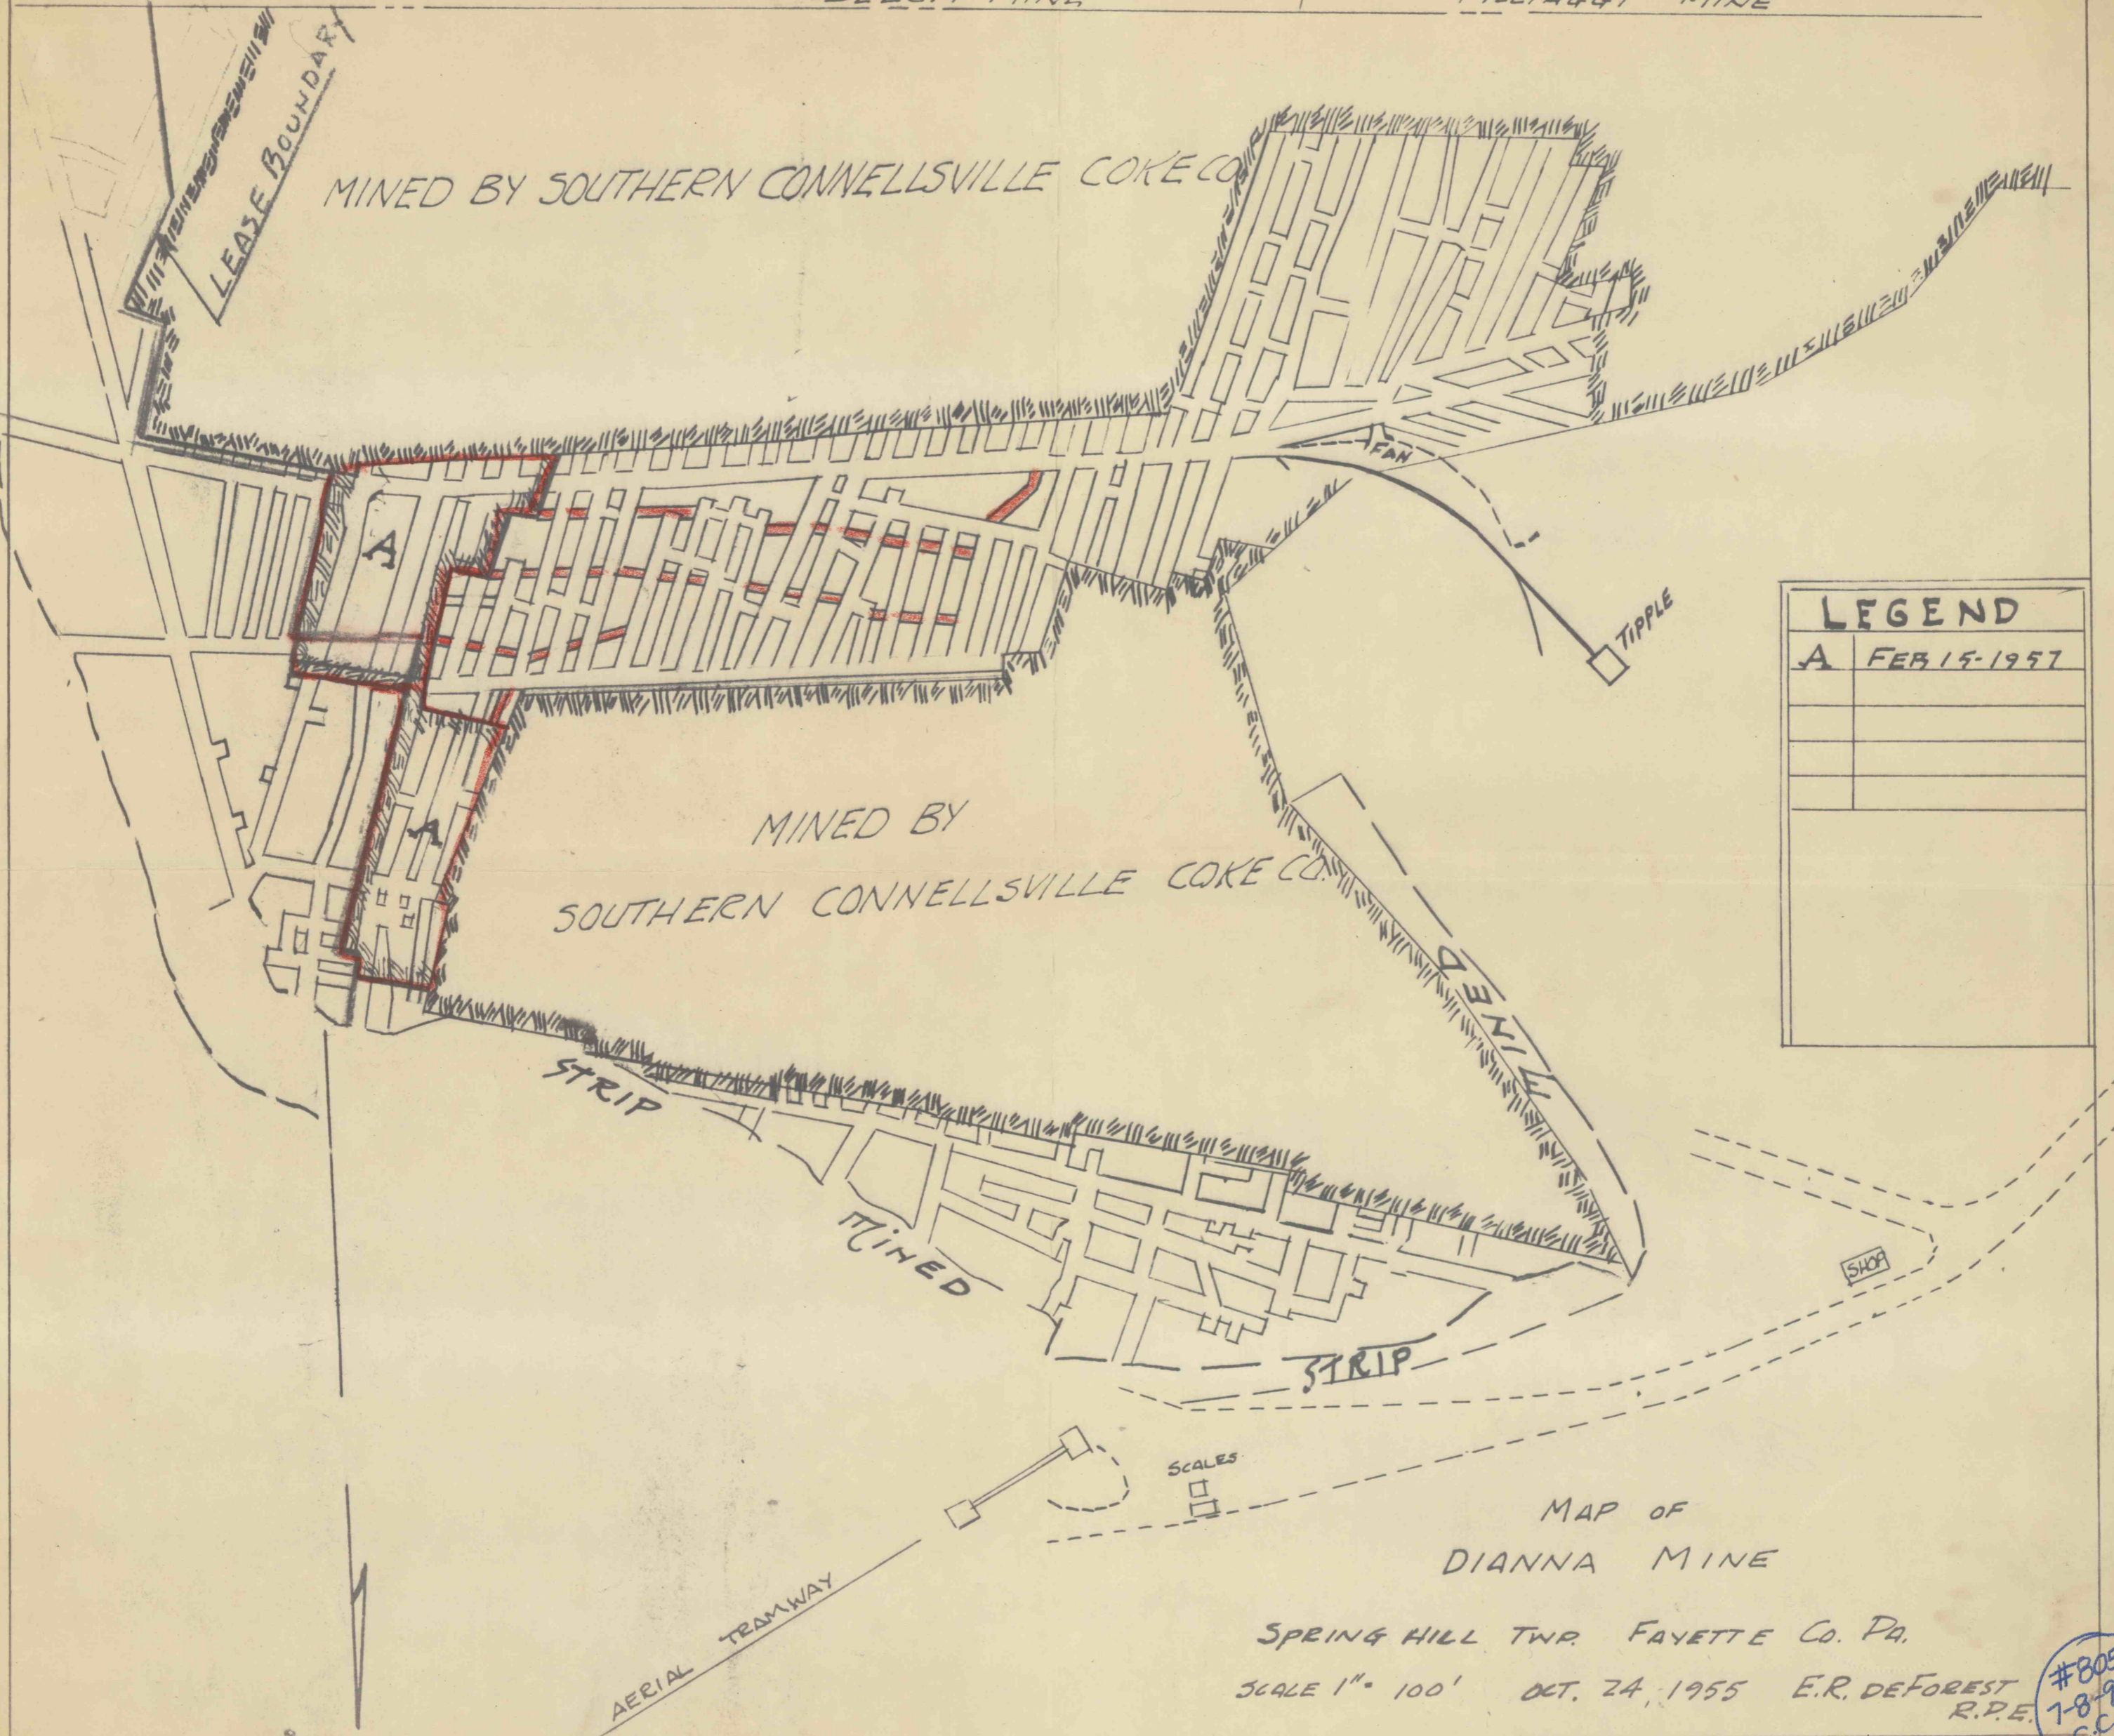

BELCH MINE

FILLIAGGI MINE

MINED BY SOUTHERN CONNELLSVILLE COKE CO.

LEASE BOUNDARY

LEGEND	
A	FEB 15-1957

MINED BY SOUTHERN CONNELLSVILLE COKE CO.

STRIP

MINED

STRIP

MAP OF DIANNA MINE

SPRING HILL TWP. FAYETTE CO. PA.

SCALE 1" = 100' OCT. 24, 1955 E.R. DEFOREST R.P.E.

#805
1-8-99
E.C.