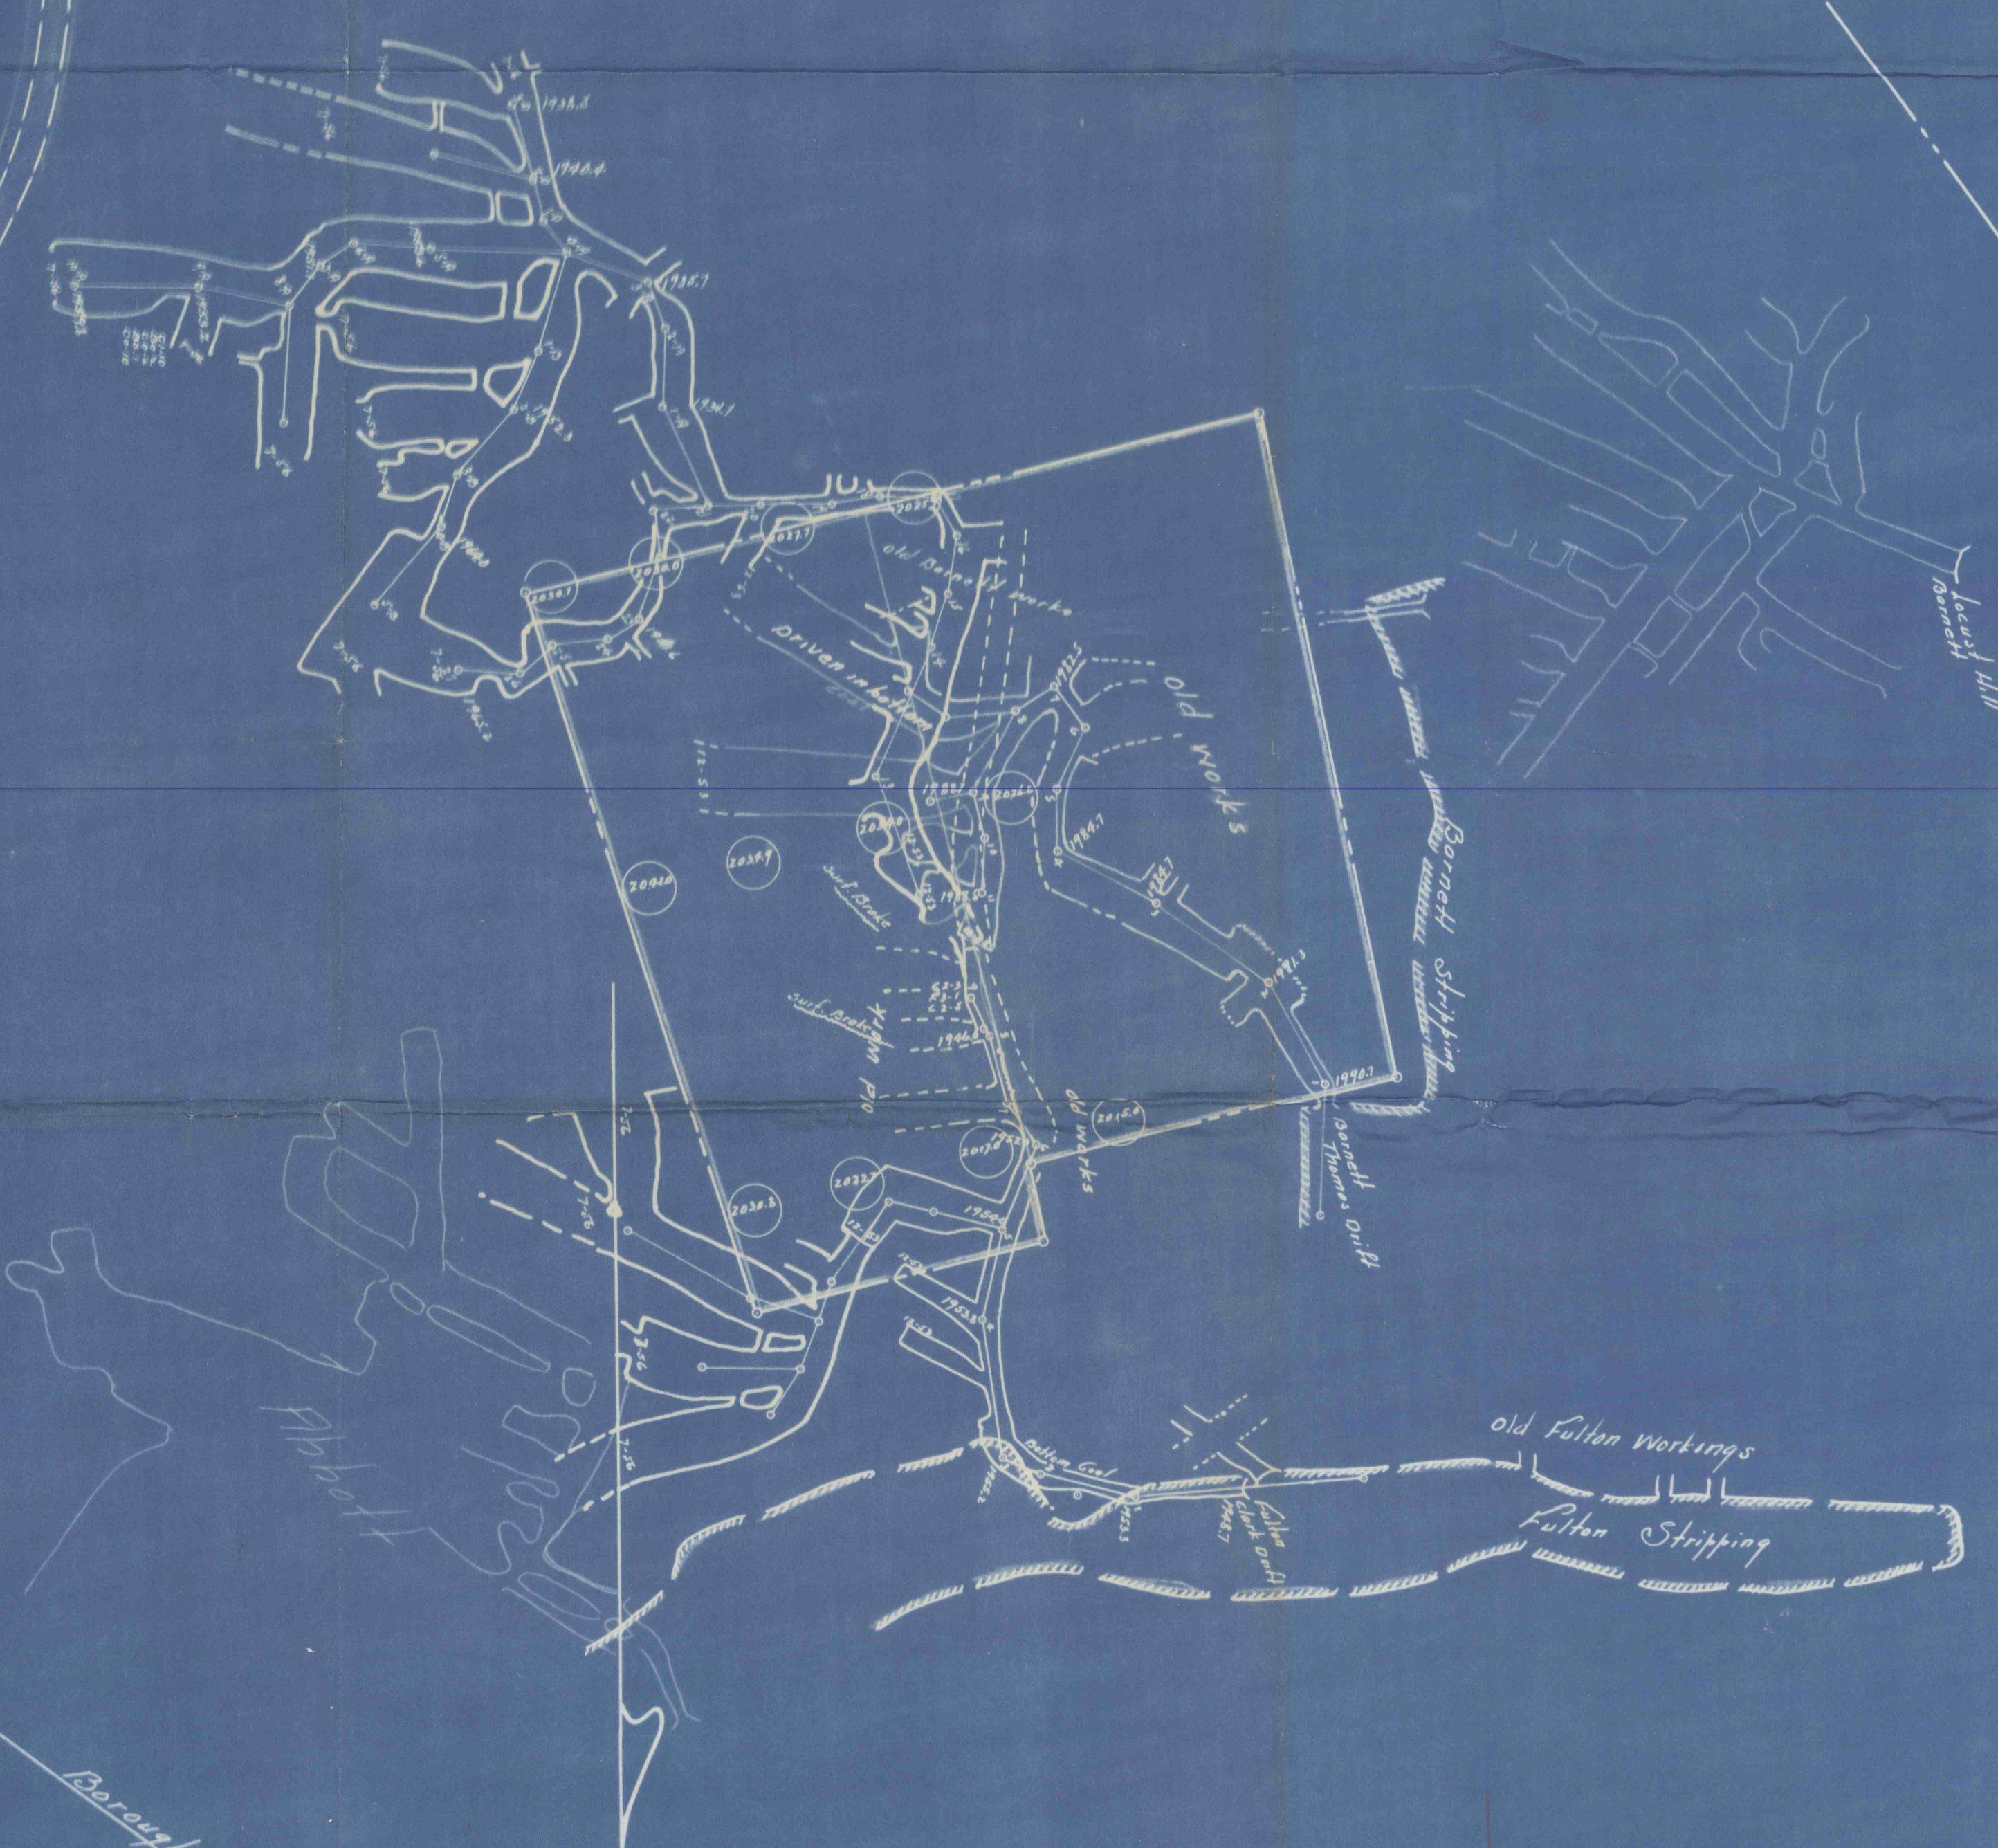

Rail Road Ave.

Broad Street

Chestnut

street

Rockhill Coal Co.

Map Showing Mine Workings Under I.O.O.F. Cemetery in Broad Top Borough, Huntingdon County, Pa. Owned And Operated By Ralph Clark

Huntingdon County  
Borough, Huntingdon, Penna.  
1" = 100' Scale

Dist. 18

1851  
1899  
1898  
1897

Borough Line  
B. Abbott

Old Follen Workings  
Follen Stripping