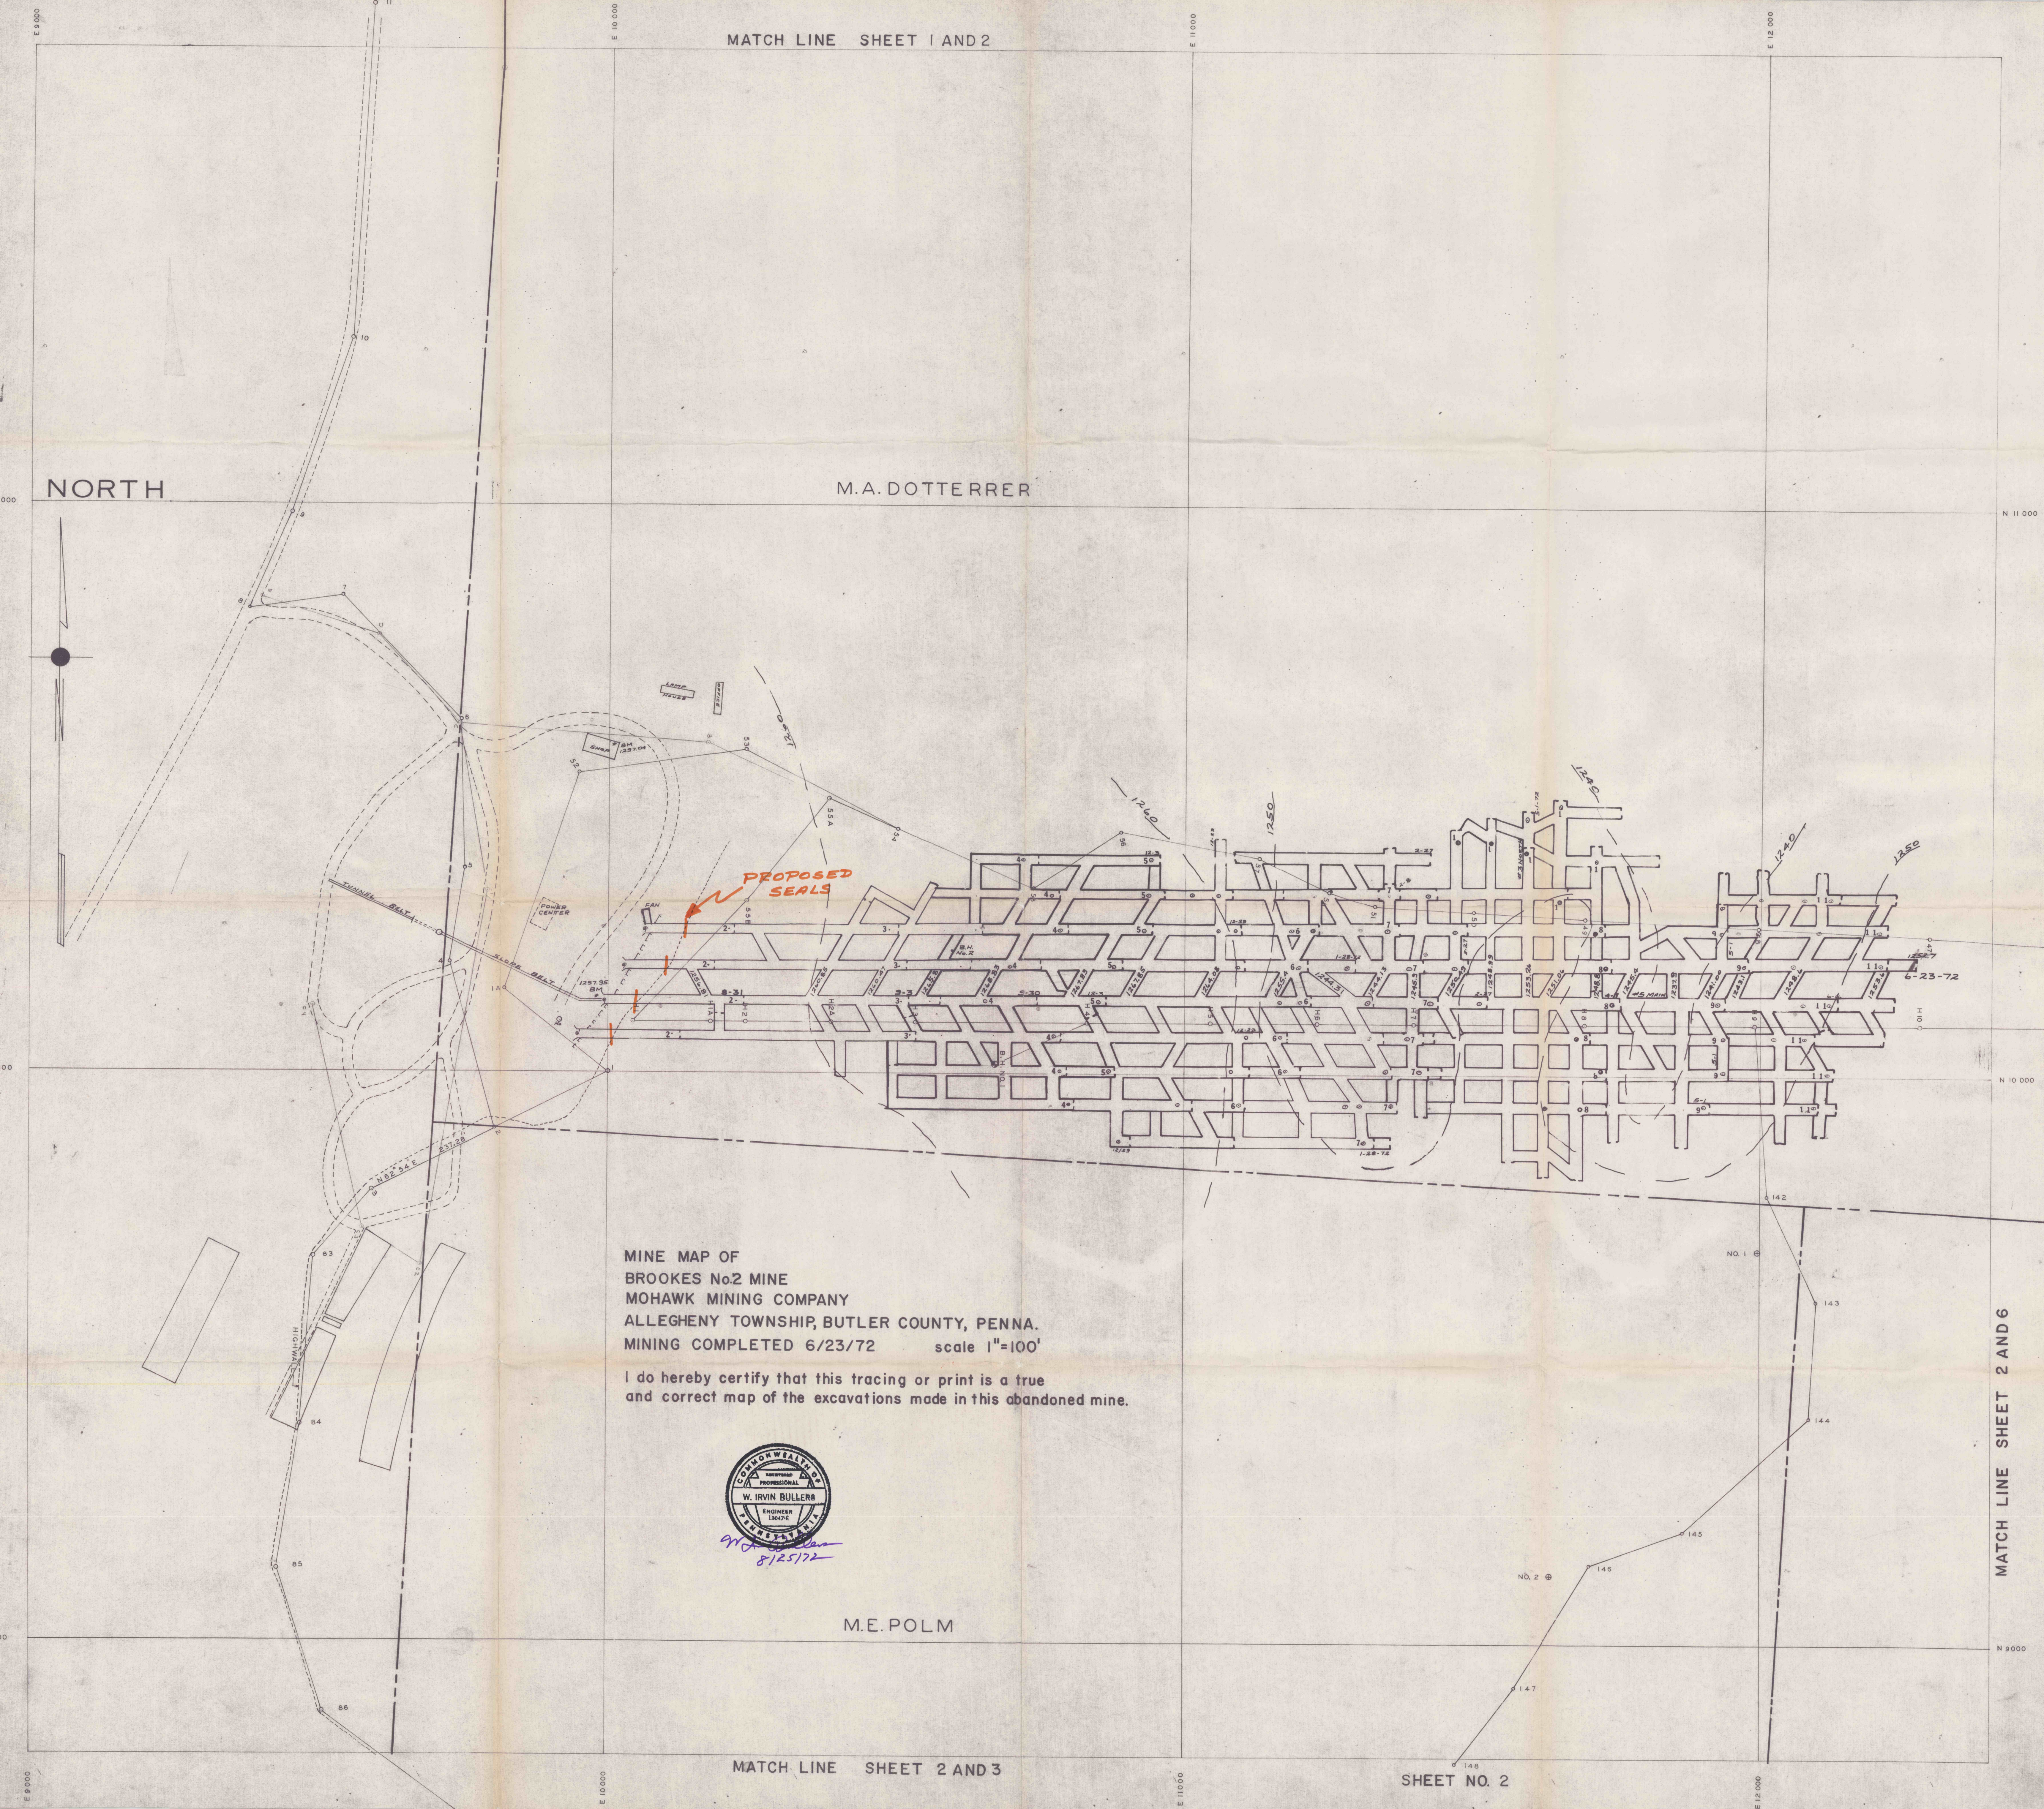

NORTH

M.A. DOTERRER

MINE MAP OF
BROOKES No2 MINE
MOHAWK MINING COMPANY
ALLEGHENY TOWNSHIP, BUTLER COUNTY, PENNA.
MINING COMPLETED 6/23/72 scale 1"=100'

I do hereby certify that this tracing or print is a true
and correct map of the excavations made in this abandoned mine.