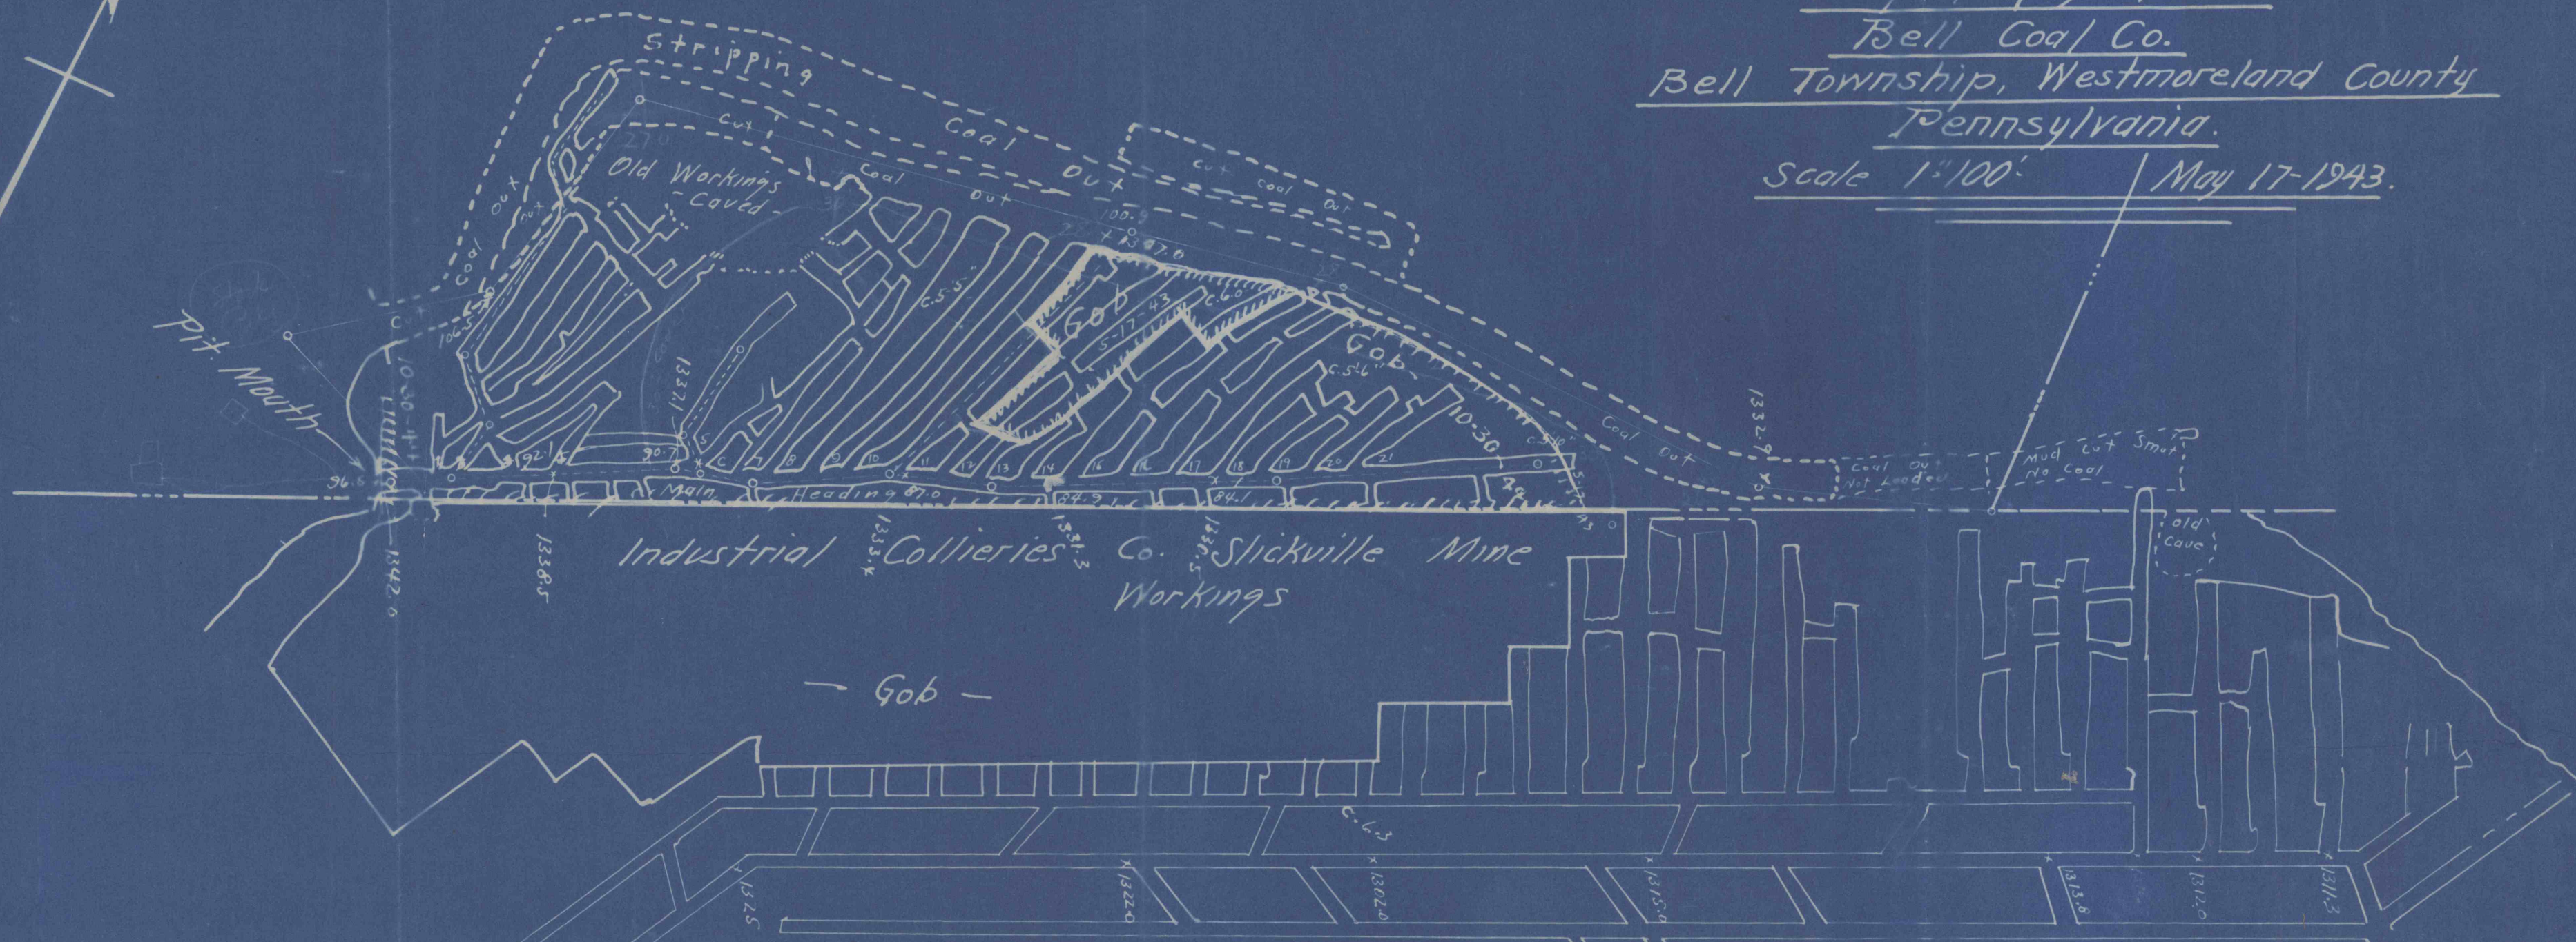

(Bell Mine)

Map of Rugh Mine

Bell Coal Co.

Bell Township, Westmoreland County  
Pennsylvania.

Scale 1"=100'

May 17-1943.

I, the undersigned, hereby certify that this map is correct and shows all the information, to the best of my knowledge and belief required by the mining Laws of this State and covers the period ending Sept. 30th 1944. when all mining was completed.

#210  
6-8-49  
CC

BK389P25