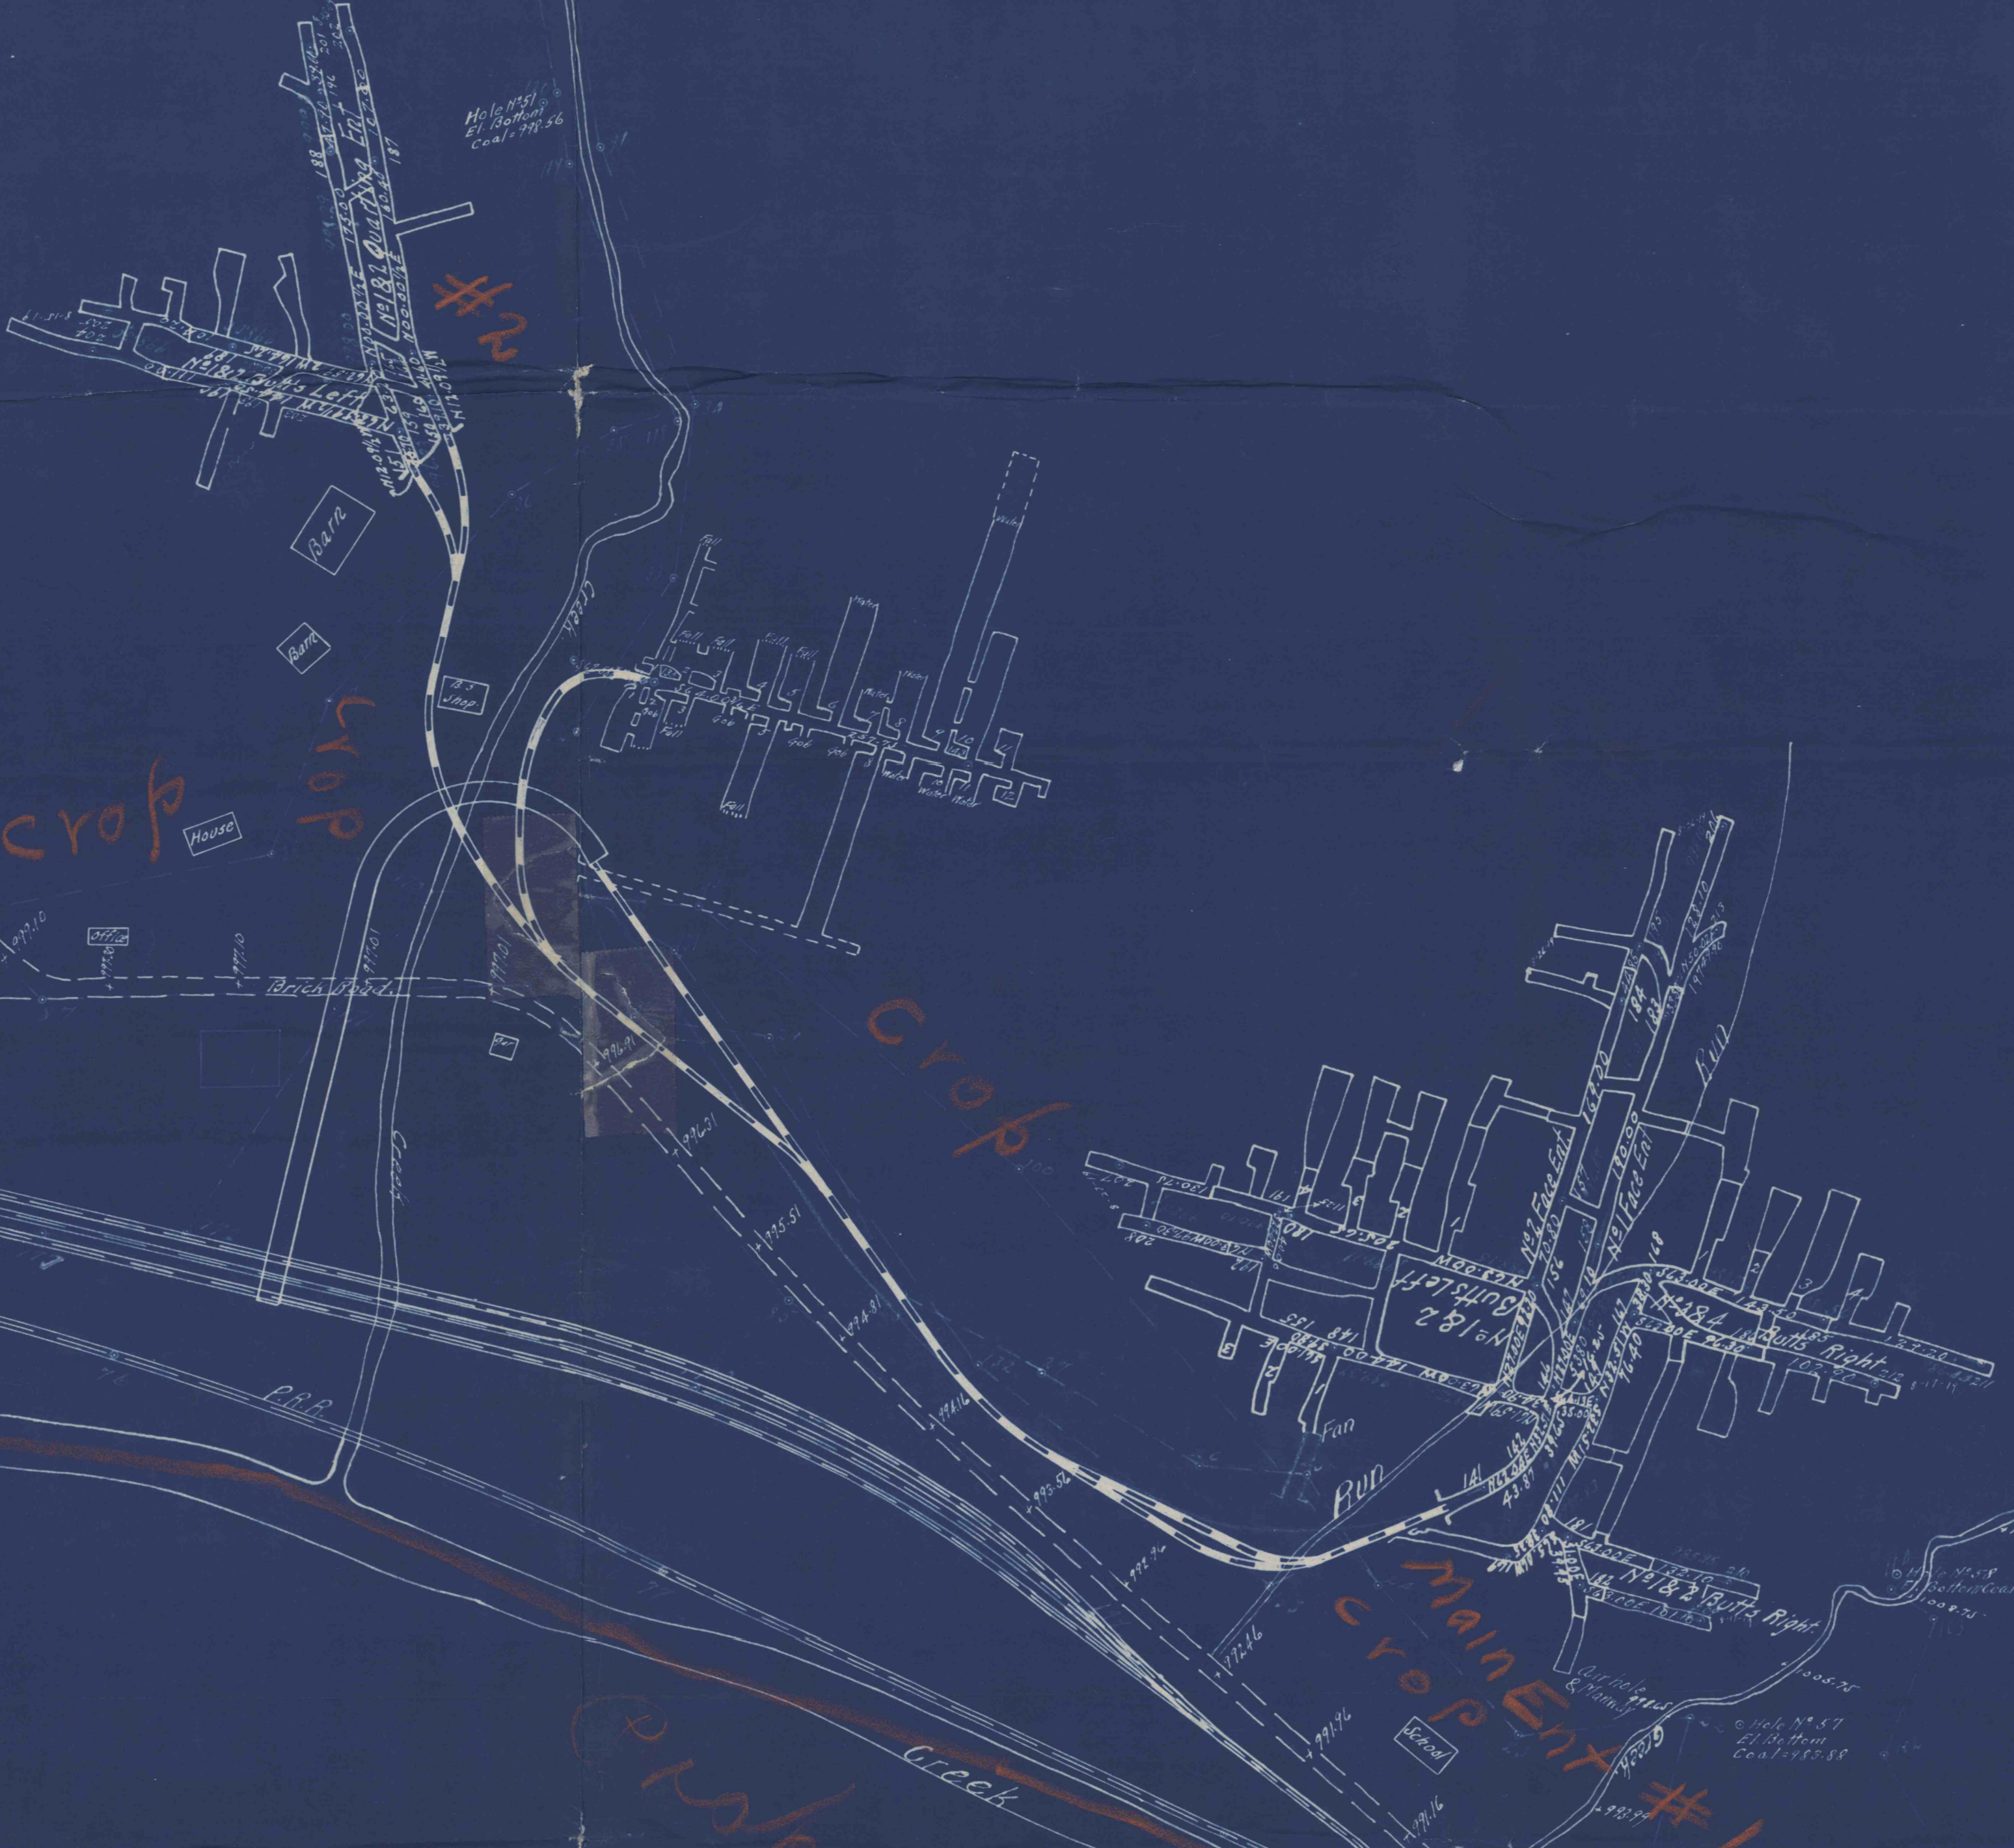

Property line

Pittsburg Vein 5'-6" Thick
148 Rows
Solid coal

25 Acres strip
of coal in this
area

230 Acres in Fee

Chartiers Twp
Washington Co Pa

PLAN OF
BEECH HILL MINE
EXPORT COAL CO
SCALE 1=100