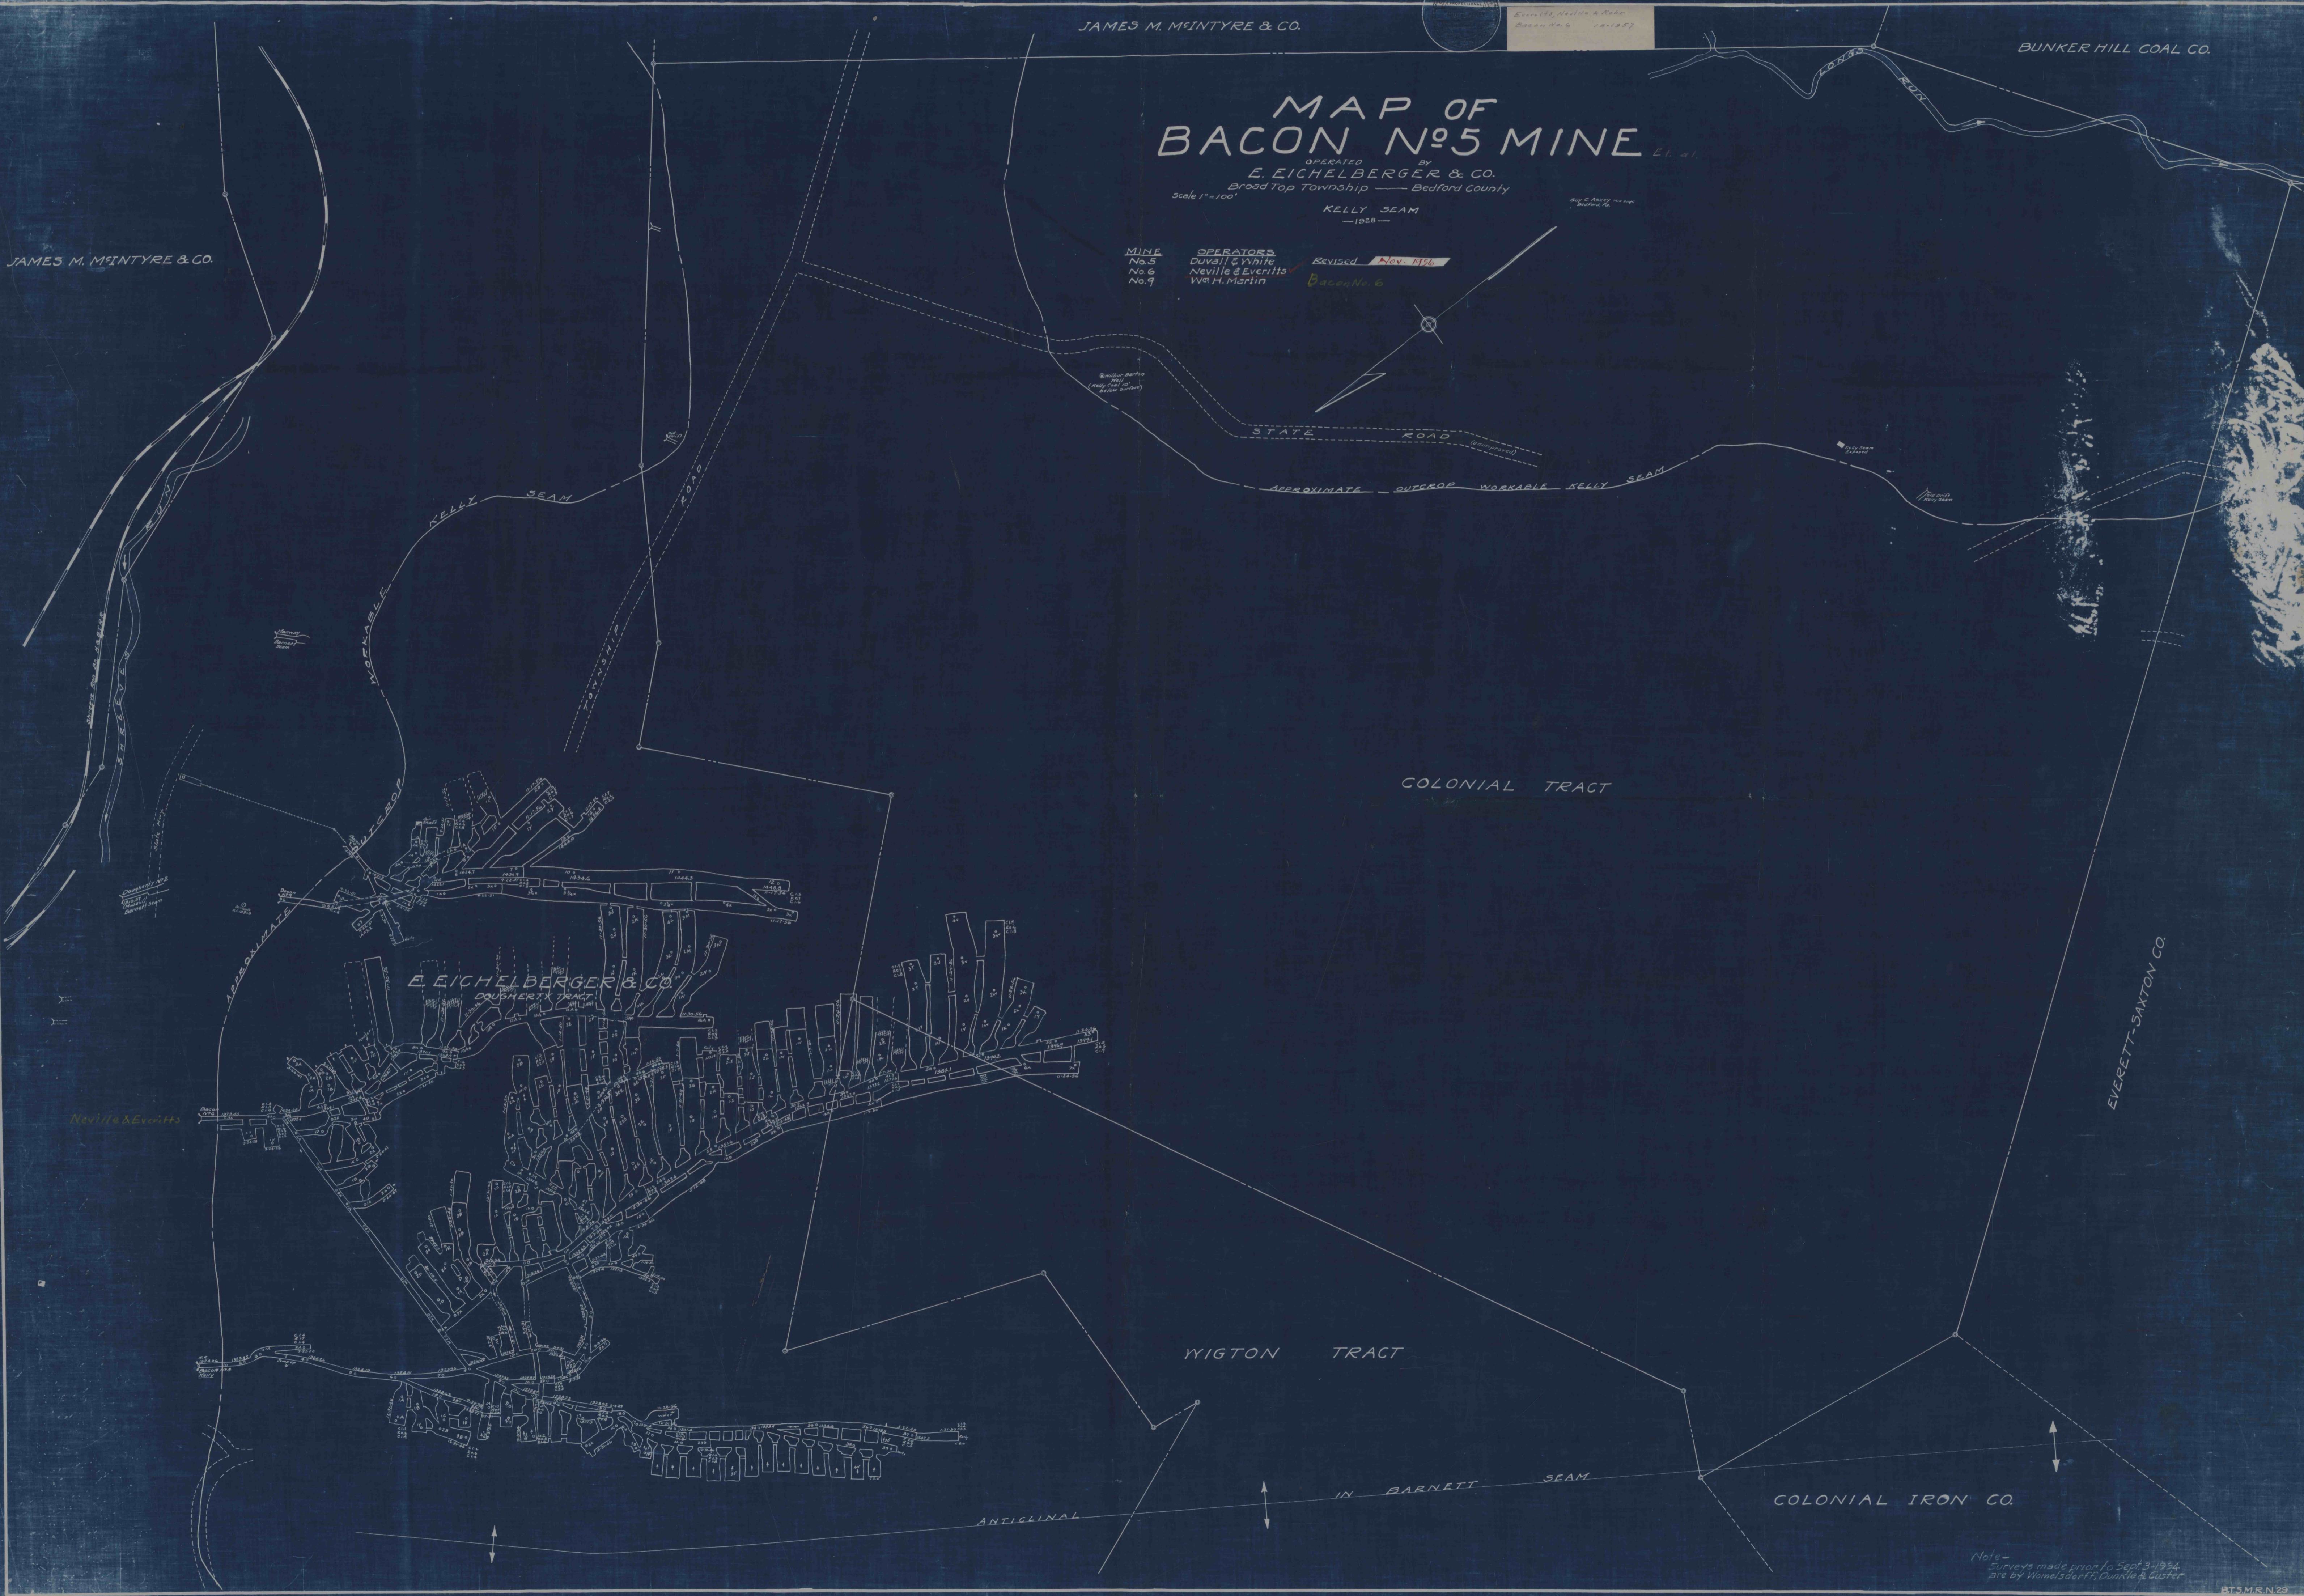

JAMES M. McINTYRE & CO.

Surveyed, located & shown
Bacon No. 5 181987

BUNKER HILL COAL CO.

MAP OF BACON No 5 MINE

OPERATED BY
E. EICHELBERGER & CO.
Broad Top Township — Bedford County

Scale 1" = 100'

KELLY SEAM
— 1928 —

MINE
No. 5
No. 6
No. 9

Revised Nov. 1927

Based on No. 6

JAMES M. McINTYRE & CO.

Note -
Surveys made prior to Sept. 3-1934
are by Womelsdorf, Dunkle & Cluser

BTSMEN29