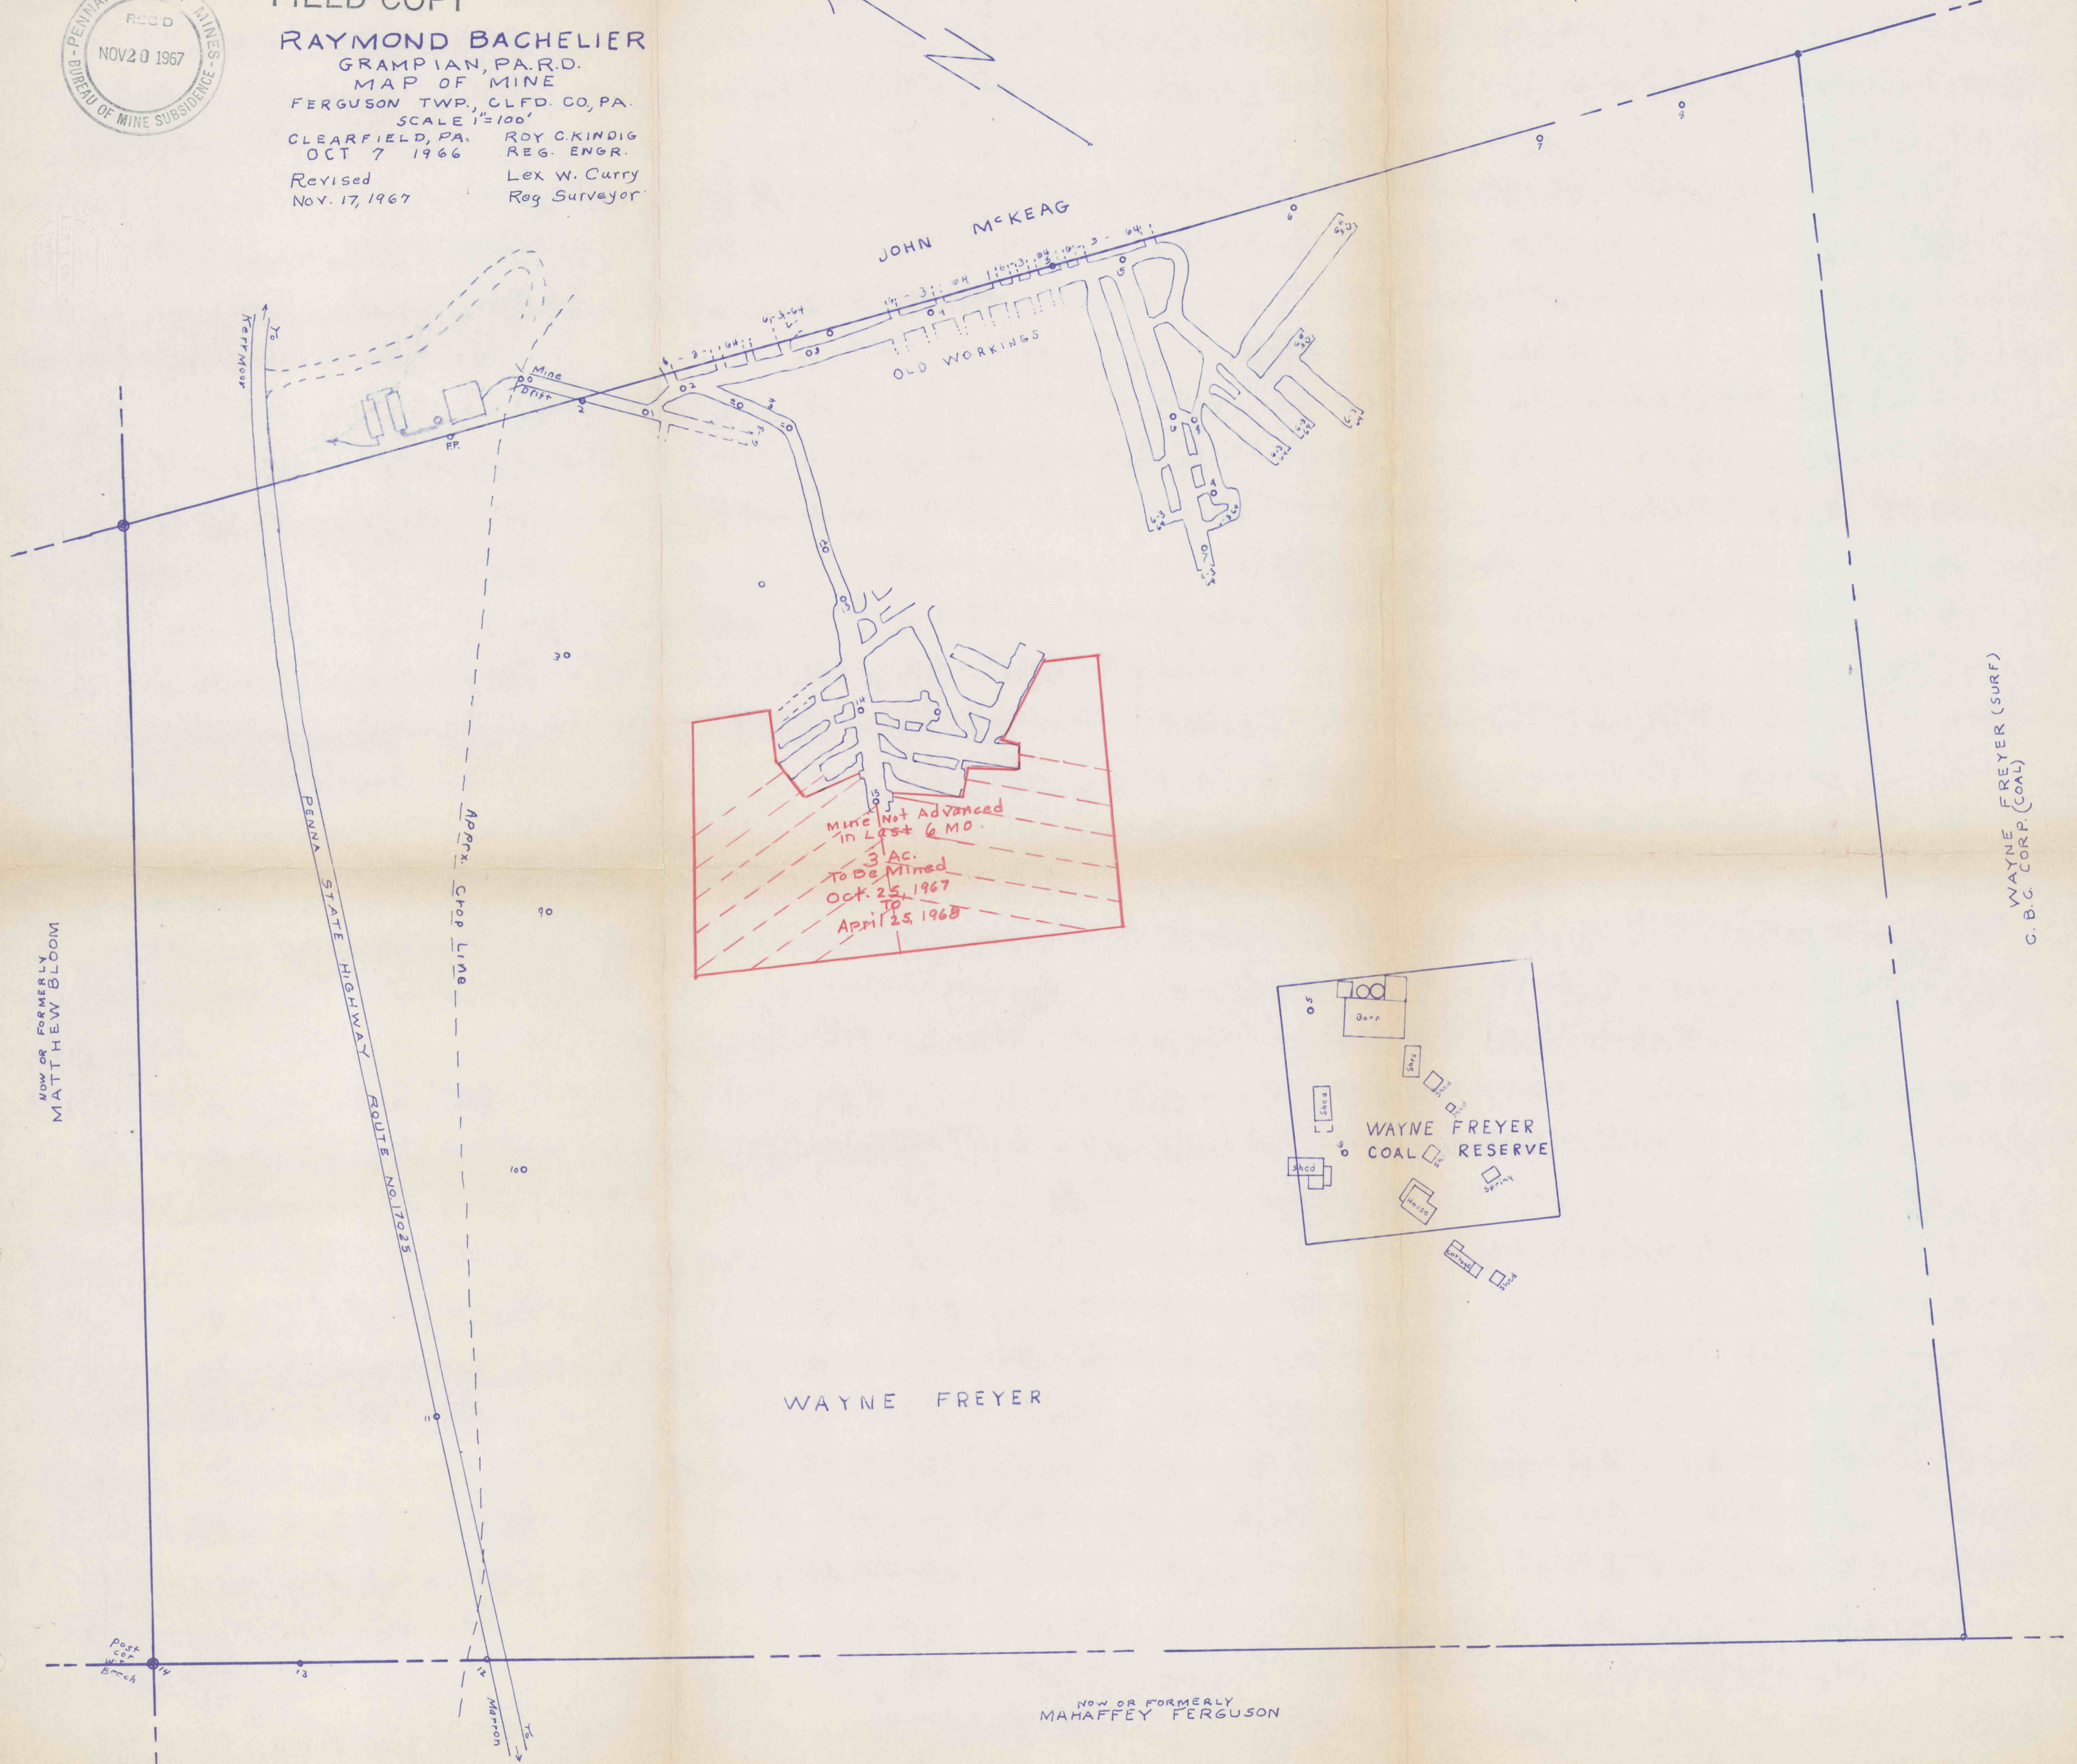

#125
6-1-99
C.C.

FIELD COPY

RAYMOND BACHELIER

GRAMPIAN, PA.R.D.

MAP OF MINE

FERGUSON TWP., CLFD. CO, PA.

SCALE 1"=100'

CLEARFIELD, PA. OCT 7 1966

ROY C.KINDIG
REG. ENGR.

Revised
Nov. 17, 1967

Lex W. Curry
Reg Surveyor

Mine Not Advanced
in Last 6 MO.
3 AC.
To Be Mined
Oct. 25, 1967
to
April 25, 1968

WAYNE FREYER (SURF)
G. B. C. CORP. (COAL)

NOW OR FORMERLY
MAHAFFEY FERGUSON