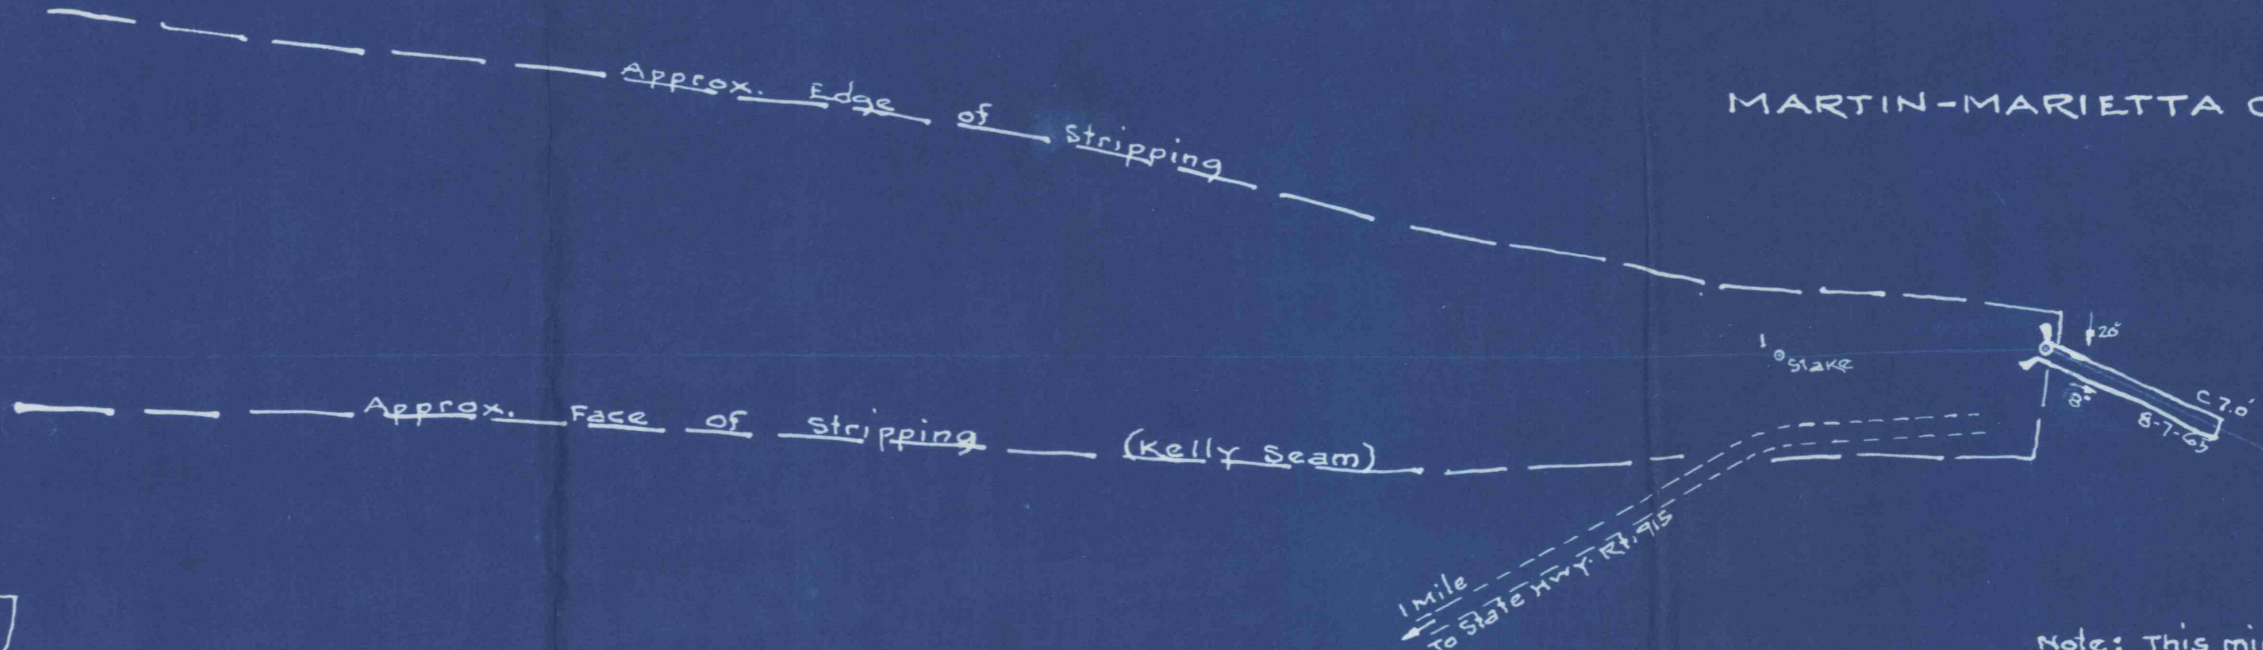

MARTIN-MARIETTA CO.

MARTIN-MARIETTA CO.

Face of
Cumberland Mine (Kelly Seam)
Revised to May 10-1898
by P.L. Womelsdorff, Min. Engr.

MARTIN-MARIETTA CO.

Note: This mine was abandoned by
O.J. Shaw August 7-1965

ARKCOALCO
ARKH MINE

MINE ON FACE OF STRIPPING
OPERATED BY O.J. SHAW
BROAD TOP TOWNSHIP - BEDFORD COUNTY
Scale: 1"=100'

Guy C. ASKEY, P.E.
Bedford, Pa.

Aug. 1965

#78
5-27-99

Manway