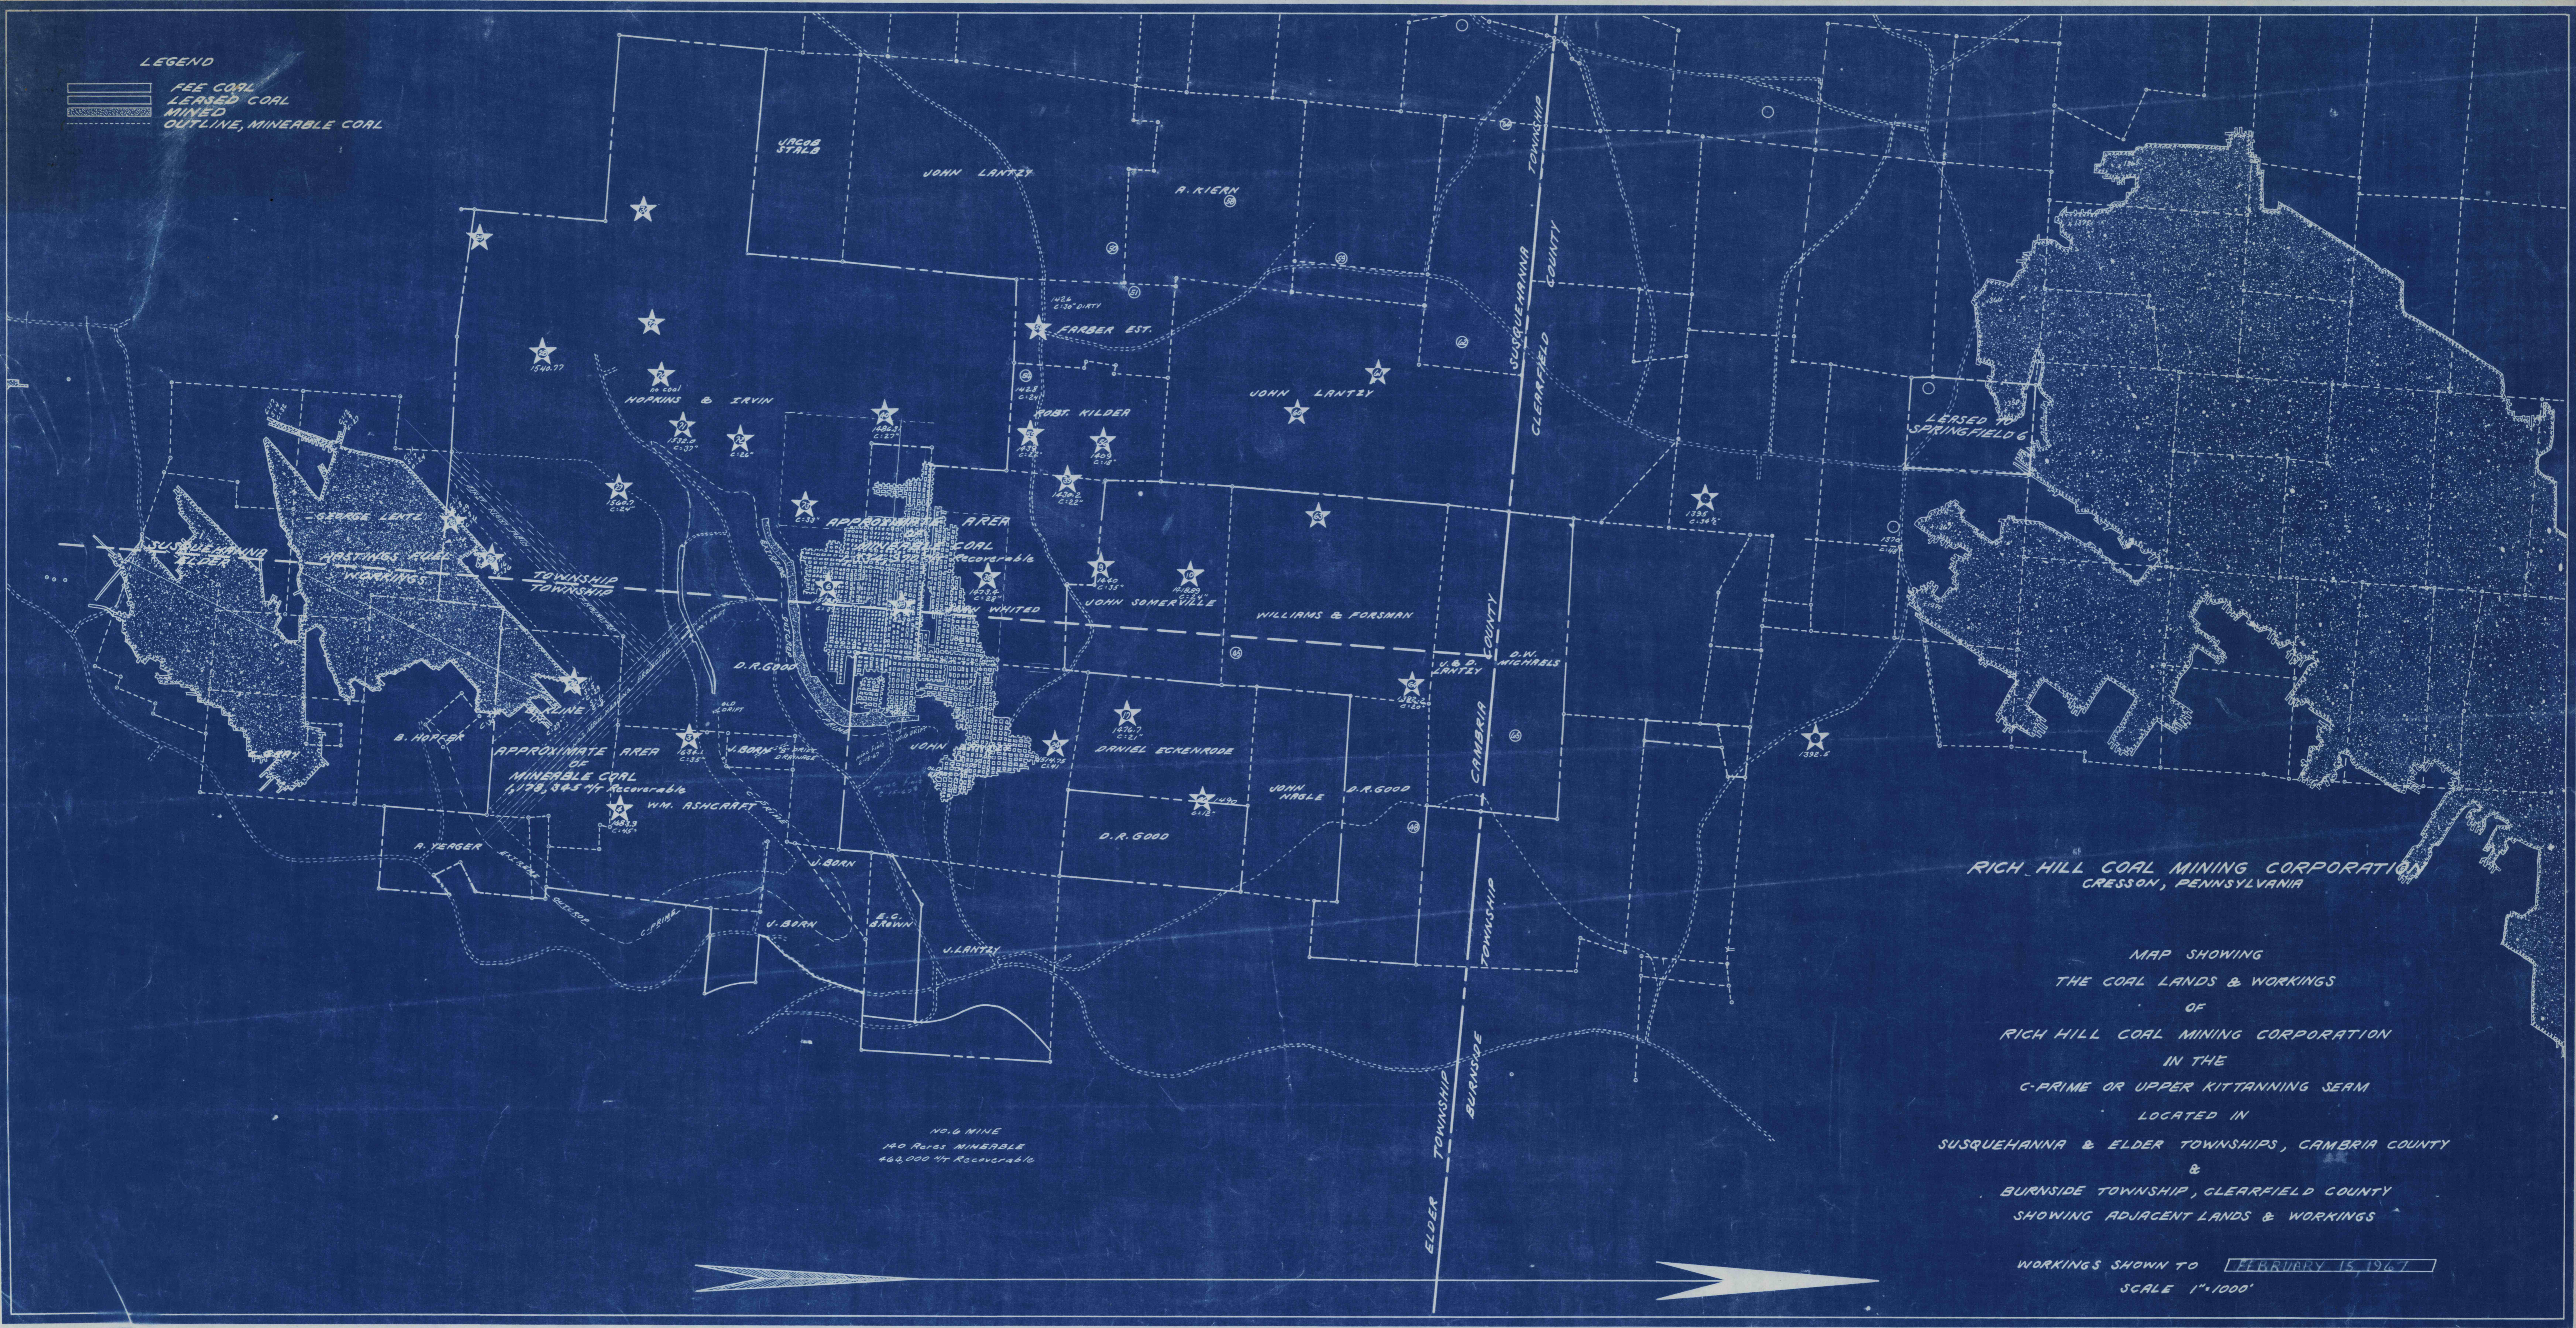

LEGEND

- FREE COAL
- LEASED COAL
- MINED
- OUTLINE, MINEABLE COAL

**RICH HILL COAL MINING CORPORATION**  
 GRESSON, PENNSYLVANIA

MAP SHOWING  
 THE COAL LANDS & WORKINGS  
 OF  
 RICH HILL COAL MINING CORPORATION  
 IN THE  
 C-PRIME OR UPPER KITTANNING SEAM  
 LOCATED IN  
 SUSQUEHANNA & ELDER TOWNSHIPS, CAMBRIA COUNTY  
 &  
 BURNSIDE TOWNSHIP, CLEARFIELD COUNTY  
 SHOWING ADJACENT LANDS & WORKINGS

WORKINGS SHOWN TO FEBRUARY 15, 1967  
 SCALE 1"=1000'

NO. 6 MINE  
 140 Acres MINEABLE  
 463,000 MT Recoverable

C-PRIME COAL SEAM SECTIONS

SCALE 1"=2'