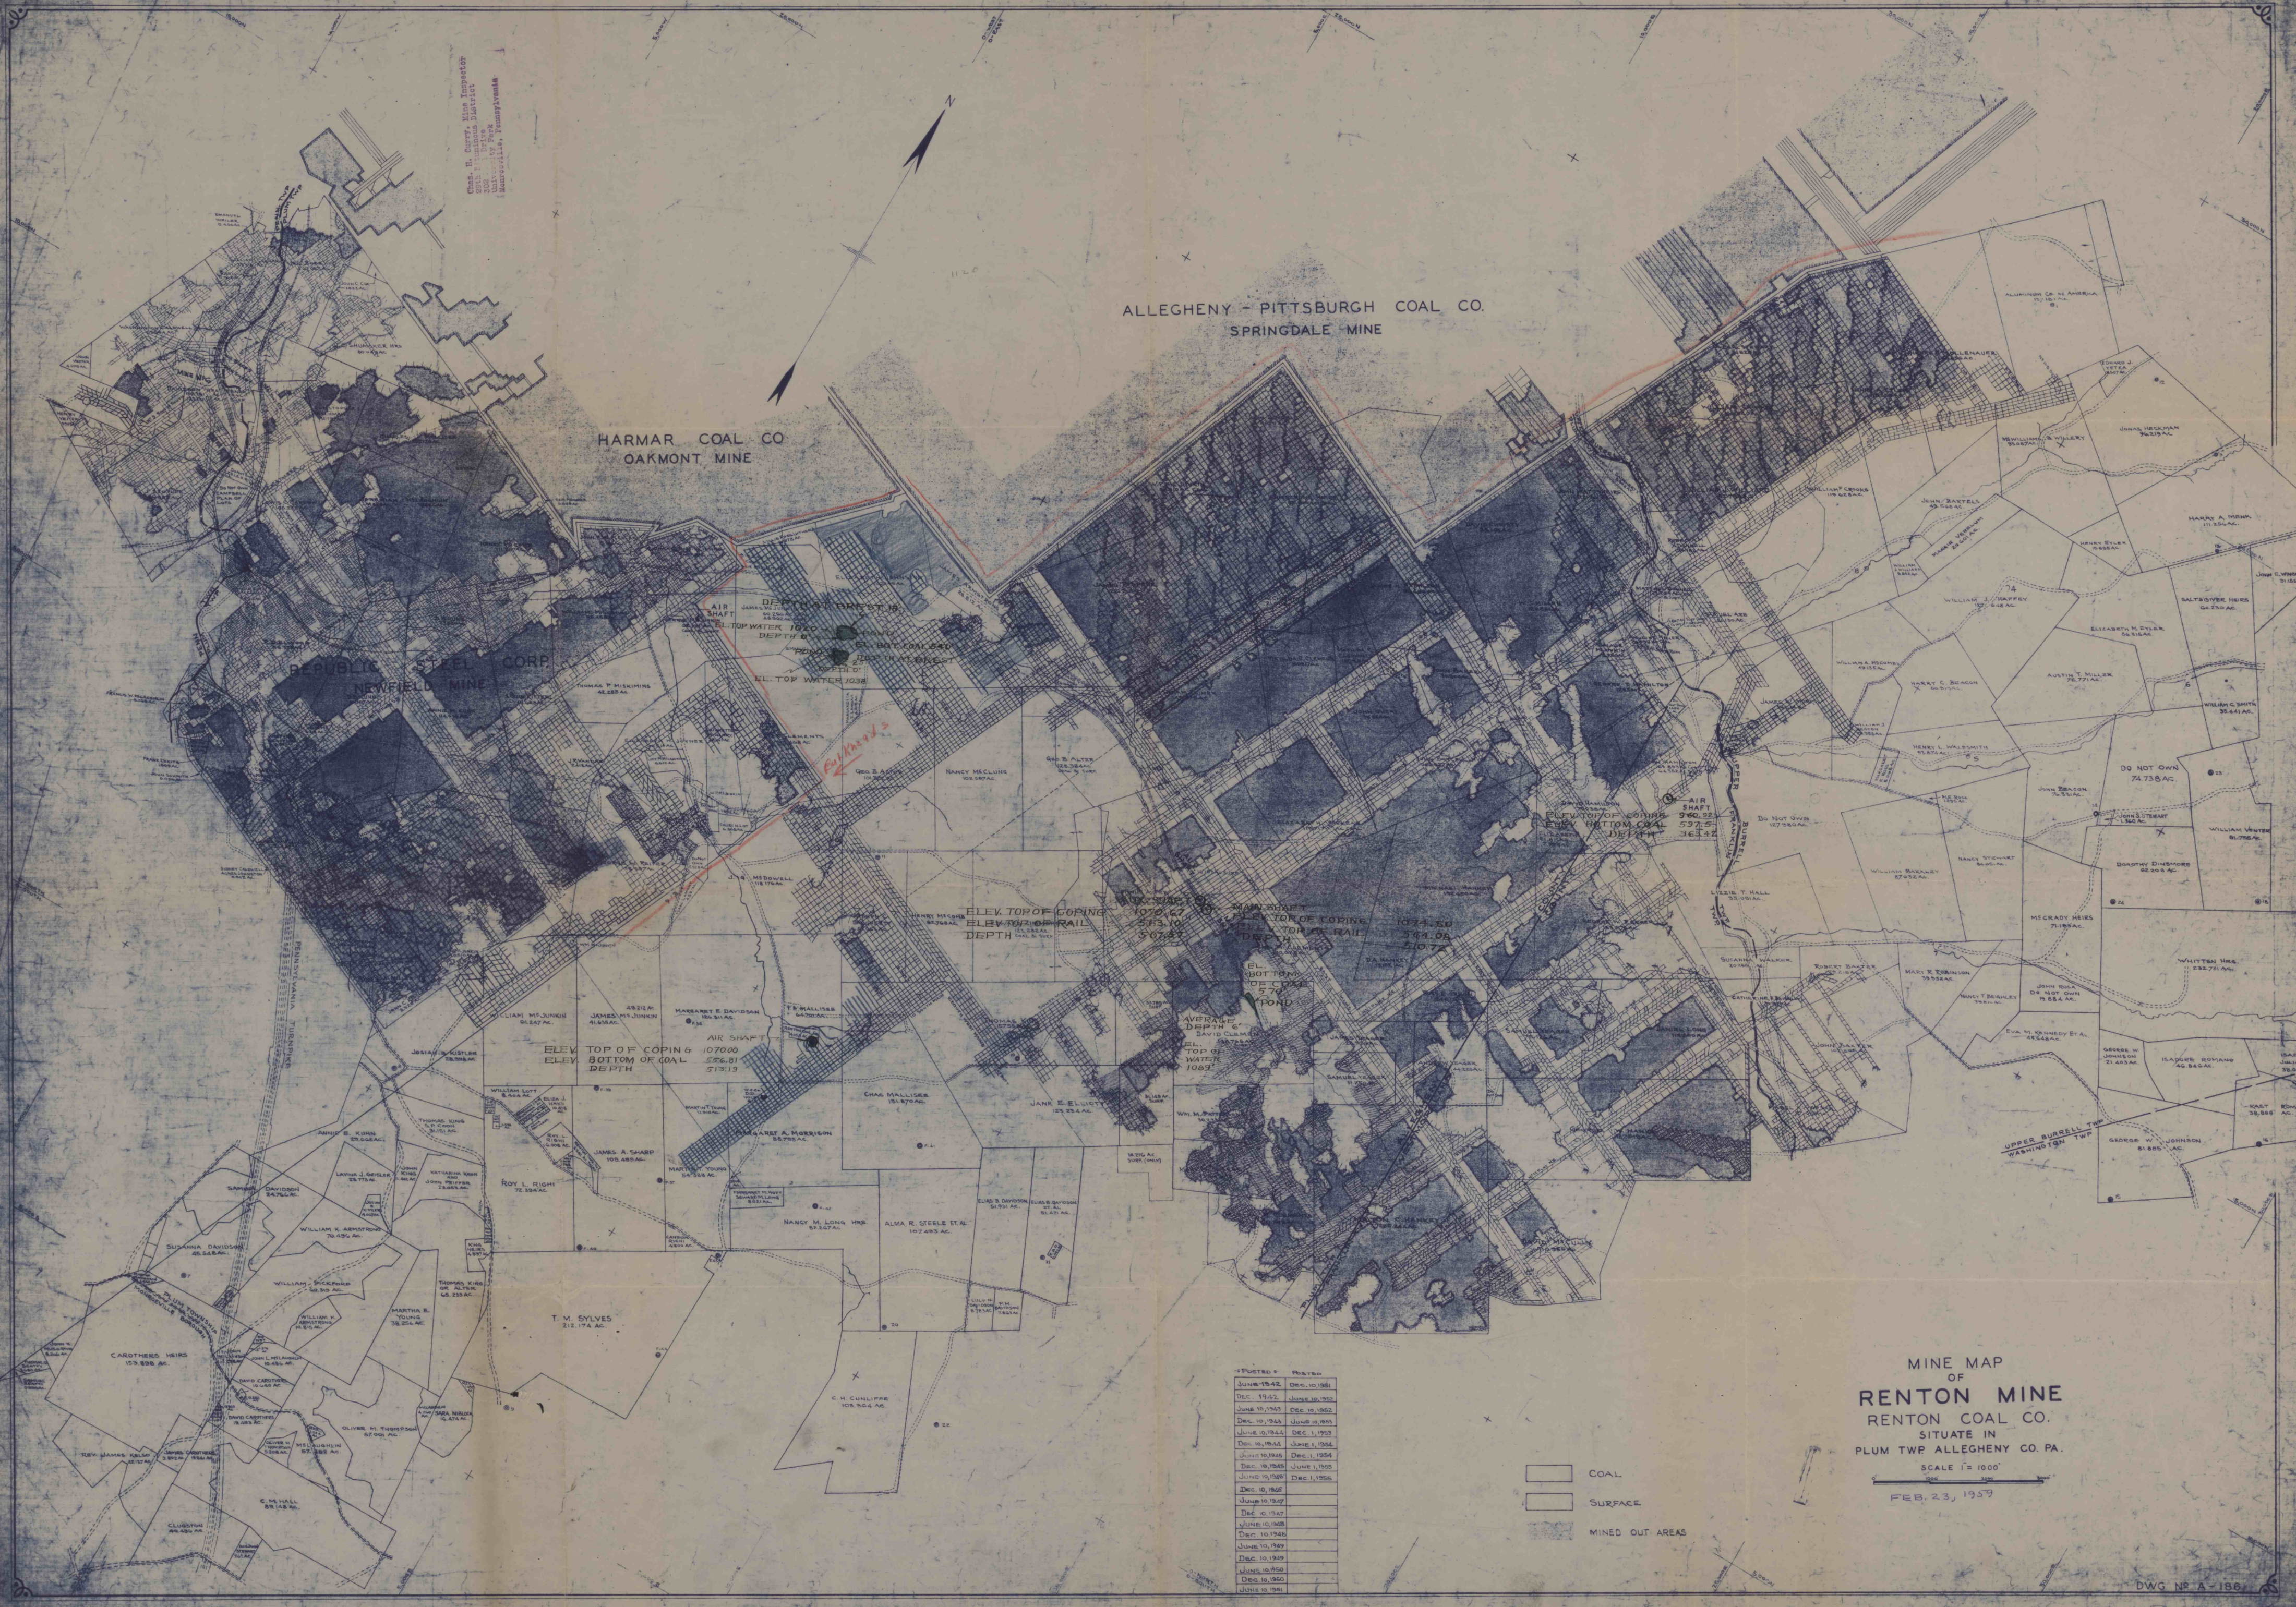

ALLEGHENY - PITTSBURGH COAL CO.
SPRINGDALE MINE

HARMAR COAL CO
OAKMONT MINE

REPUBLIC STEEL CORP.
NEWFIELD MINE

POSTED	REVISED
JUNE 1942	DEC. 10 1951
DEC. 1942	JUNE 10 1952
JUNE 1943	DEC. 10 1953
DEC. 10 1943	JUNE 10 1954
JUNE 1944	DEC. 1 1954
DEC. 1944	JUNE 1 1955
JUNE 1945	DEC. 1 1955
DEC. 1945	
JUNE 1946	
DEC. 1946	
JUNE 1947	
DEC. 1947	
JUNE 1948	
DEC. 1948	
JUNE 1949	
DEC. 1949	
JUNE 1950	
DEC. 1950	
JUNE 1951	

- COAL
- SURFACE
- MINED OUT AREAS

MINE MAP
OF
RENTON MINE
RENTON COAL CO.
SITUATE IN
PLUM TWP ALLEGHENY CO. PA.
SCALE 1" = 1000'
FEB. 23, 1959