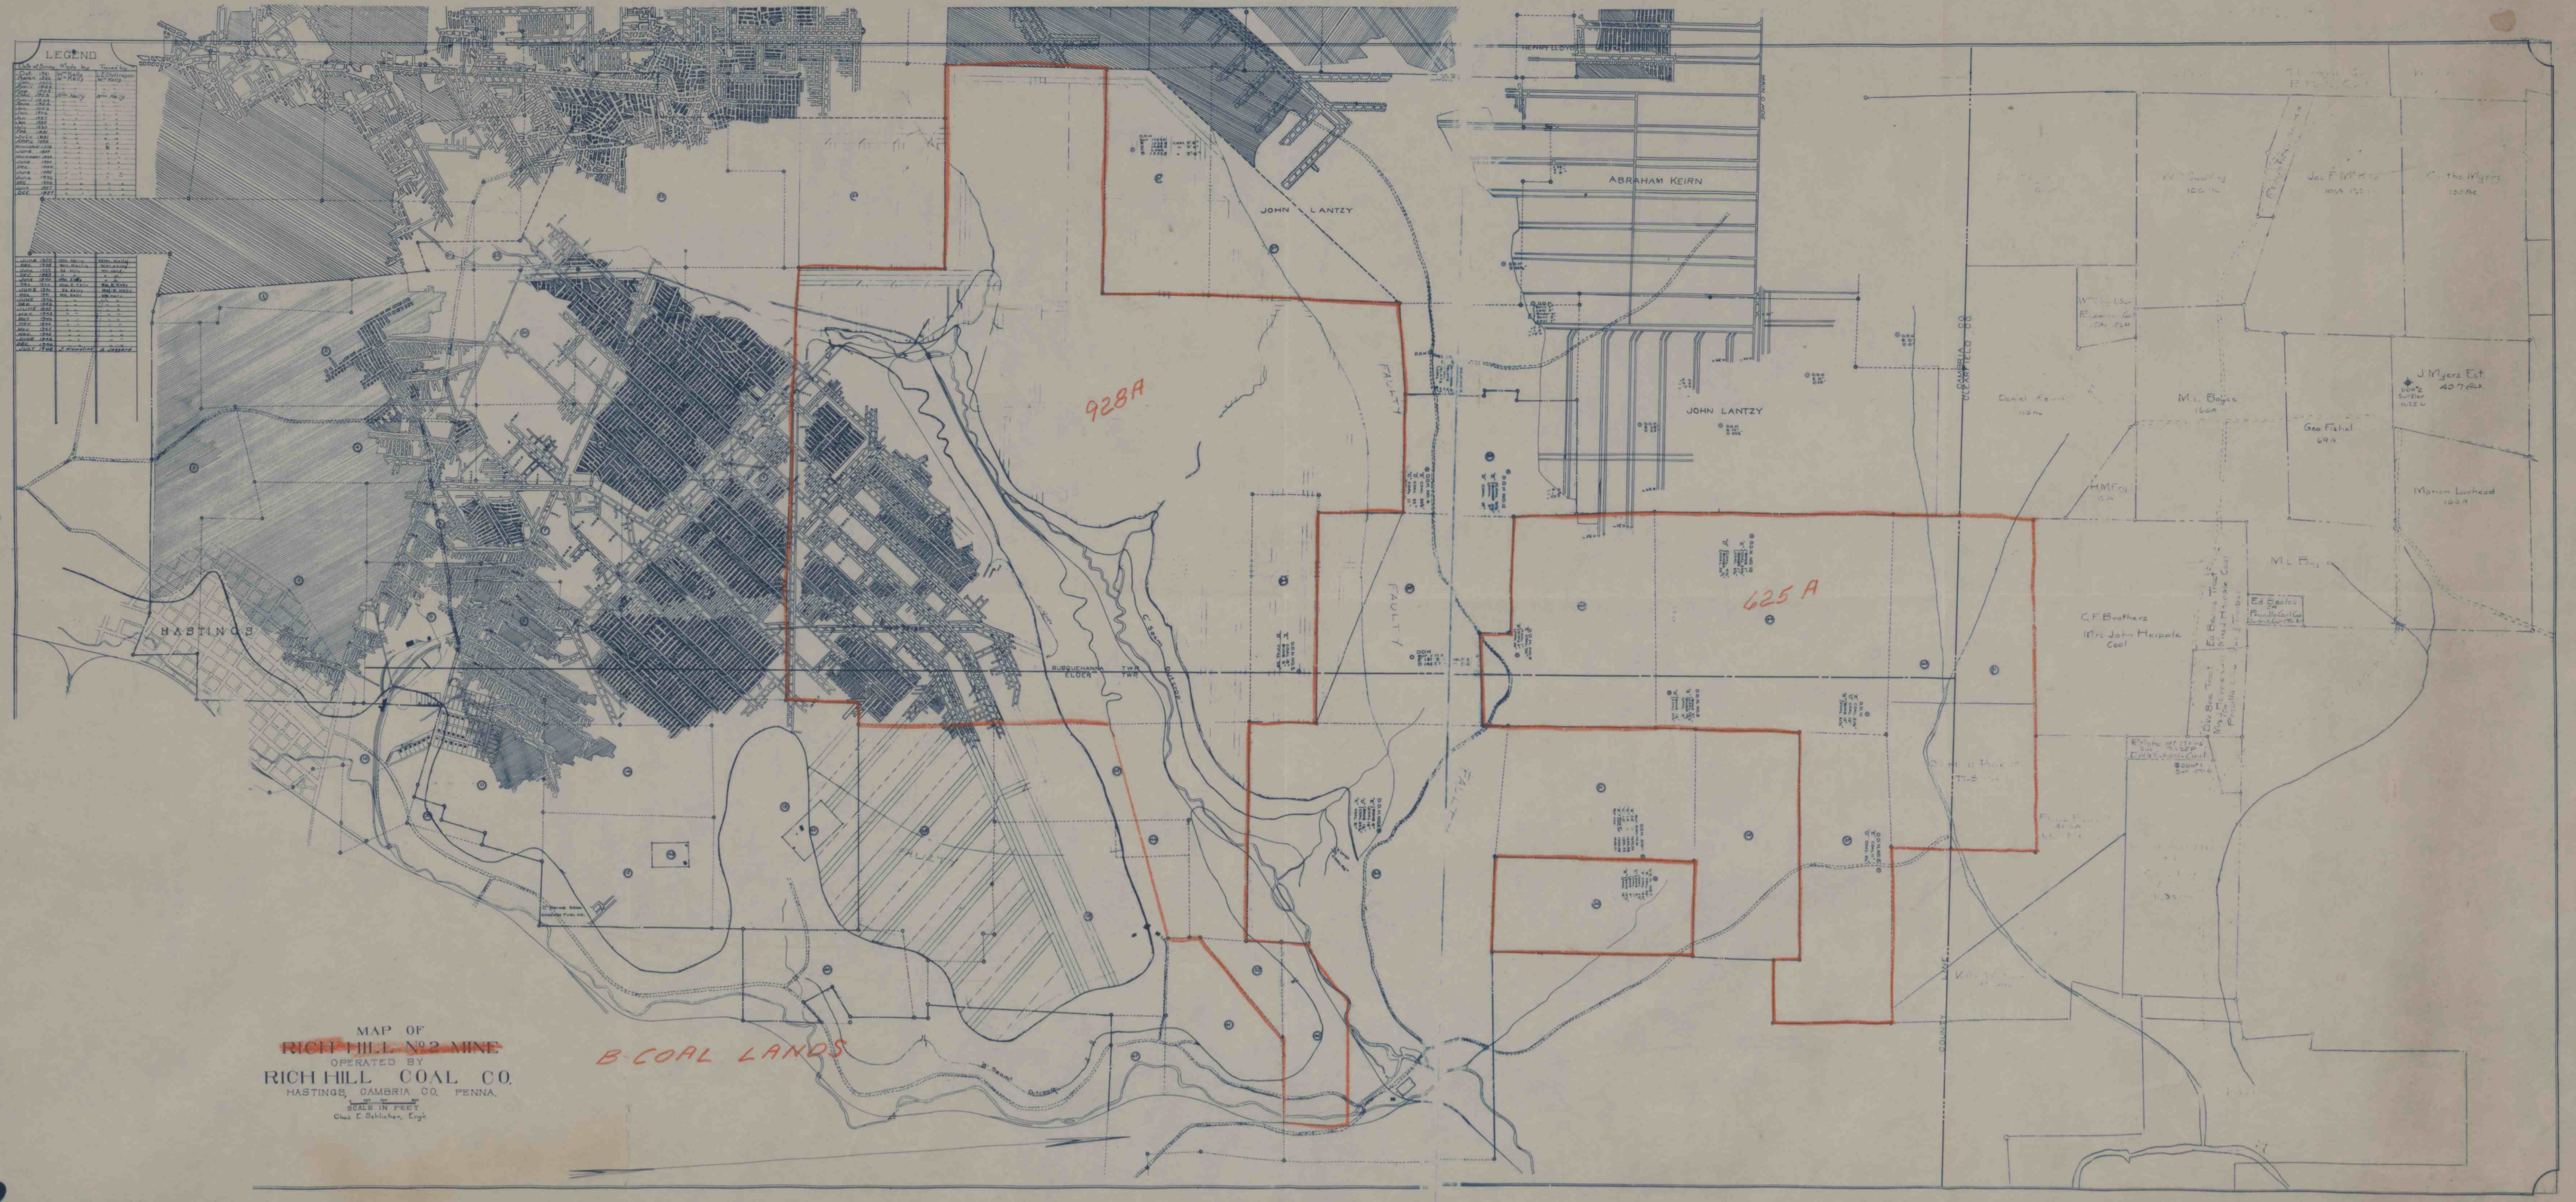

LEGEND

Color	Symbol	Description
Blue	—	Water
Black	—	Boundaries
Black	—	Buildings
Black	—	Highways
Black	—	Railroads
Black	—	Streams
Black	—	Contours
Black	—	Other

MAP OF
RICH HILL No. 2 MINE
 OPERATED BY
RICH HILL COAL CO.
 HASTINGS, CAMBRIA CO. PENNA.
 SCALE IN FEET
 Chas. E. Schlicher, Eng.

FAULT

FAULT

FAULT

FAULT