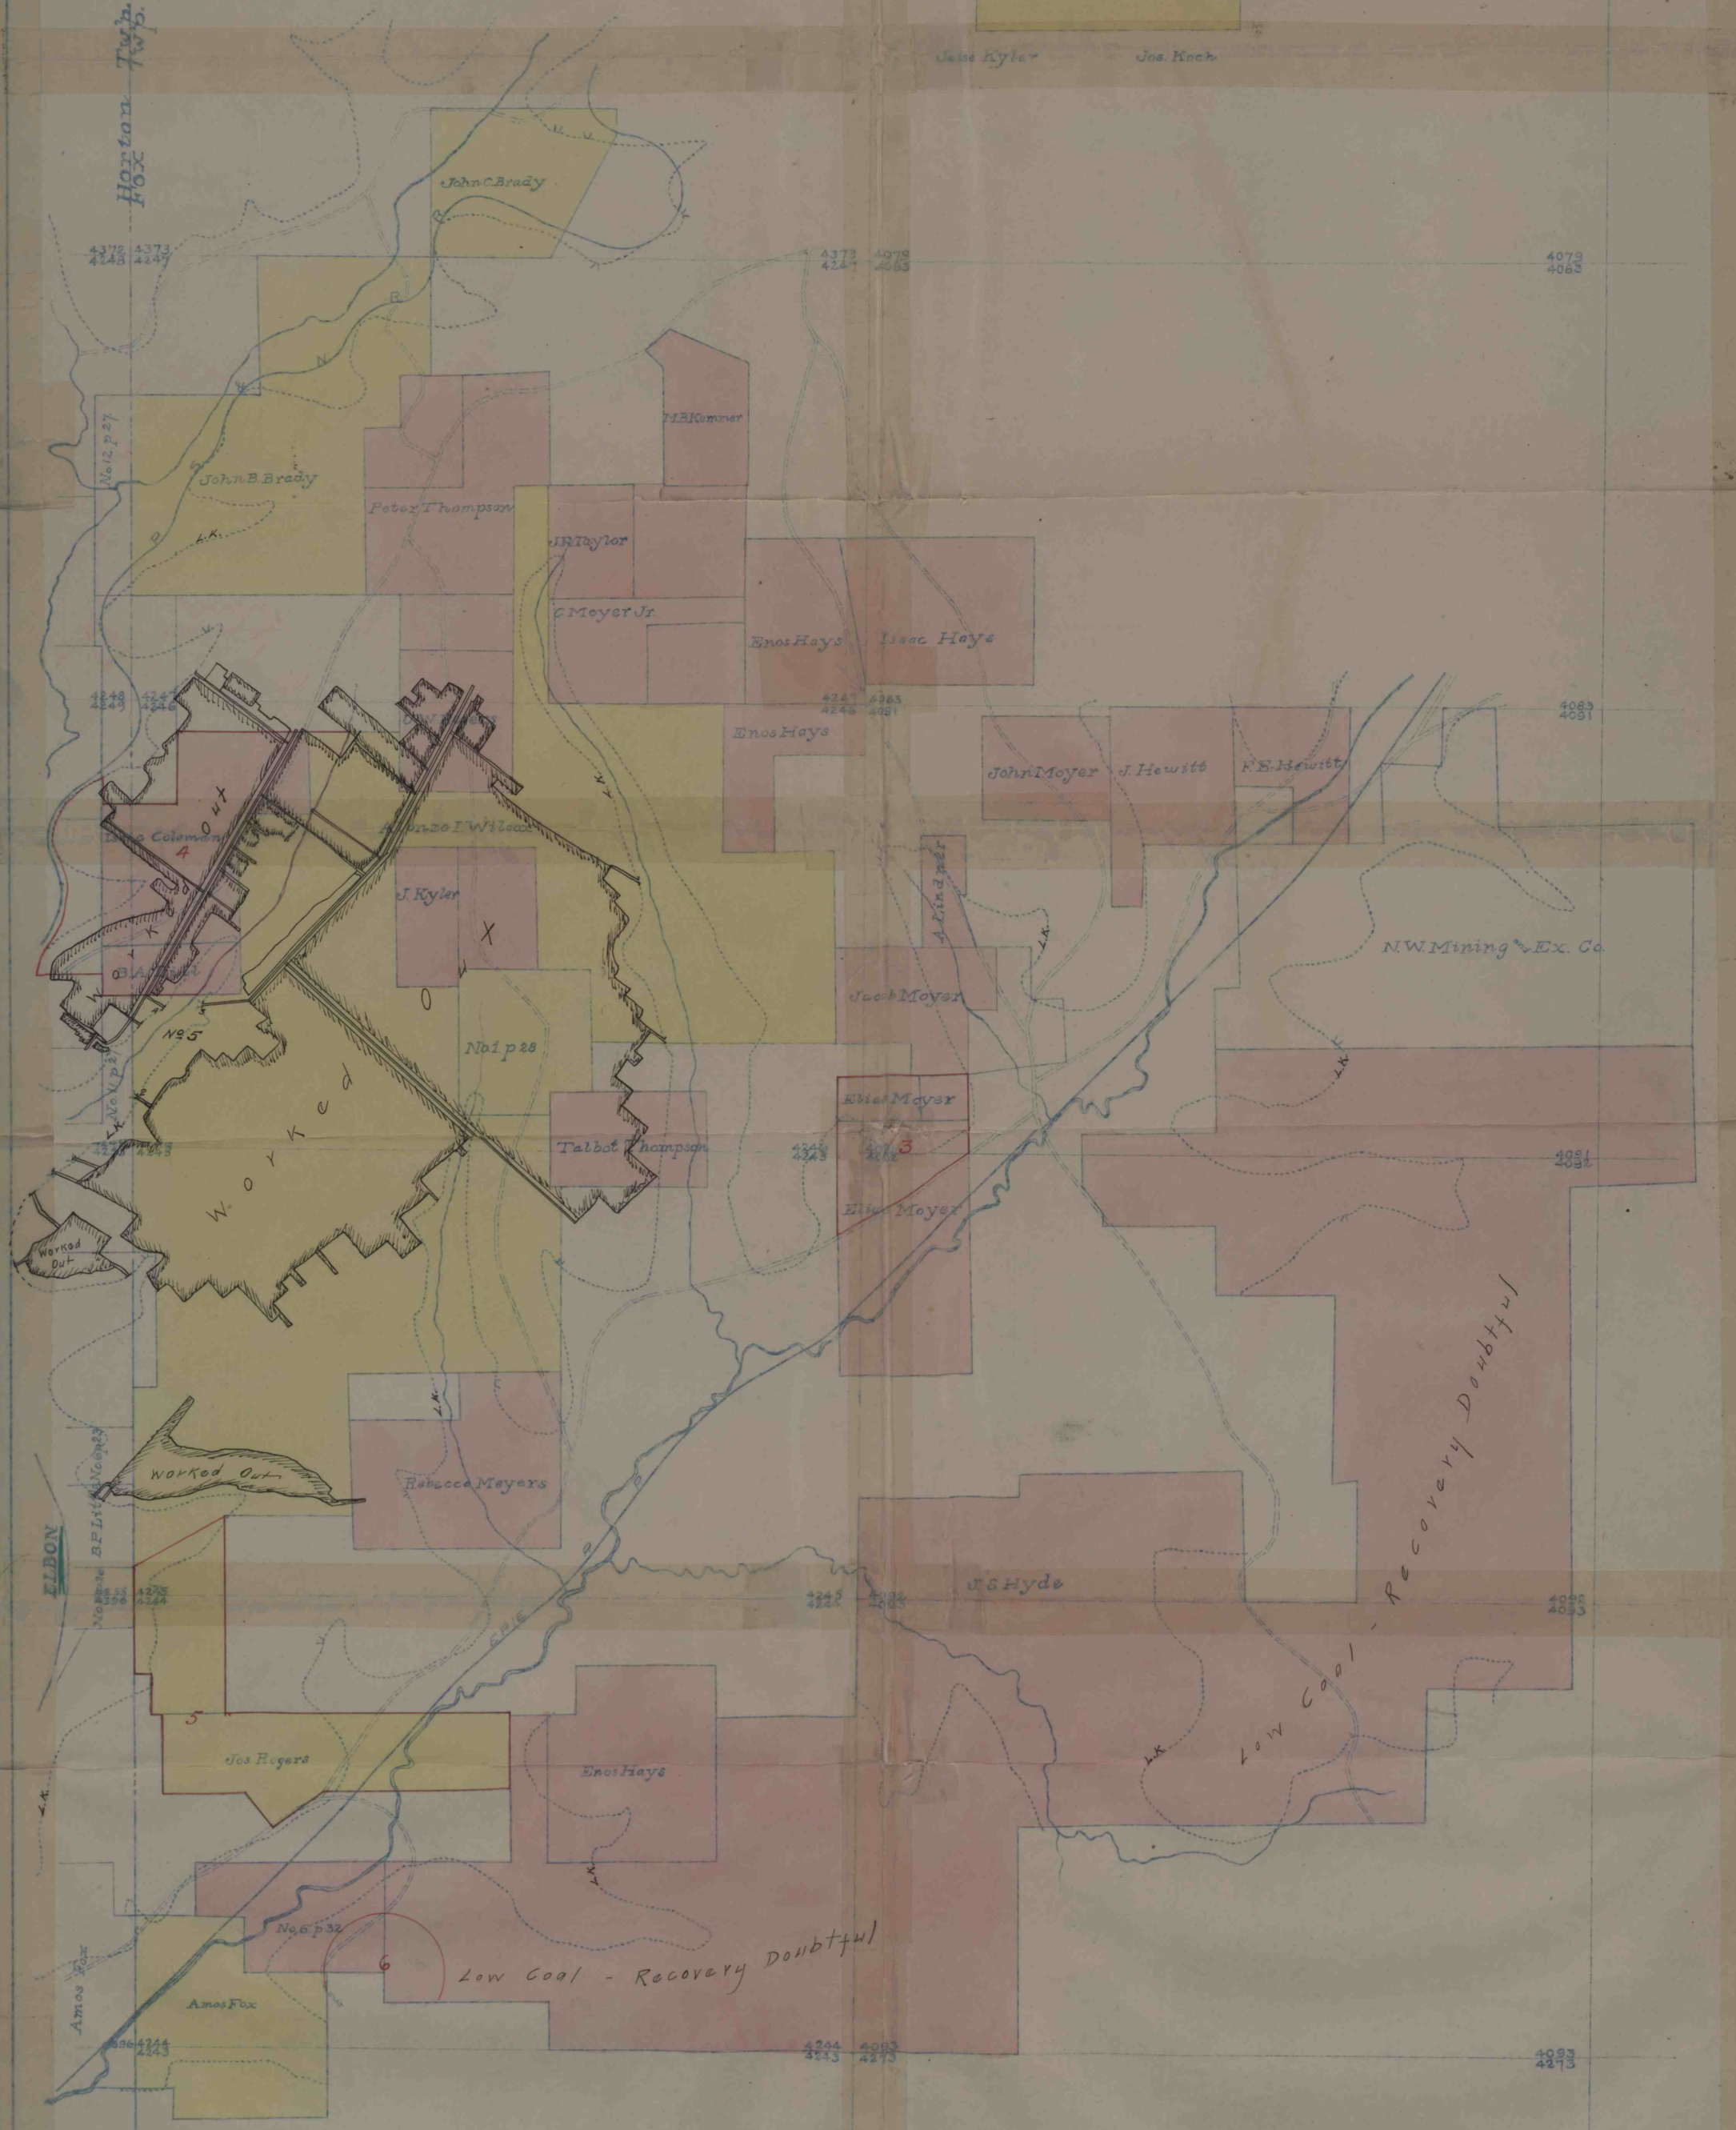

SHAWMUT MINING CO
 Lands of Shawmut Mining Company
 in
 Fox Twp. - Elk Co. Pa.
 Scale 1" = 1000'

Number, 403
 Date, June 12, 1900
 Scale, 1" = 1000'
 Traced by, P.G.
 Correct, Chief Engr.

- Lands Owned in Fee.
- " " " Minerals.
- " " " Surface-None.
- " Leased - None.

Lower Kittanning Seam. Average height 2.4'
 1671 Acres in Fee - Assessed Valuation \$194750

Horton Twp.

ELBON

Amos Fox