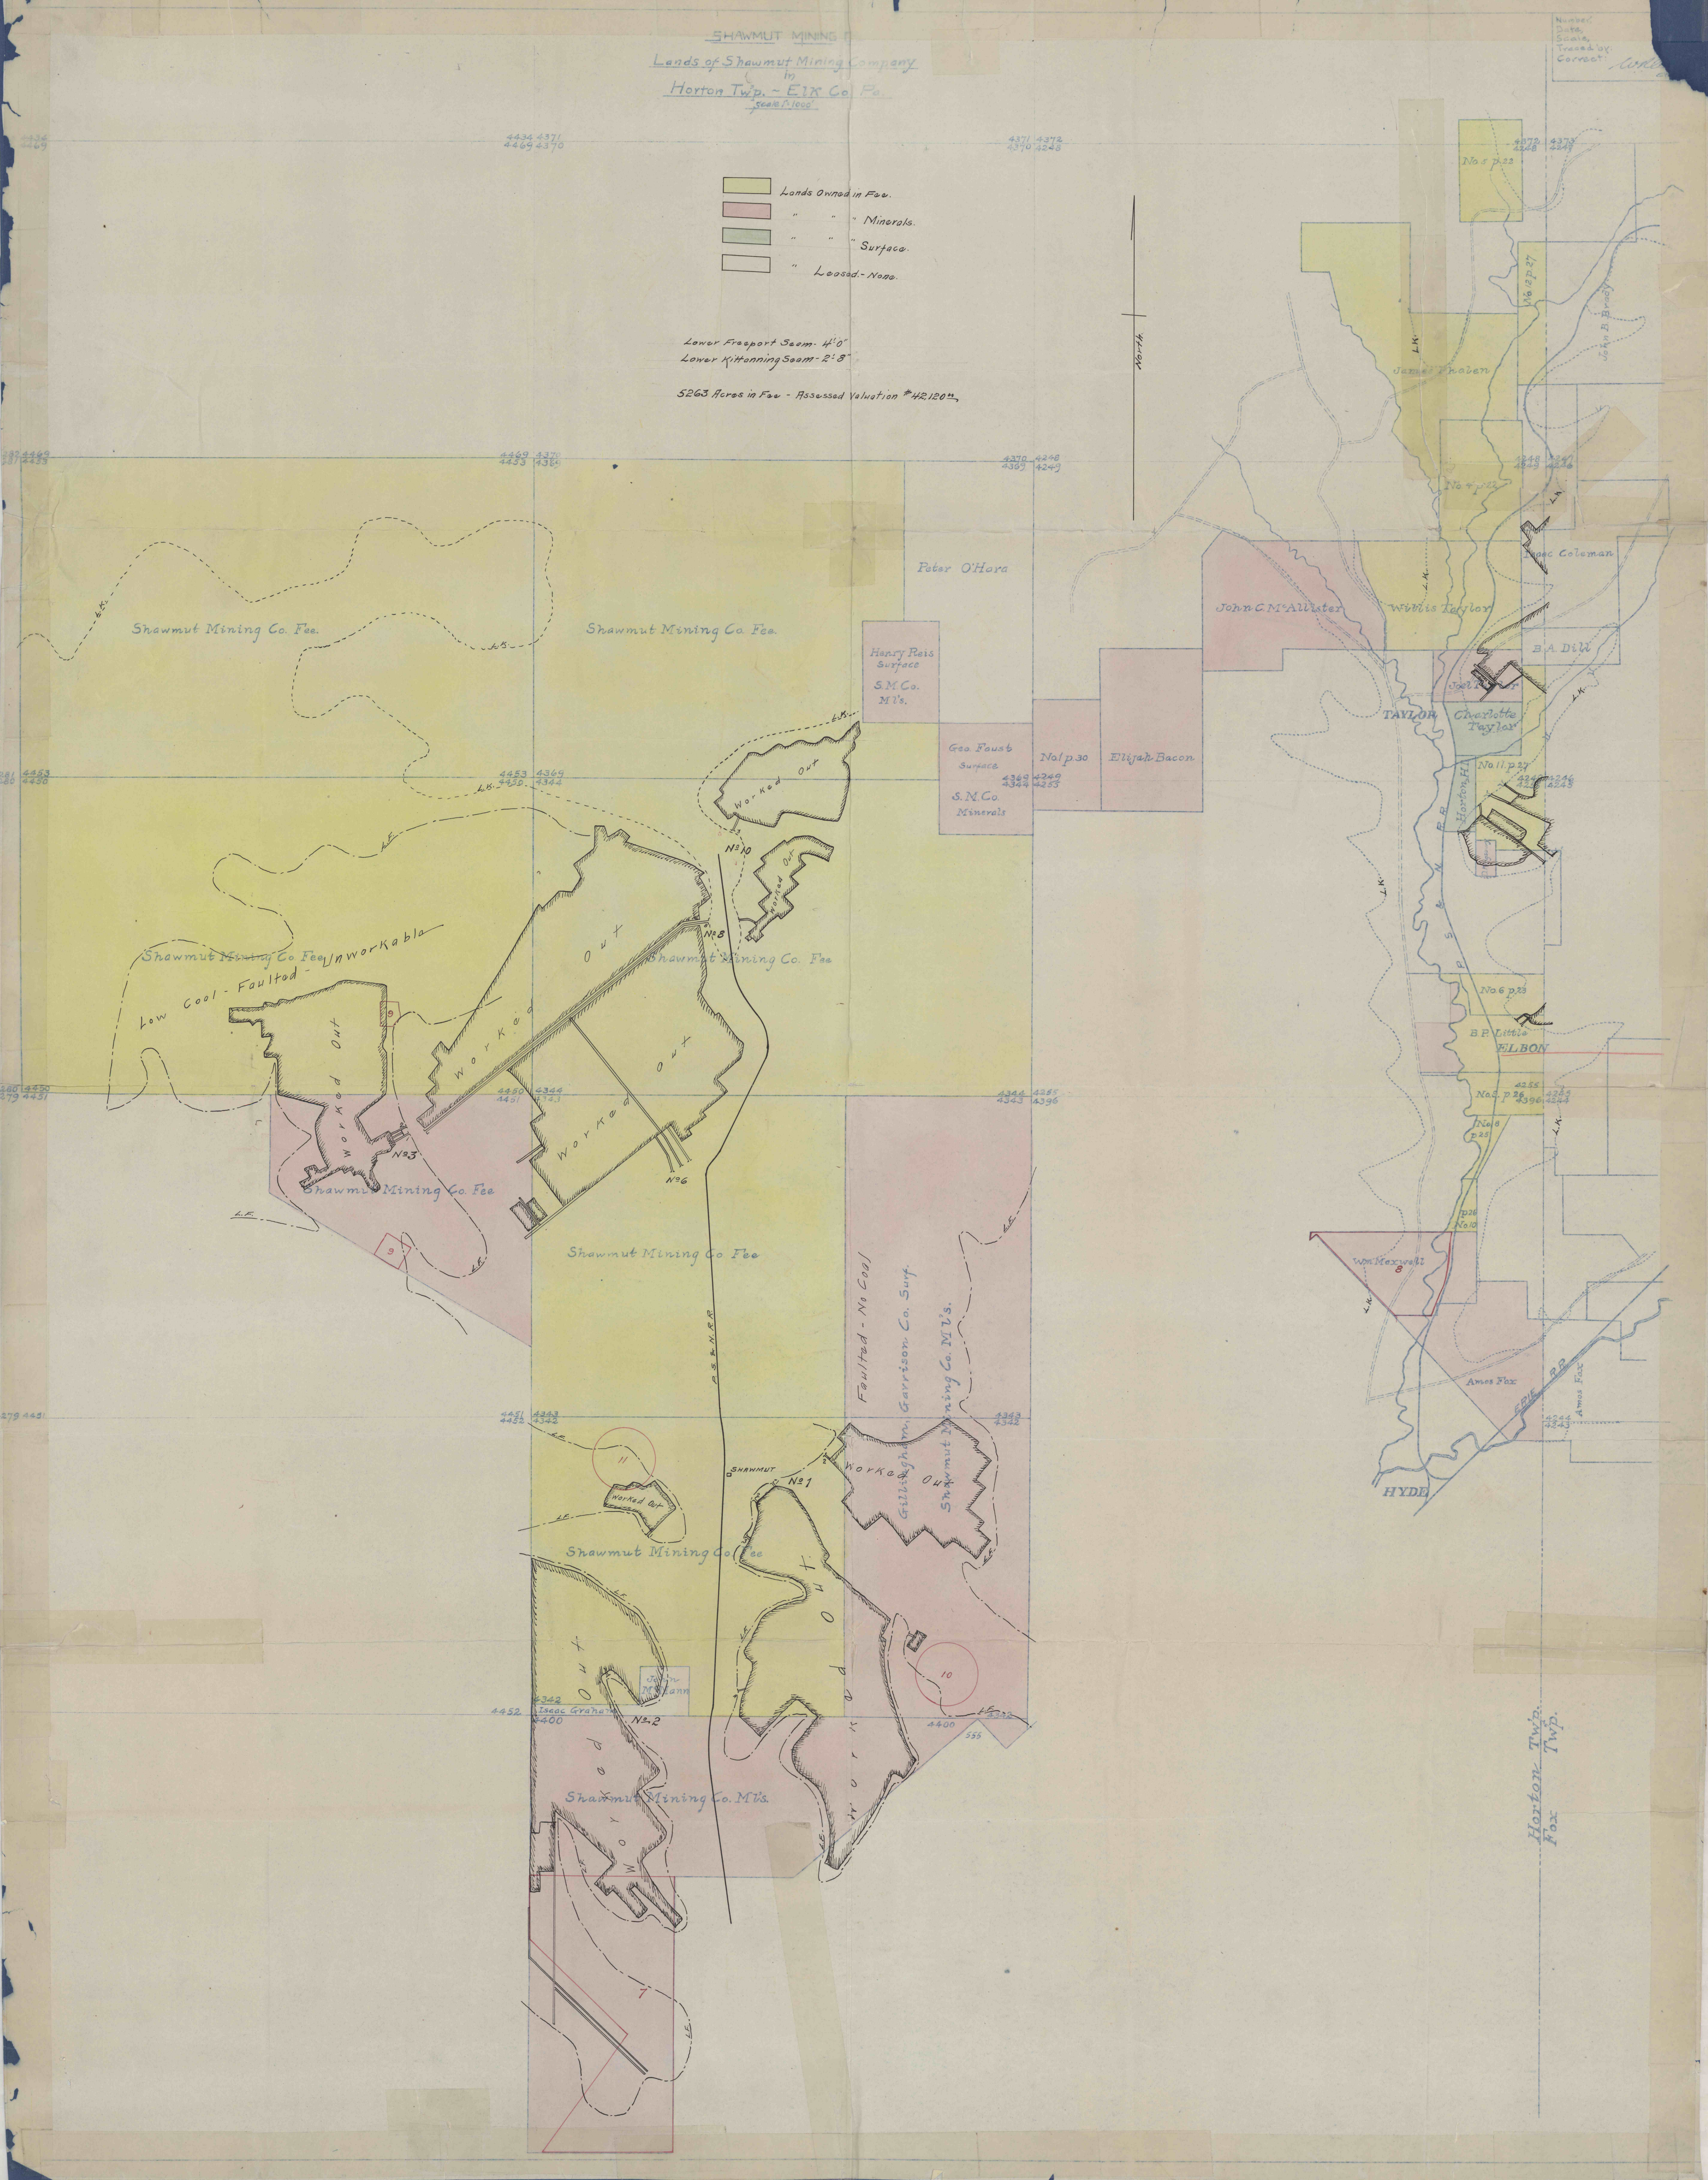

SHAWMUT MINING
 Lands of Shawmut Mining Company
 in
 Horton Twp. - Elk Co. Pa.
 Scale 1:10000

Number
 Date
 State
 Traced by
 Correct

- Lands Owned in Fee.
- " " Minerals.
- " " Surface.
- " Leased - None.

Lower Freeport Seam - 4' 0"
 Lower Kittanning Seam - 2' 8"
 5263 Acres in Fee - Assessed Valuation \$42,120.00

Horton Twp.
 Fox