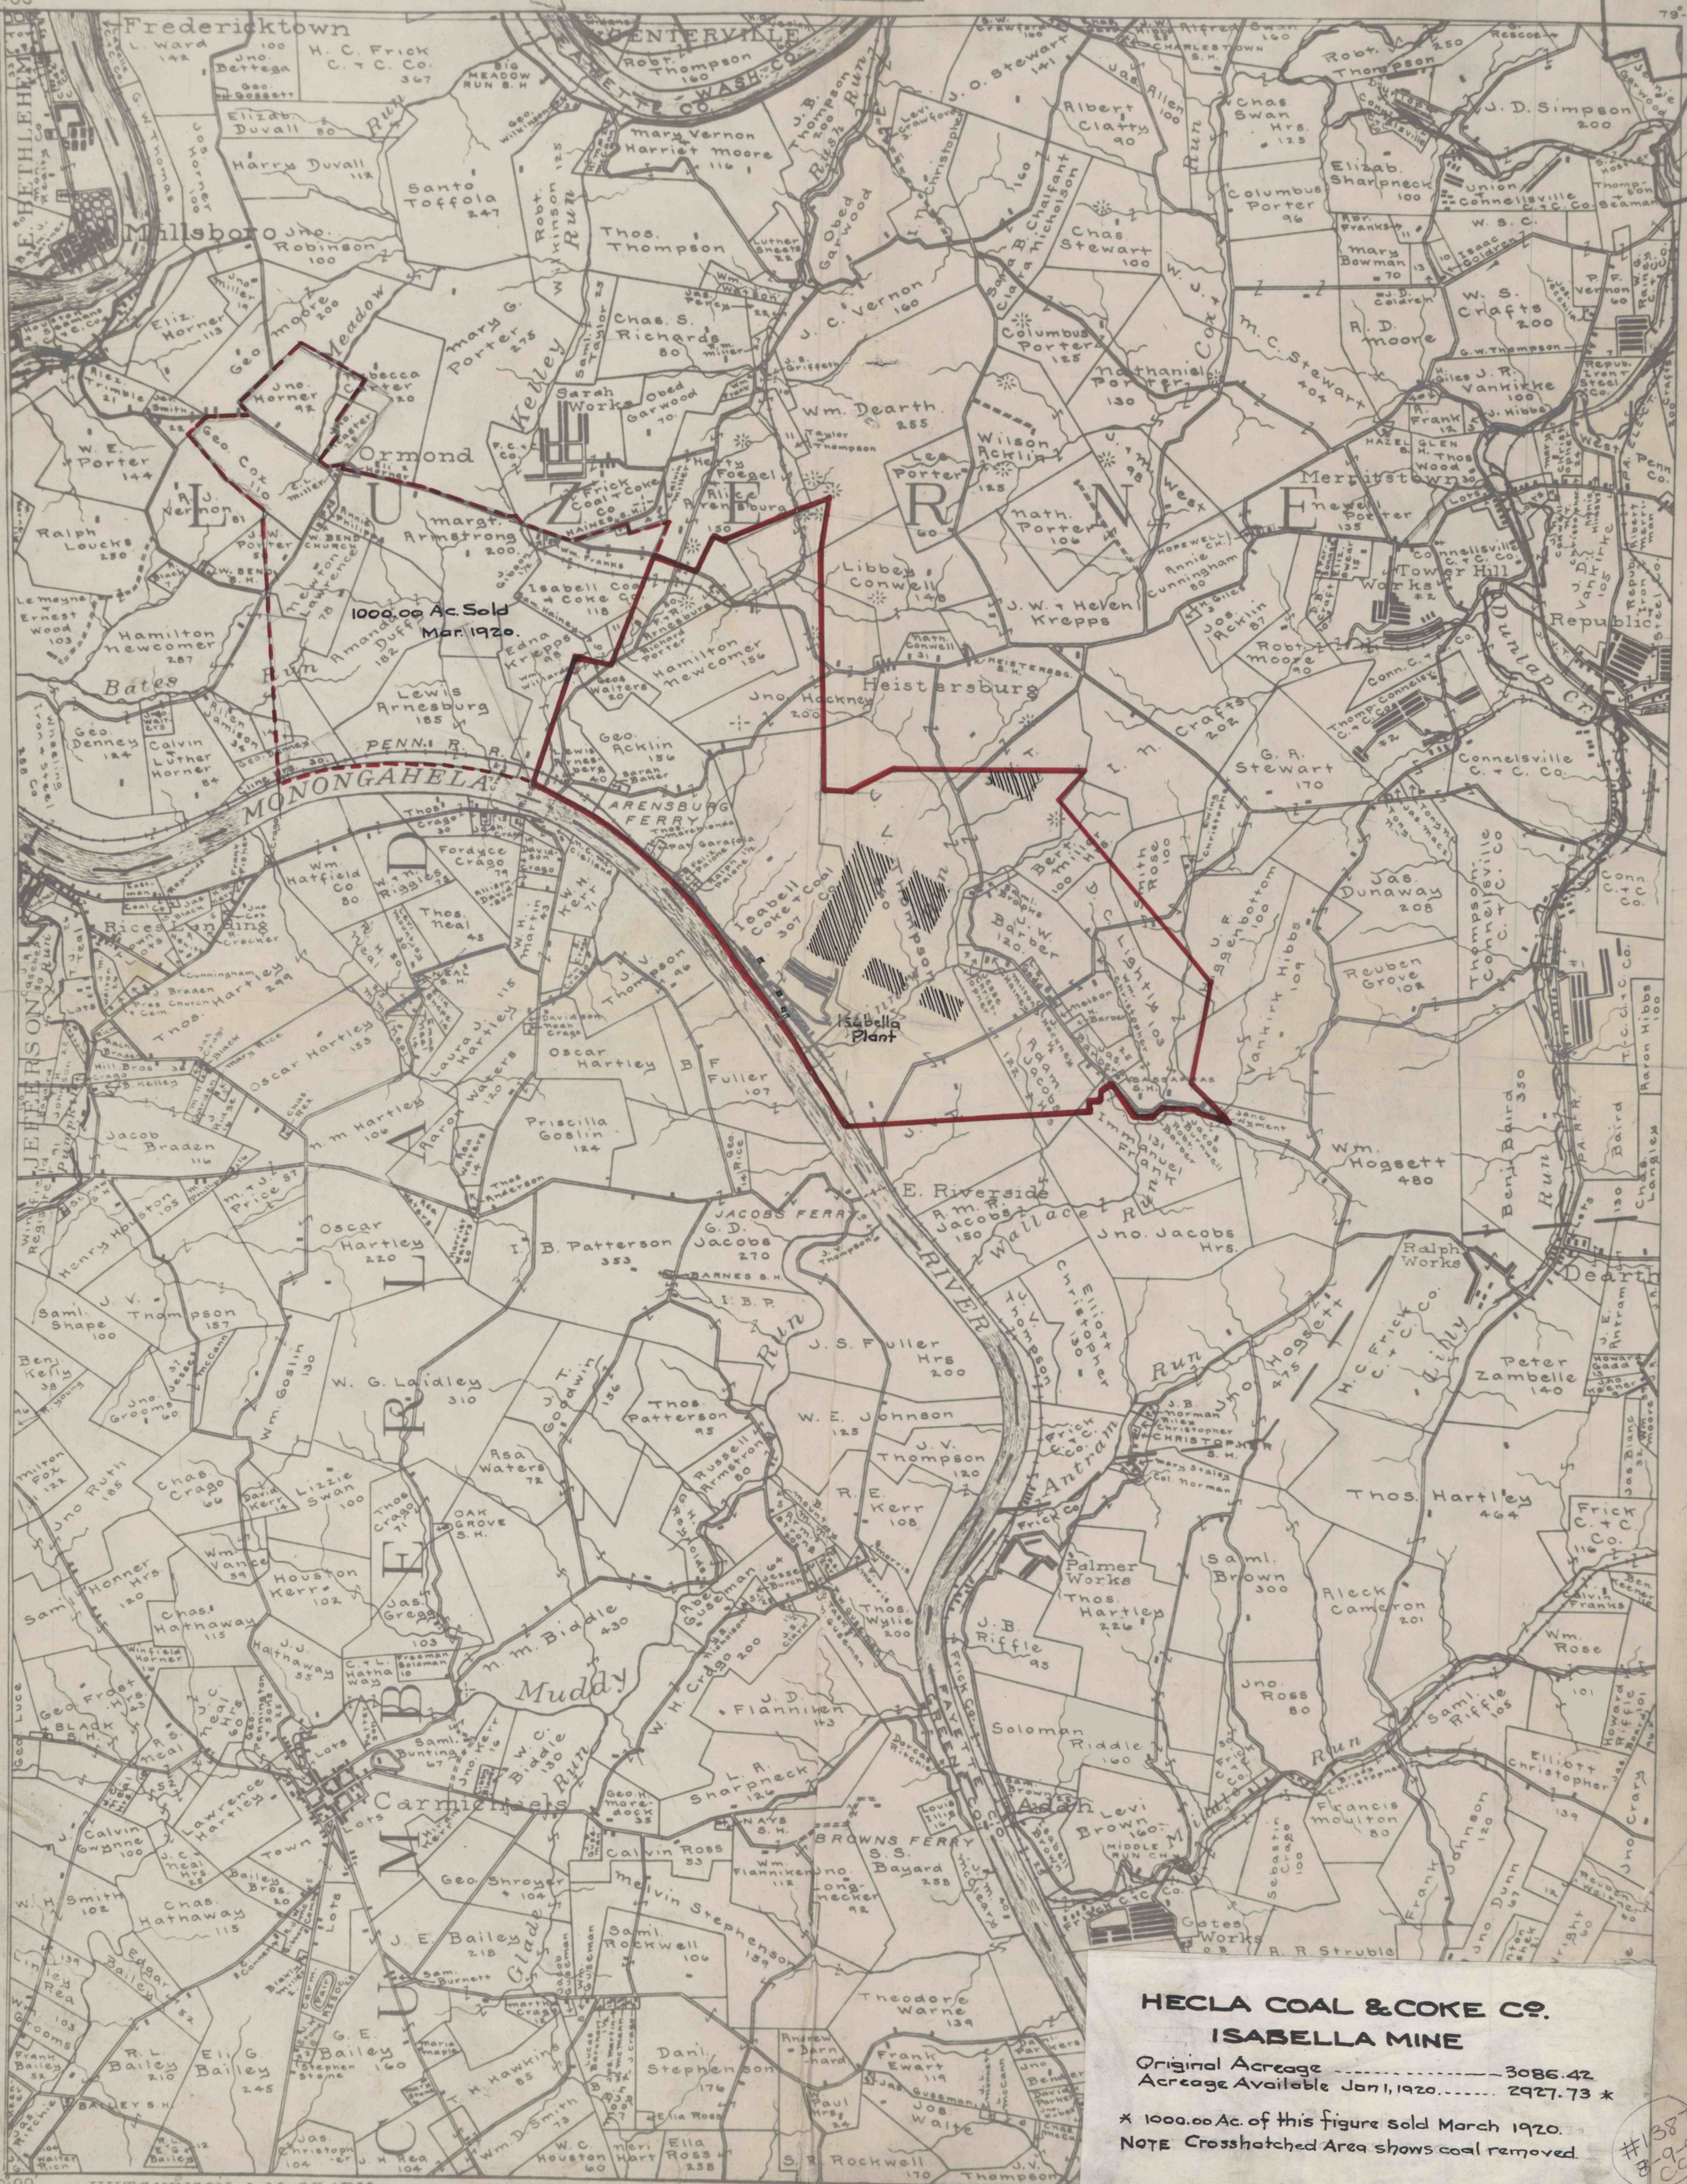

MASONTOWN QUADRANGLE

N. W. 4

1000.00 Ac. Sold
Mar. 1920.

Isabella Plant

HECLA COAL & COKE CO.

ISABELLA MINE

Original Acreage ----- 3086.42
Acreage Available Jan 1, 1920. 2927.73 *

* 1000.00 Ac. of this figure sold March 1920.
NOTE Crosshatched Area shows coal removed.