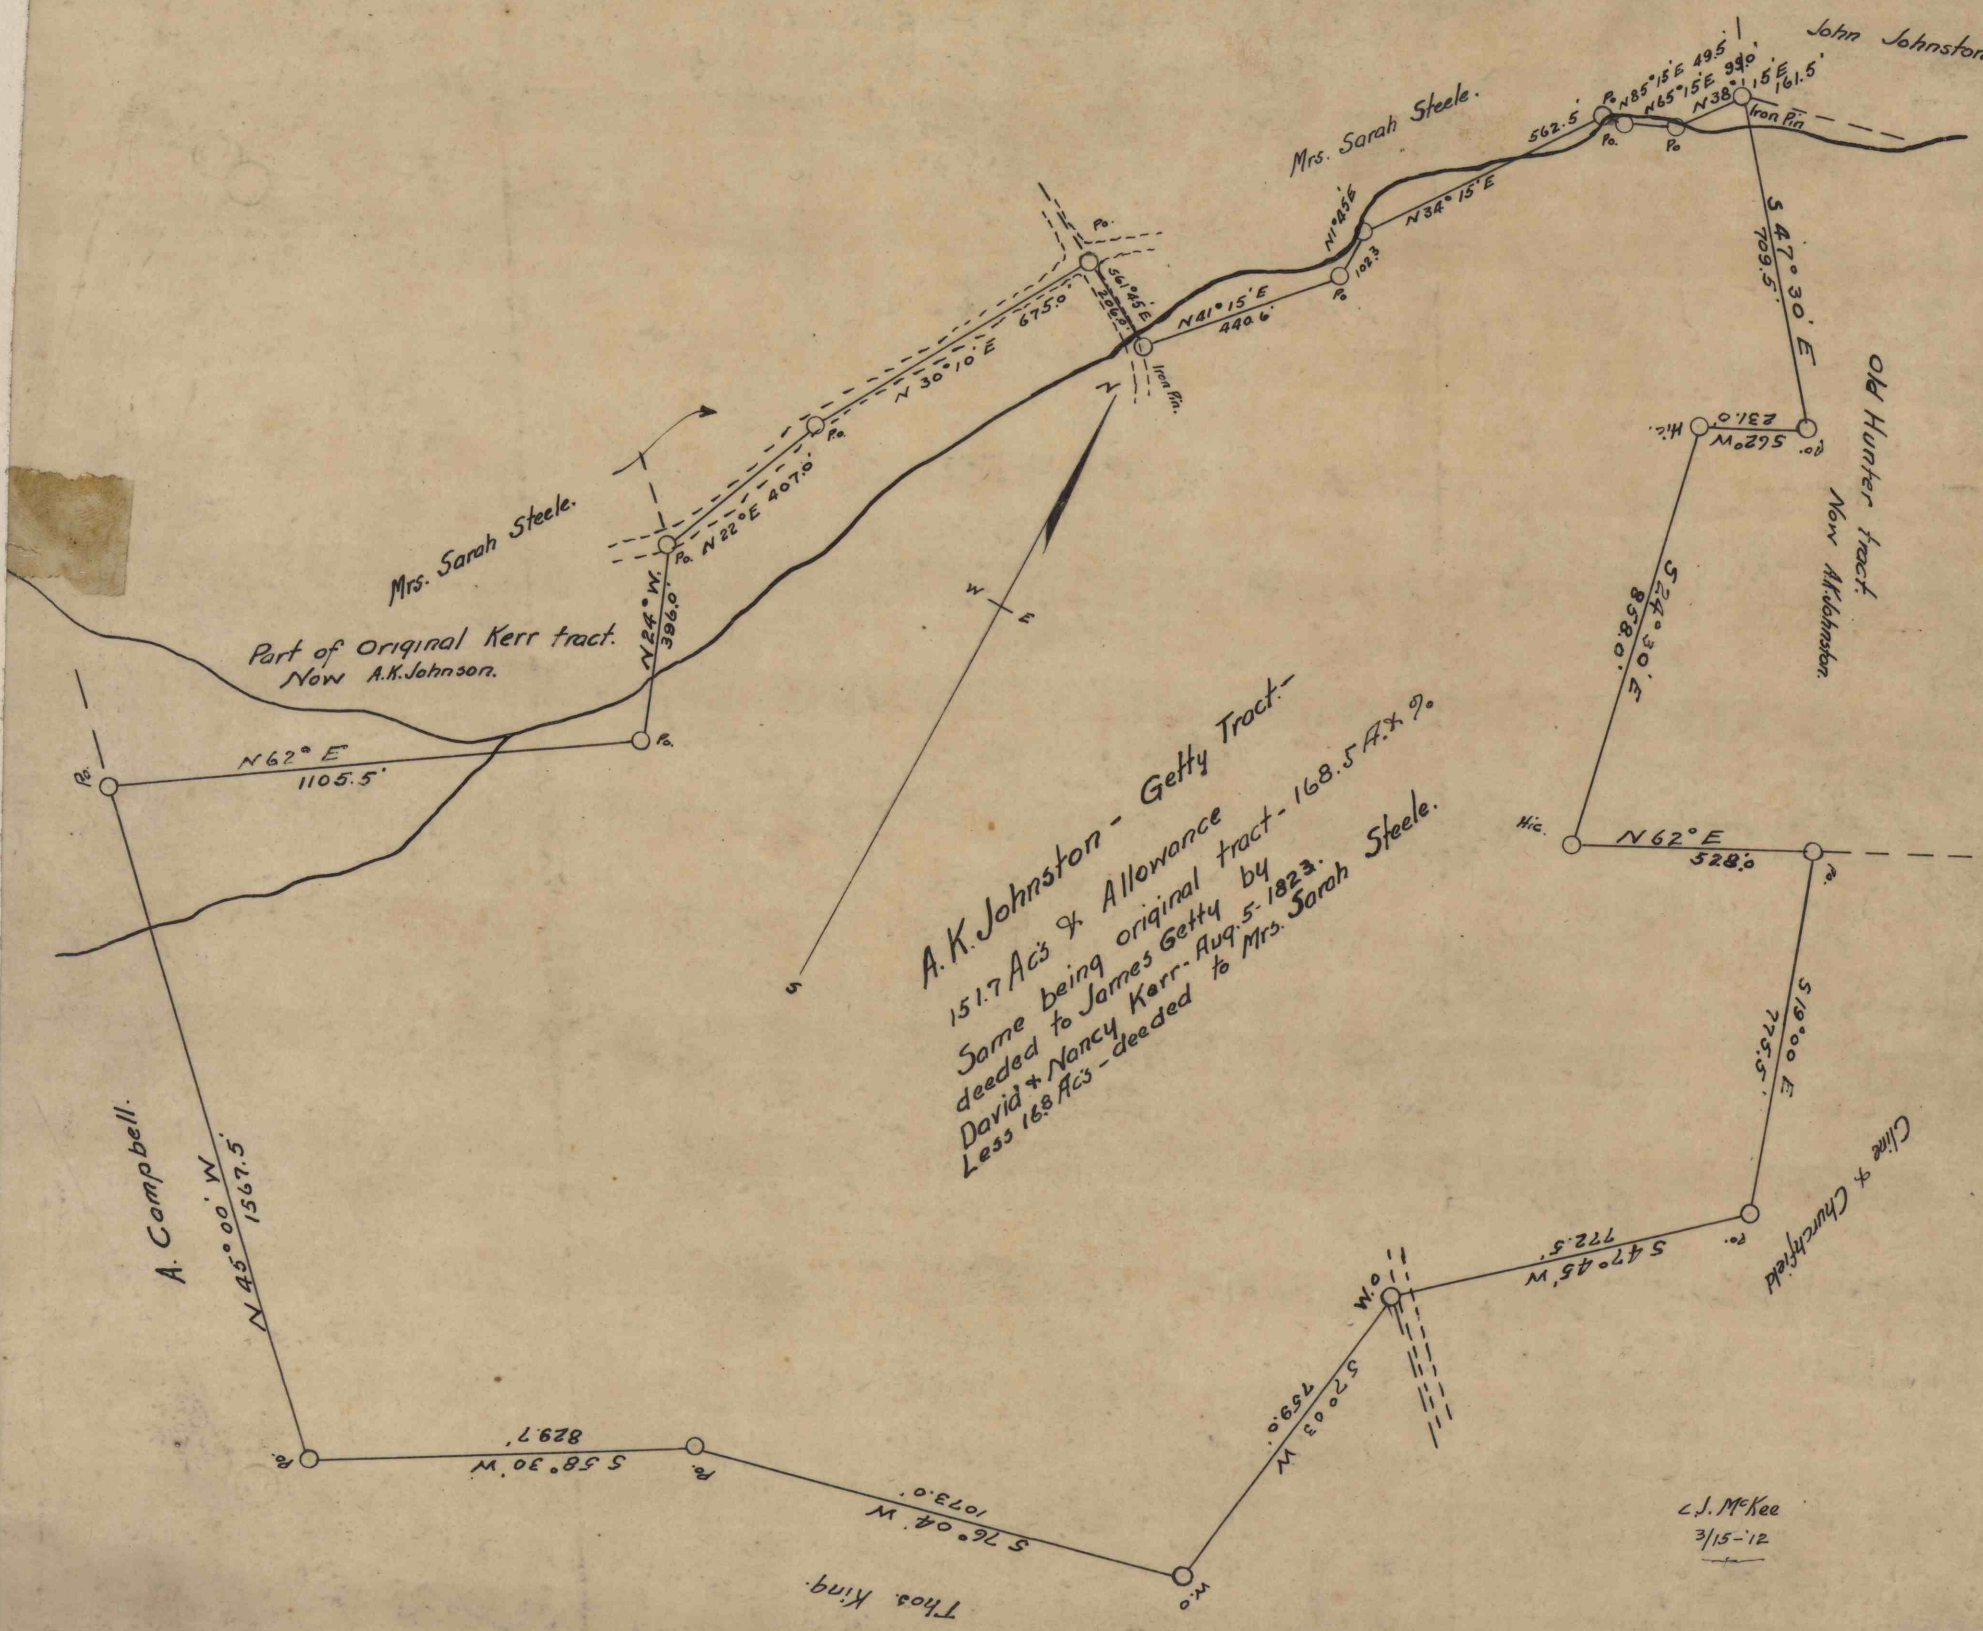

4308  
L.H. 3052  
A-4

Part of Original Kerr tract.  
Now A.K. Johnston.

A.K. Johnston - Getty Tract -  
151.7 Acs & Allowance  
Same being original tract - 168.5 Acs.  
David & Nancy Kerr - Aug. 5-1823.  
Less 16.8 Acs - deeded to Mrs. Sarah Steele.

A. Campbell.

Mrs. Sarah Steele.

Mrs. Sarah Steele.

John Johnston.

Old Hunter tract.  
Now A.K. Johnston.

Cline & Churchfield

Thos. King.

21-51/2  
C.J. McKee