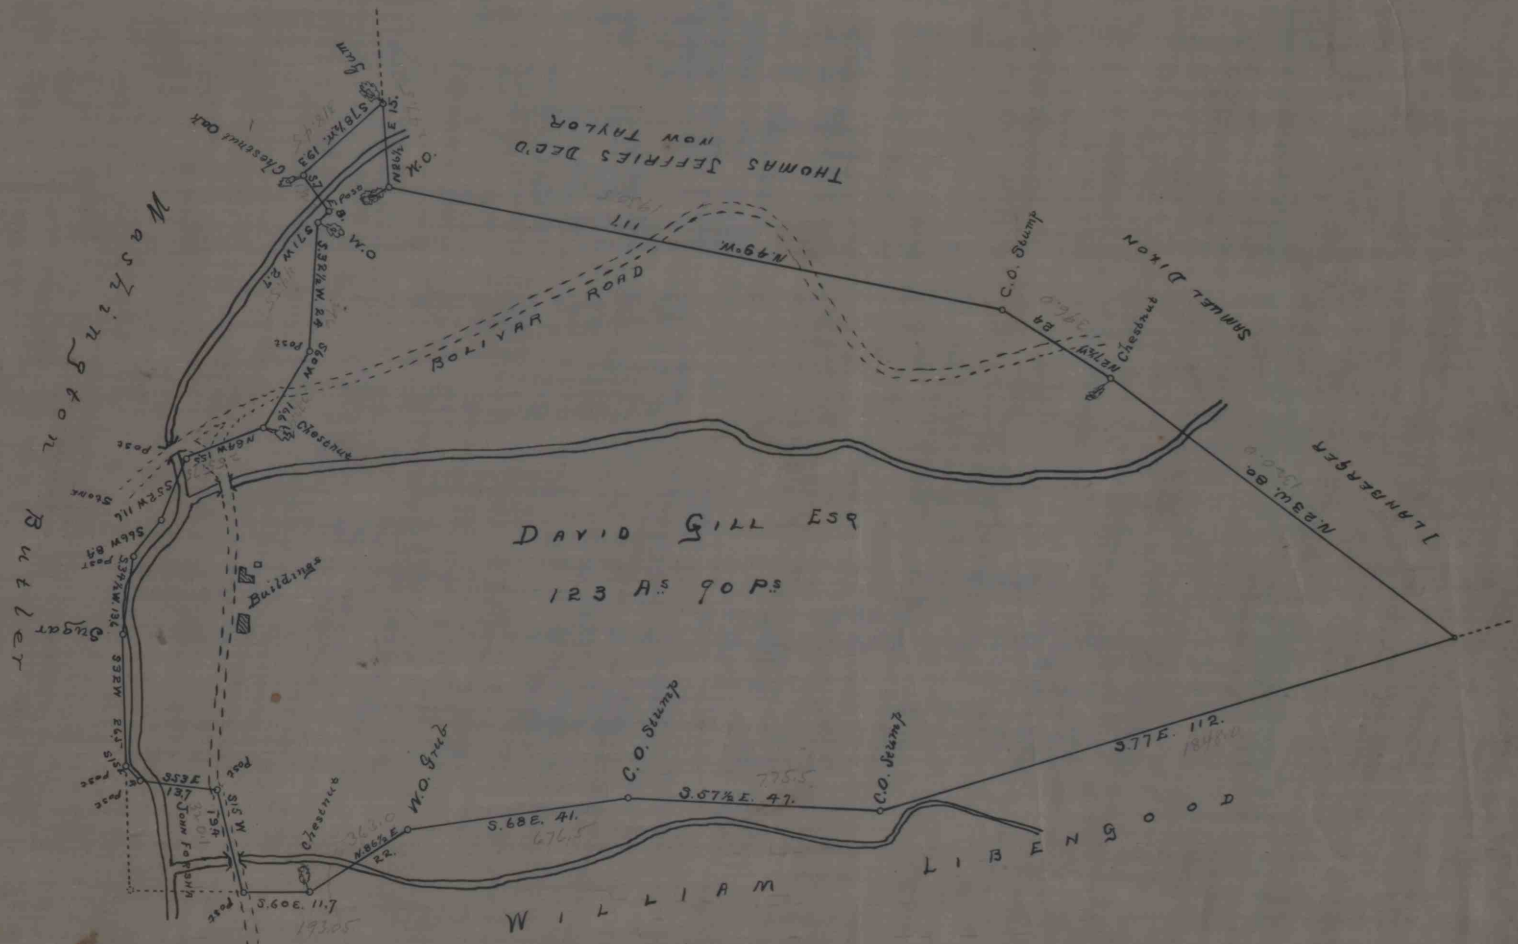

Plan of a tract of land situated in Sumner Twp.
 Indiana Co Pa surveyed Dec 20+21st 1877
 for S. E. Rice Esq.
 Cyrus J. Long
 Surveyor

5217
 Str. 244 B/2 - 5