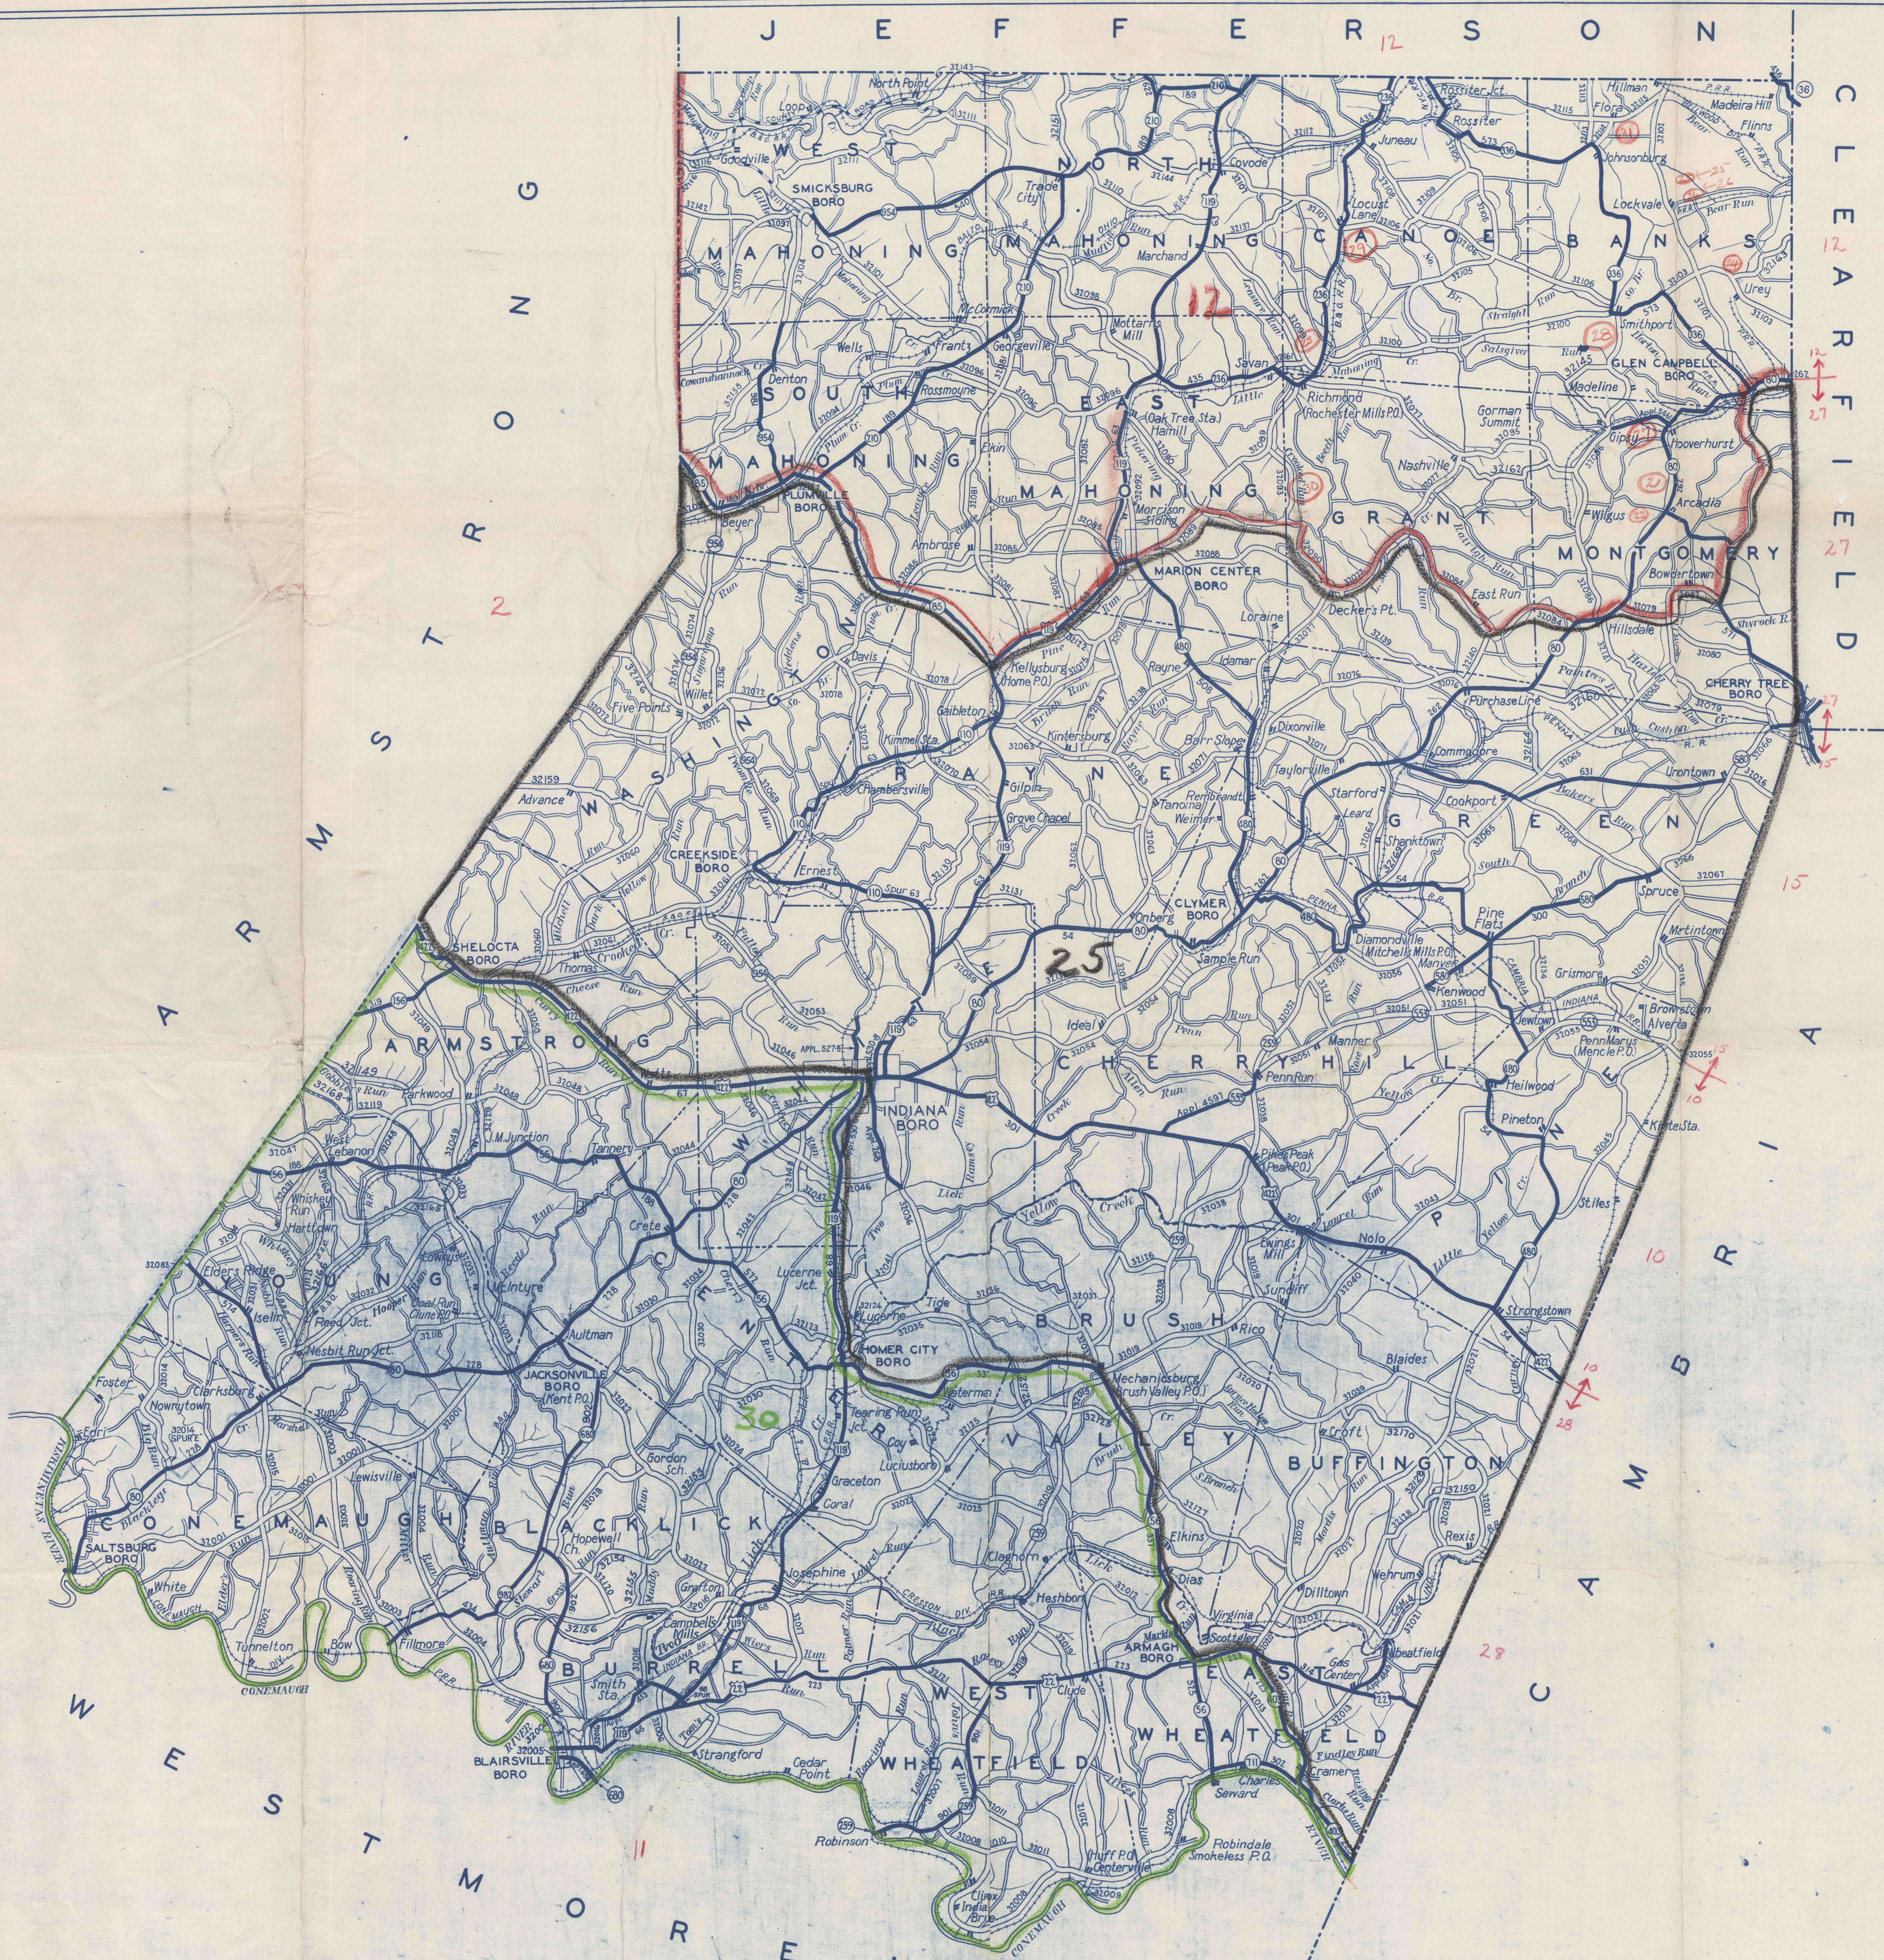

MAP OF INDIANA COUNTY

SCALE 0 1 2 3 MILES

COMMONWEALTH OF PENNSYLVANIA
DEPARTMENT OF HIGHWAYS
HARRISBURG

LEGEND

- STATE HIGHWAYS - OLD SYSTEM
- STATE HIGHWAYS - RURAL ROUTE SYSTEM
- TOWNSHIP ROADS
- U.S. AND STATE HIGHWAY TRAFFIC ROUTE NUMBERS
- STATE HIGHWAY LEGISLATIVE ROUTE NUMBERS