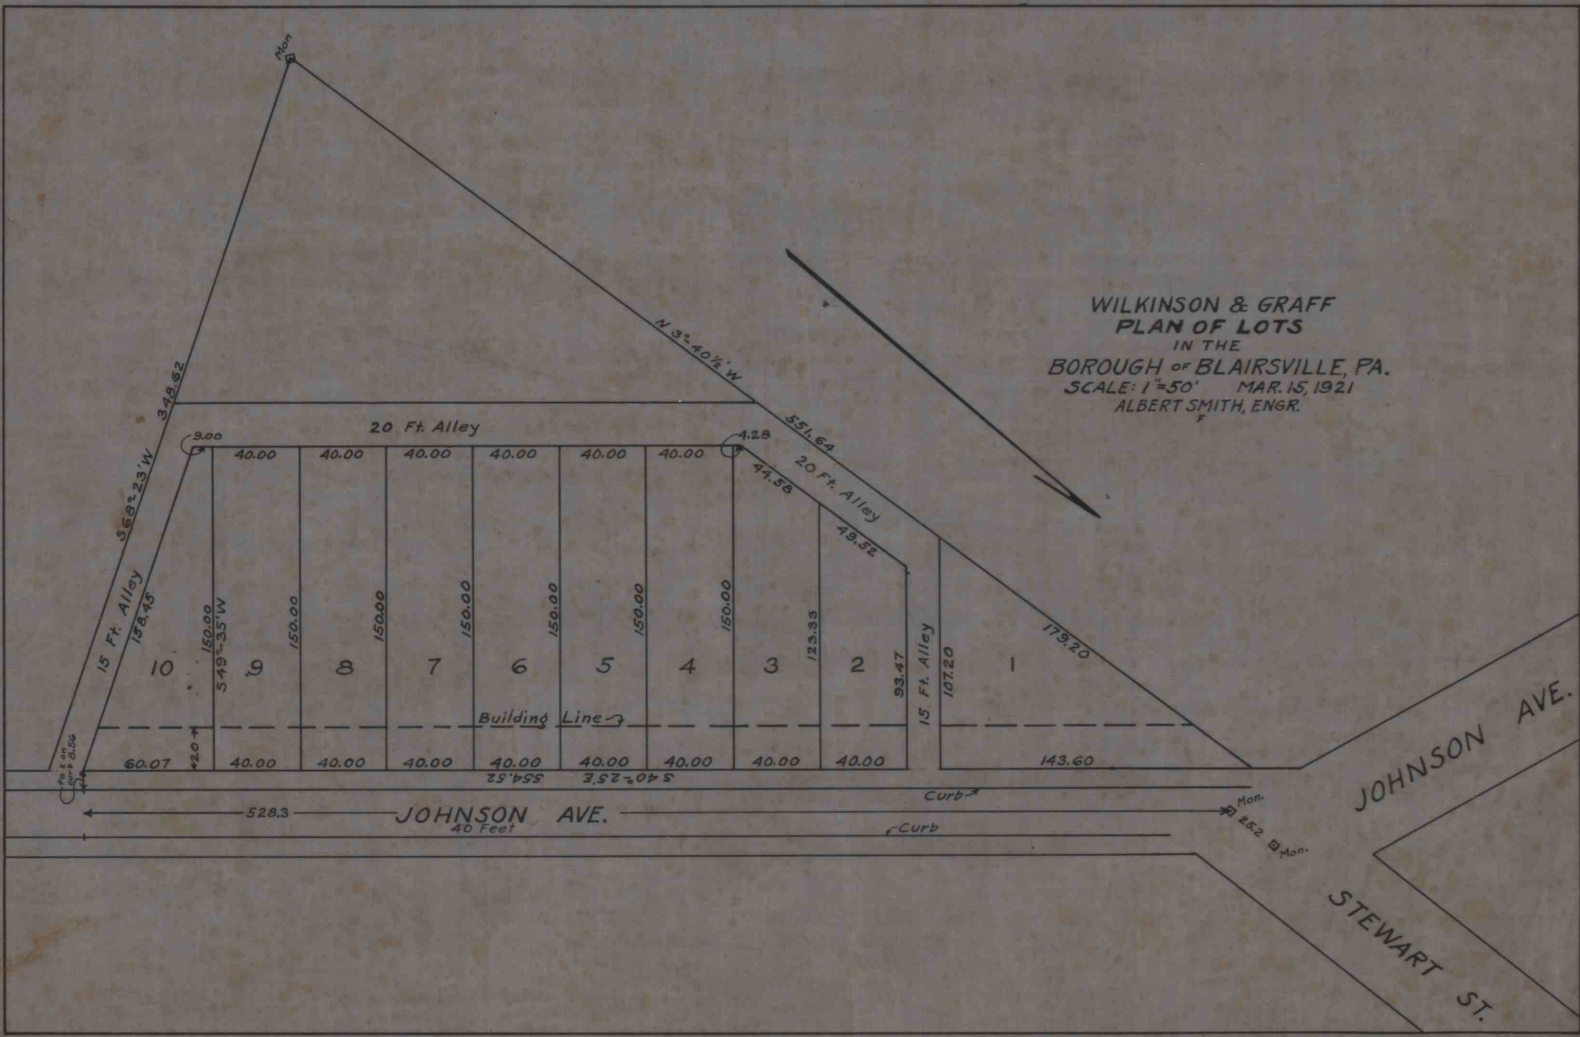

WILKINSON & GRAFF
 PLAN OF LOTS
 IN THE
 BOROUGH OF BLAIRSVILLE, PA.
 SCALE: 1"=50' MAR. 15, 1921
 ALBERT SMITH, ENGR.

Blairsville-53-5214