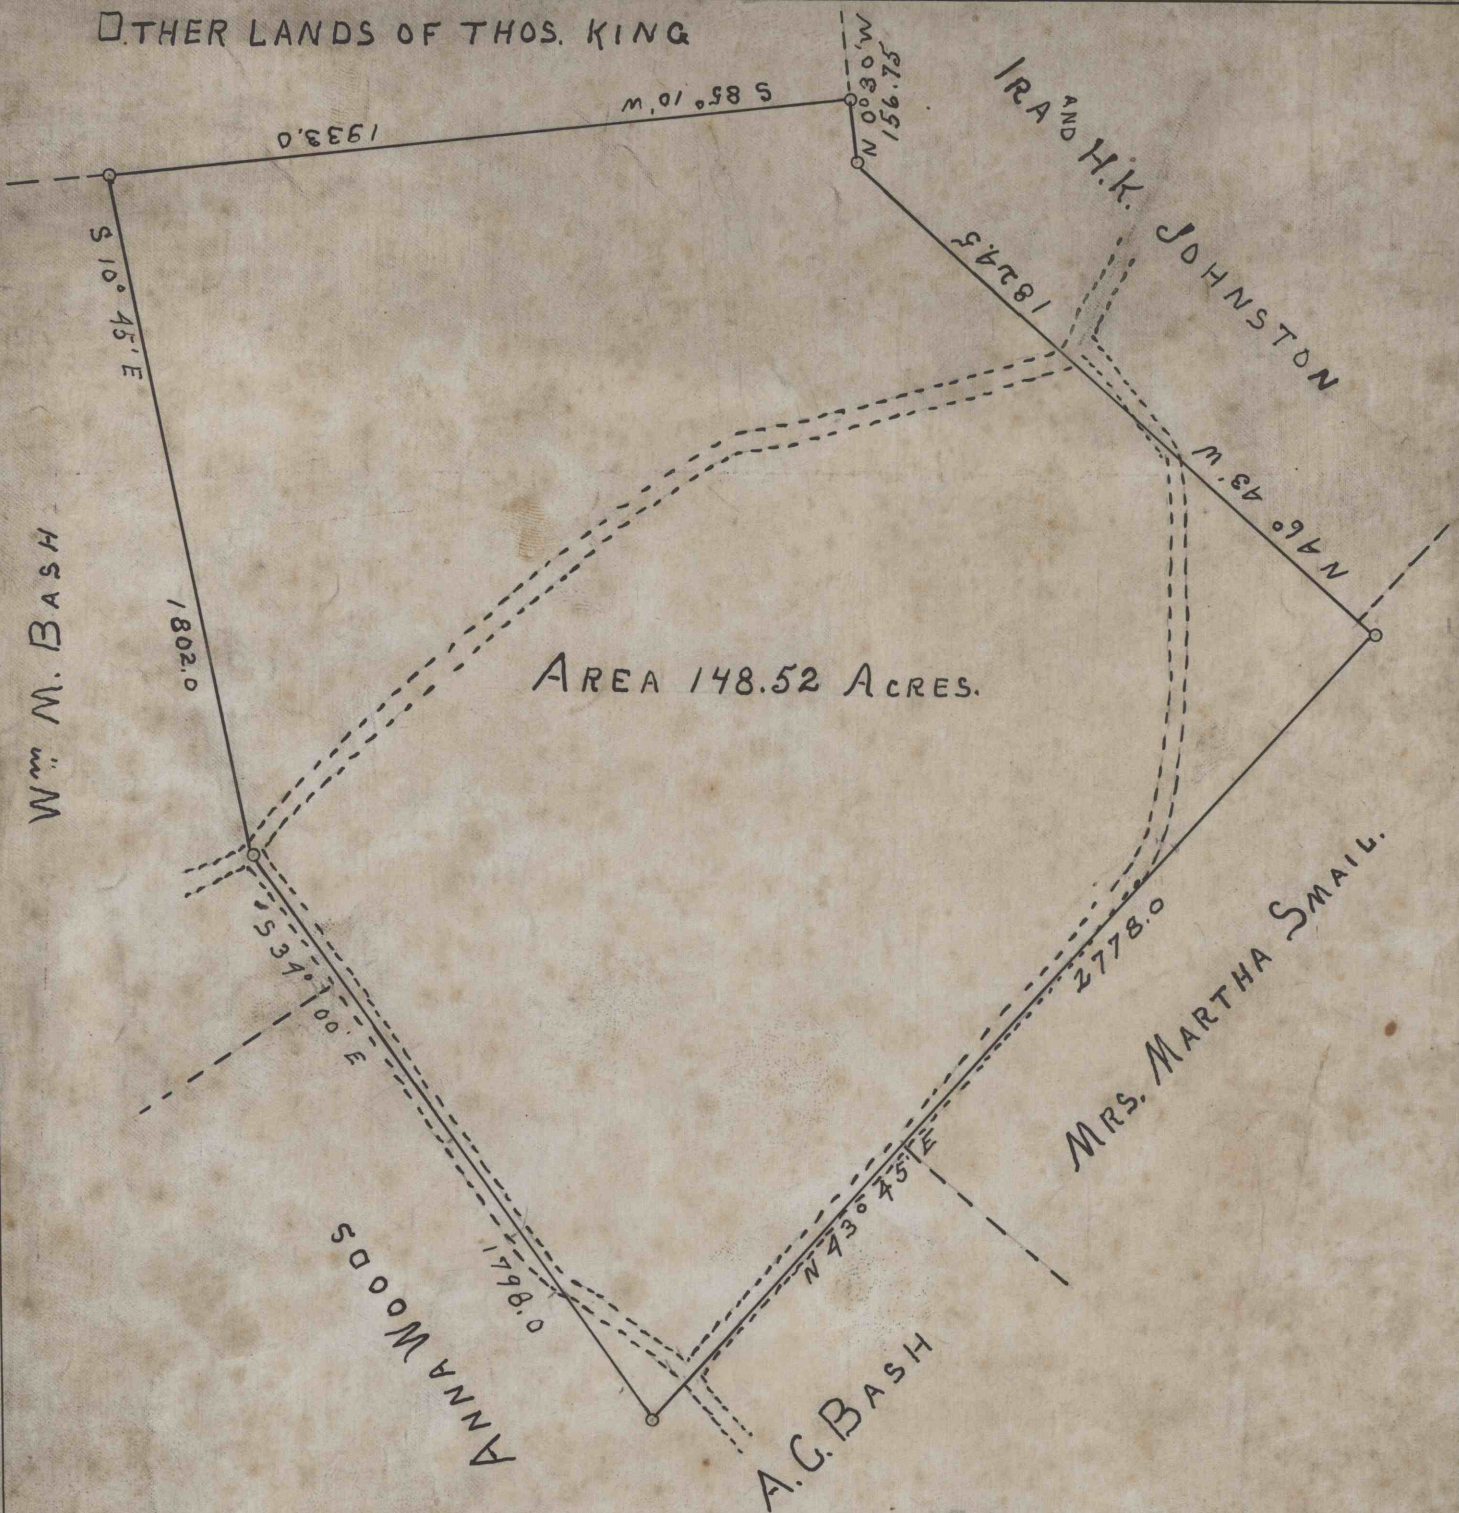

OTHER LANDS OF THOS. KING

AREA 148.52 ACRES.

# COAL LANDS OF THOMAS KING

SITUATED IN LOYALHANNA TWP  
WESTMORELAND CO, PENNA.

CONTAINING 148.52 ACRES.

SCALE 1" = 500 FT.

ALBERT SMITH C.E.  
SALTSBURG,  
PA.

July 8<sup>th</sup> 1913.

L.H. 4334