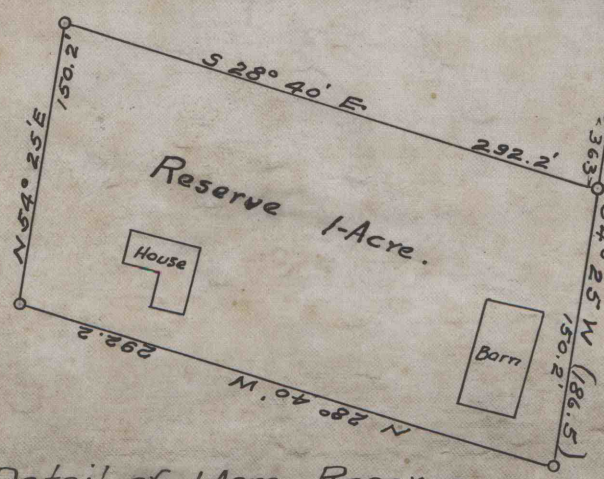

N.

A. K. Johnston.

Heirs of Wm. Lemon.

Total Area 158.99 Ac's.  
 Reserve " 1.00 "  
 157.99 Ac's.

A. K. Johnston.

Robt. Stewart.  
Now W. P. Groff.

W.o. Corner.

Thos. King.

H. K. and Ira Johnston.

Stone Corner.

Detail of 1-Acre Reserve.  
Scale 1" = 100'.

Coal Land  
 Martha J. Churchfield  
 Ella A. Cline.  
 Loyalhanna Township.  
 Westmoreland Co., Pa.  
 Containing 154.99 Acres.  
 Surveyed Mar. 25-1914.

Albert Smith C.E.  
Saltsburg Penna.

scale 1" = 500'  
G.J.M.