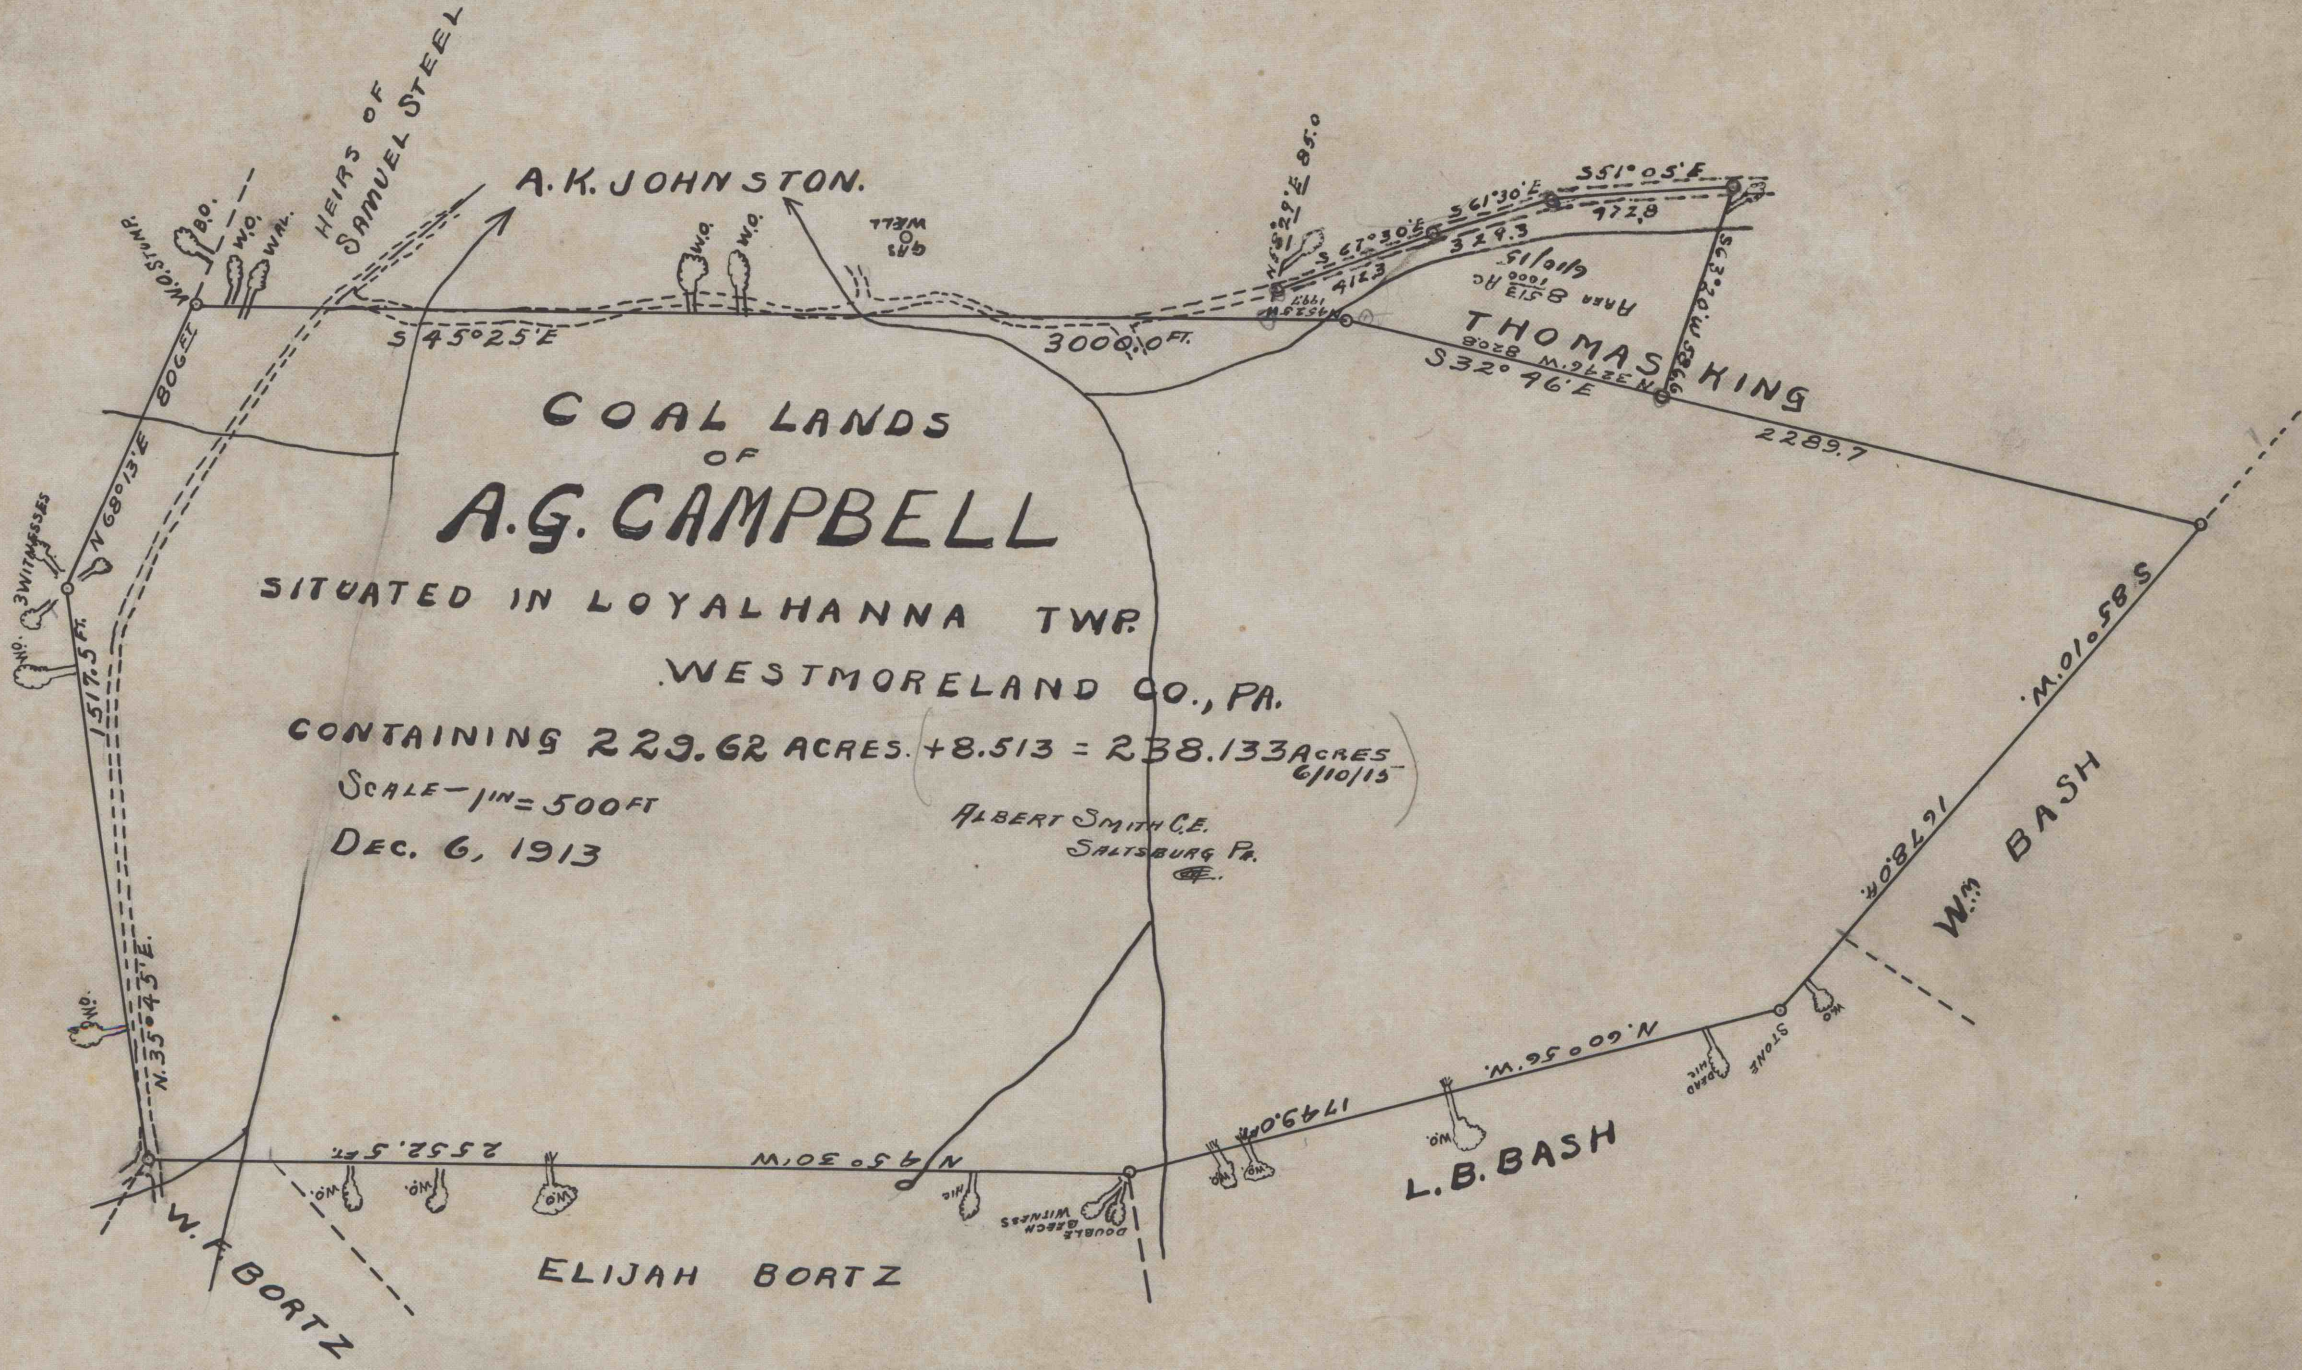

**COAL LANDS
OF
A.G. CAMPBELL**

SITUATED IN LOYALHANNA TWP.
WESTMORELAND CO., PA.

CONTAINING 229.62 ACRES. + 8.513 = 238.133 ACRES
6/10/15

SCALE - 1/4" = 500 FT
DEC. 6, 1913

ALBERT SMITH C.E.
SALTSBURG PA.

W.W. FRY.

ELIJAH BORTZ

L.B. BASH

W.M. BASH

A.K. JOHNSTON.

THOMAS KING

HEIRS OF
SAMUEL STEEL

4325
4-4
L.H. 3030