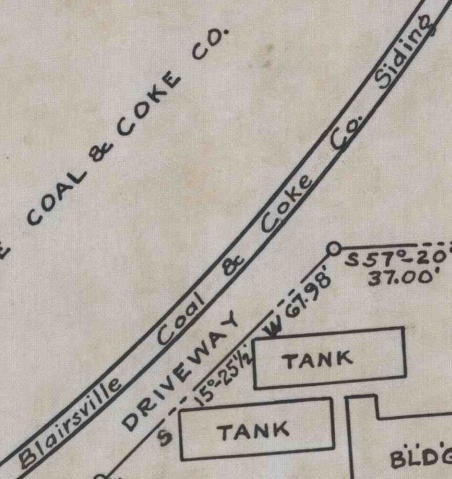

BLAIRSVILLE COAL & COKE CO. 8-3

BLAIRSVILLE COAL & COKE CO.  
Blairsville Coal & Coke Co.

AREA  $\frac{995}{1000}$  AC.

BLAIRSVILLE COAL & COKE CO.

16' ALLEY

EVANS ST.

← To Indiana

Indiana County Street Railway

STATE HIGHWAY

Beginning

64.00' 16.03' 100.00' 202.57' 22.54' 0

To Blairsville →

BLAIRSVILLE COAL & COKE CO.  
PROPERTY TO BE LEASED TO  
PENN UNITED GASOLINE SERVICE CO.  
SCALE: 1" = 40'      OCTOBER 23, 1922.