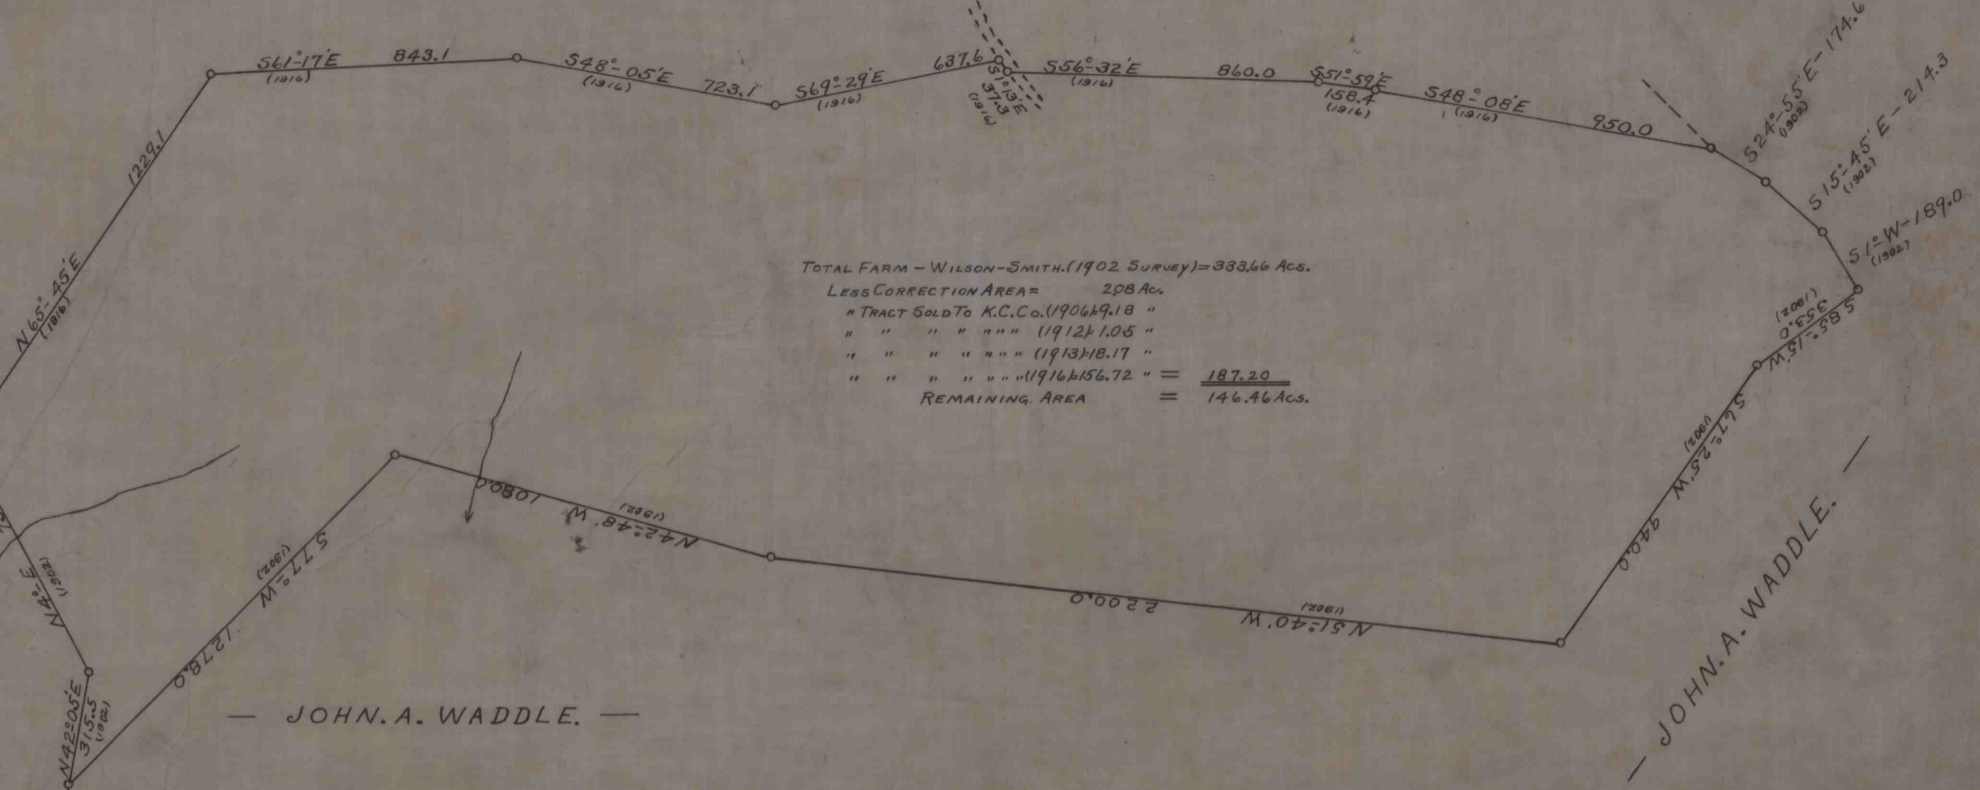

— KEYSTONE COAL CO. —  
formerly  
— F.E. WADDLE HEIRS. —

LEECHBURG BAND.  
Keystone Land Co.

TOTAL FARM - WILSON-SMITH. (1902 SURVEY) = 333.66 Acs.  
LESS CORRECTION AREA = 208 Acs.  
" TRACT SOLD TO K.C. CO. (1906) 9.18 "  
" " " " " (1912) 1.05 "  
" " " " " (1913) 18.17 "  
" " " " " (1916) 156.72 " = 187.20  
REMAINING AREA = 146.46 Acs.

— JOHN A. WADDLE. —

— JOHN A. WADDLE. —

LANDS  
of  
F.E. WADDLE HEIRS.  
Situate in  
Loyalhanna Twp.  
Westmoreland Co., Pa.  
Scale 1" = 300'  
H. Smith, C.E. Saltsburg, Pa.

Lines Marked (1916) From Survey - By H. Smith.  
" " (1902) " " " Wilson-Smith (Allowing 1° Variation)