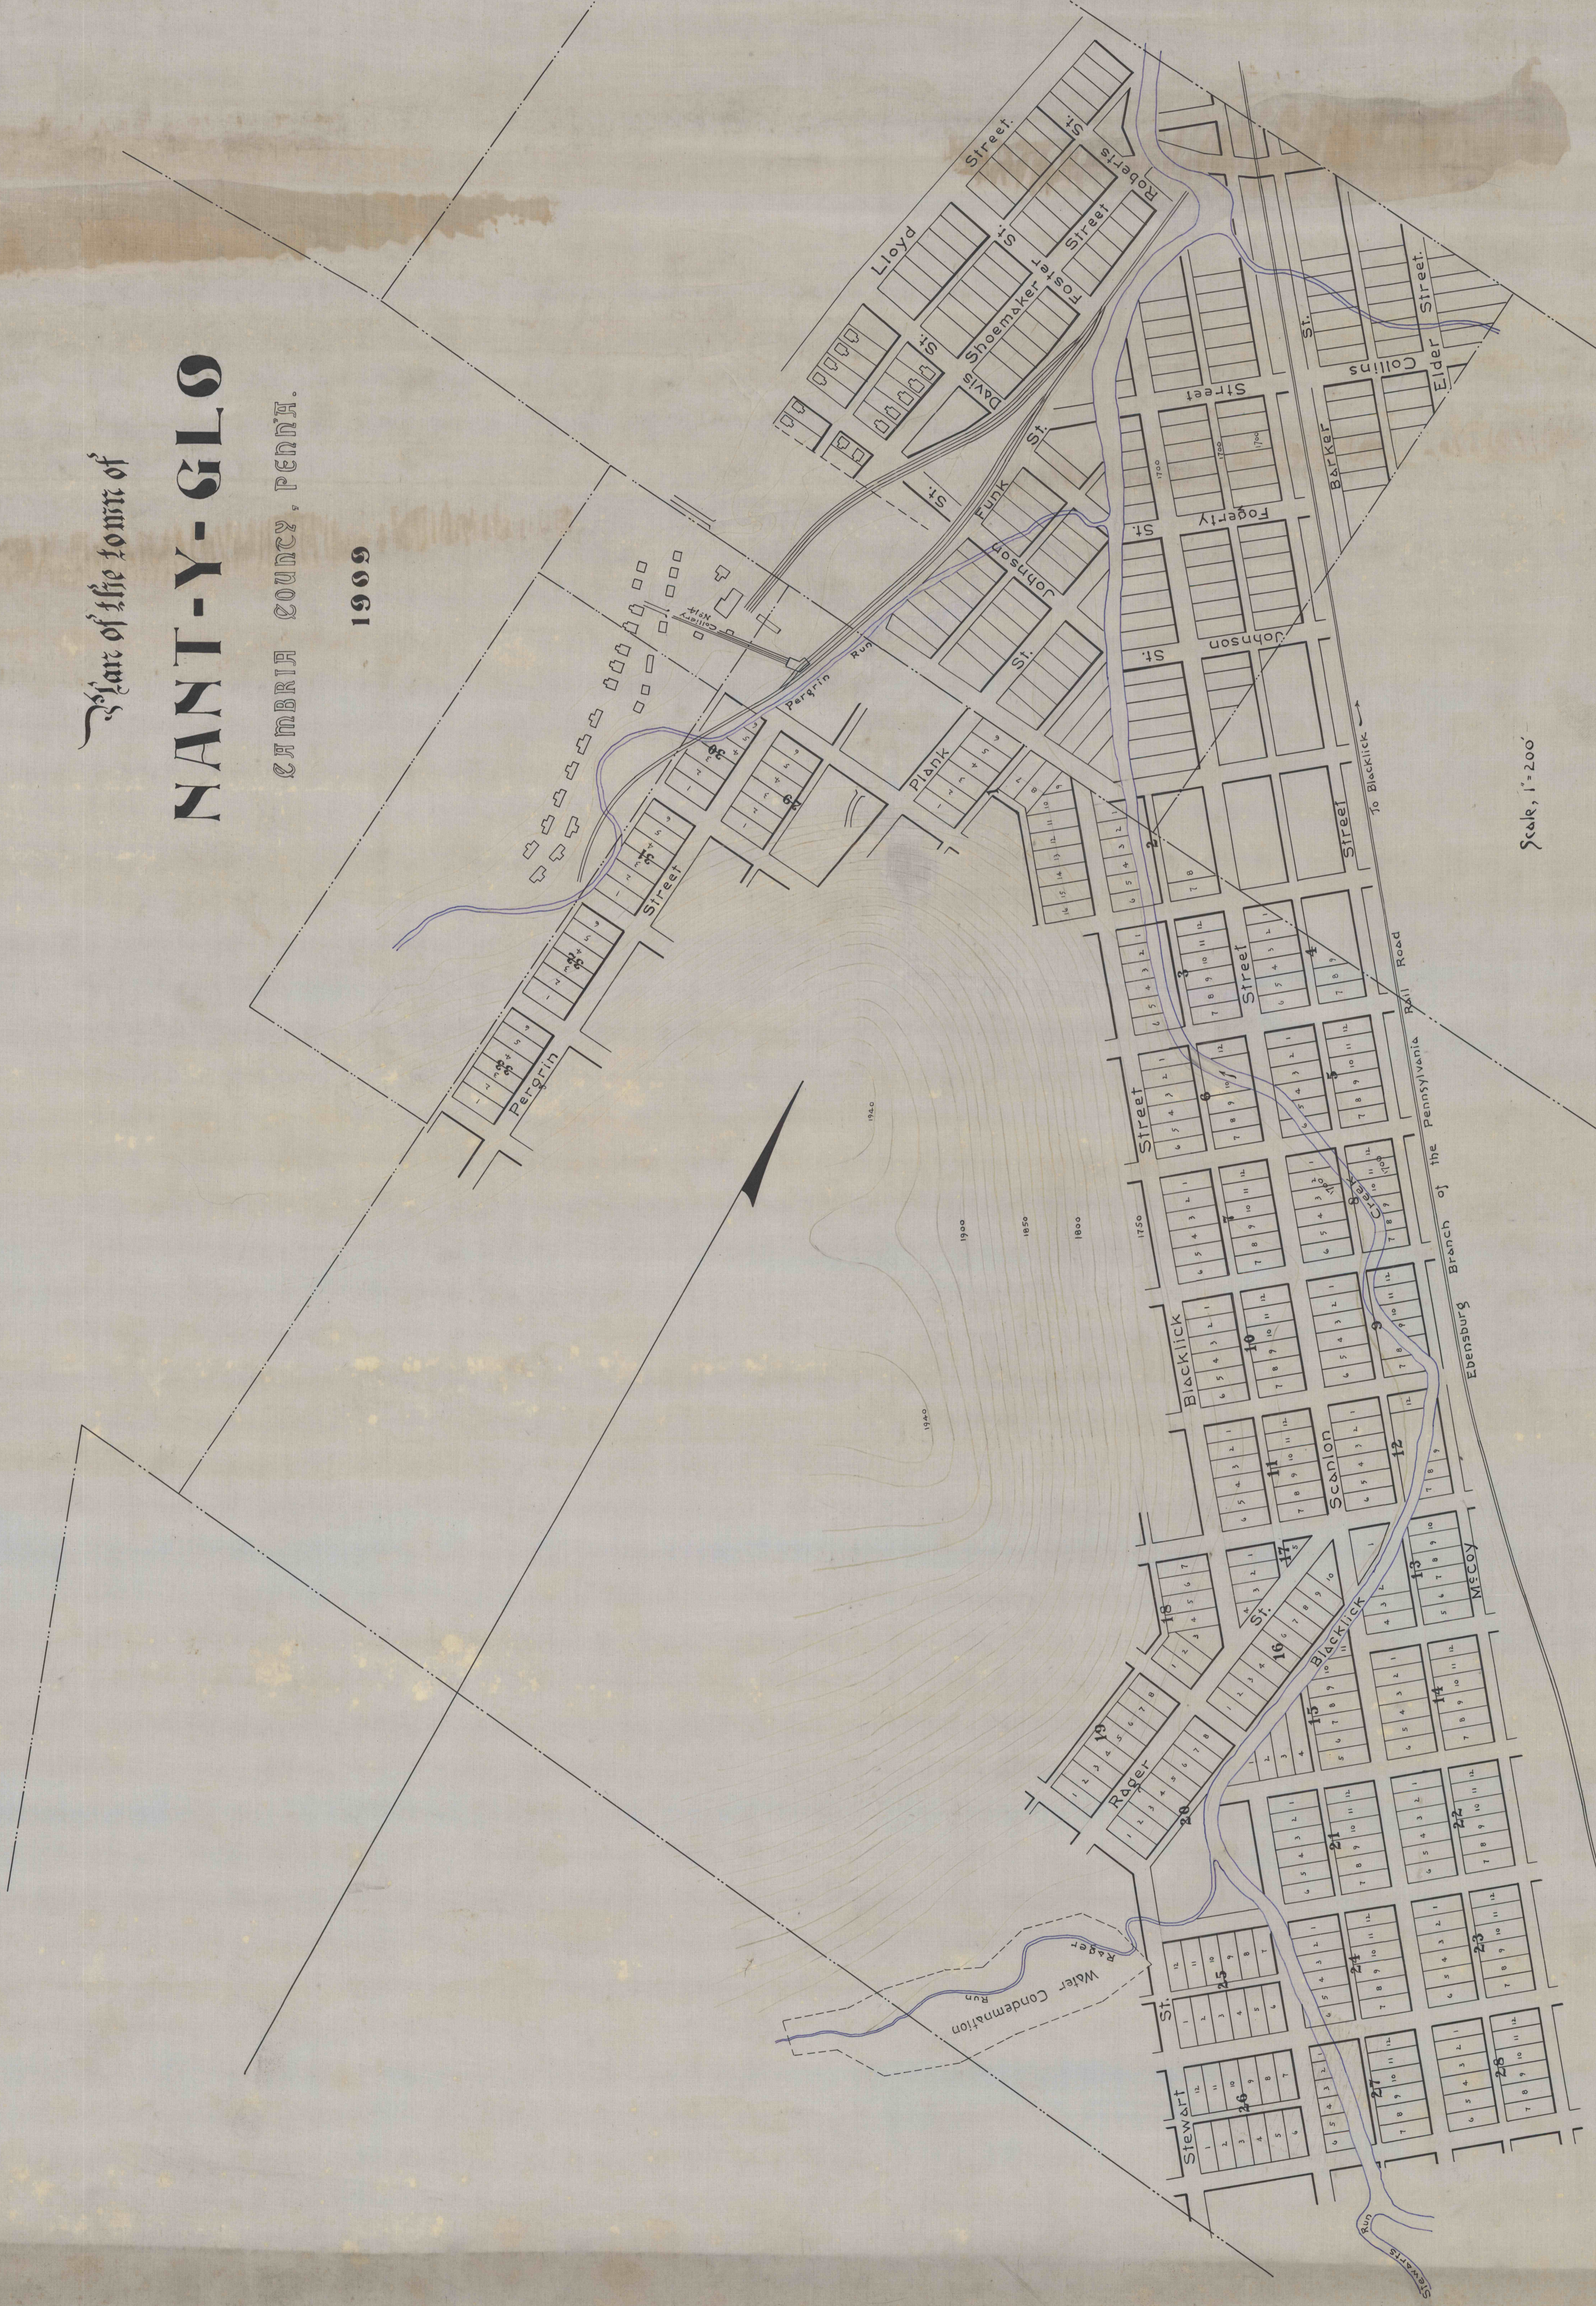

Map of the town of  
**NANT-Y-GLO**  
CAMBRIA COUNTY, PENN.  
1909

Scale, 1"=200'

627-D