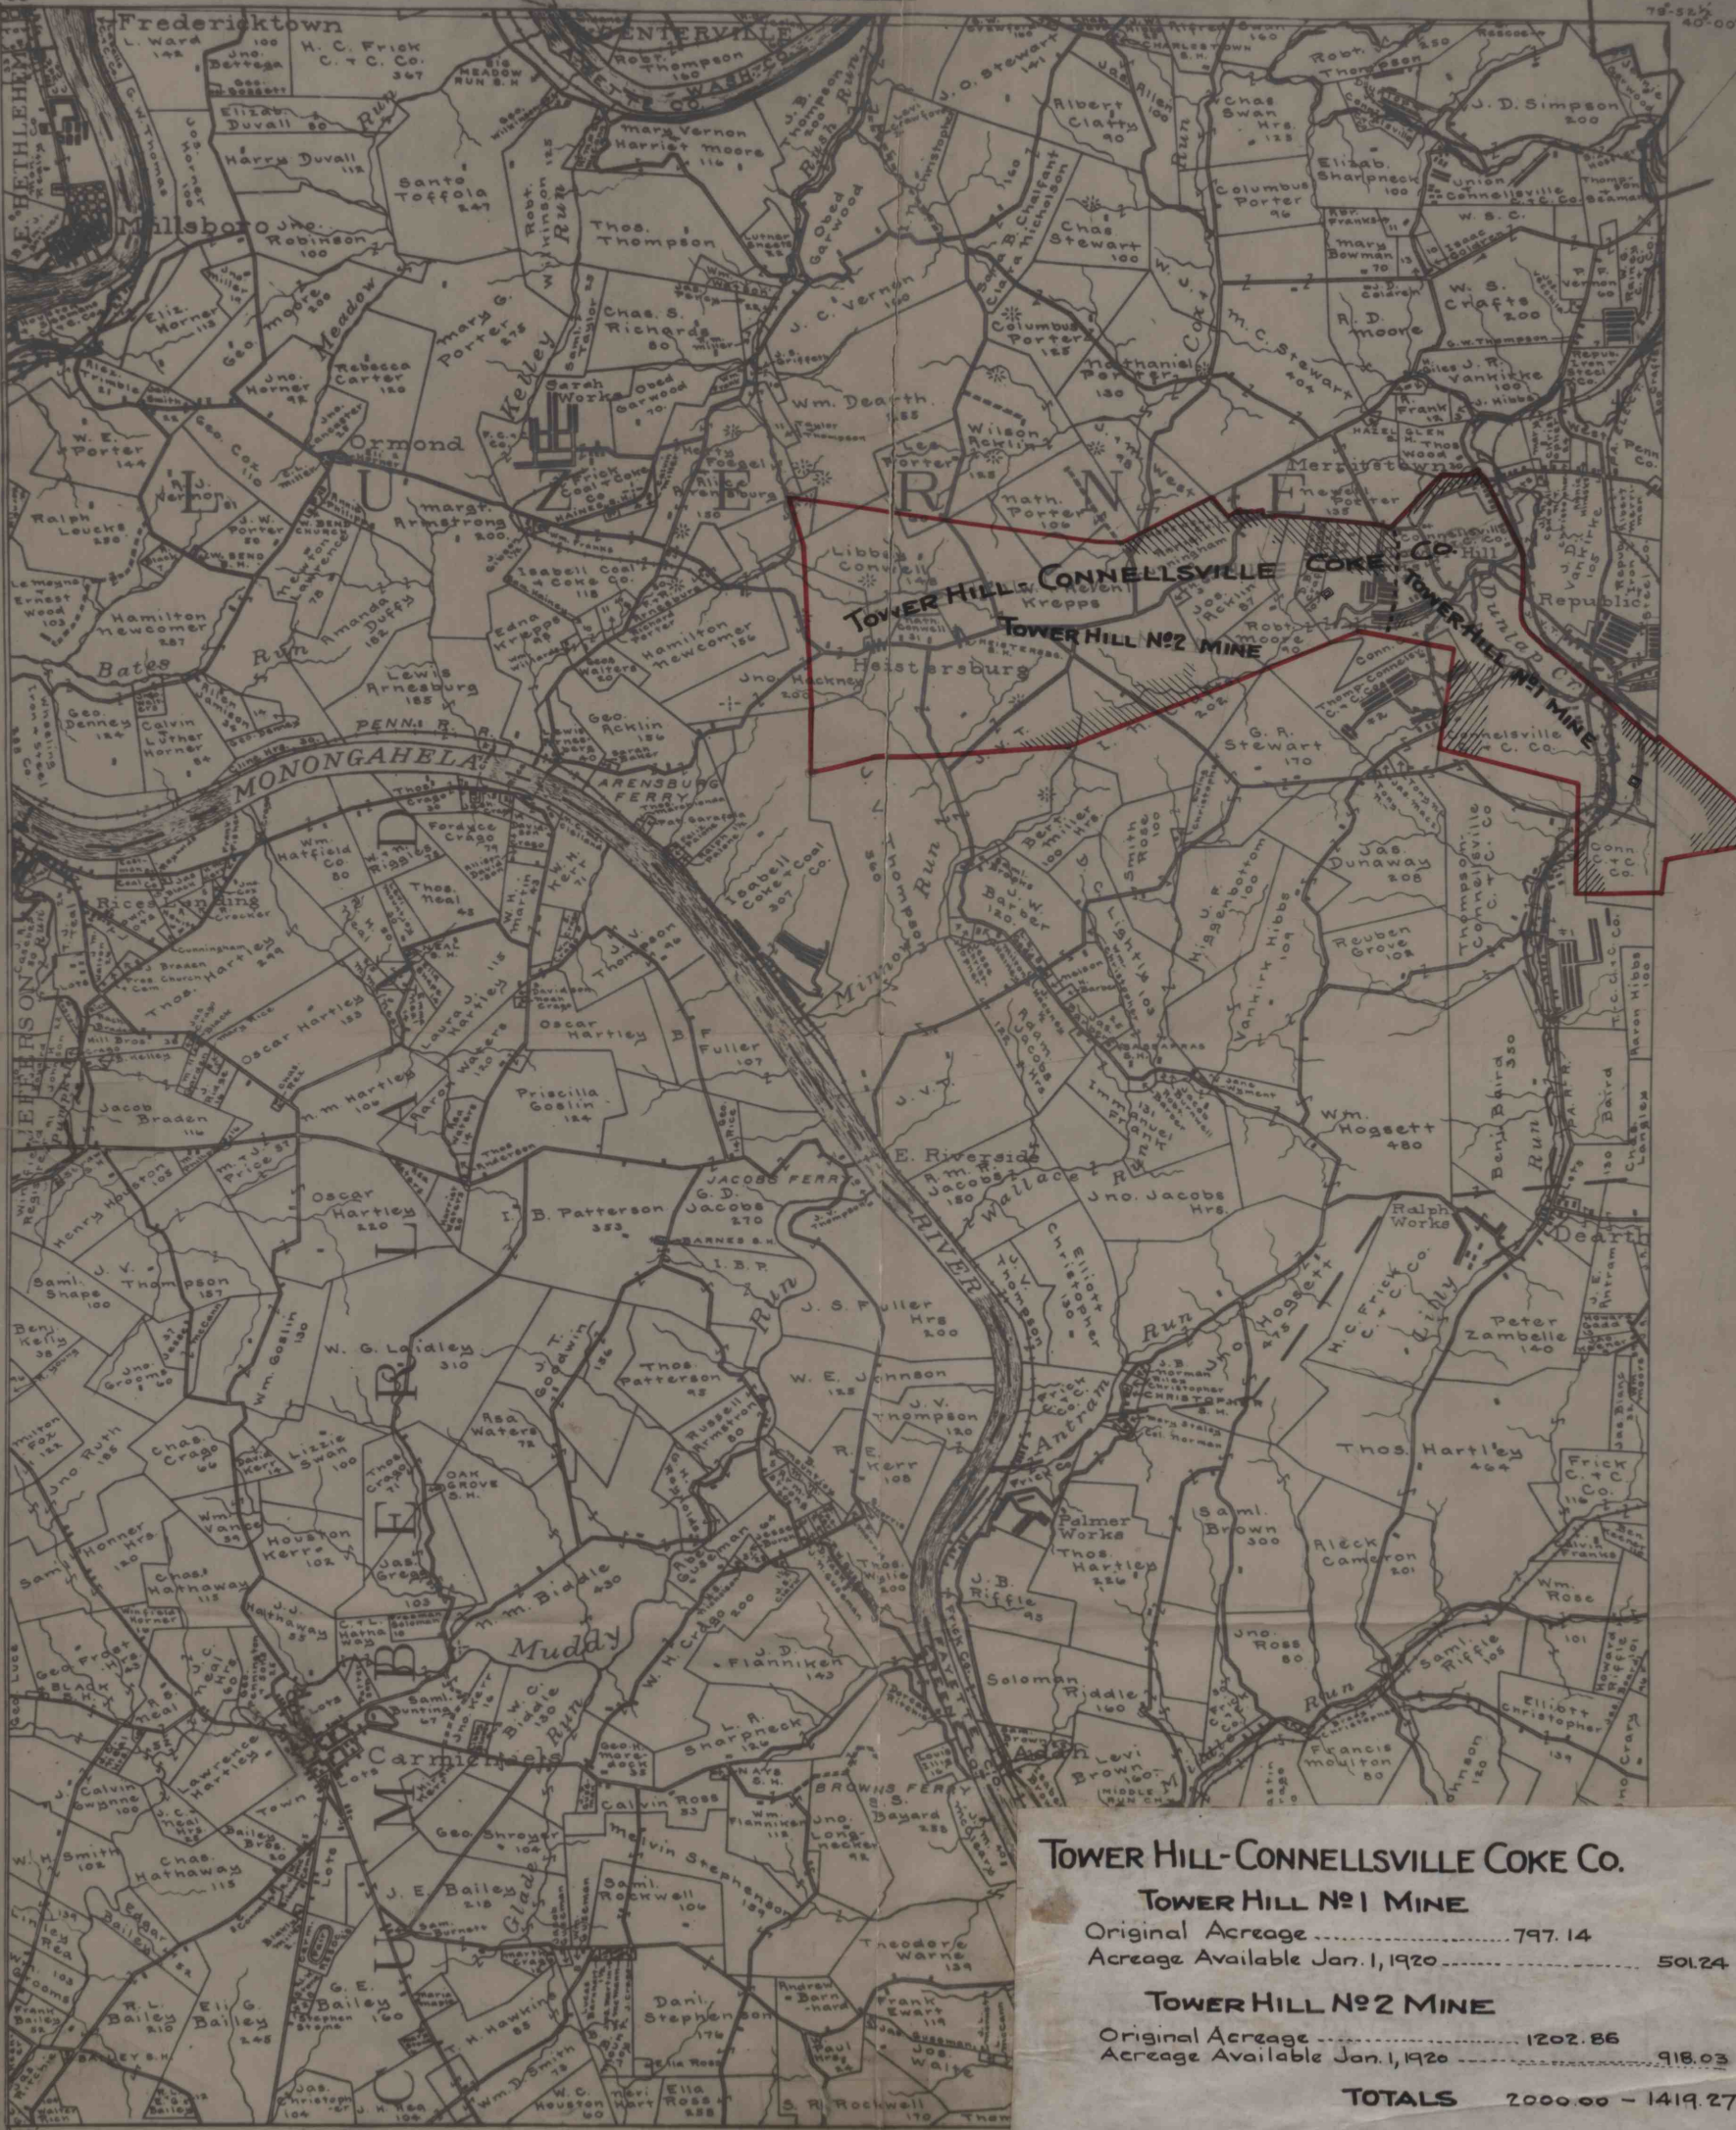

MASONTOWN QUADRANGLE N. W. 4

TOWER HILL-CONNELLSVILLE COKE CO.	
TOWER HILL No. 1 MINE	
Original Acreage	797.14
Acreage Available Jan. 1, 1920	501.24
TOWER HILL No. 2 MINE	
Original Acreage	1202.86
Acreage Available Jan. 1, 1920	918.03
TOTALS	2000.00 - 1419.27