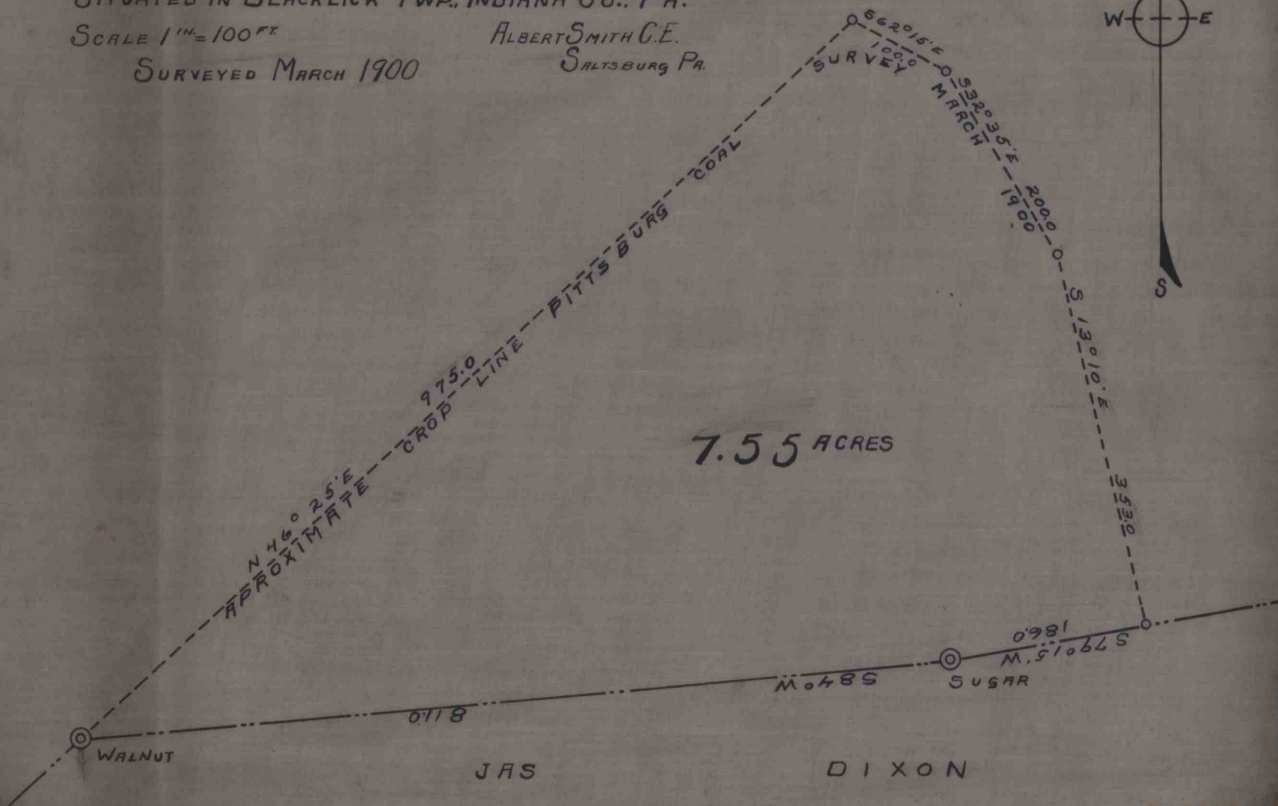

COAL LANDS  
OF  
HENRY GRAFF ESTATE

SITUATED IN BLACKLICK TWP., INDIANA CO., PA.

SCALE 1" = 100 FT

SURVEYED MARCH 1900

ALBERT SMITH C.E.  
SALTSBURG PA.

G.C. 2689-5  
416