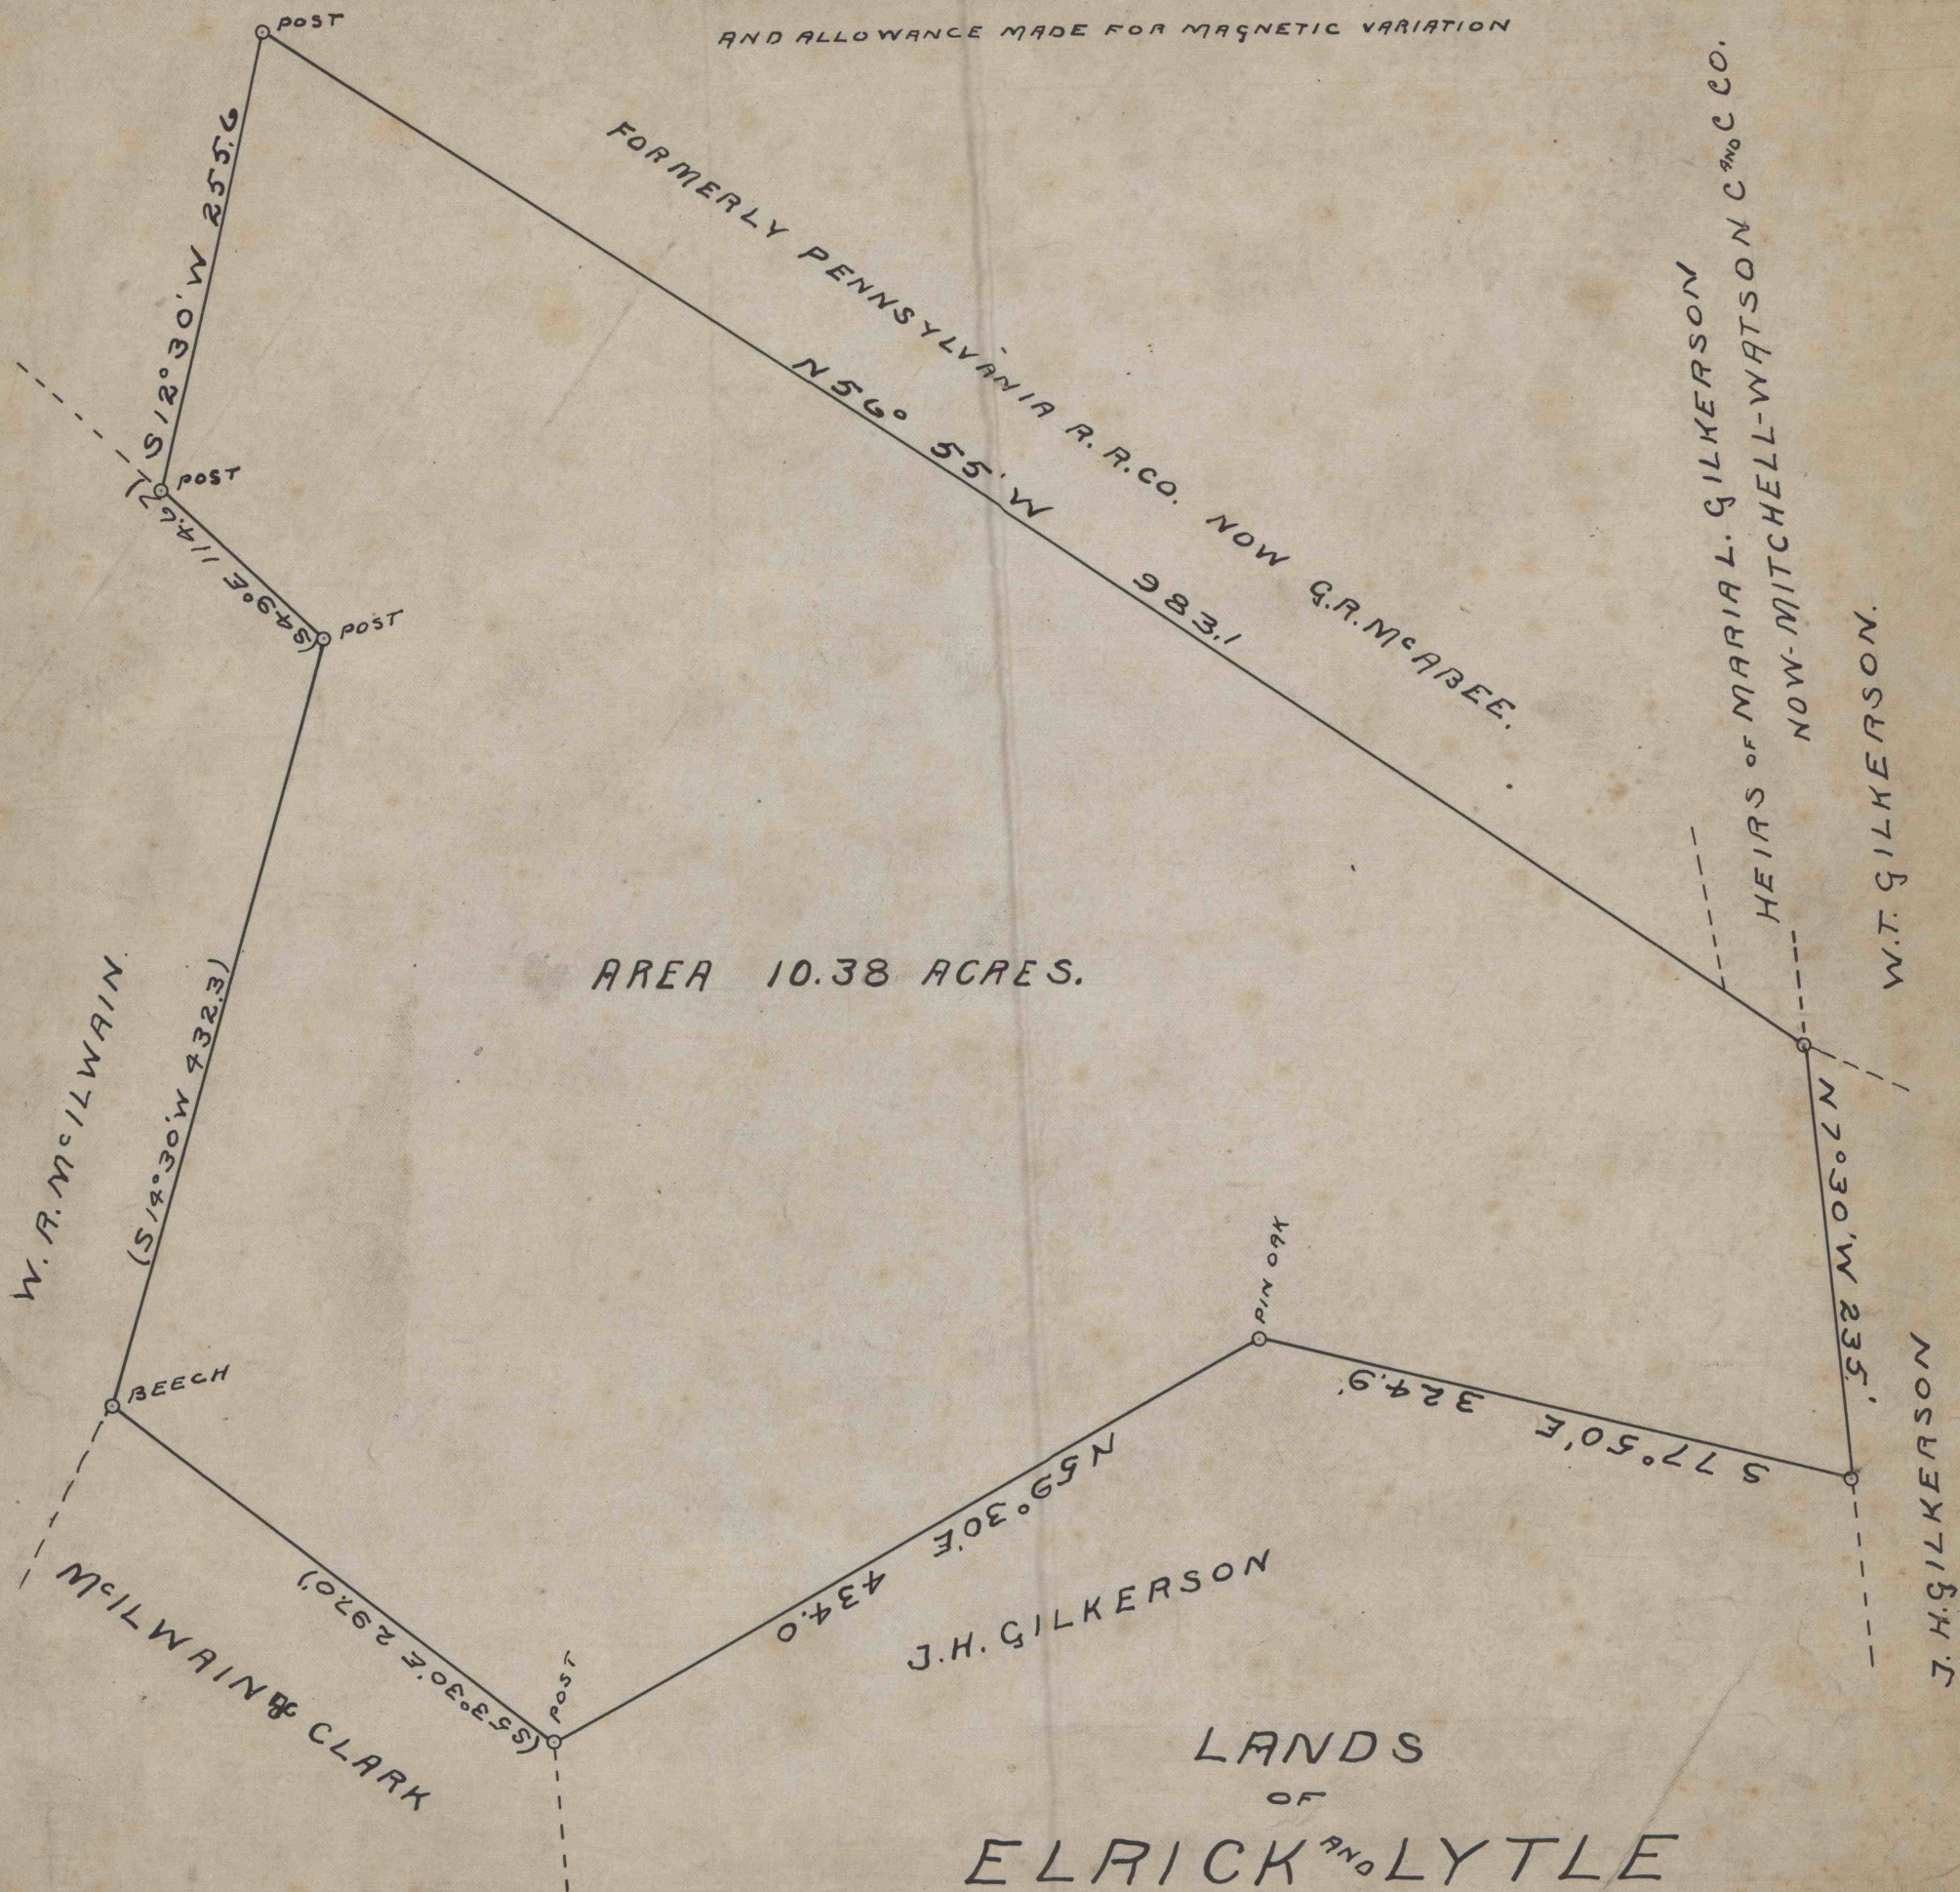

NOTE - COURSES AND DISTANCES IN BRACKETS (-) TAKEN FROM OLD DEEDS  
AND ALLOWANCE MADE FOR MAGNETIC VARIATION

AREA 10.38 ACRES.

LANDS  
OF  
ELRICK AND LYTTLE

SITUATED IN CONEMAUGH TWP. INDIANA CO. PA.

SCALE 1" = 100 FT.