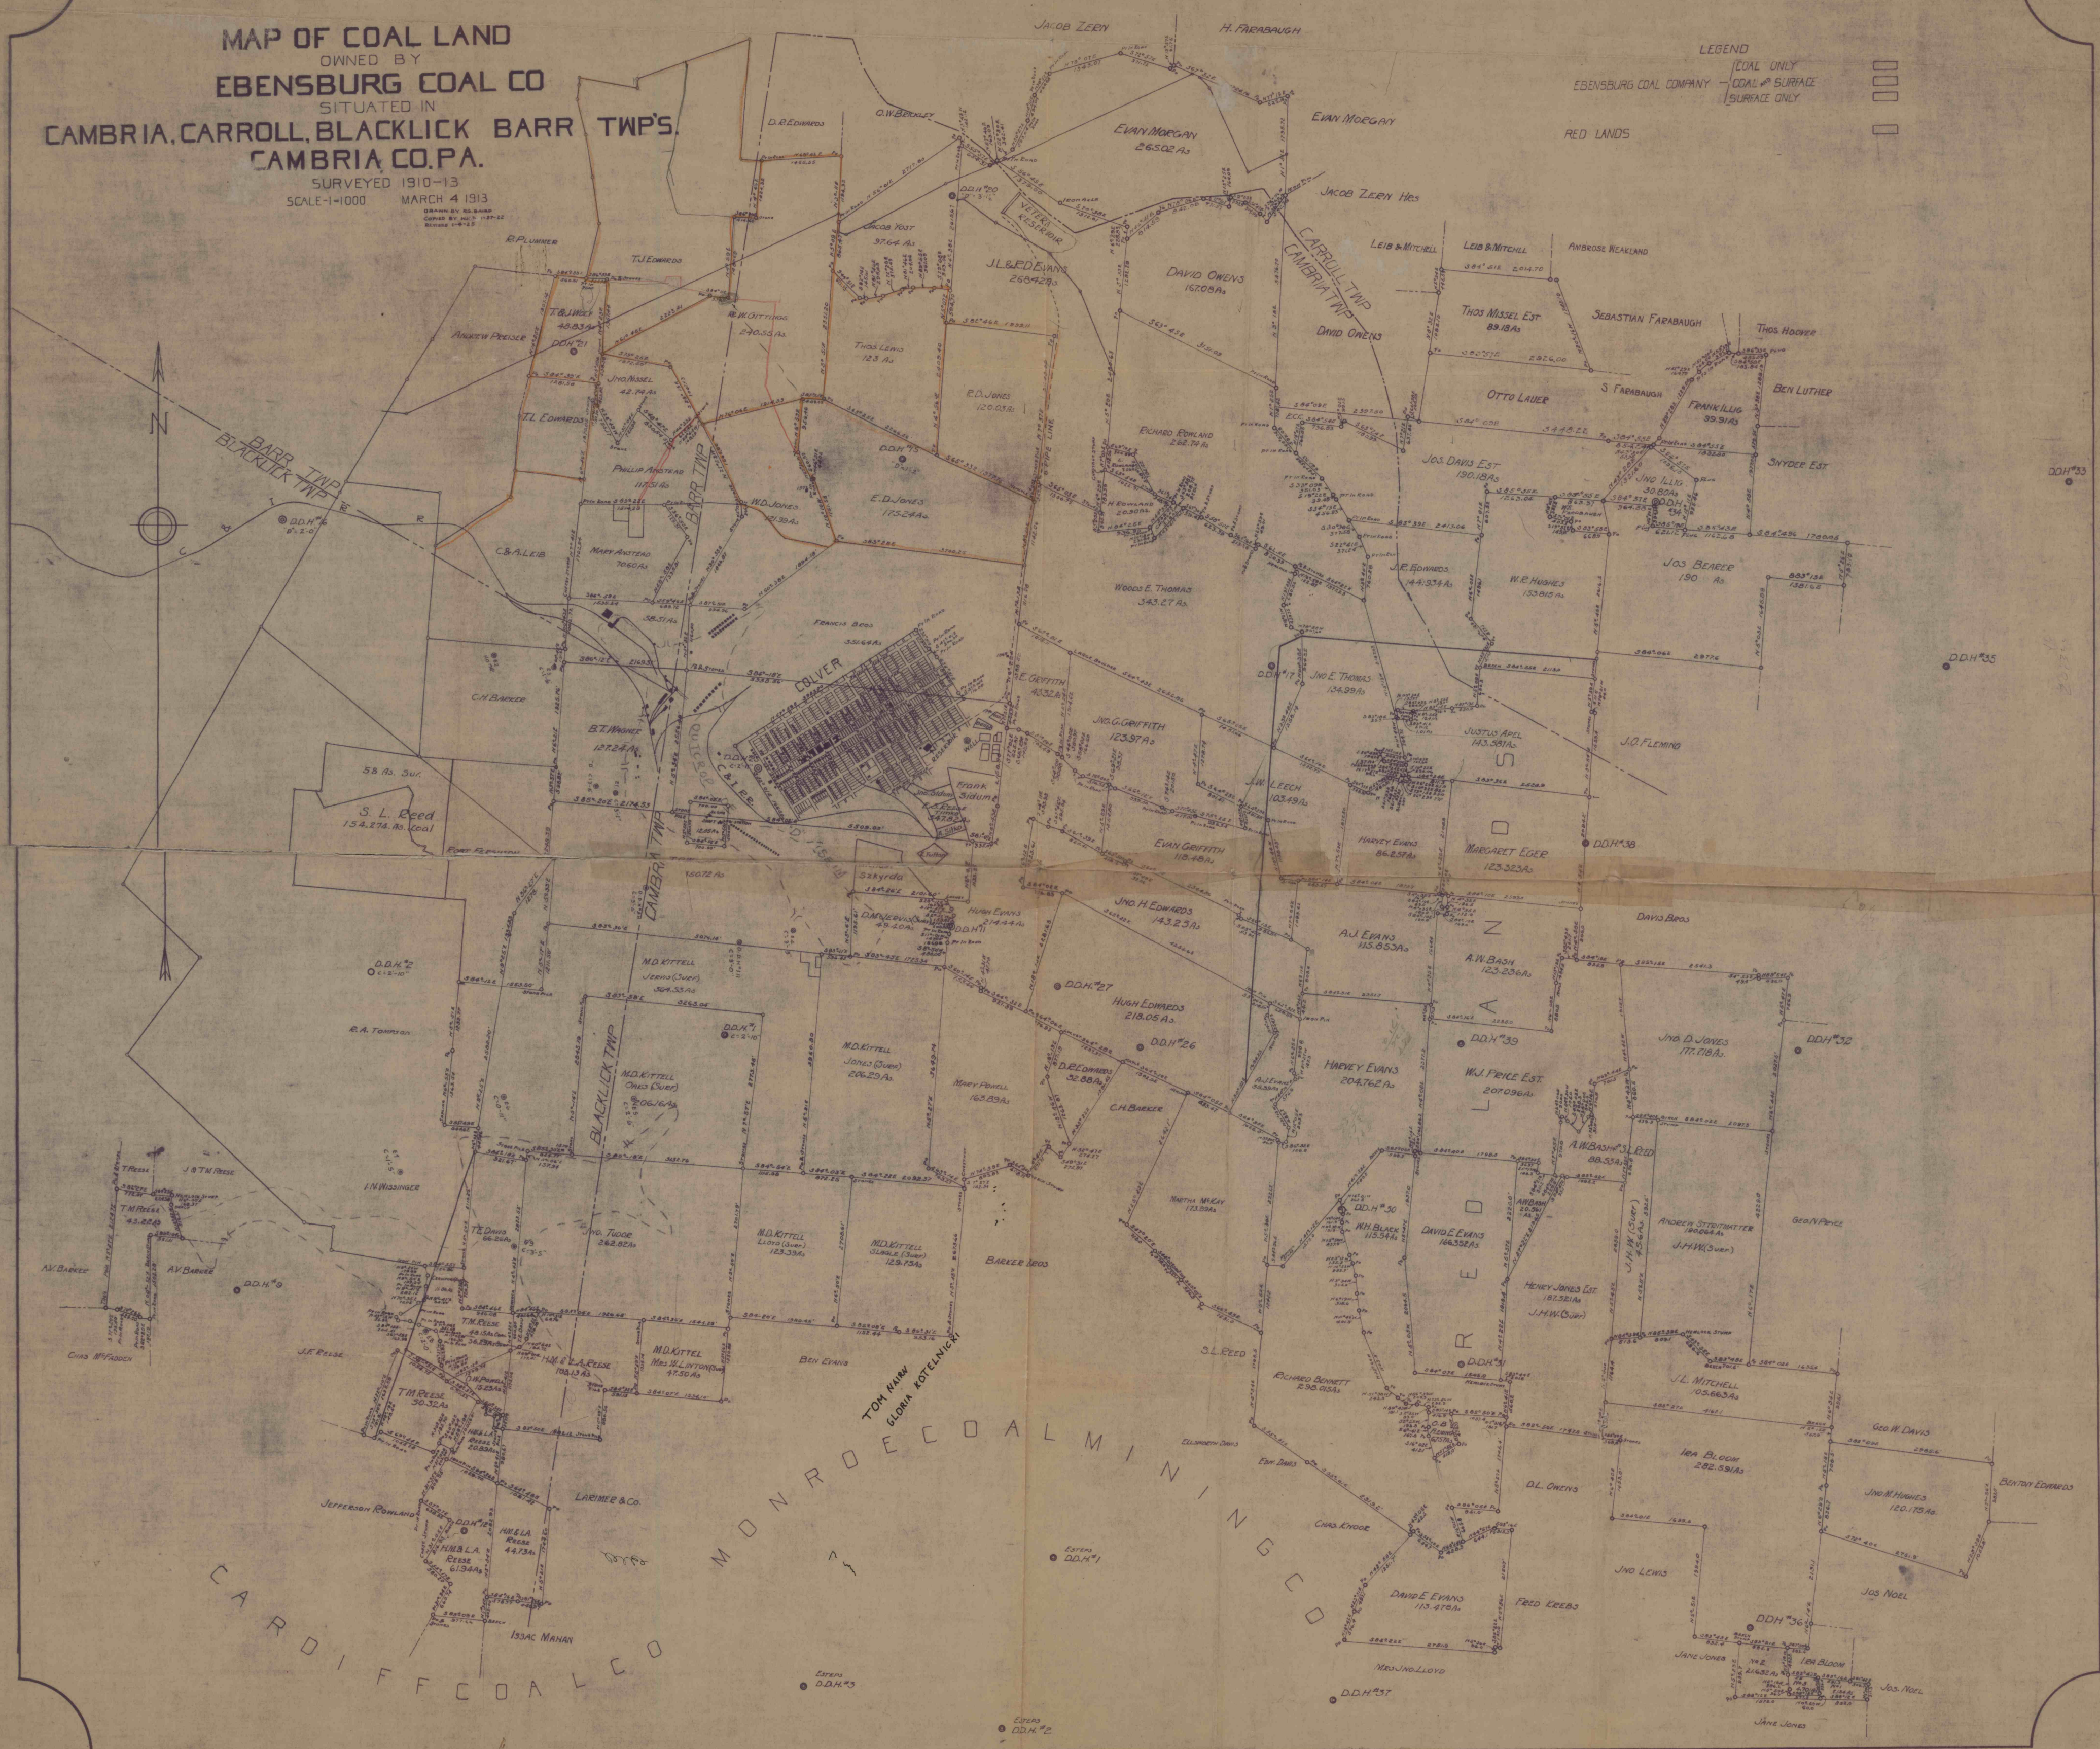

MAP OF COAL LAND
OWNED BY
EBENSBURG COAL CO
SITUATED IN
CAMBRIA, CARROLL, BLACKLICK BARR TWP'S.
CAMBRIA CO. PA.

SURVEYED 1910-13
SCALE-1=1000 MARCH 4 1913

LEGEND

COAL ONLY	□
COAL & SURFACE	□
SURFACE ONLY	□

EBENSBURG COAL COMPANY

RED LANDS

CARDIFF COAL CO

MONROE COAL MINING CO

DDH #2

DDH #57

JANE JONES

JOS. NOEL

IRA BLOOM

JANE JONES