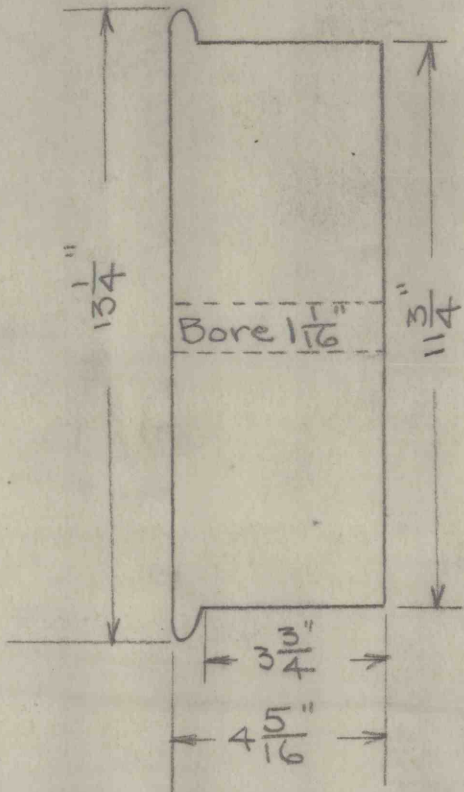

West 4006

WESTMORELAND MINING CO
CAST STEEL WHEEL FOR
MARCUS PICKING TABLE