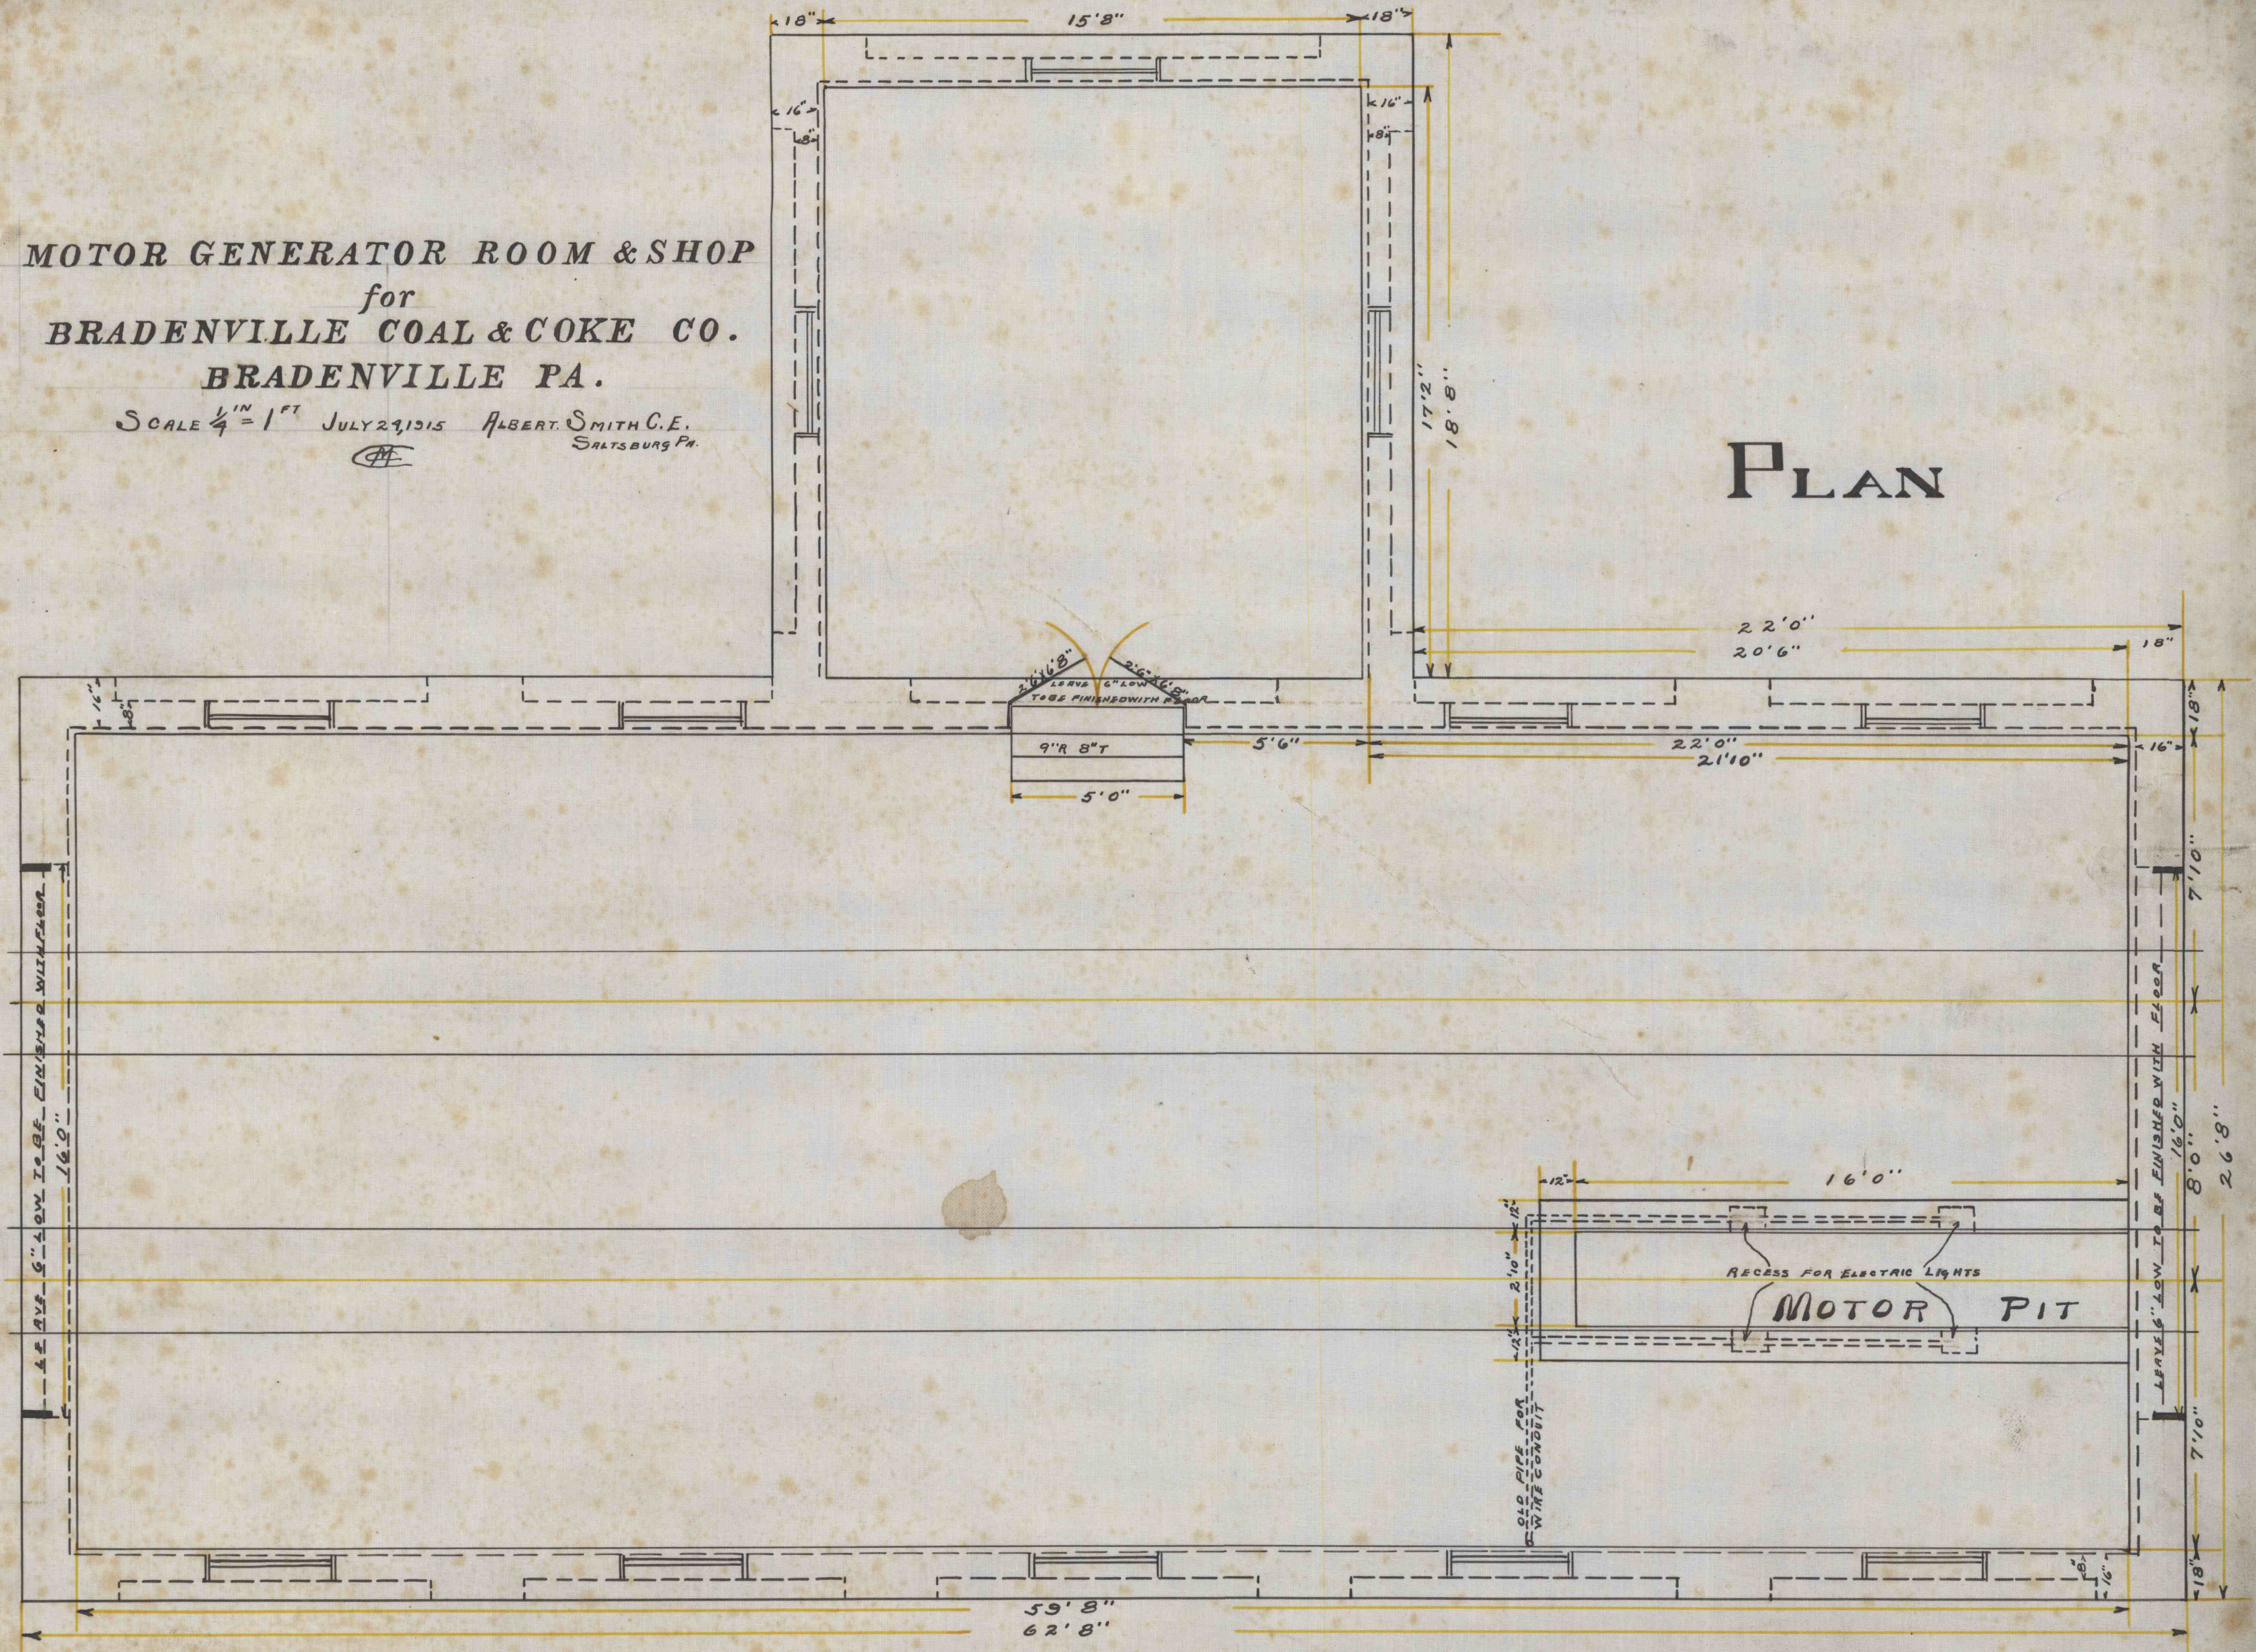

MOTOR GENERATOR ROOM & SHOP  
 for  
 BRADENVILLE COAL & COKE CO.  
 BRADENVILLE PA.

SCALE  $\frac{1}{4}'' = 1'$  JULY 29, 1915 ALBERT SMITH C.E.  
 SALTSBURG PA.

PLAN

Br. 2714/5  
 52271