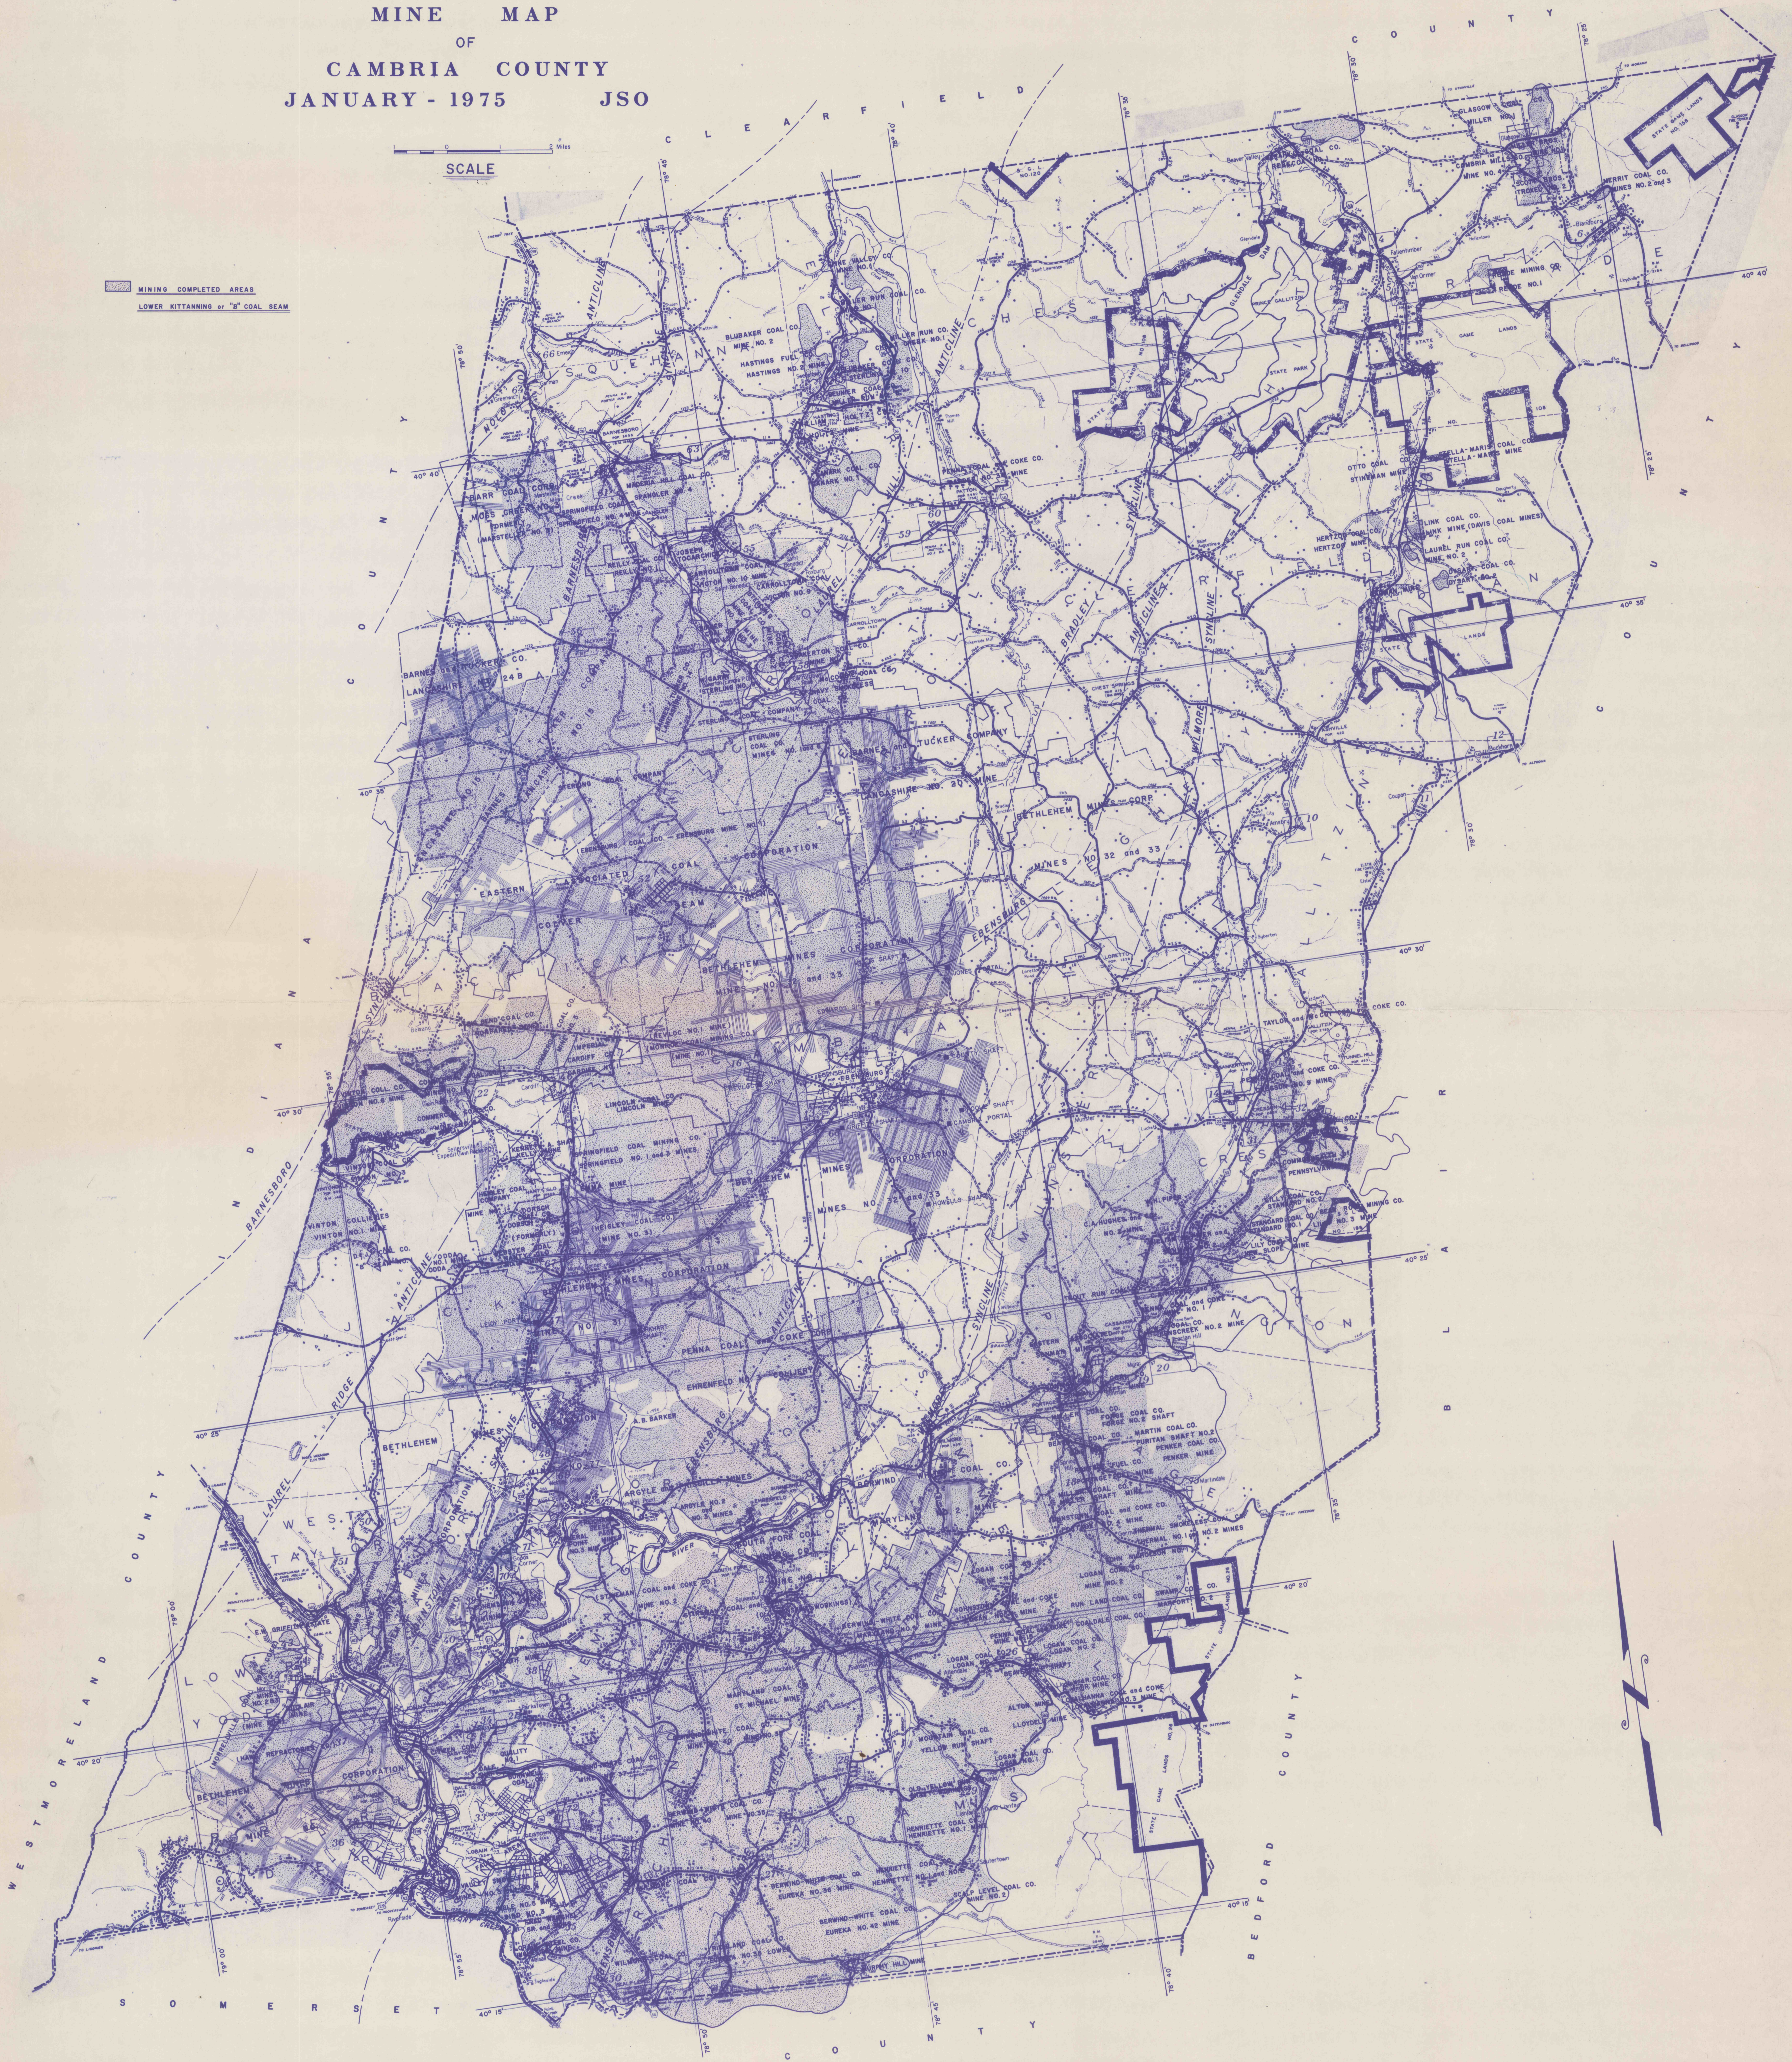

COMMONWEALTH OF PENNSYLVANIA
DEPARTMENT OF ENVIRONMENTAL RESOURCES
BUREAU OF LAND PROTECTION
DIVISION OF MINE SUBSIDENCE REGULATION

MINE MAP
OF
CAMBRIA COUNTY
JANUARY - 1975 JSO

SCALE

MINING COMPLETED AREAS
LOWER KITTANNING or "B" COAL SEAM