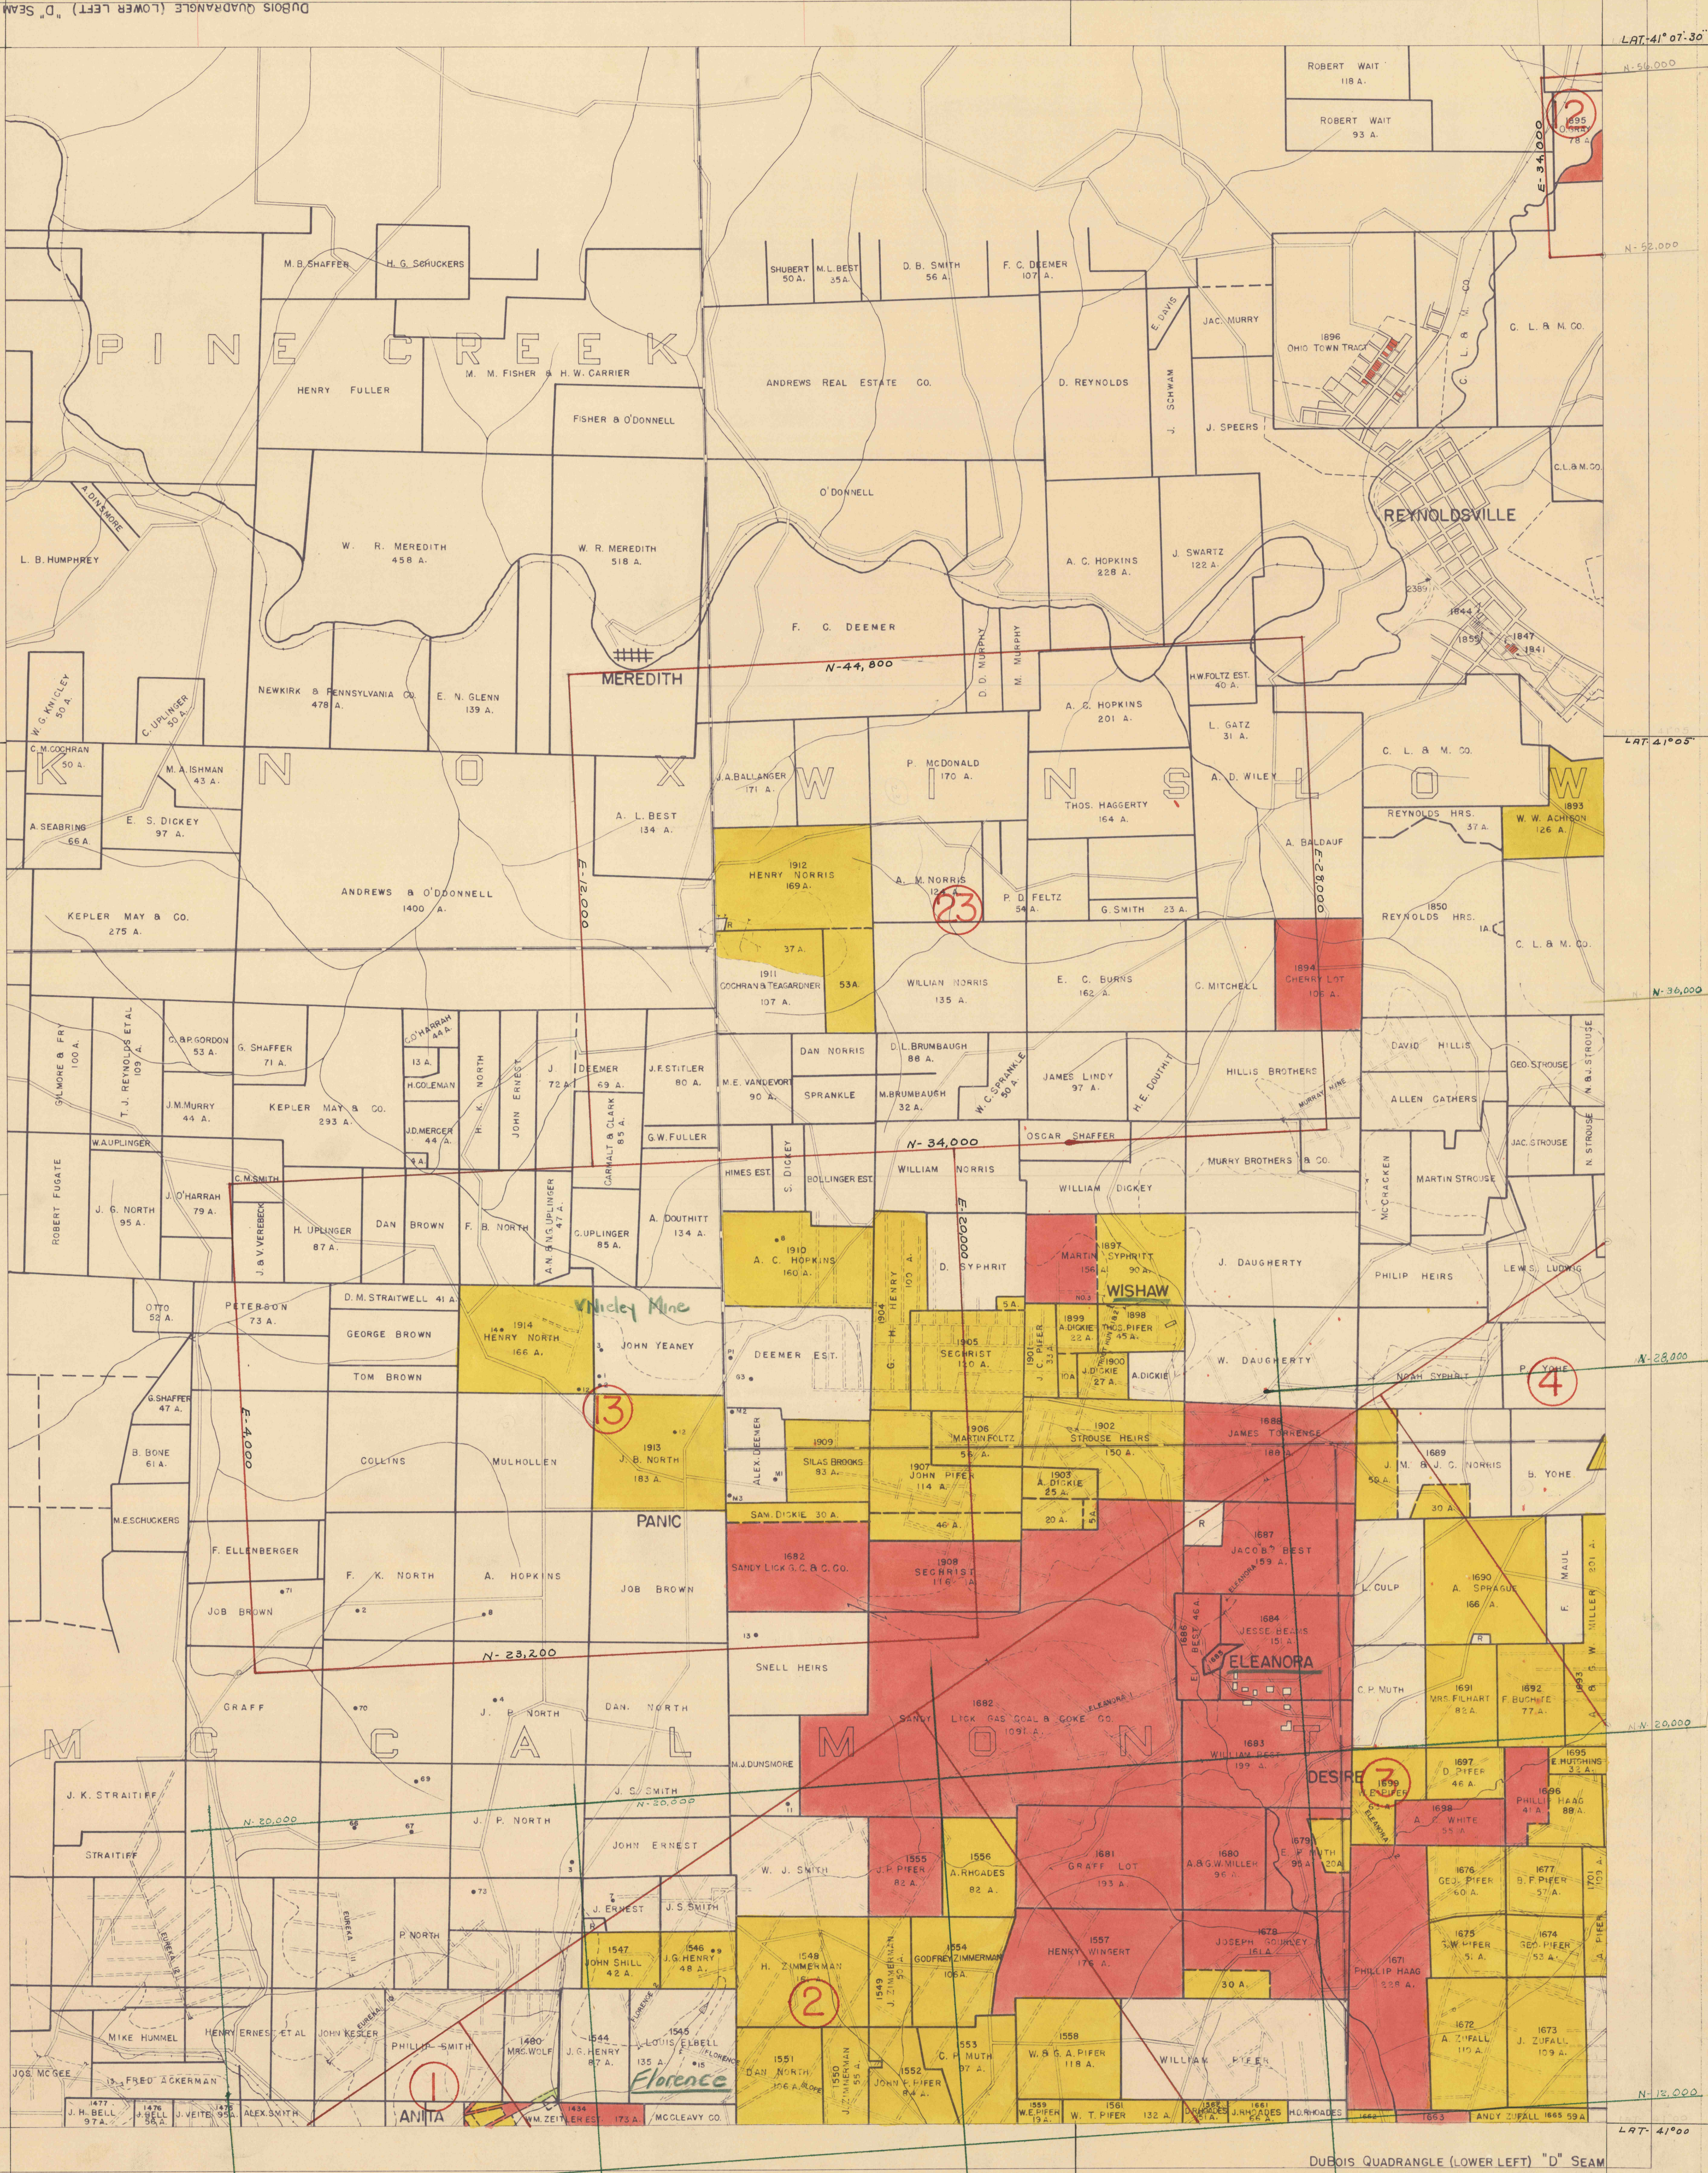

Scene 3

DUBOIS QUADRANGLE (LOWER LEFT) "D" SEAM

LAT. 41° 07' 30"

LAT. 41° 05'

LAT. 41° 05'

LAT. 41° 00'

N-36,000

N-34,000

N-28,000

N-23,000

N-20,000

LAT. 41° 00'

LAT. 41° 00'

DUBOIS QUADRANGLE (LOWER LEFT) "D" SEAM