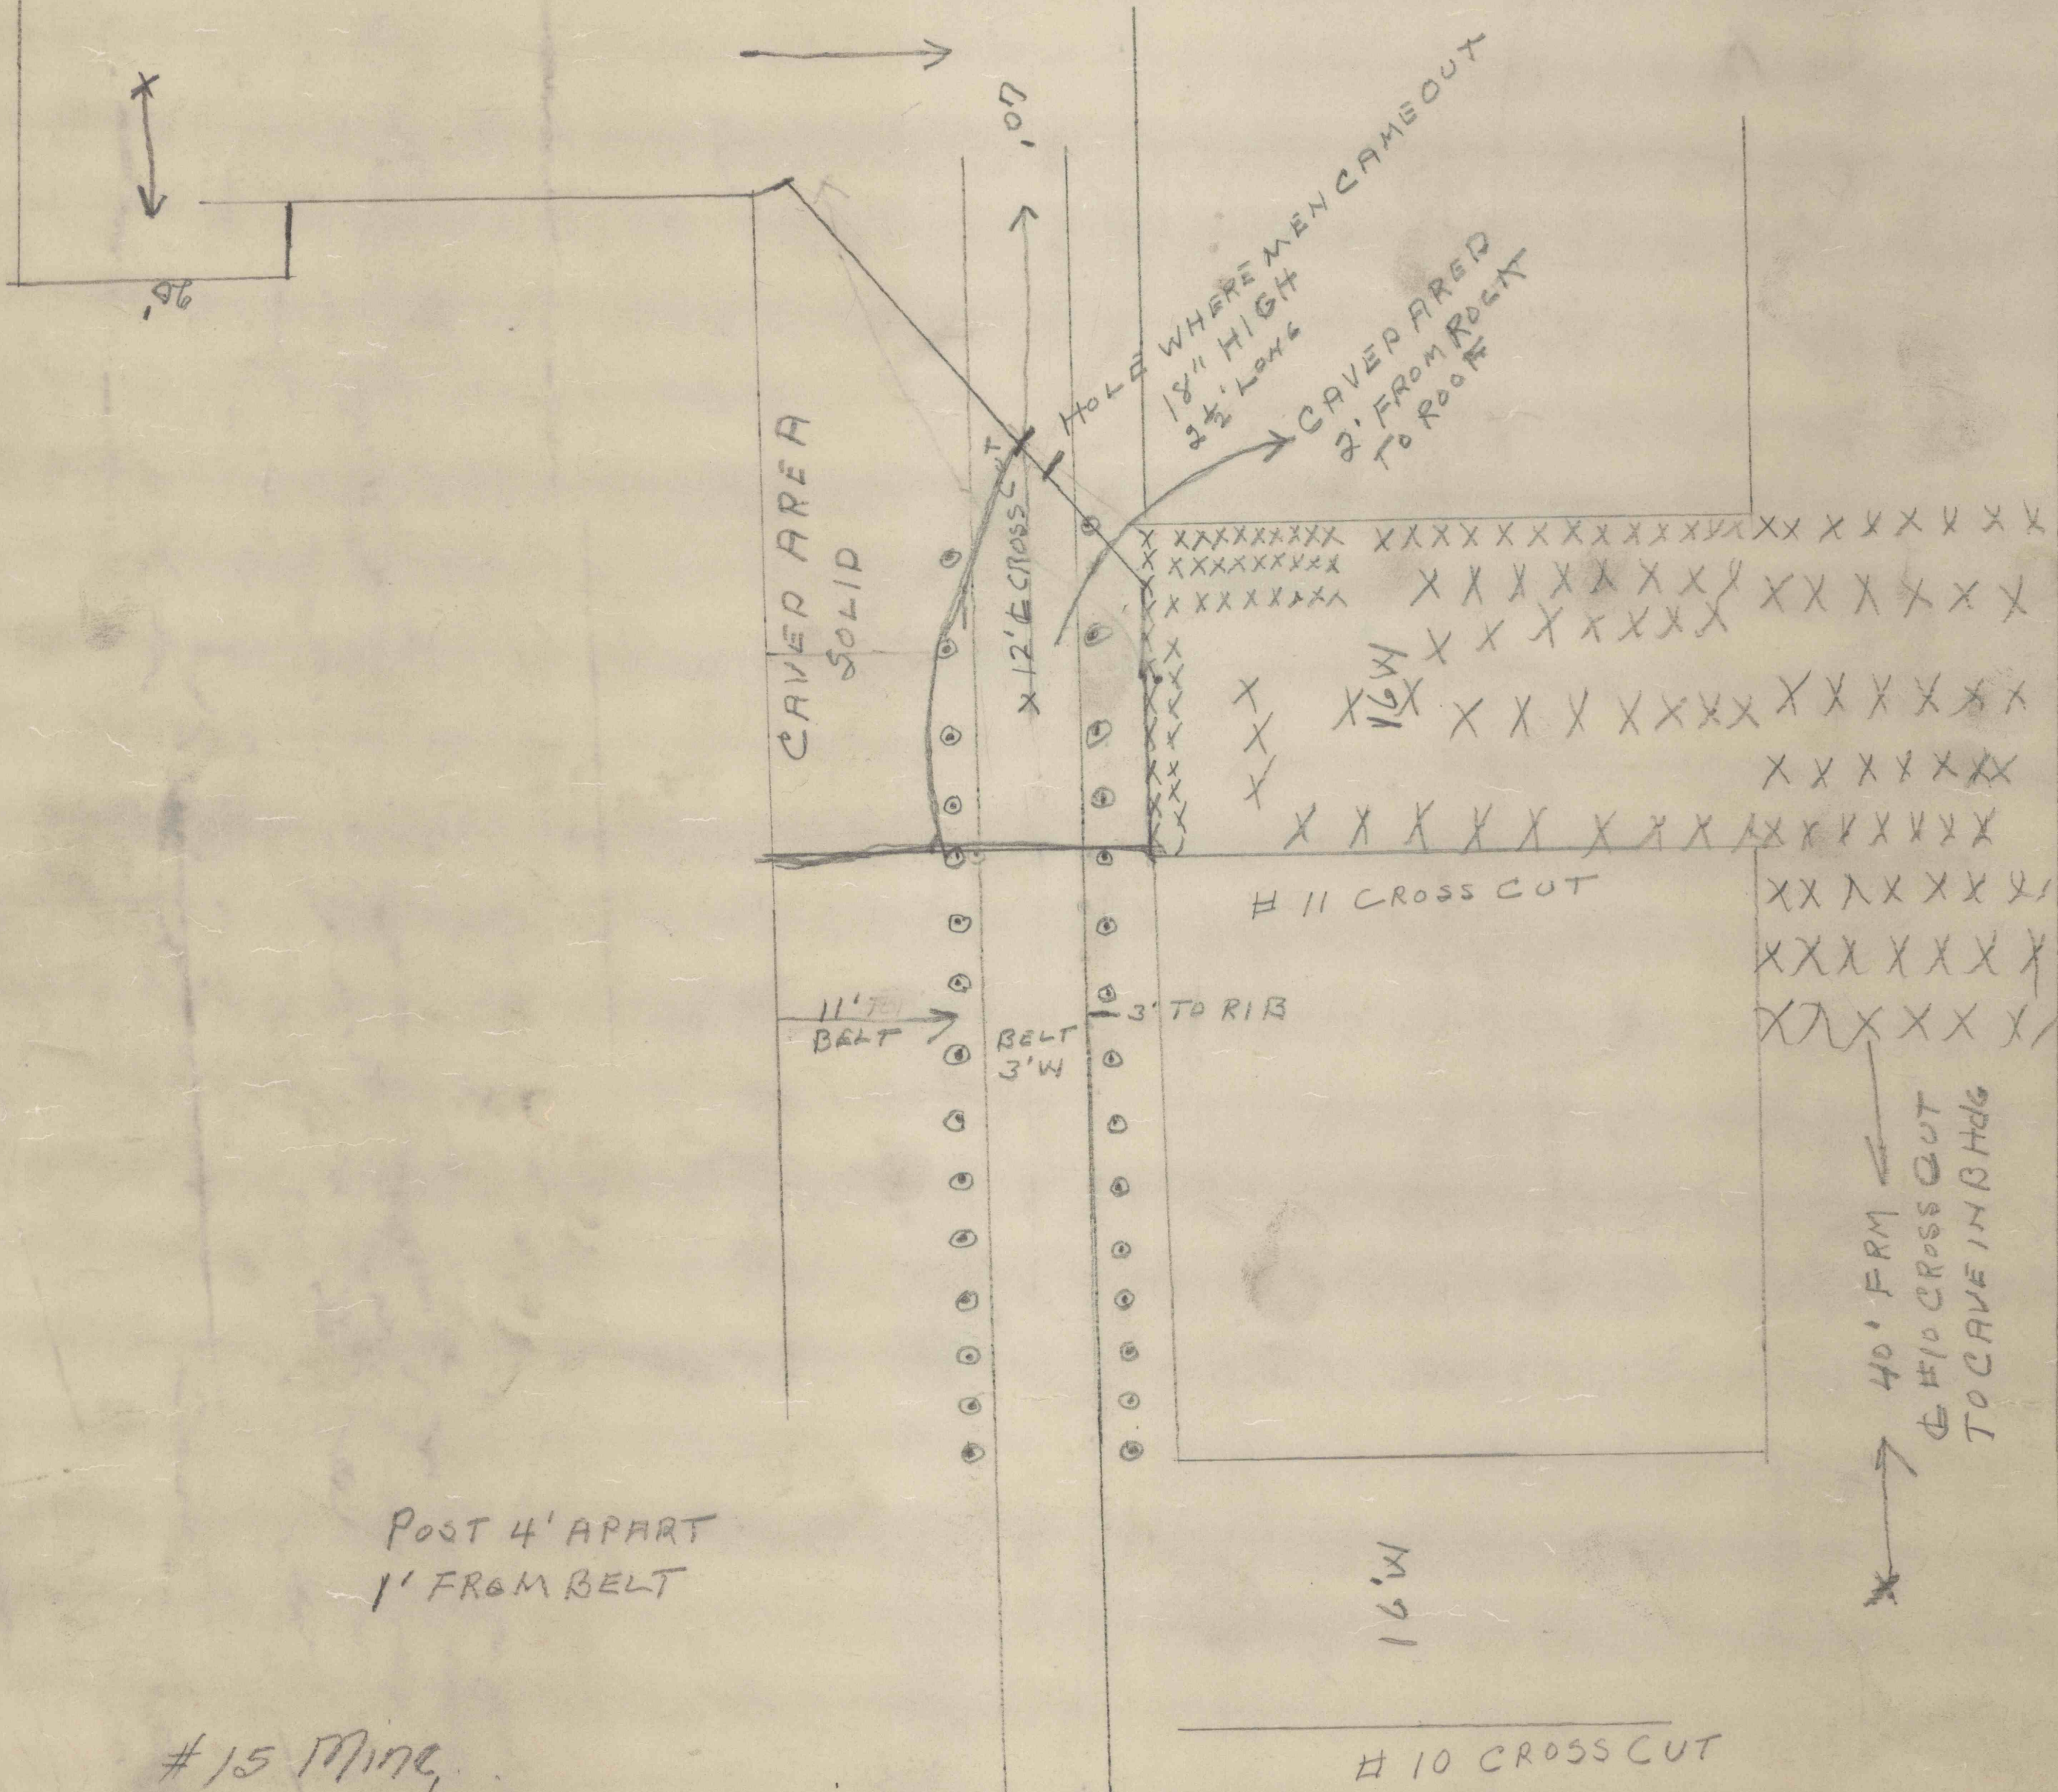

CAVE STARTED IN BHDG AT #11 CROSSCUT  
CAME THRU CROSSCUT AND ACROSS BELT  
HDG

POST 4' APART  
1' FROM BELT

#15 Mine  
V-3 Section  
Where cave trapped workmen