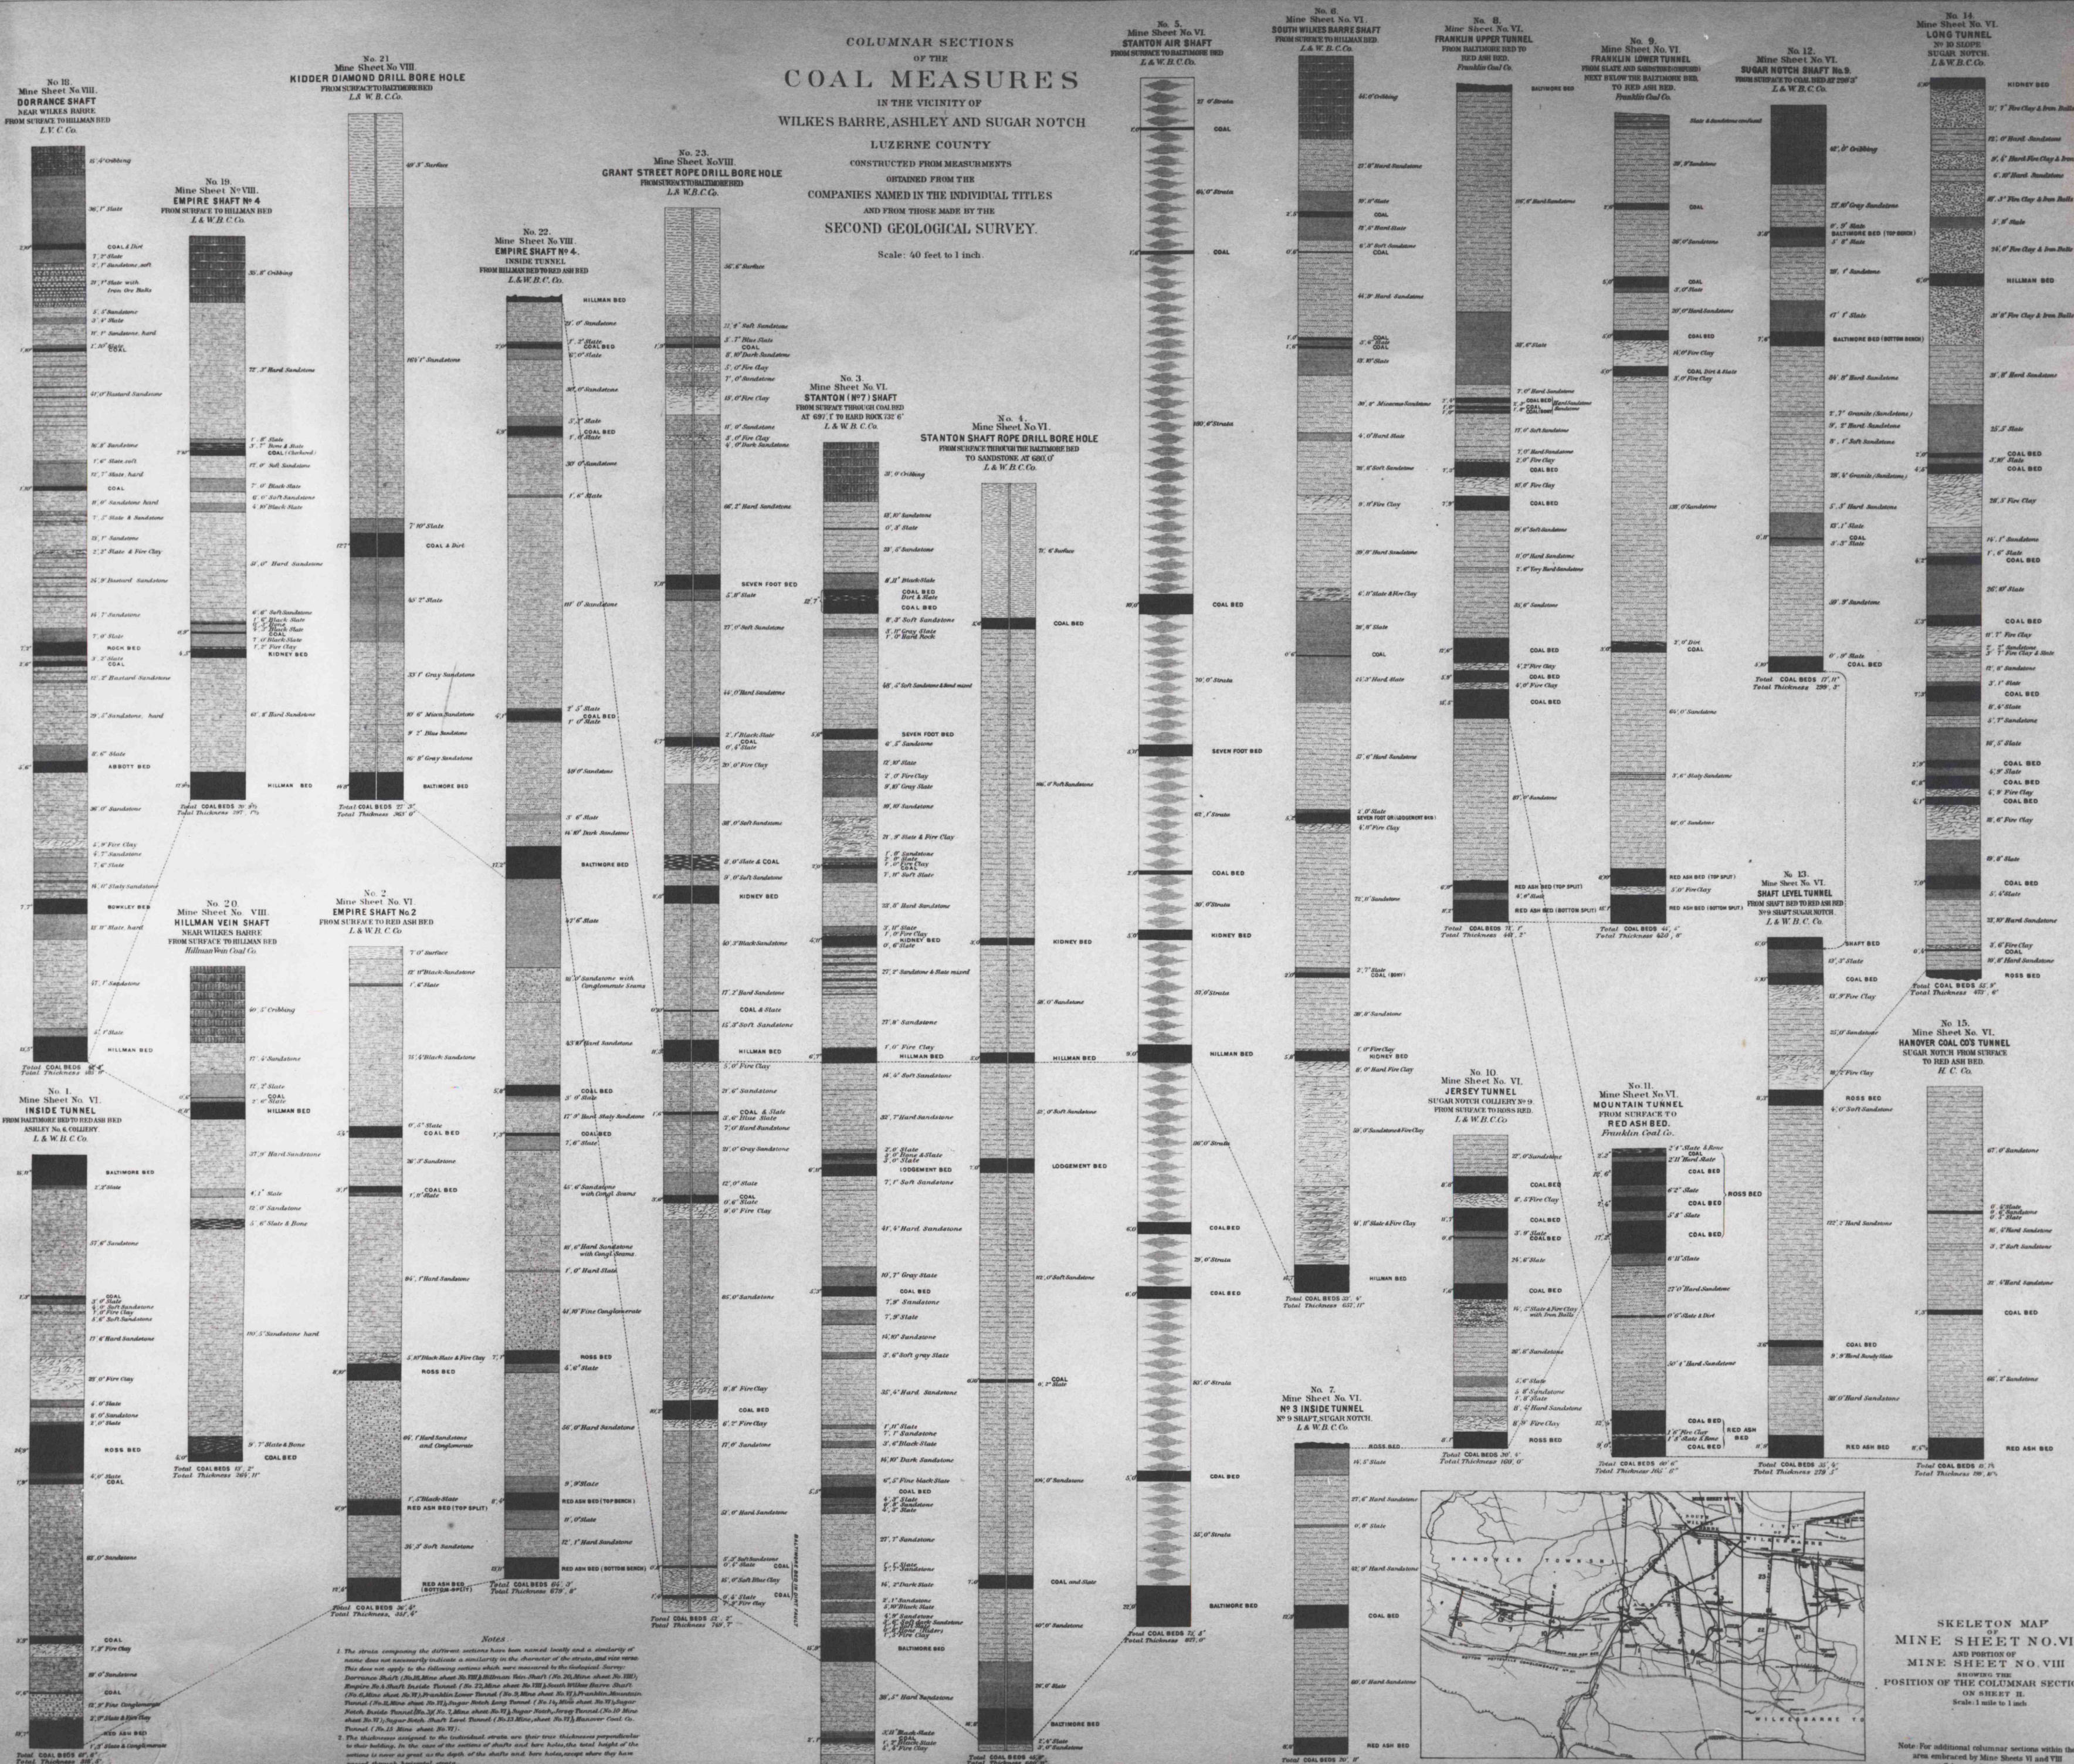

COLUMNAR SECTIONS OF THE COAL MEASURES IN THE VICINITY OF WILKES BARRE, ASHLEY AND SUGAR NOTCH, LUZERNE COUNTY, CONSTRUCTED FROM MEASUREMENTS OBTAINED FROM THE COMPANIES NAMED IN THE INDIVIDUAL TITLES AND FROM THOSE MADE BY THE SECOND GEOLOGICAL SURVEY.

Scale: 40 feet to 1 inch.