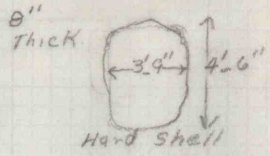

PILLARED  
AREA

PILLARED  
AREA

FATAL ACCIDENT  
WALTER MILLER  
LANCASHIRE NO. 24 MINE  
"B" SEAM SECTION 40A-5M.  
APRIL 19, 1967 6:40 P.M.  
SCALE 1"=10'