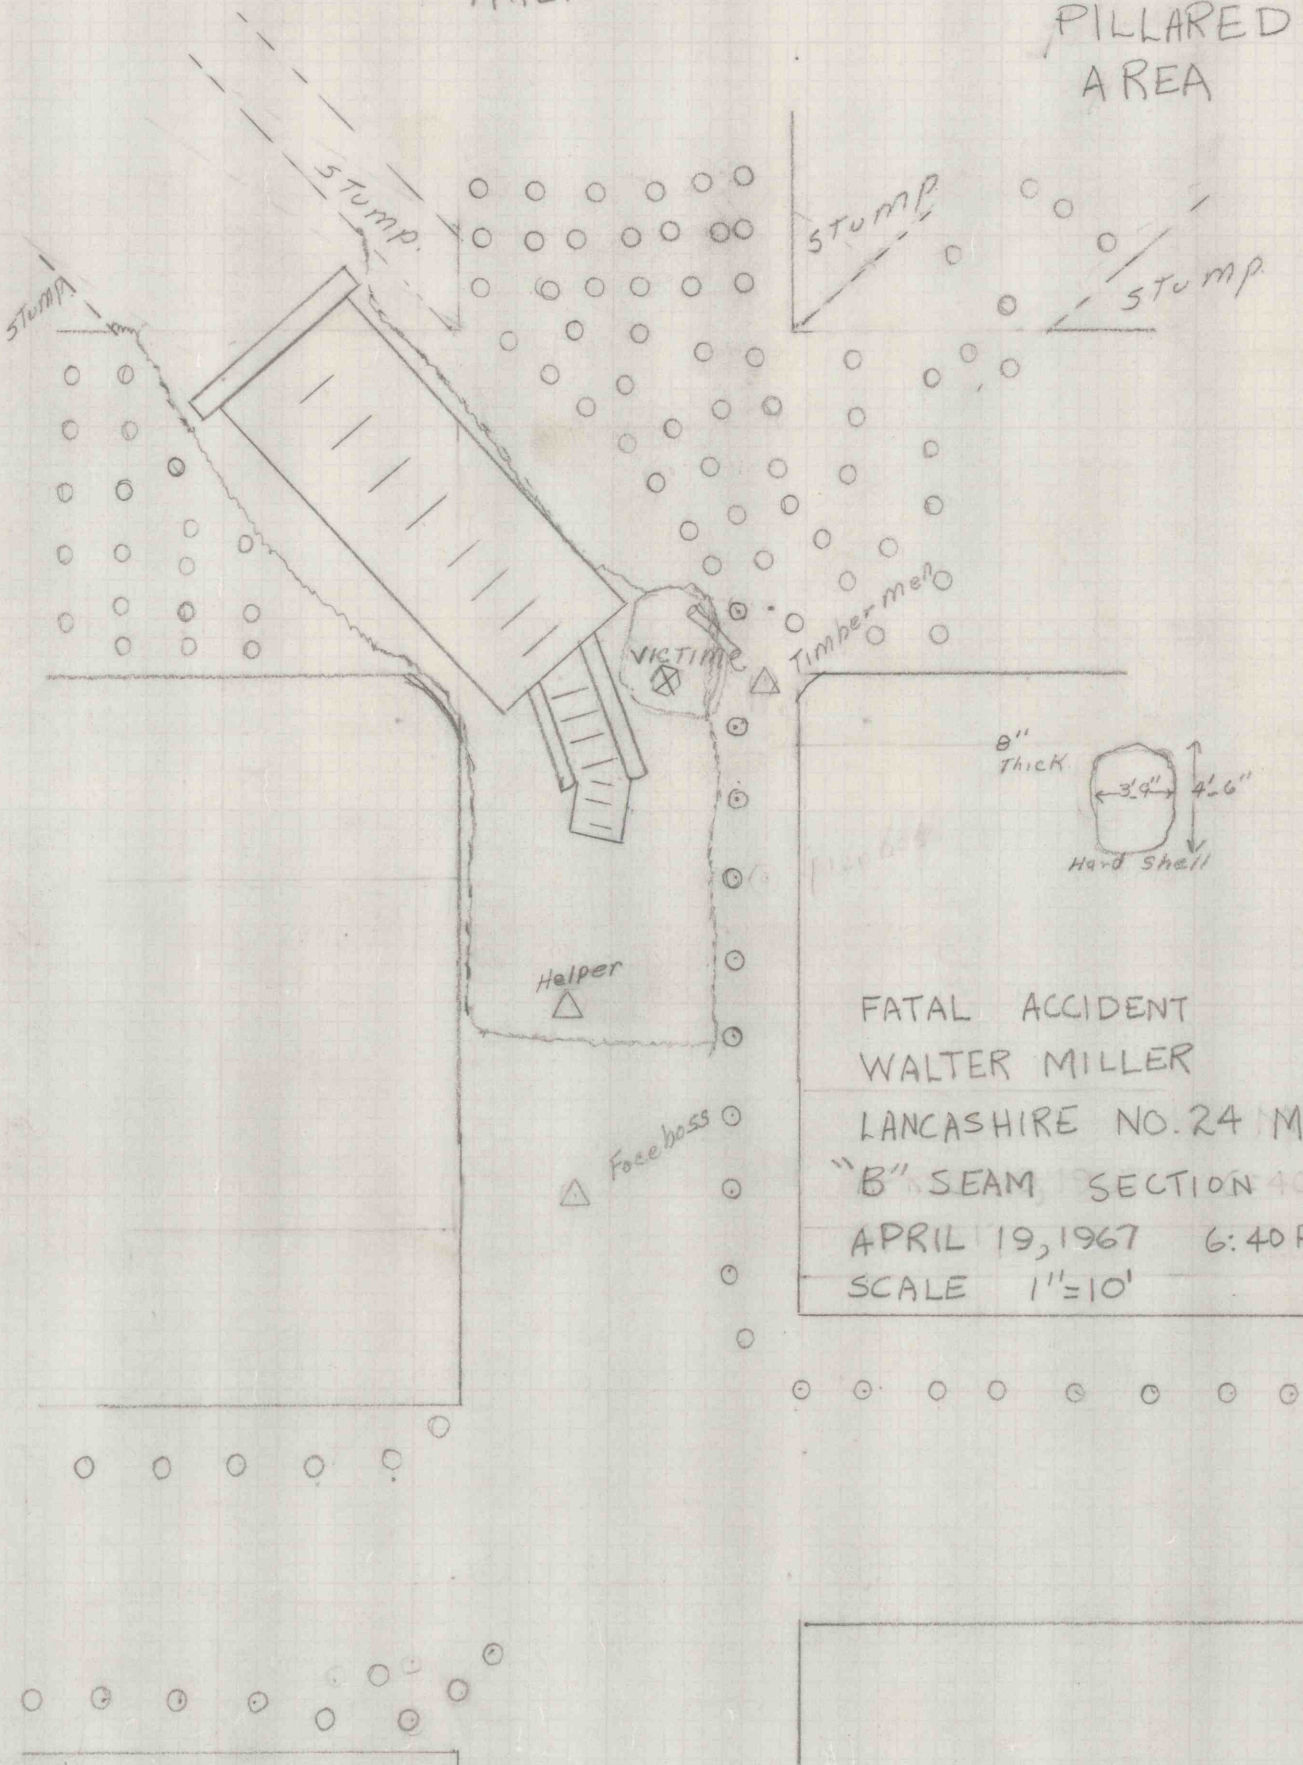

PILLARED  
AREA

PILLARED  
AREA

FATAL ACCIDENT  
WALTER MILLER  
LANCASHIRE NO. 24 MINE  
"B" SEAM SECTION 40A-5M.  
APRIL 19, 1967 6:40 P.M.  
SCALE 1"=10'