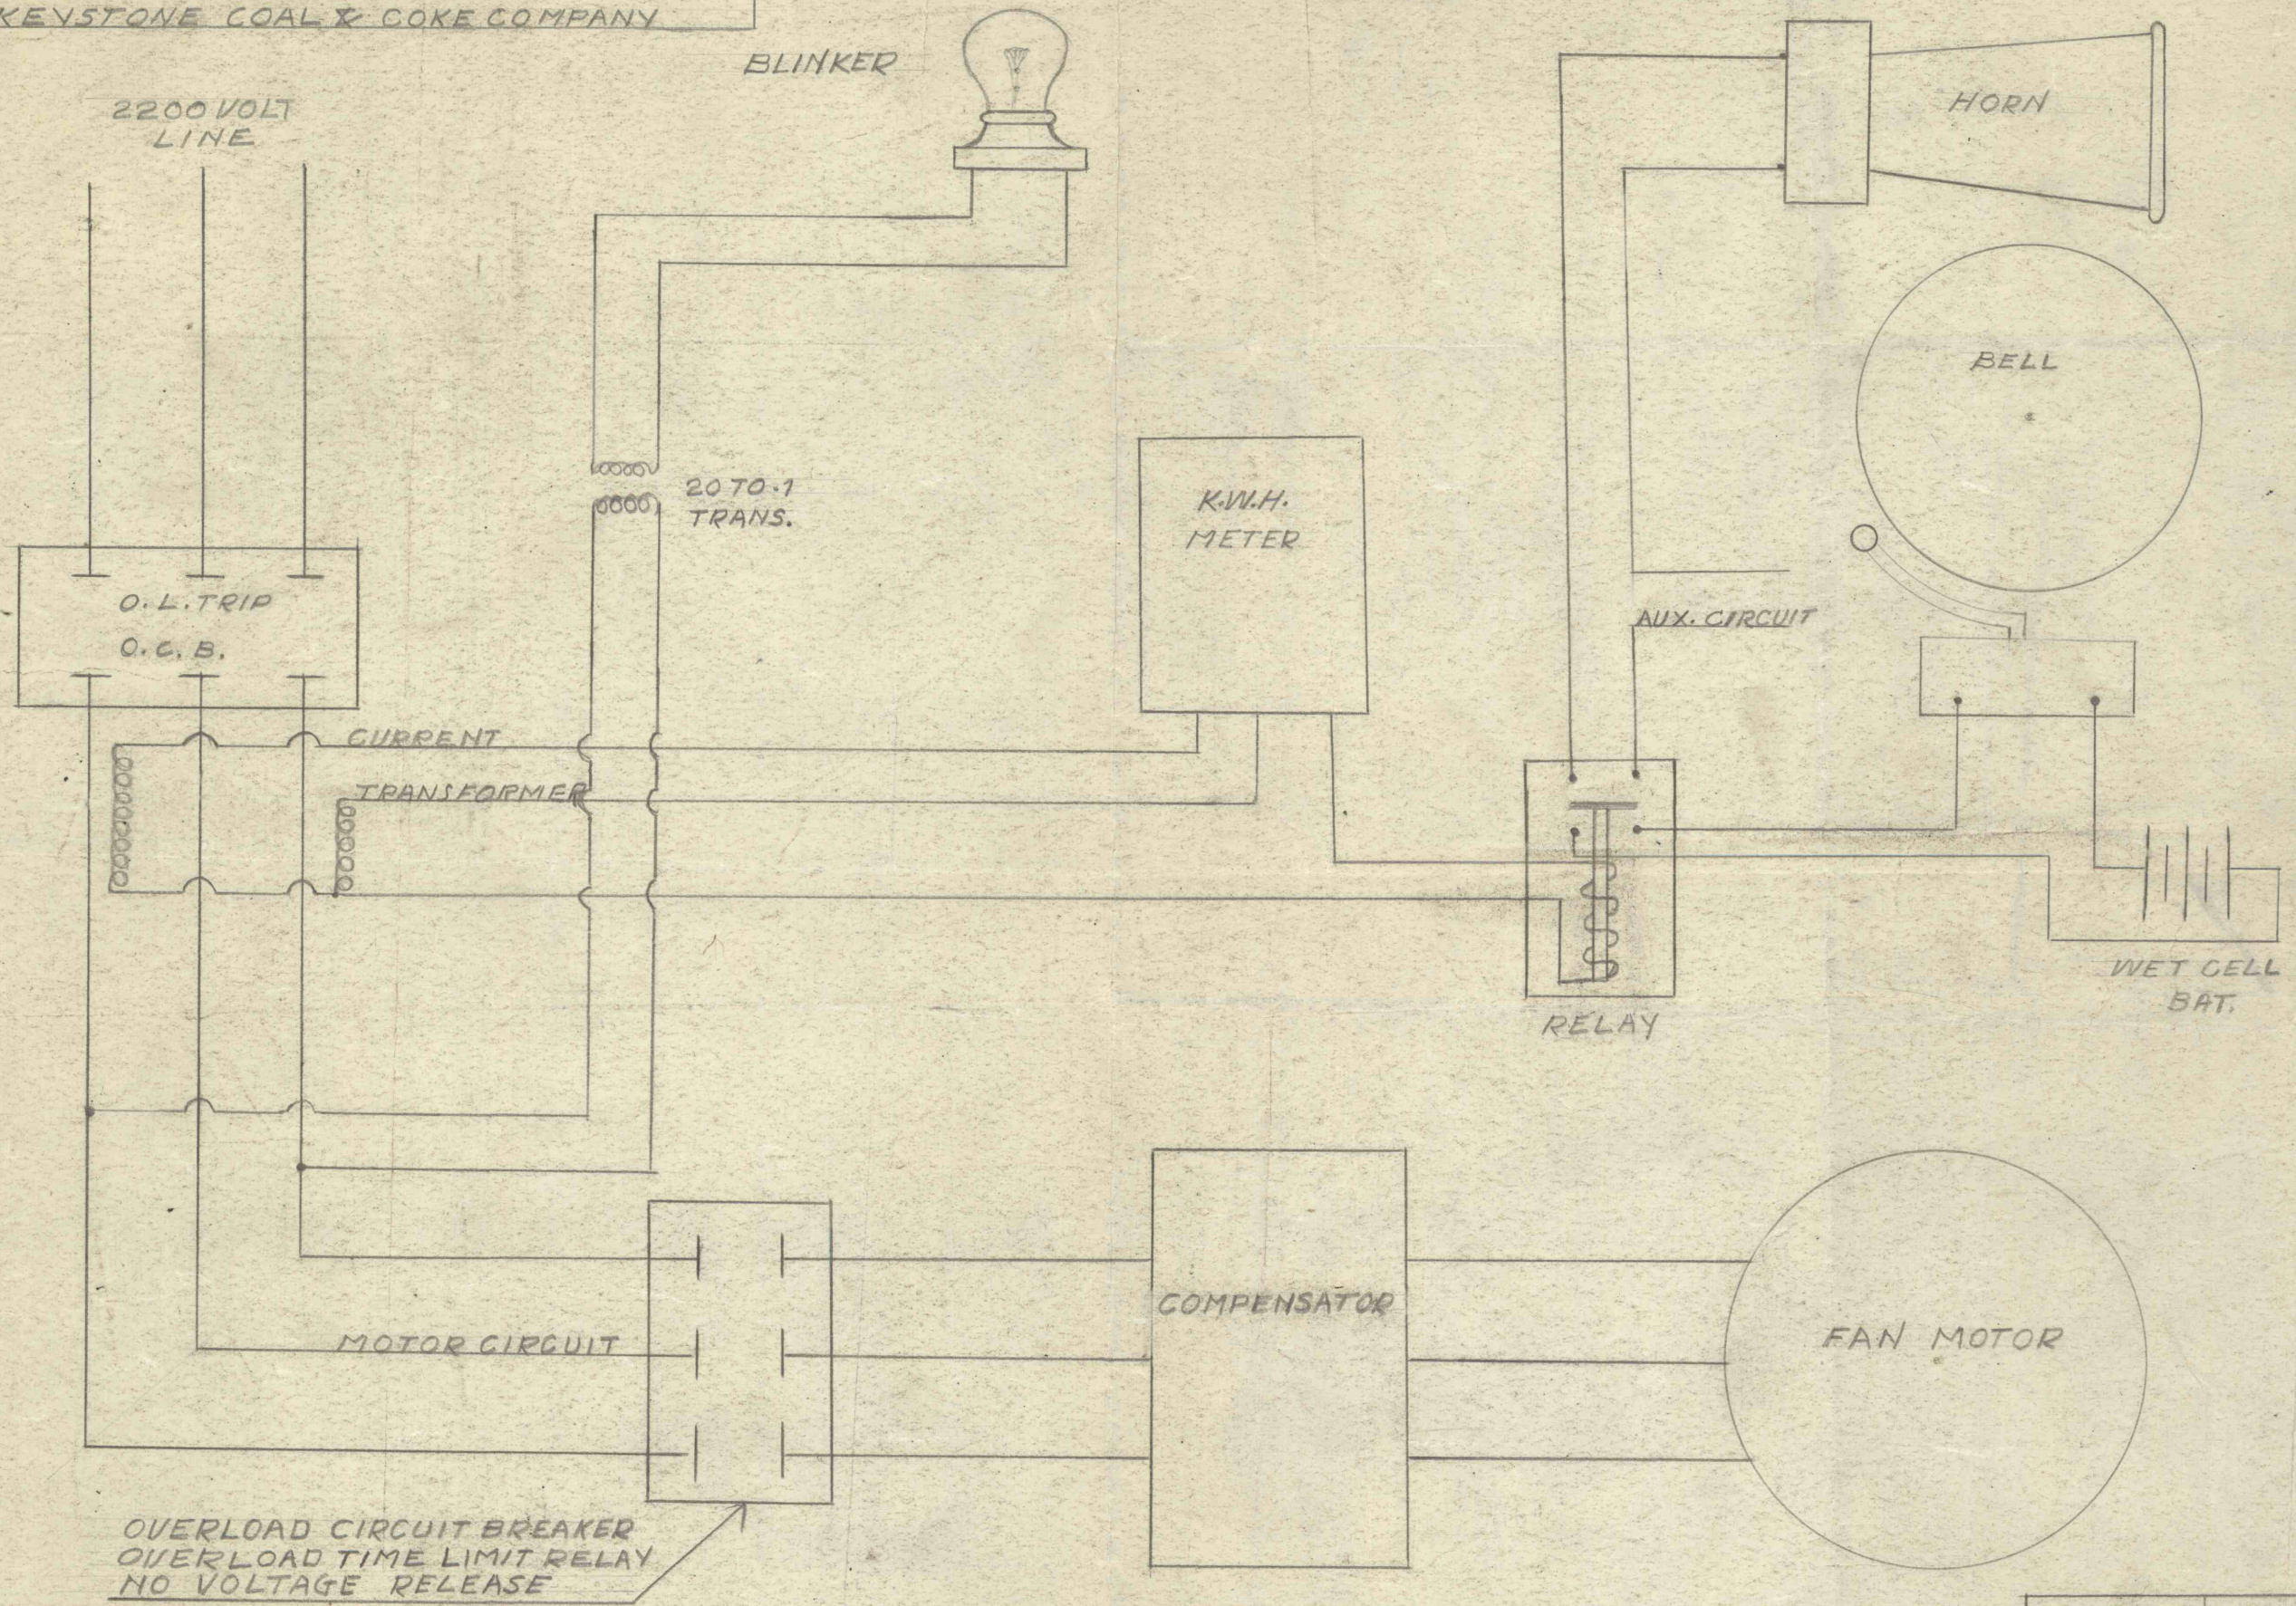

KEYSTONE COAL & COKE COMPANY

OVERLOAD CIRCUIT BREAKER
OVERLOAD TIME LIMIT RELAY
NO VOLTAGE RELEASE

DRAWN 1-11-37
VISUAL & AUDIBLE SIGNAL
FOR FANS
JOHN F. CONRAD