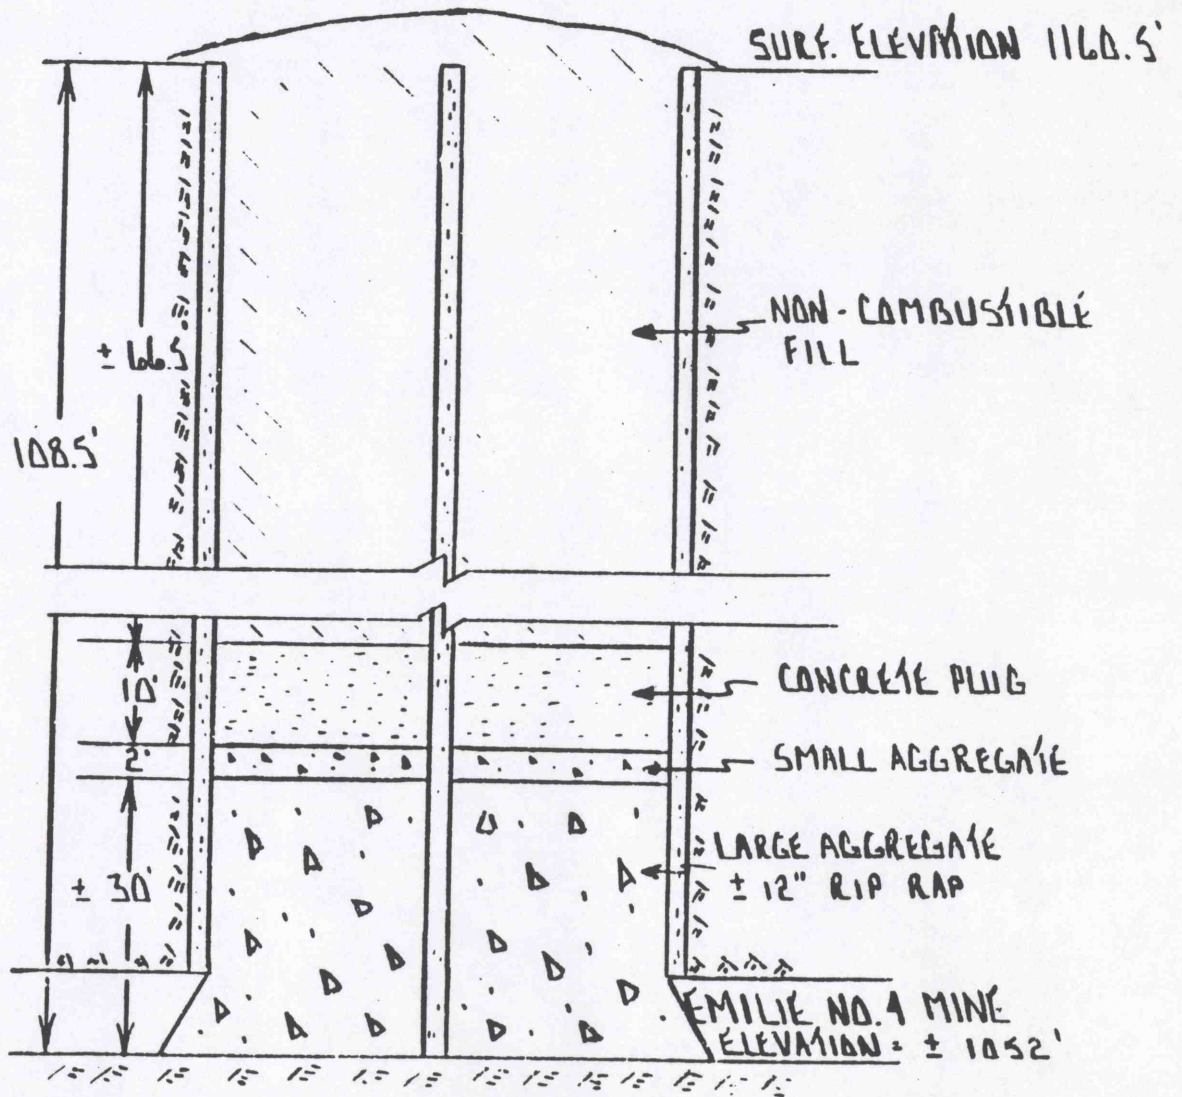

EMILIE NO. 4 MINE
NO. 1 DUAL COMPARTMENT SHAFT
TYPICAL PLUGGING

NOT TO SCALE

ATTACHMENT C

1-23-96
R+K