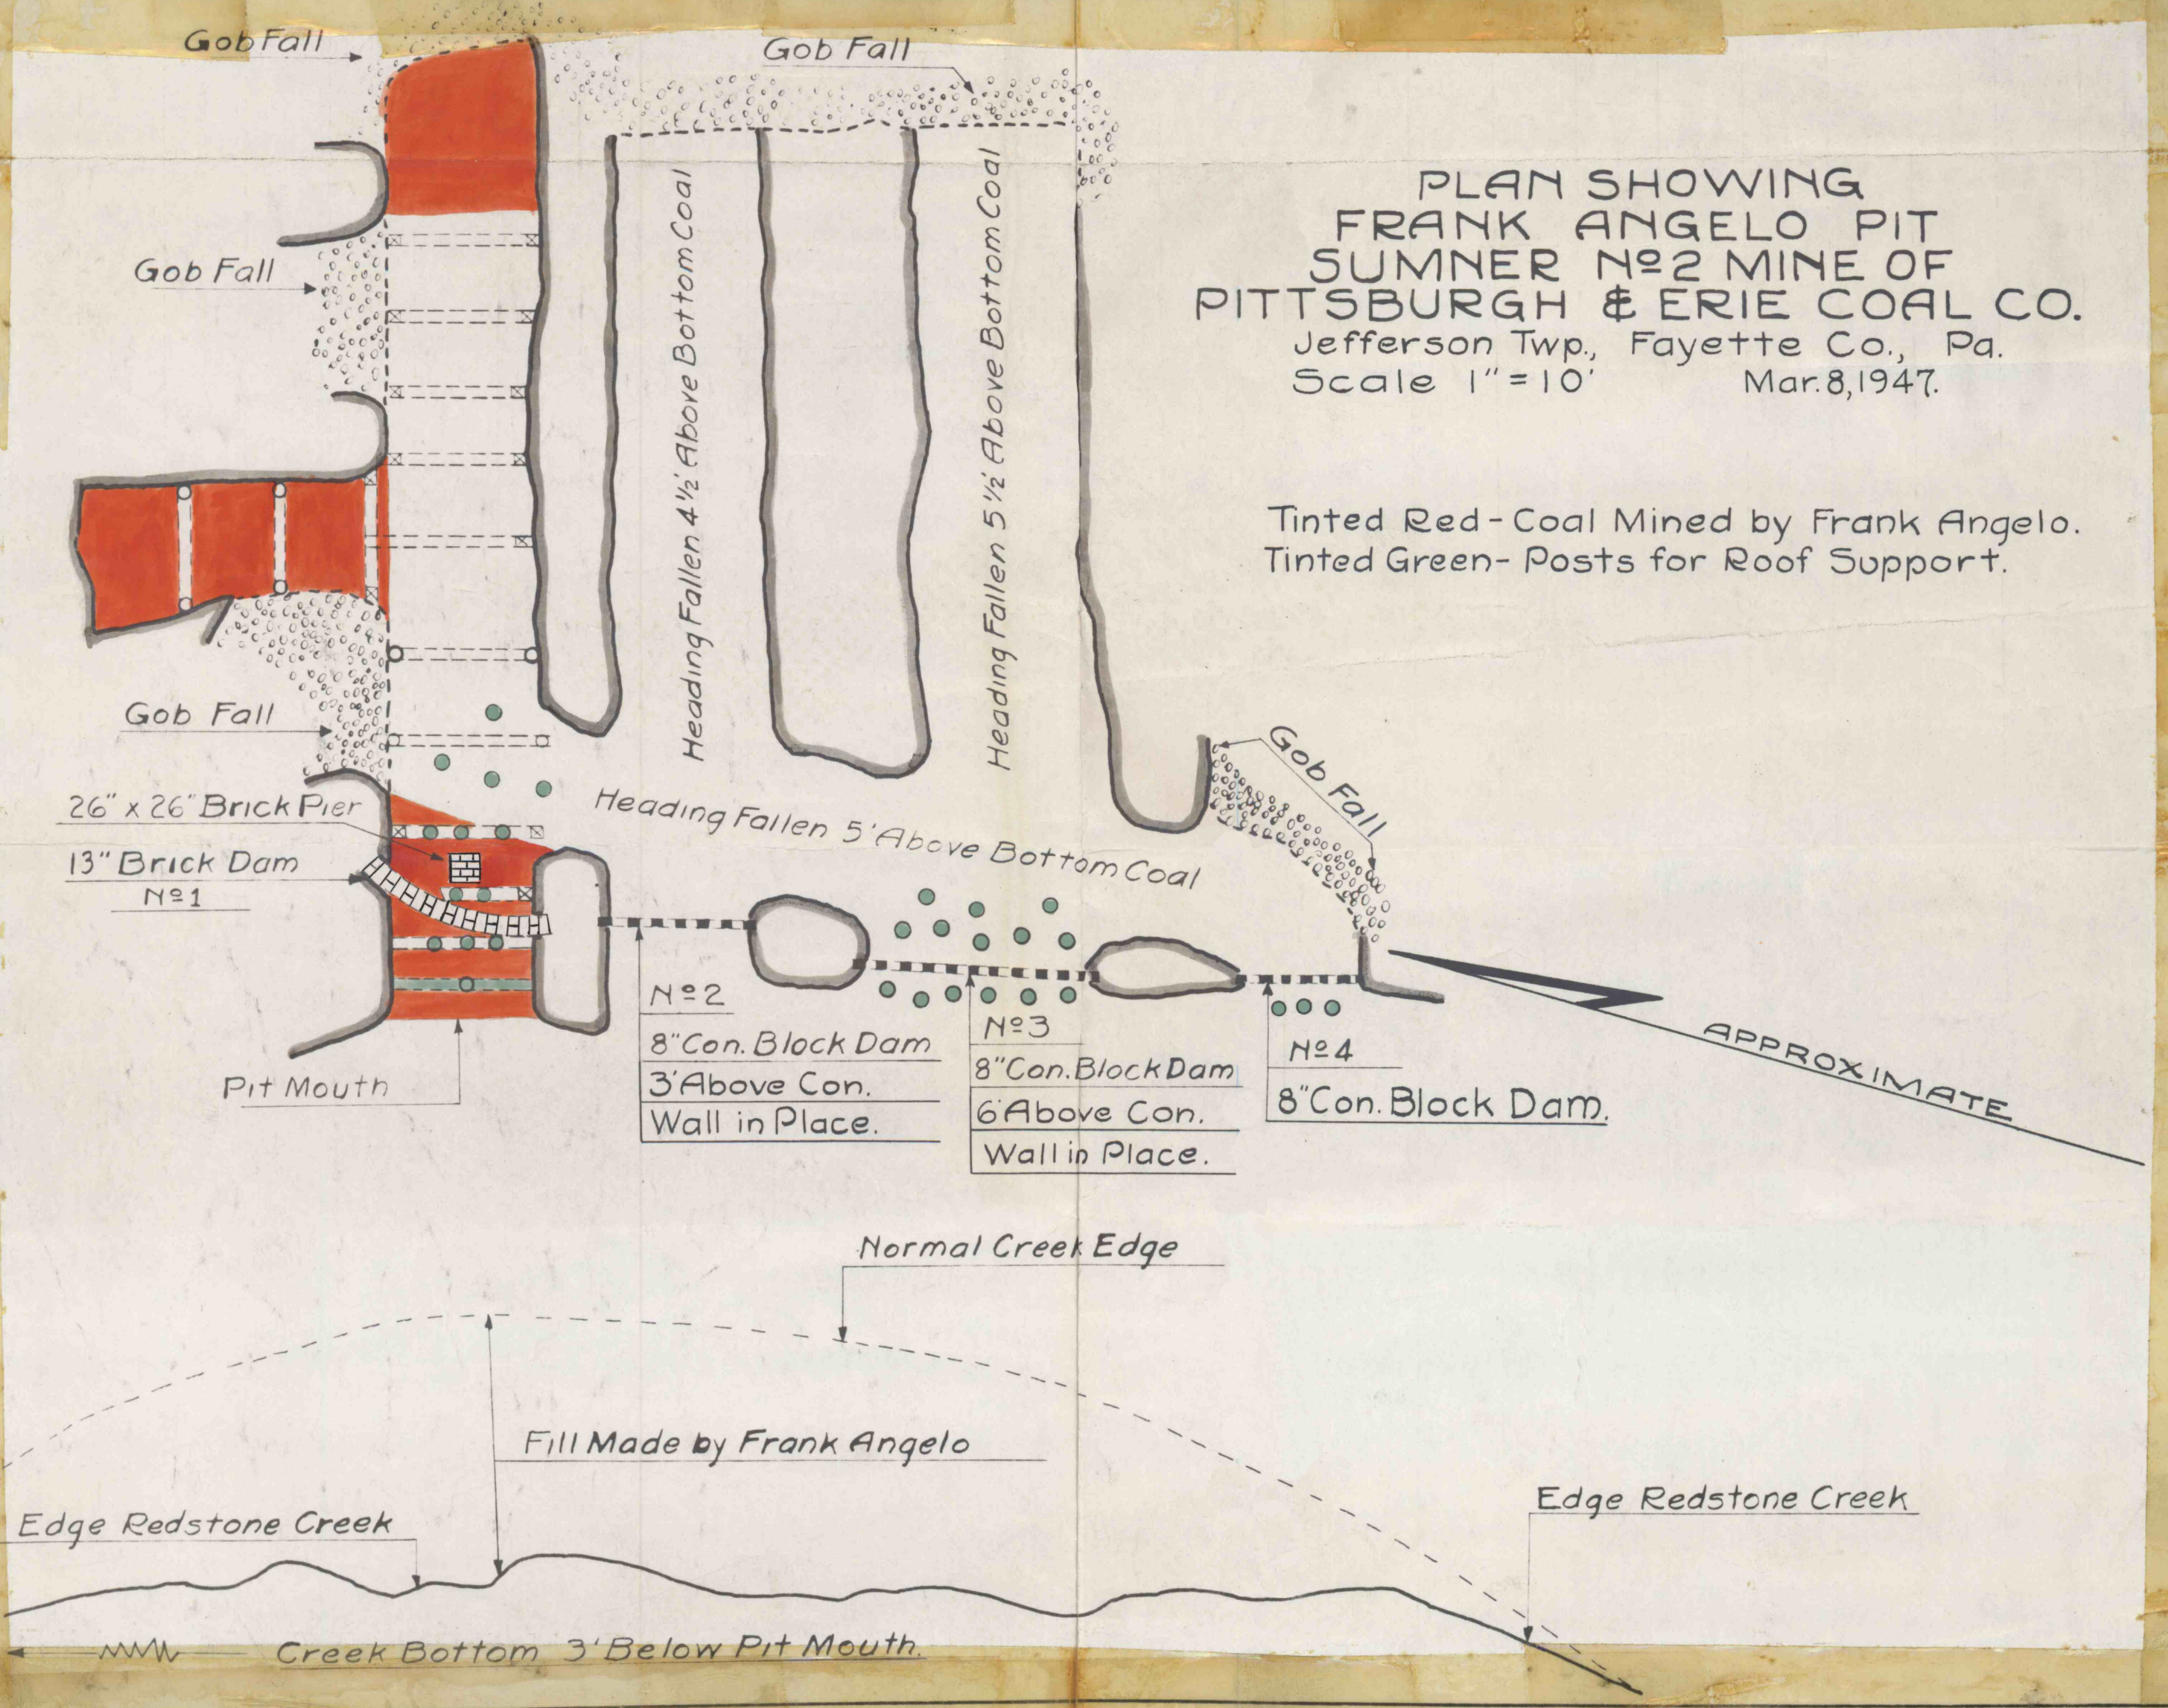

PLAN SHOWING
 FRANK ANGELO PIT
 SUMNER N^o2 MINE OF
 PITTSBURGH & ERIE COAL CO.
 Jefferson Twp., Fayette Co., Pa.
 Scale 1" = 10' Mar. 8, 1947.

Tinted Red - Coal Mined by Frank Angelo.
 Tinted Green - Posts for Roof Support.

APPROXIMATE