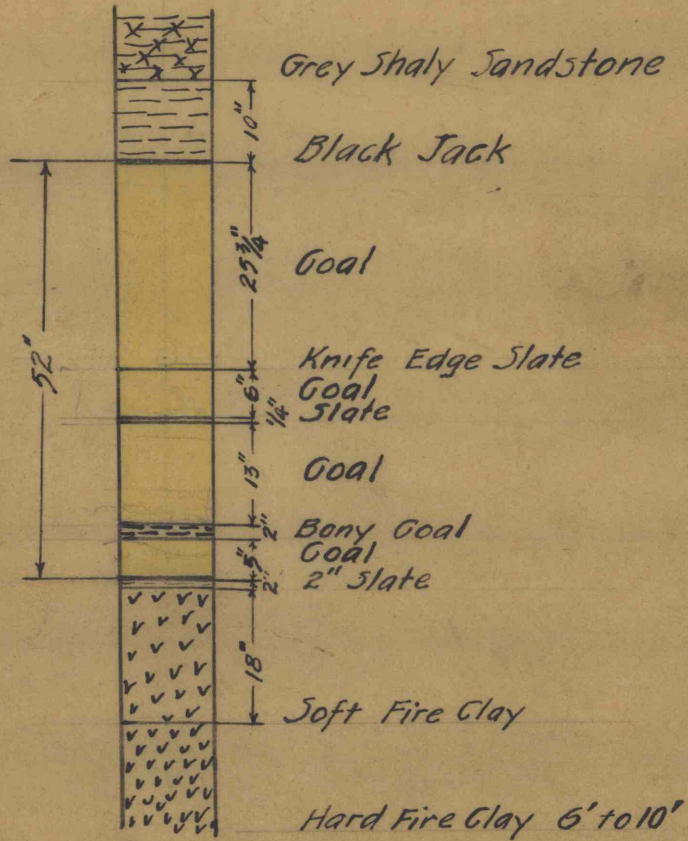

KISKIMINETAS COAL CO.
 Roaring Run Operation
 Section of Vein - 48" to 56" Thick.

Scale - 1" = 2'

Albert Smith, C.E.,
 4/9/20 Saltzburg, Pa.

5605
~~RR. 2054~~

5605
 RR. 2054