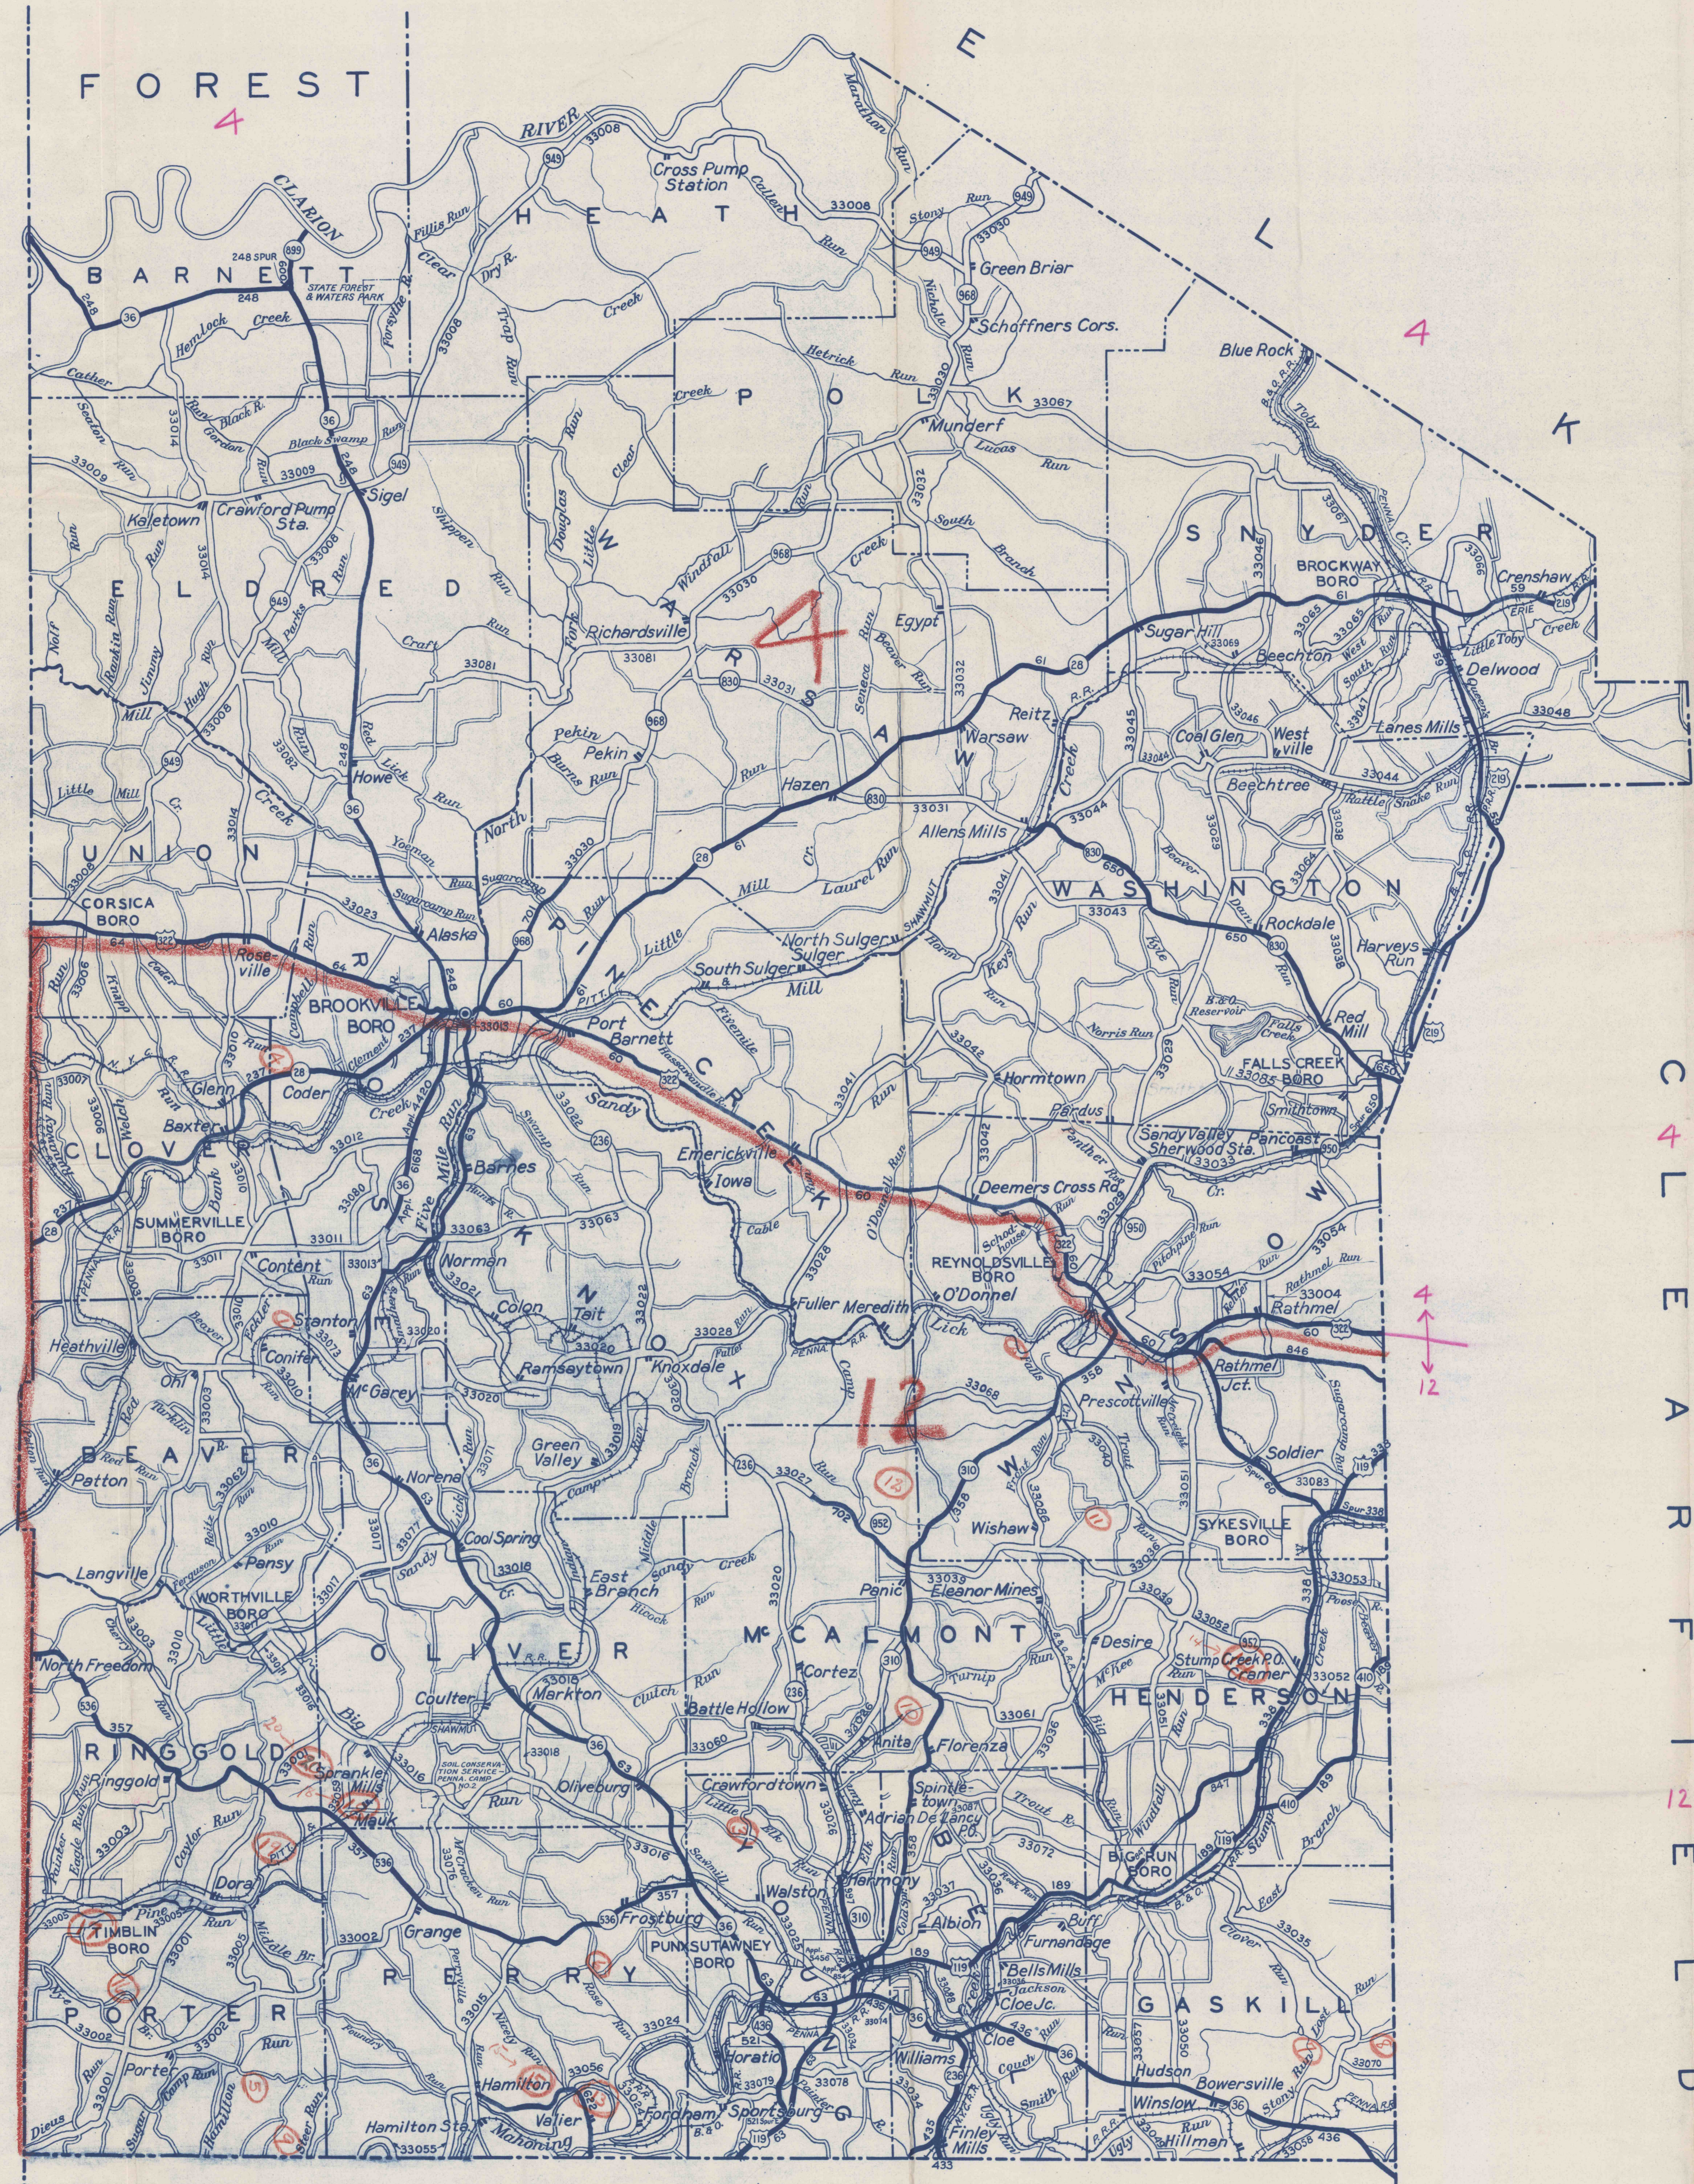

# MAP OF JEFFERSON COUNTY

SCALE  
0 1 2 3 MILES

N  
O  
R  
T  
H  
A  
R  
M  
S  
T  
R  
O  
N  
G

C  
L  
E  
A  
R  
F  
I  
E  
L  
D

- COMMONWEALTH OF PENNSYLVANIA  
DEPARTMENT OF HIGHWAYS  
HARRISBURG
- LEGEND
- STATE HIGHWAYS - OLD SYSTEM
  - STATE HIGHWAYS - RURAL ROUTE SYSTEM
  - COUNTY ROADS
  - TOWNSHIP ROADS
  - 189 U.S. AND STATE HIGHWAY TRAFFIC ROUTE NUMBERS
  - 28
  - 189 STATE HIGHWAY LEGISLATIVE ROUTE NUMBERS
  - 33012

JUNE 1946  
JANUARY 20, 1933

SEPTEMBER 1, 1942

I N D I A N A