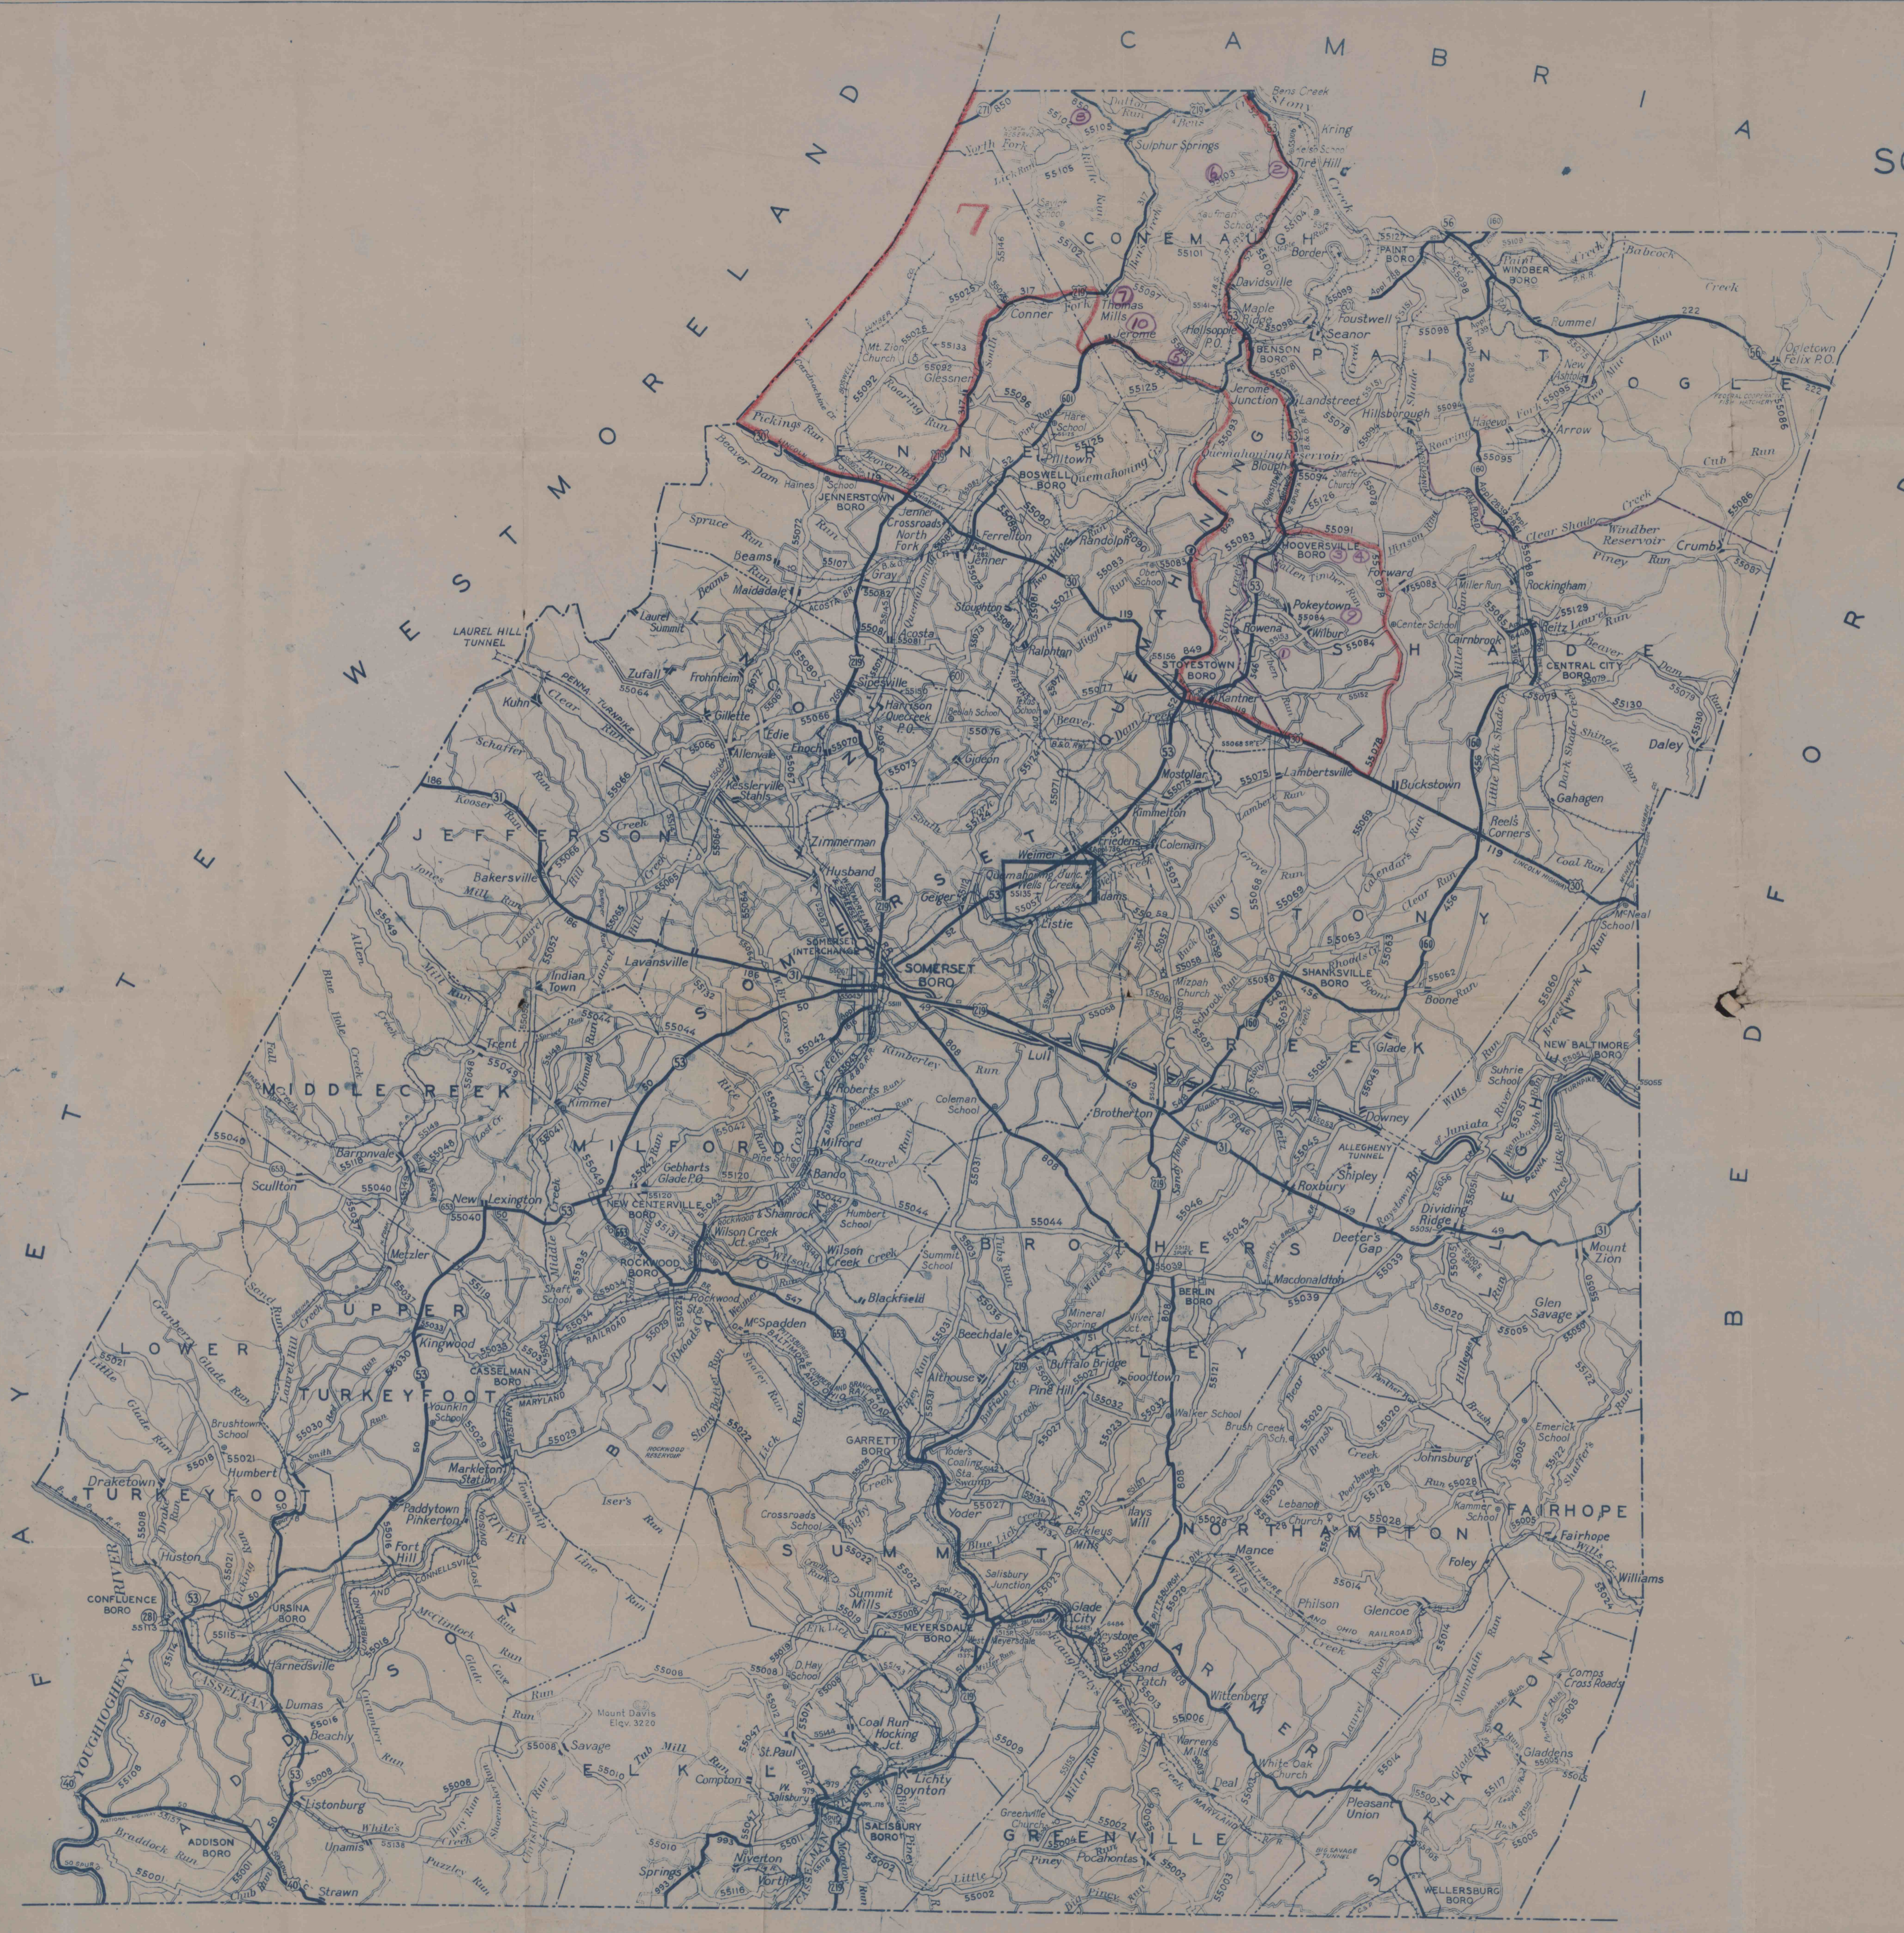

# MAP OF SOMERSET COUNTY

SCALE  
0 1 2 3 MILES

COMMONWEALTH OF PENNSYLVANIA  
DEPARTMENT OF HIGHWAYS  
HARRISBURG

LEGEND

- STATE HIGHWAYS—OLD SYSTEM
- STATE HIGHWAYS—RURAL ROUTE SYSTEM
- TOWNSHIP ROADS
- U.S. AND STATE HIGHWAY TRAFFIC ROUTE NUMBERS
- 50 STATE HIGHWAY LEGISLATIVE ROUTE NUMBERS
- 55005