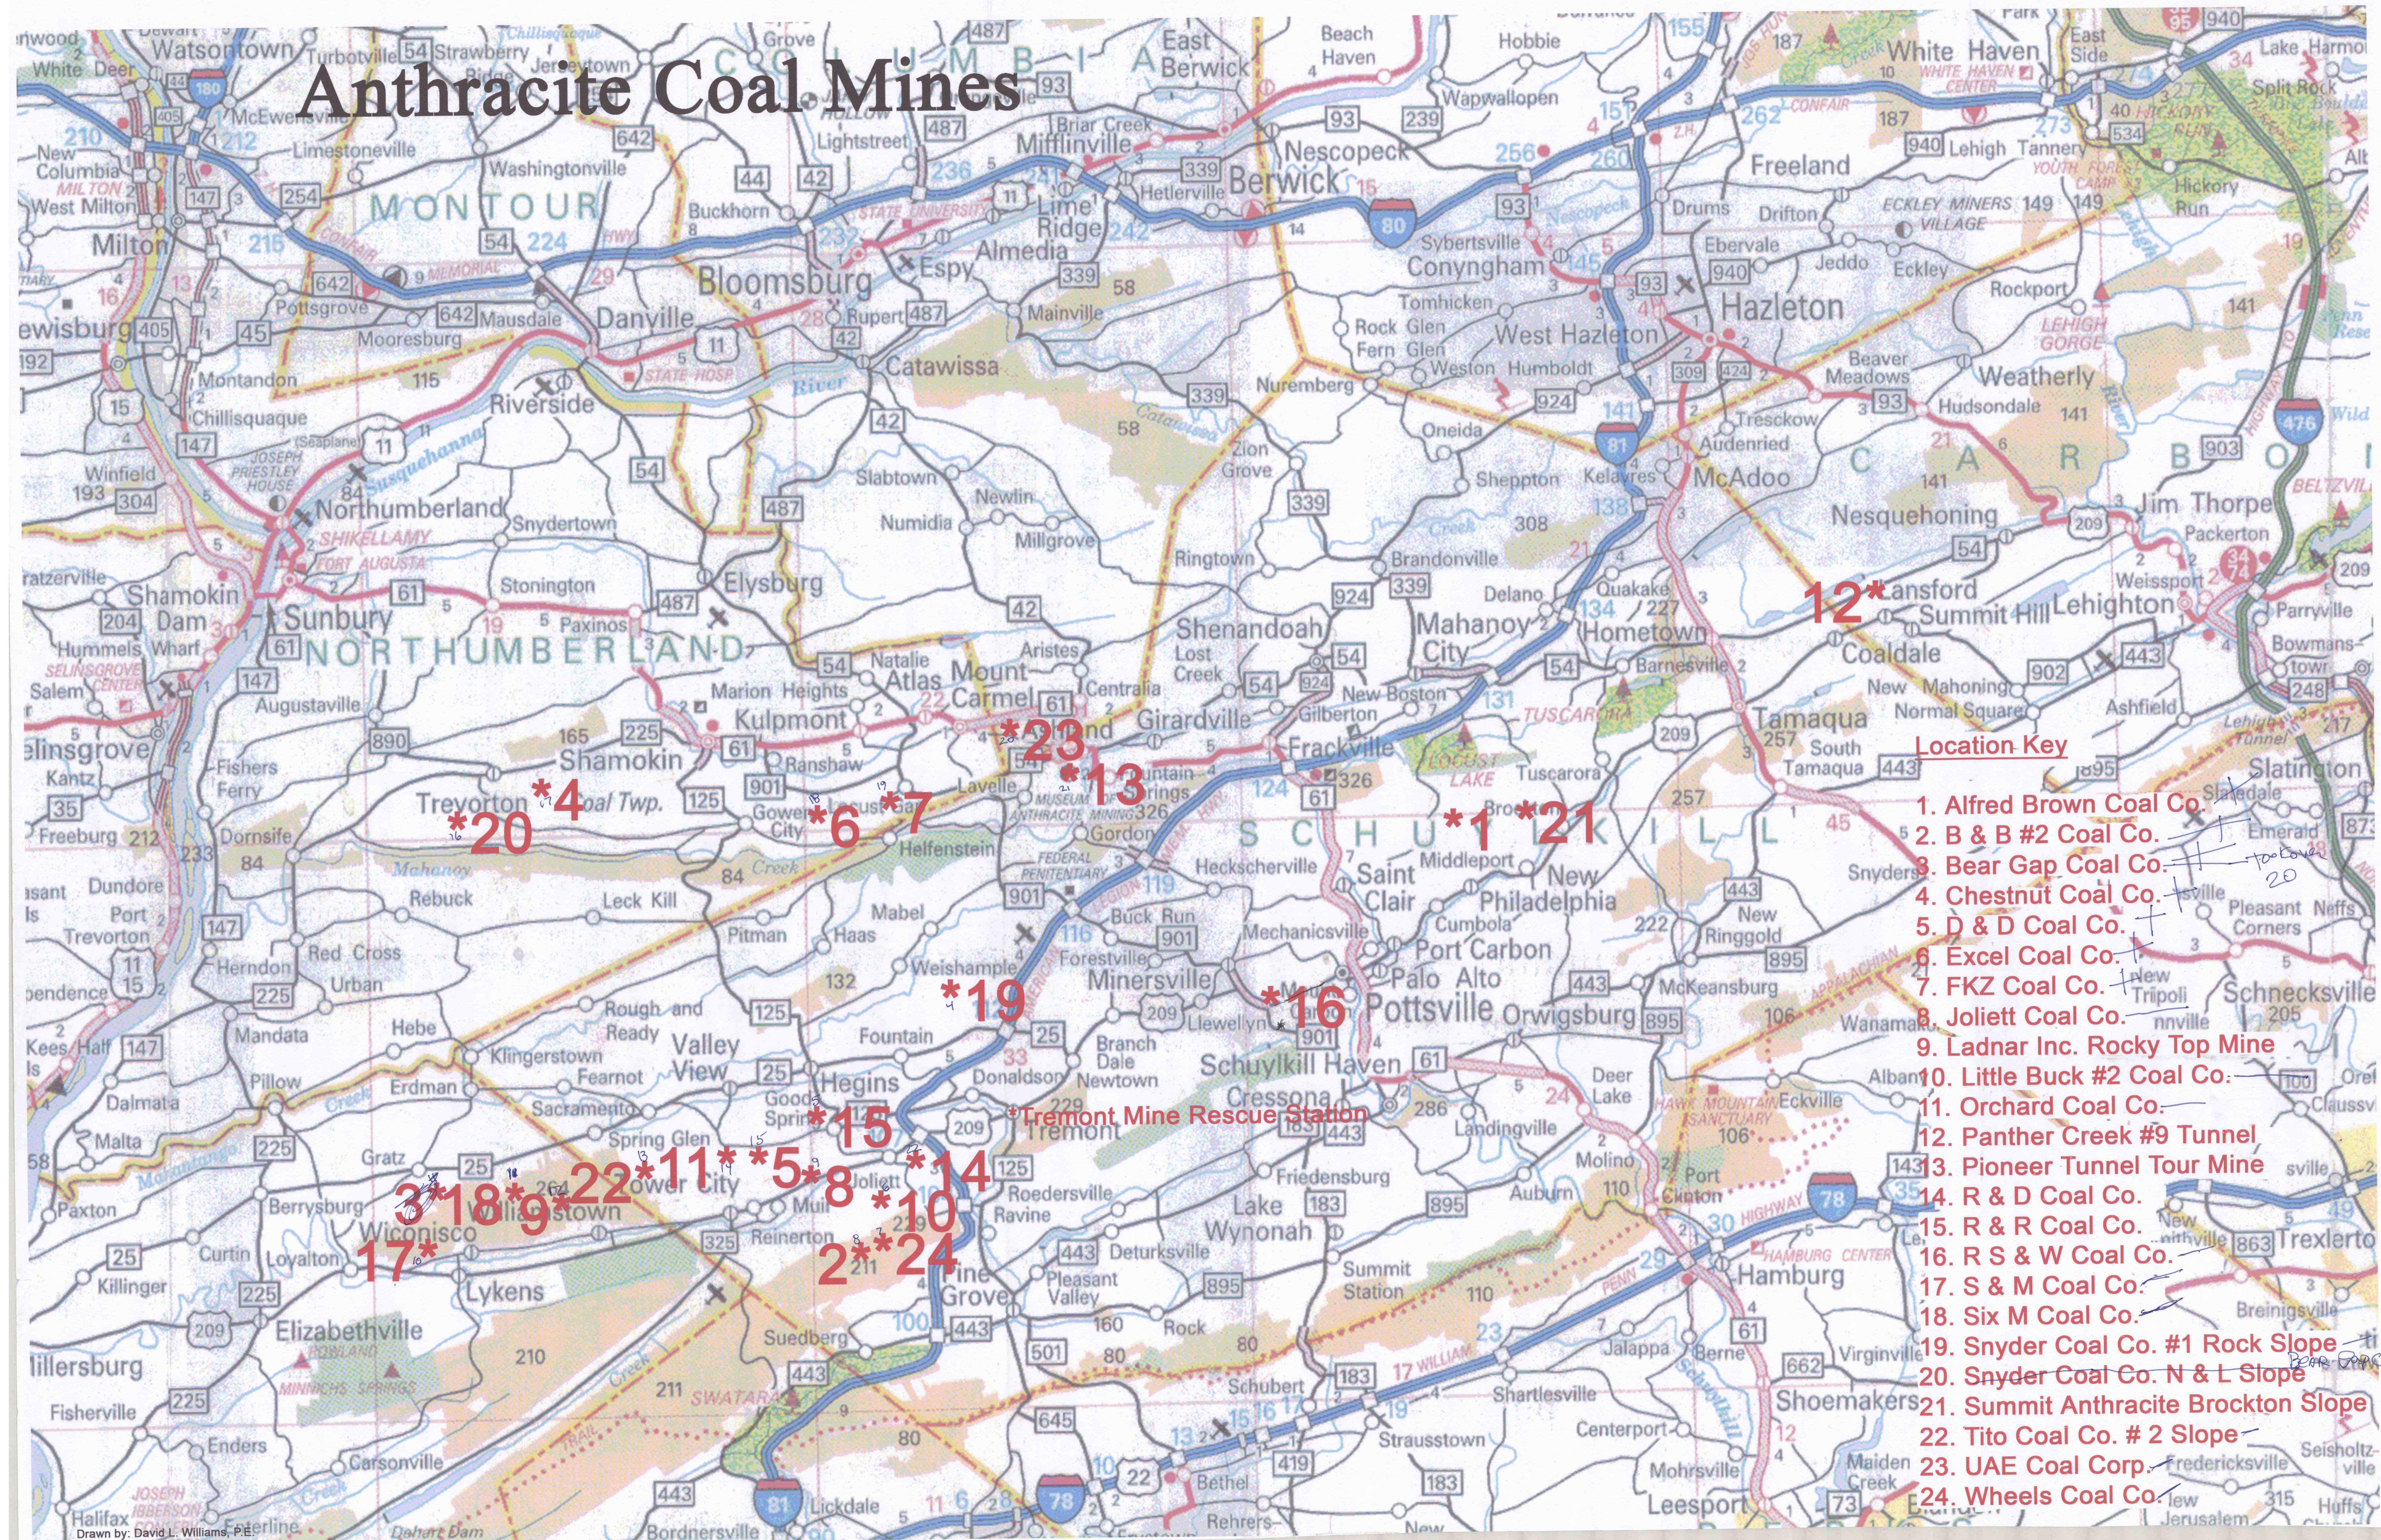

# Anthracite Coal Mines

## Location Key

1. Alfred Brown Coal Co.
2. B & B #2 Coal Co.
3. Bear Gap Coal Co.
4. Chestnut Coal Co.
5. D & D Coal Co.
6. Excel Coal Co.
7. FKZ Coal Co.
8. Joliett Coal Co.
9. Ladnar Inc. Rocky Top Mine
10. Little Buck #2 Coal Co.
11. Orchard Coal Co.
12. Panther Creek #9 Tunnel
13. Pioneer Tunnel Tour Mine
14. R & D Coal Co.
15. R & R Coal Co.
16. R S & W Coal Co.
17. S & M Coal Co.
18. Six M Coal Co.
19. Snyder Coal Co. #1 Rock Slope
20. Snyder Coal Co. N & L Slope
21. Summit Anthracite Brockton Slope
22. Tito Coal Co. # 2 Slope
23. UAE Coal Corp.
24. Wheels Coal Co.

Tremont Mine Rescue Station

Bear Gap Coal Co.