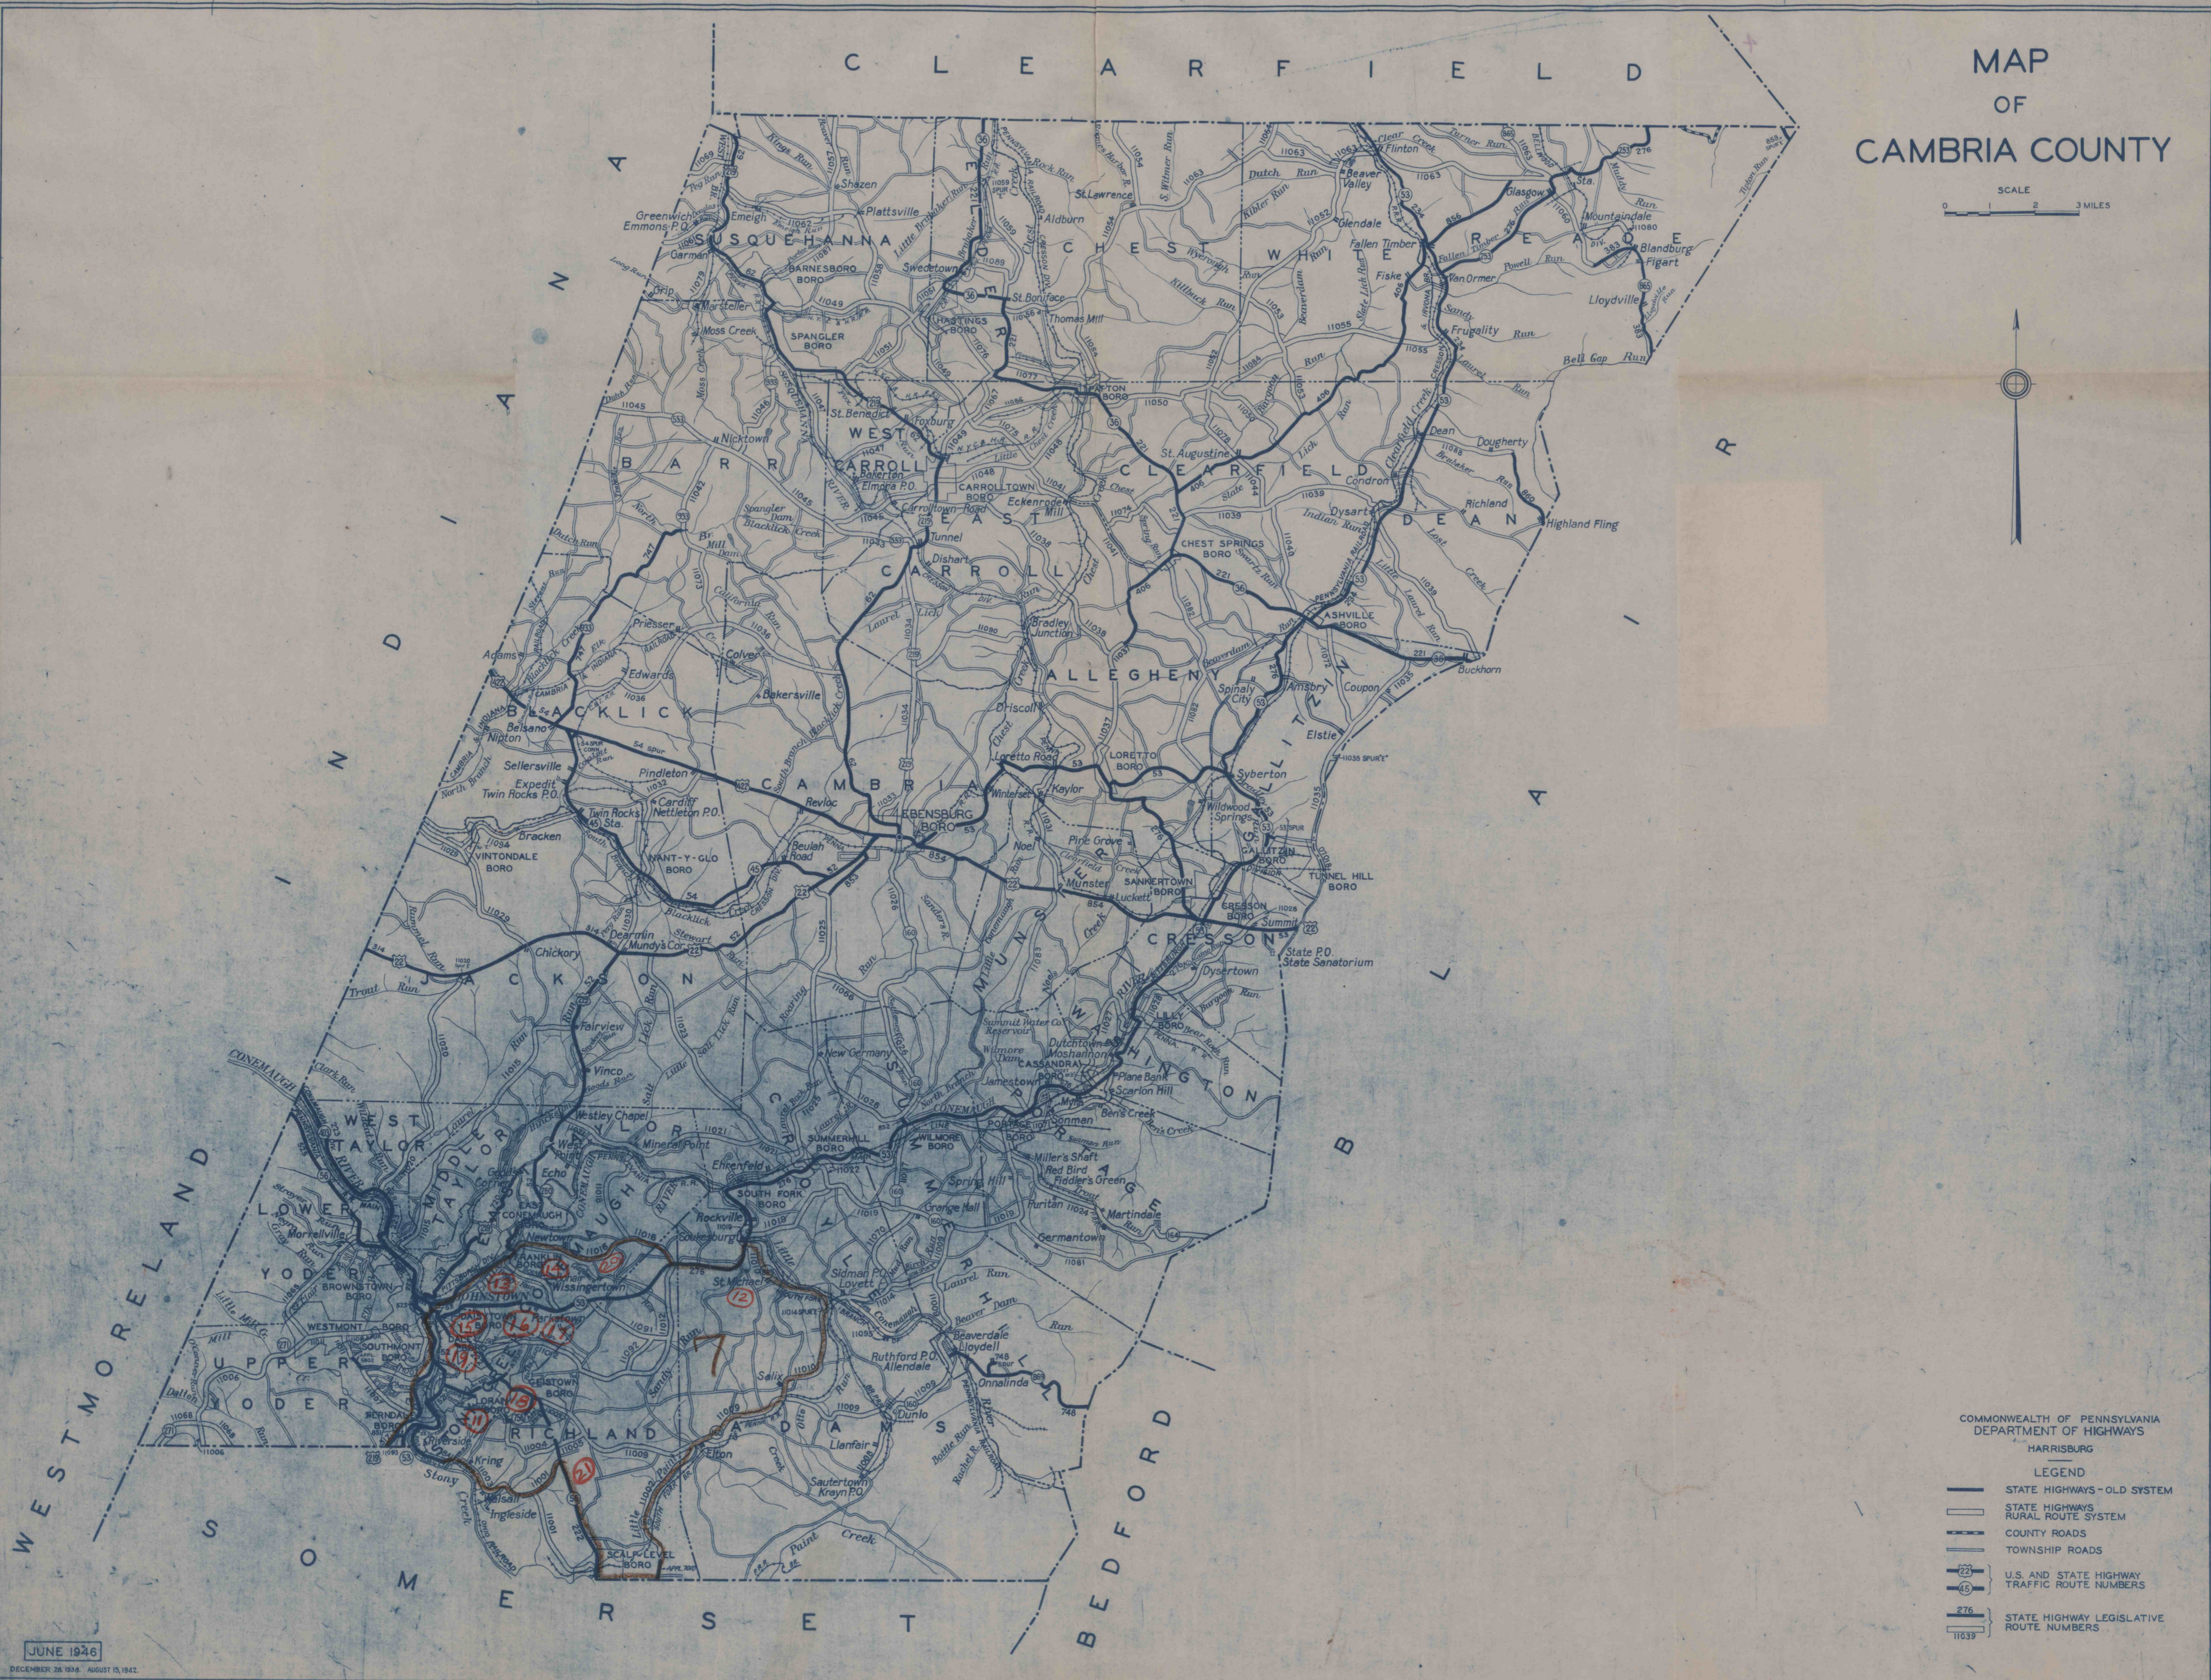

MAP OF CAMBRIA COUNTY

SCALE
0 1 2 3 MILES

- COMMONWEALTH OF PENNSYLVANIA
DEPARTMENT OF HIGHWAYS
HARRISBURG
- LEGEND
- STATE HIGHWAYS - OLD SYSTEM
 - STATE HIGHWAYS - RURAL ROUTE SYSTEM
 - COUNTY ROADS
 - TOWNSHIP ROADS
 - U.S. AND STATE HIGHWAY TRAFFIC ROUTE NUMBERS
 - STATE HIGHWAY LEGISLATIVE ROUTE NUMBERS

JUNE 1946

DECEMBER 26, 1934 - AUGUST 15, 1942