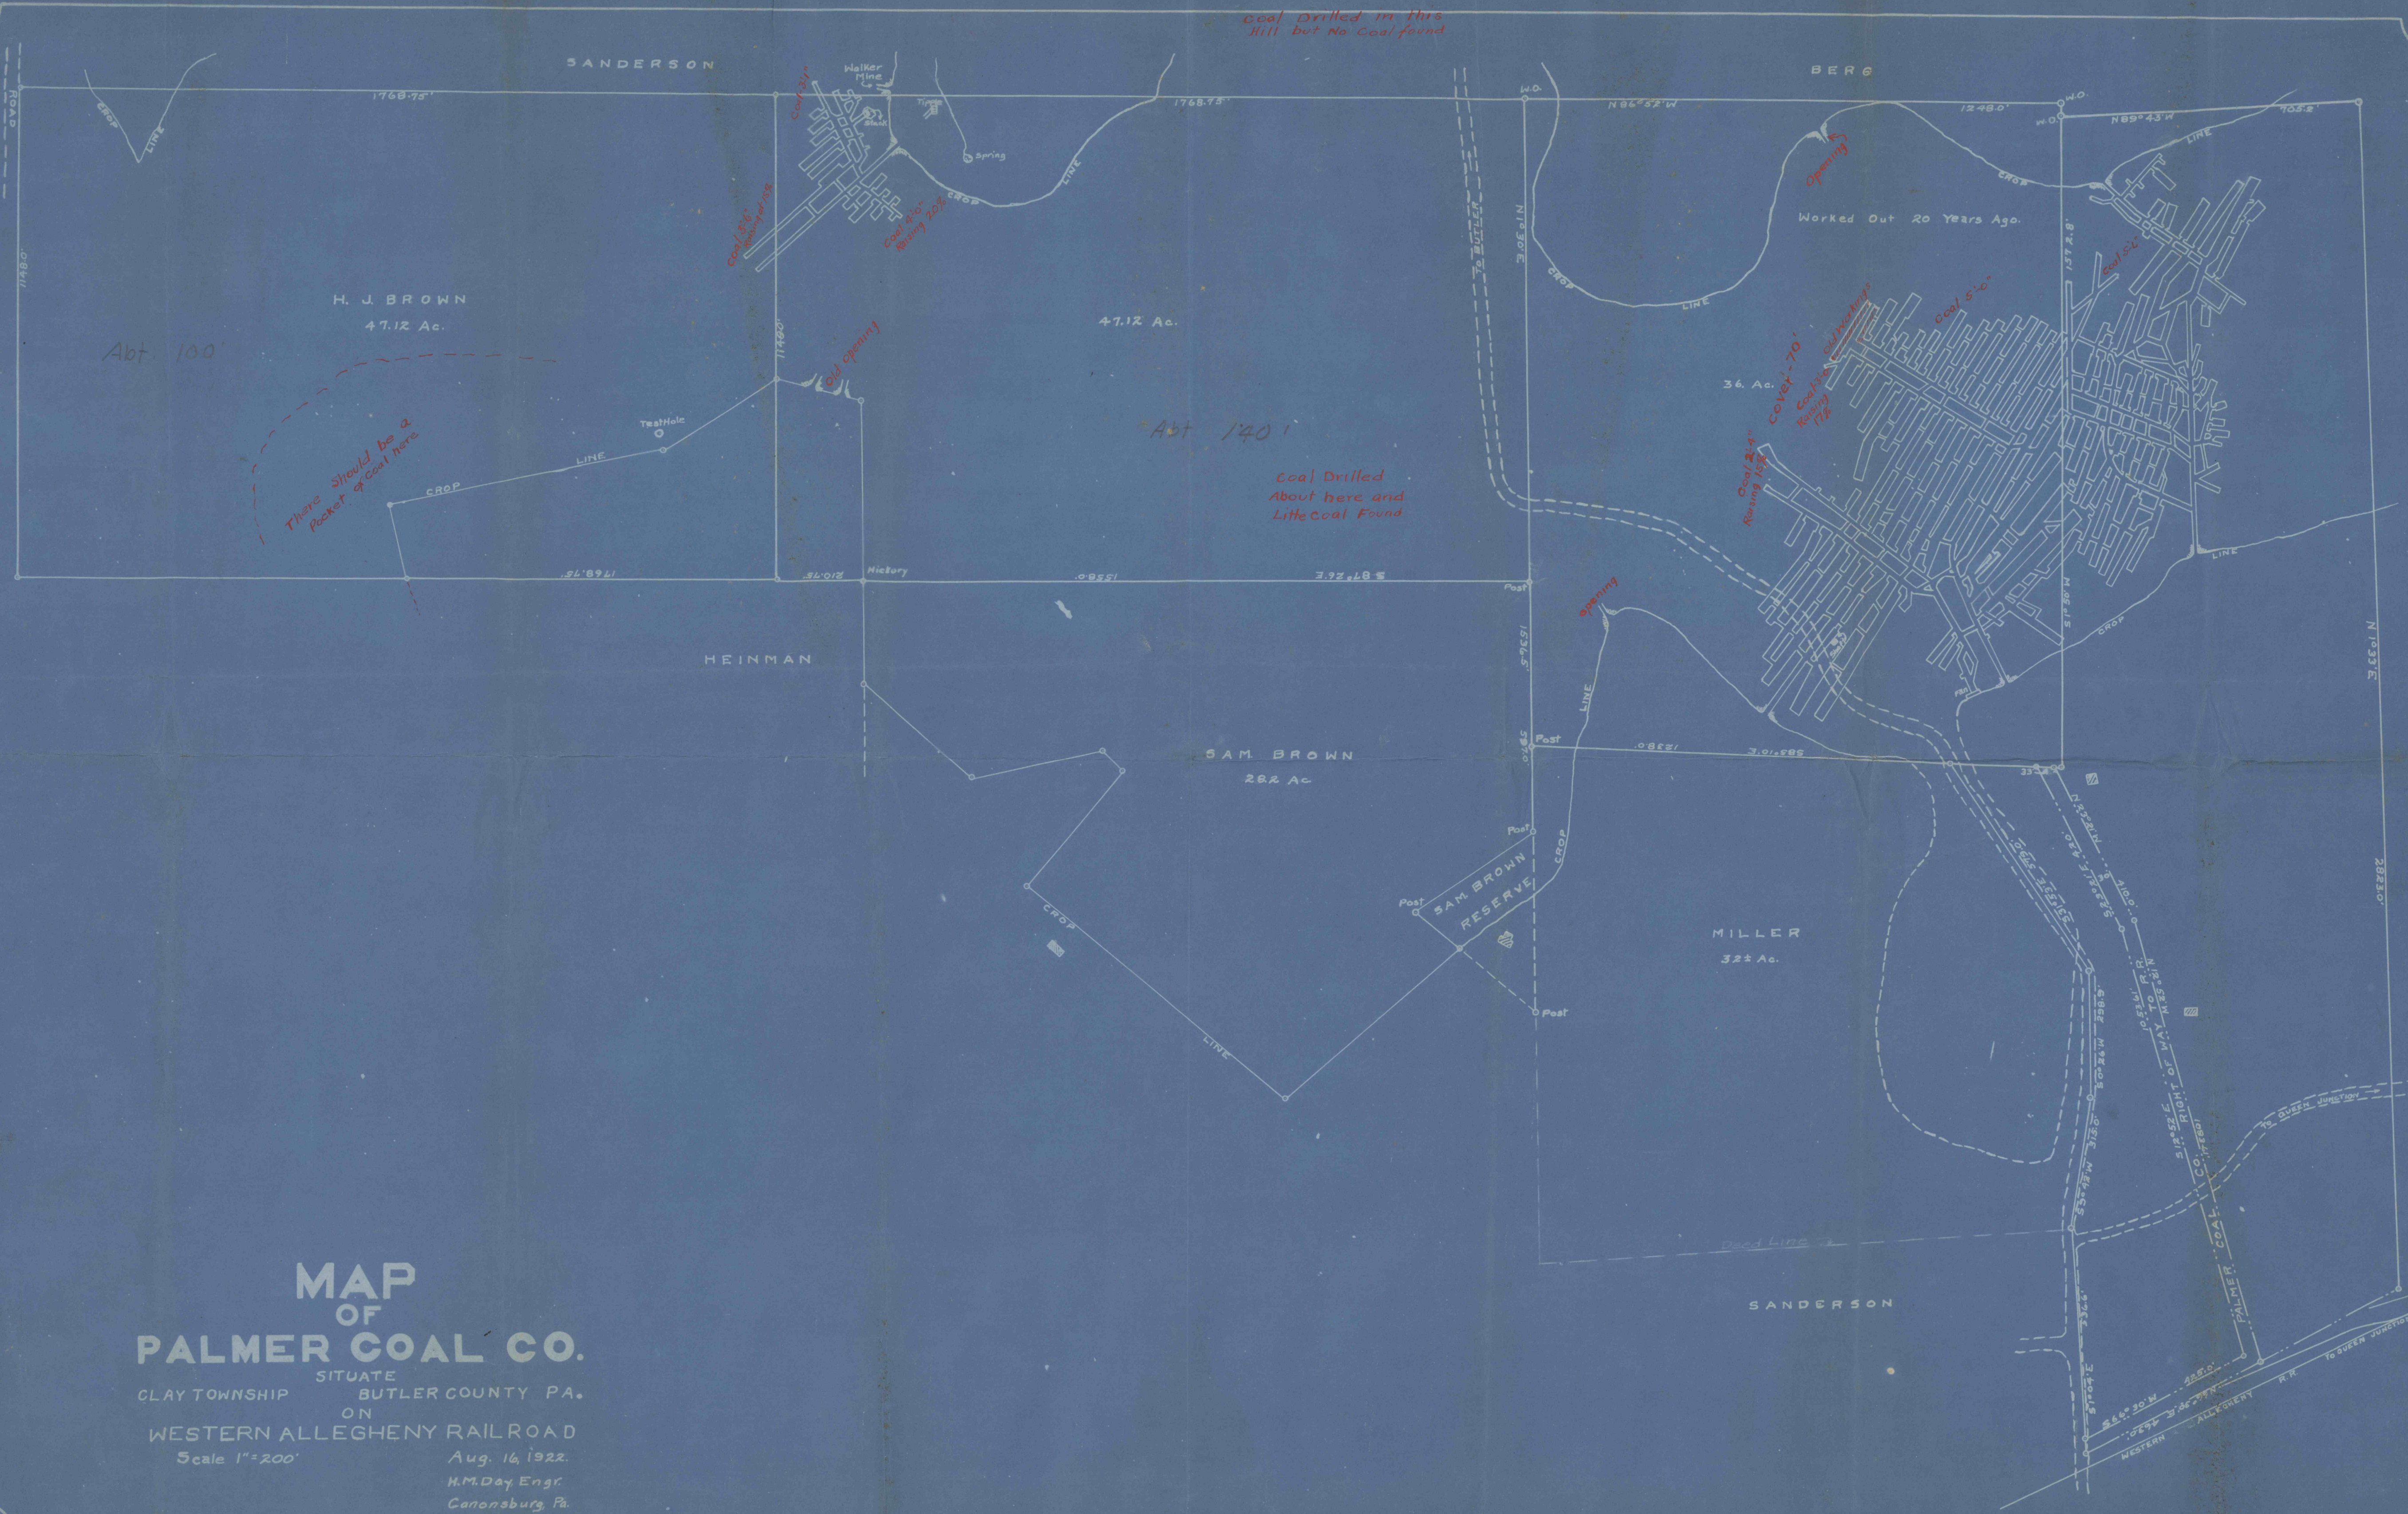

BARTLEY & KELLY

MAP OF PALMER COAL CO.
 SITUATE IN BUTLER COUNTY PA.
 ON WESTERN ALLEGHENY RAILROAD
 Scale 1"=200'
 Aug. 16, 1922.
 H.M. Day Engr.
 Canonsburg, Pa.