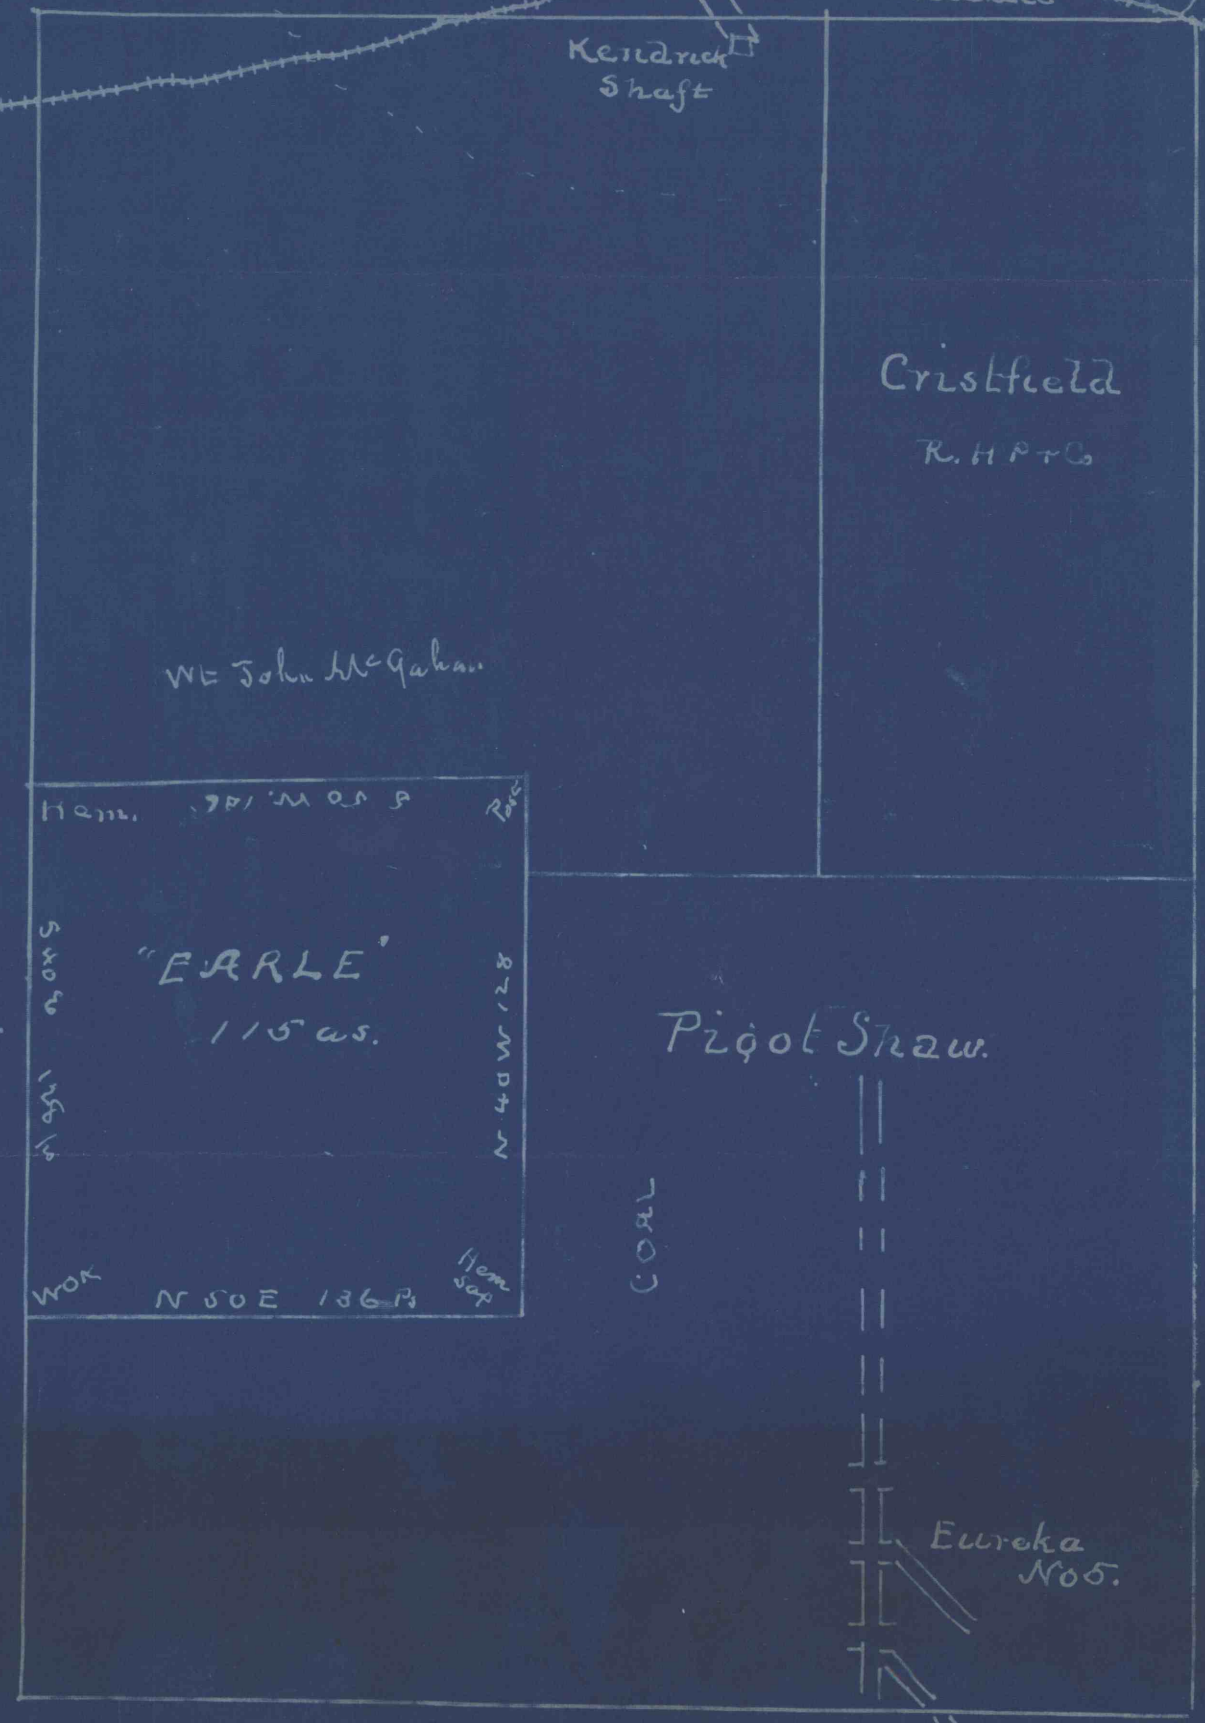

~ Draft of ~
115 Acres Land
Woodward Tp. ~
Clearfield Co Pa. ~

526

526

Wt.
Geo Baker

1315