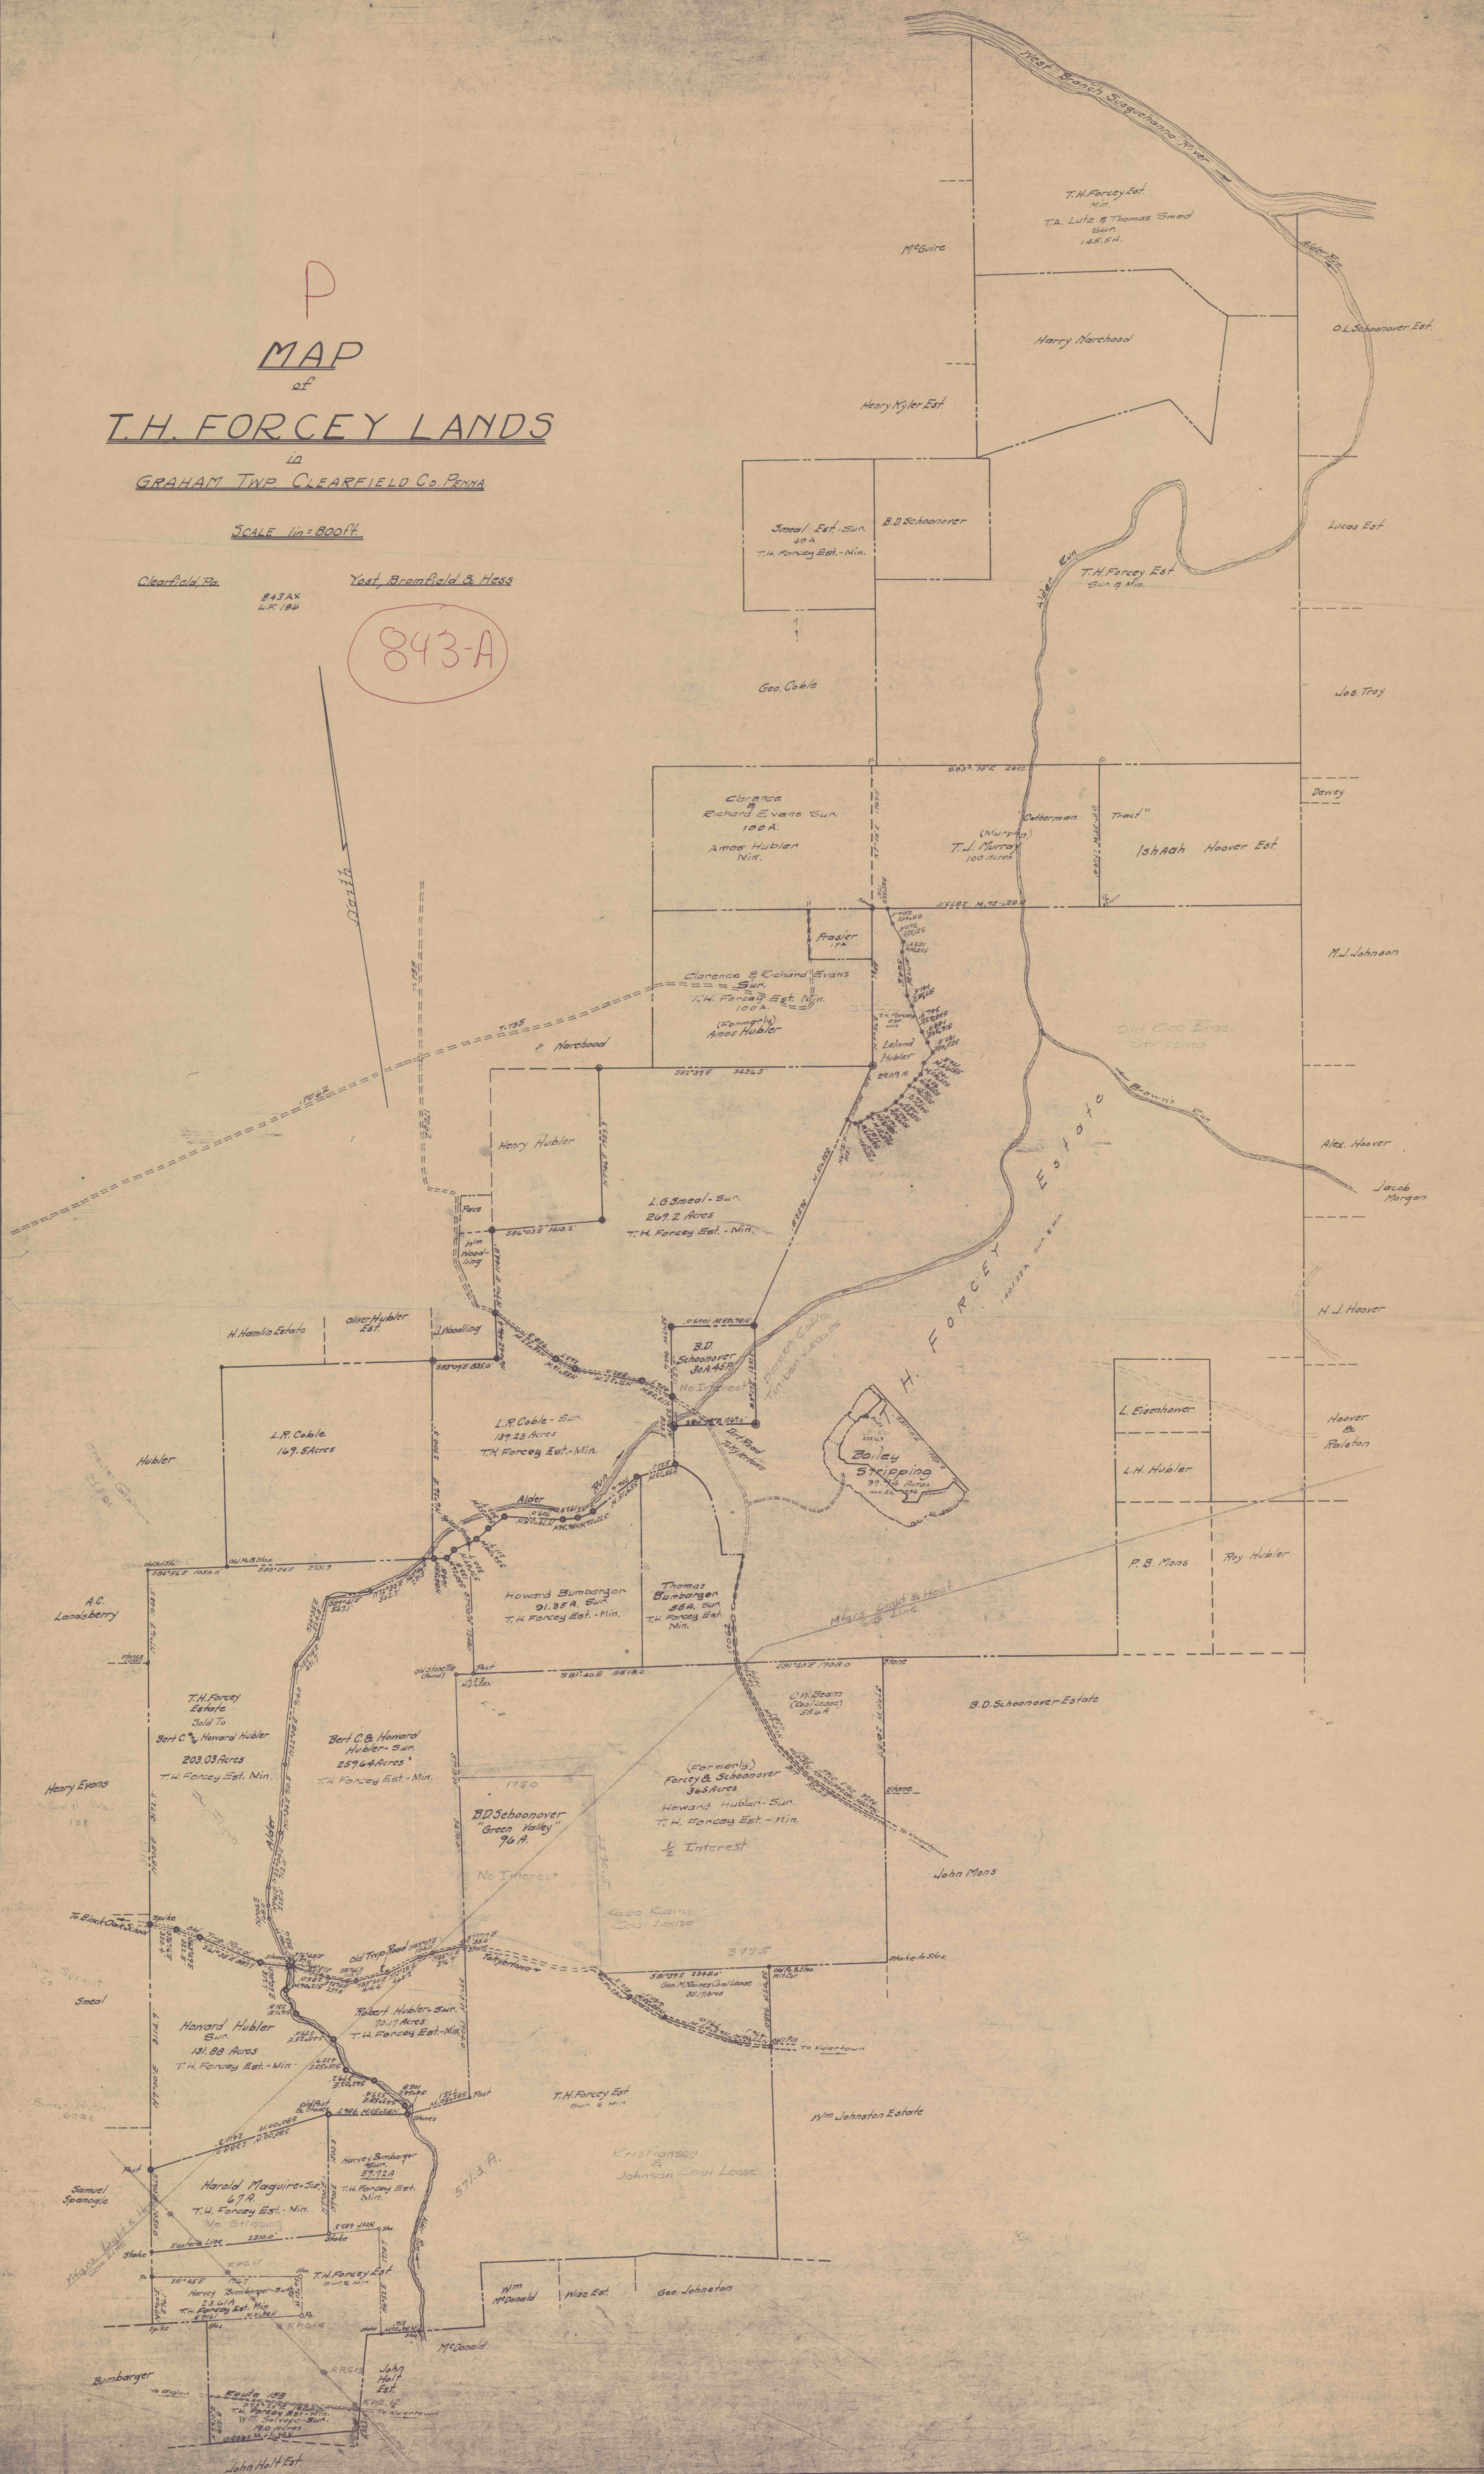

P
MAP
of
T.H. FORCEY LANDS

IN
GRAHAM TWP. CLEARFIELD CO. PENNA.

SCALE 1 in = 800 ft.

Clearfield Co.

Yost, Bromfield & Hess

843 AX
L.F. 186

843-A

P118