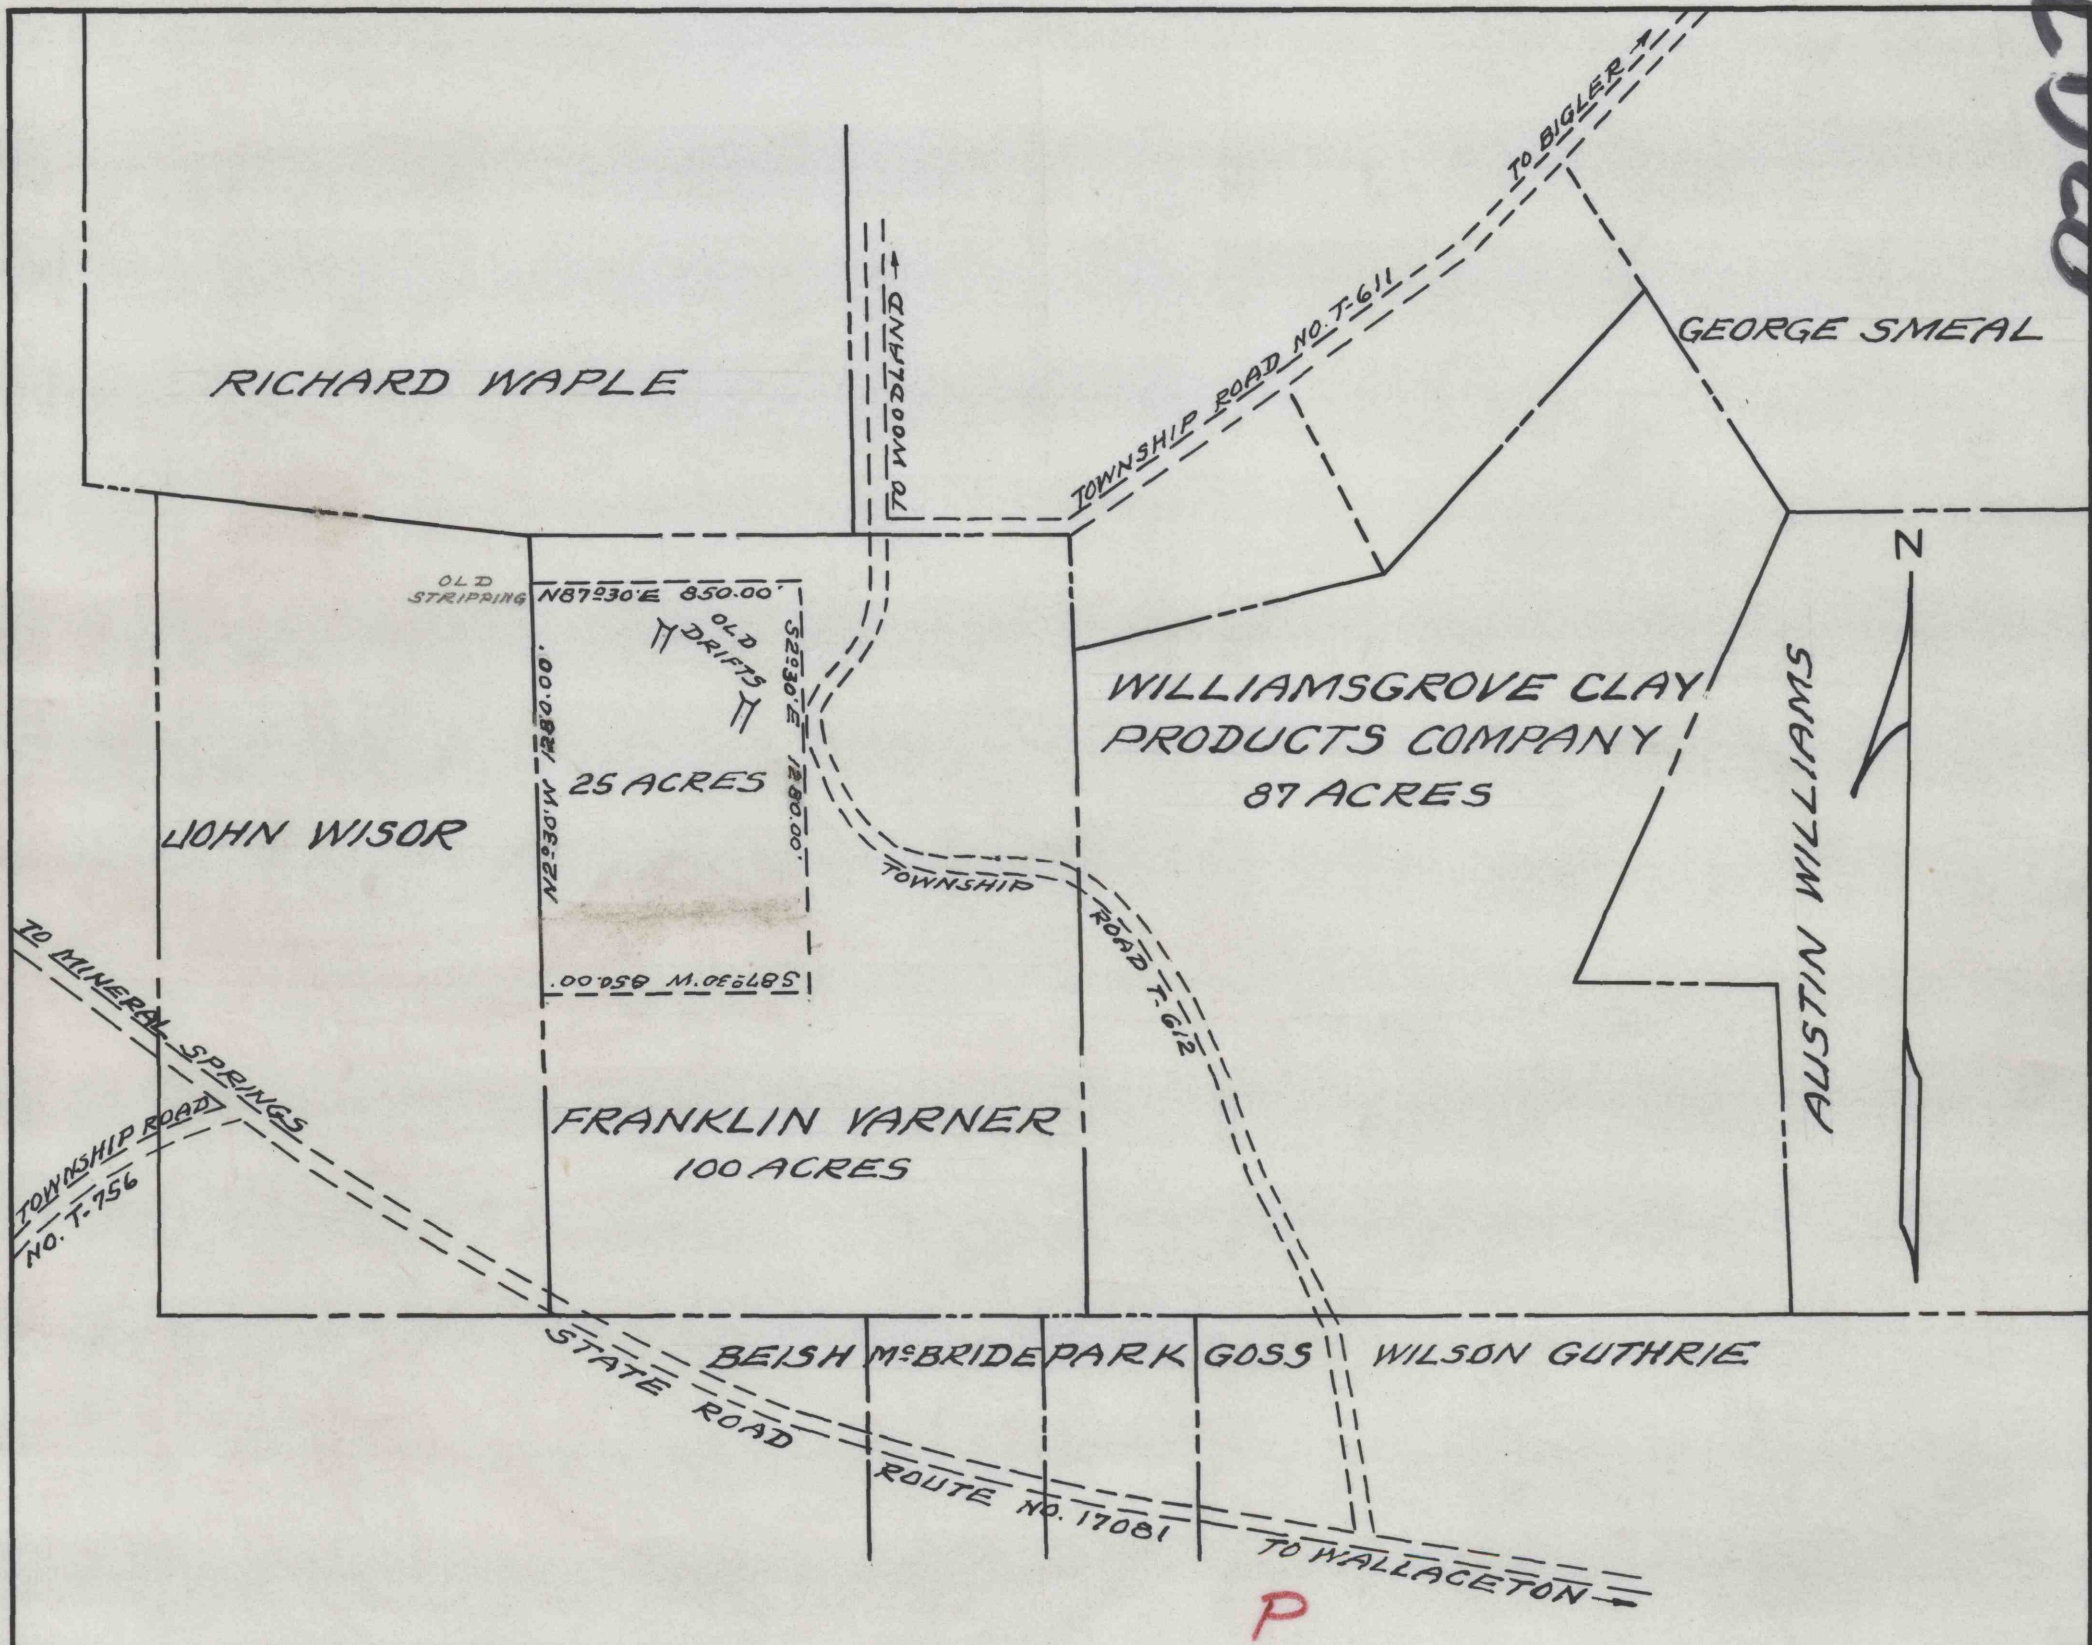

1597

— MAP SHOWING PROPERTY OF FRANKLIN VARNER —
 — OLD MINE DRIFTS AND 25 ACRES —
 — BRADFORD TWP. CLEARFIELD COUNTY PENNA. —
 — SCALE 1"=660' — — JUNE 20, 1958 —
 — BERNARD LUCAS ASSOC. —

C.D. 554R

1958