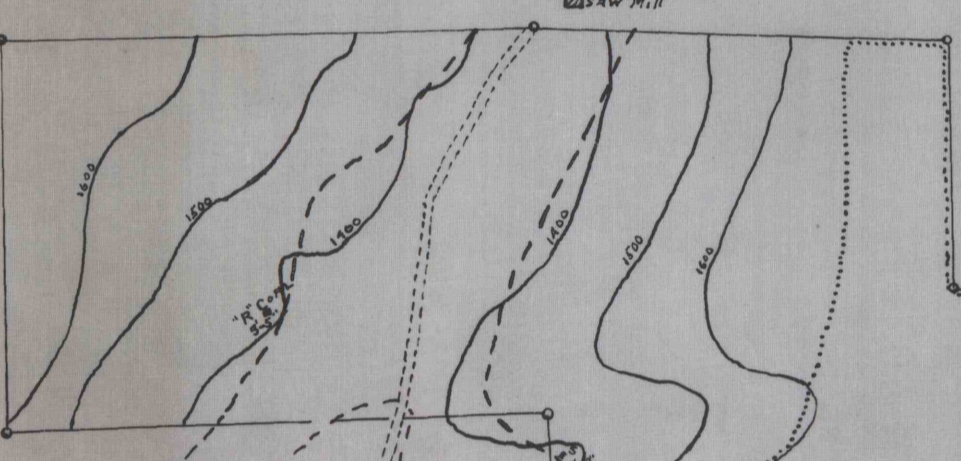

4585

OG
MAP

OF THE Winslow Coal Estate.

JAY TOWNSHIP
ELK COUNTY PENNA.
the property of the

WINSLOW HEIRS

SCALE 4000 FT. TO AN INCH
September, 1888.
Harrisburg, Pa. C. F. FISKE
Geological Engineer

989

SPRING RUN COAL CO.

DENISON ESTATE.

J. BROOKINS.

NANCY LUCE.

A. W. GRAY.
JACOB MILLER.

A. E. GOFF.

G. L. THURSTON.

A. E. GOFF.

COOK & PARDEE

TURLEY ESTATE

McCLINTICK FARM

CALEDONIA COAL CO.

GEORGE SNYDER.

JAMES BATEMAN.

ROBT. COCHRAN.

WEADVILLE

BARREN CREEK

WYOMING RIVER

DAM