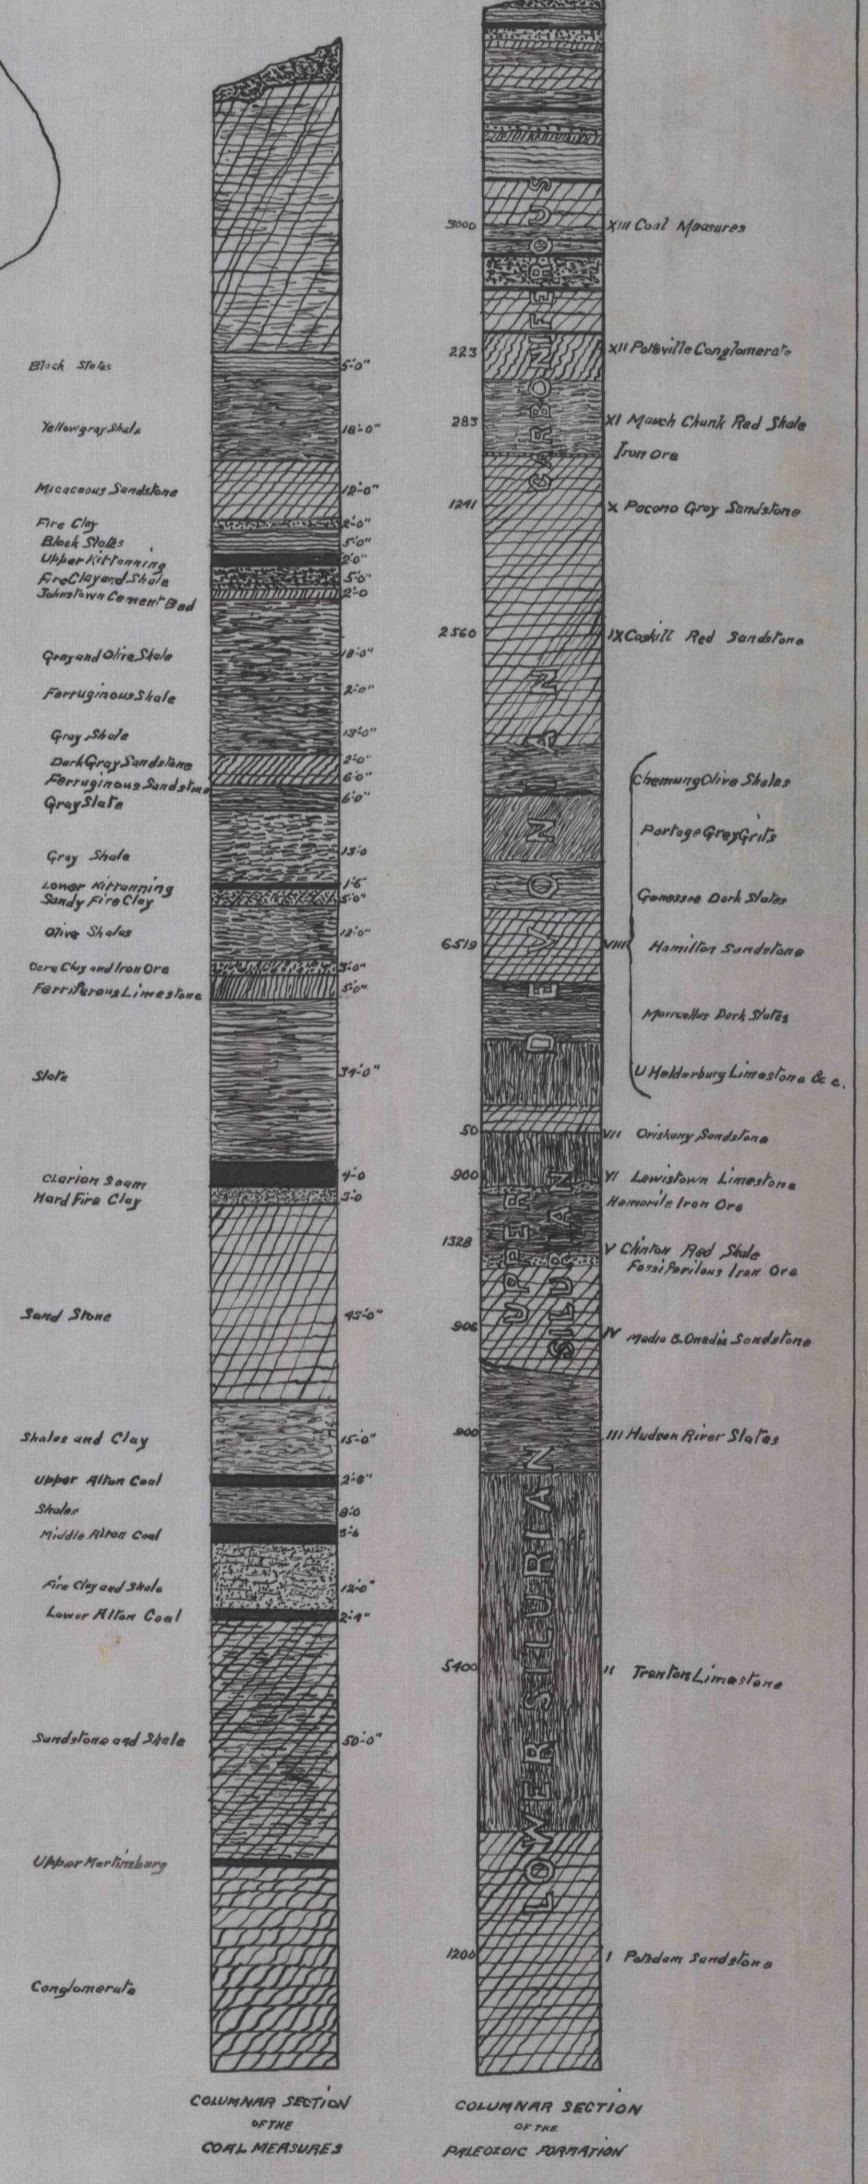

4585

OG
MAP

OF THE Winslow Coal Estate.

JAY TOWNSHIP
ELK COUNTY PENNA.
the property of the

WINSLOW HEIRS

SCALE 4000 FT. TO AN INCH
September, 1888.
Harrisburg, Pa. C. F. FISKE
Geological Engineer

989

SPRING RUN COAL CO.

WYOMING RIVER

DAM

2834