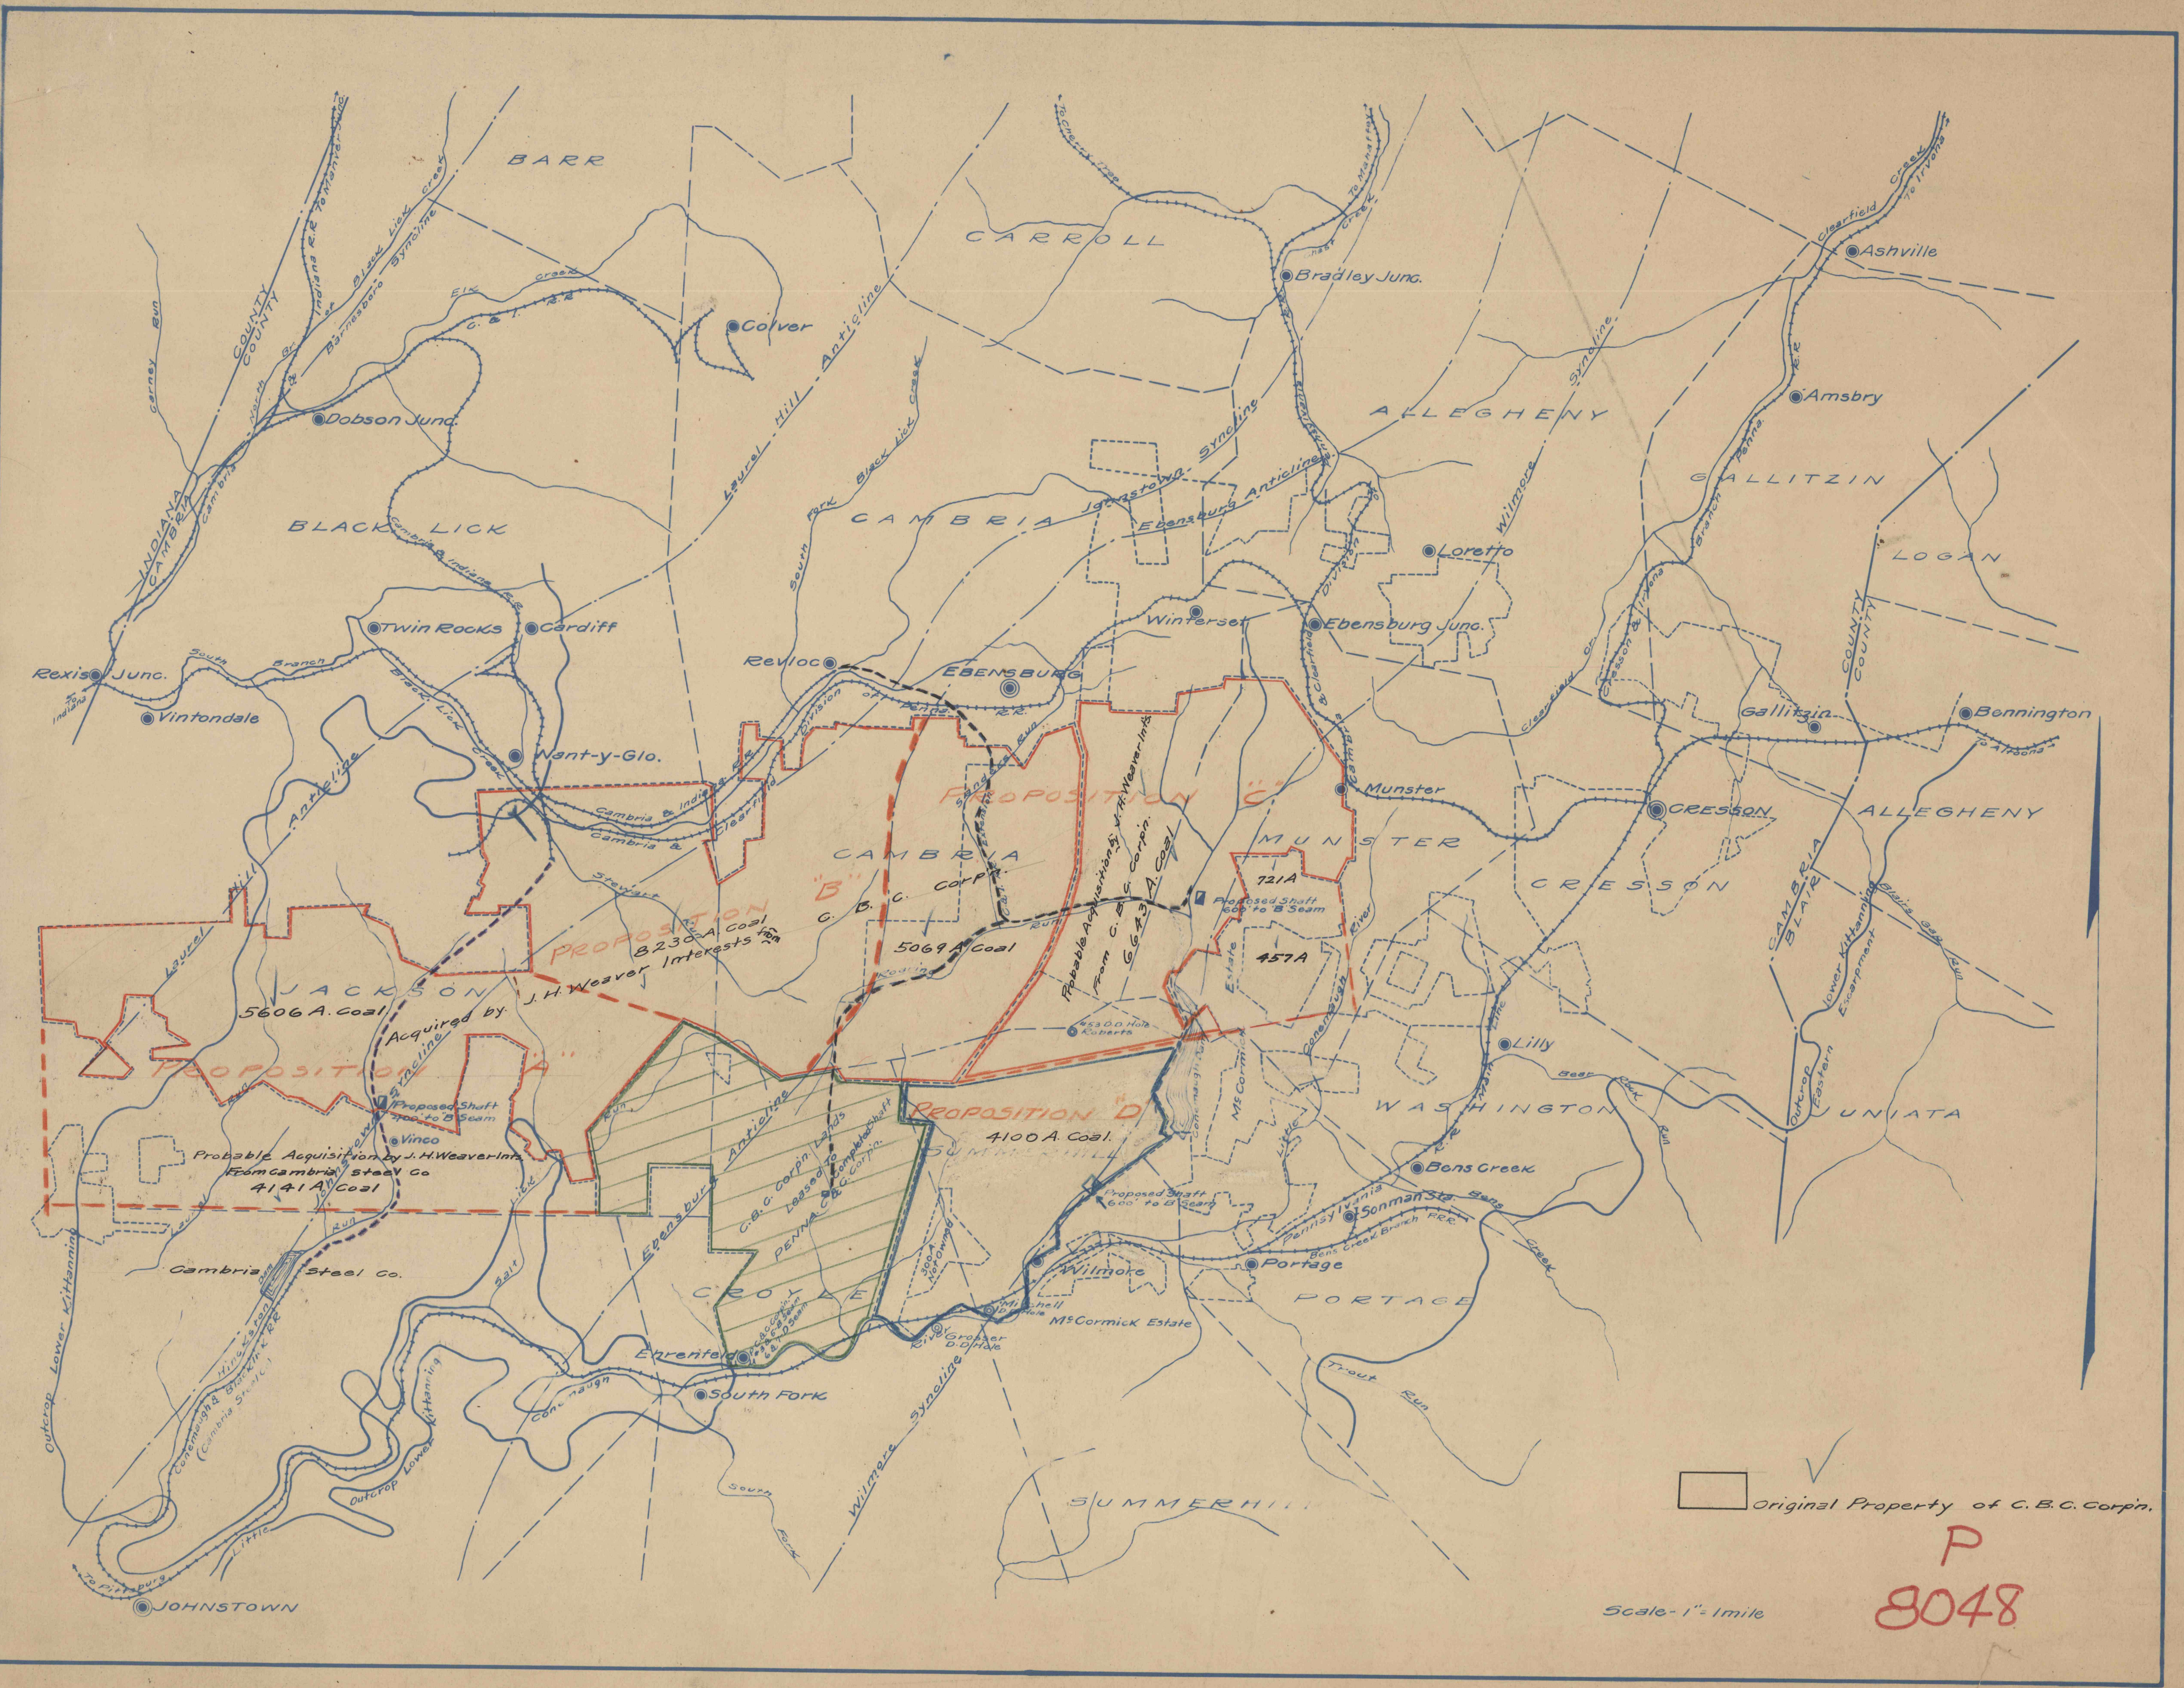

7005

Original Property of C.B.C. Corp.

P
8048

Scale - 1" = 1 mile

True Copy of map made for Mr. Wetten
Jan. 9 1923