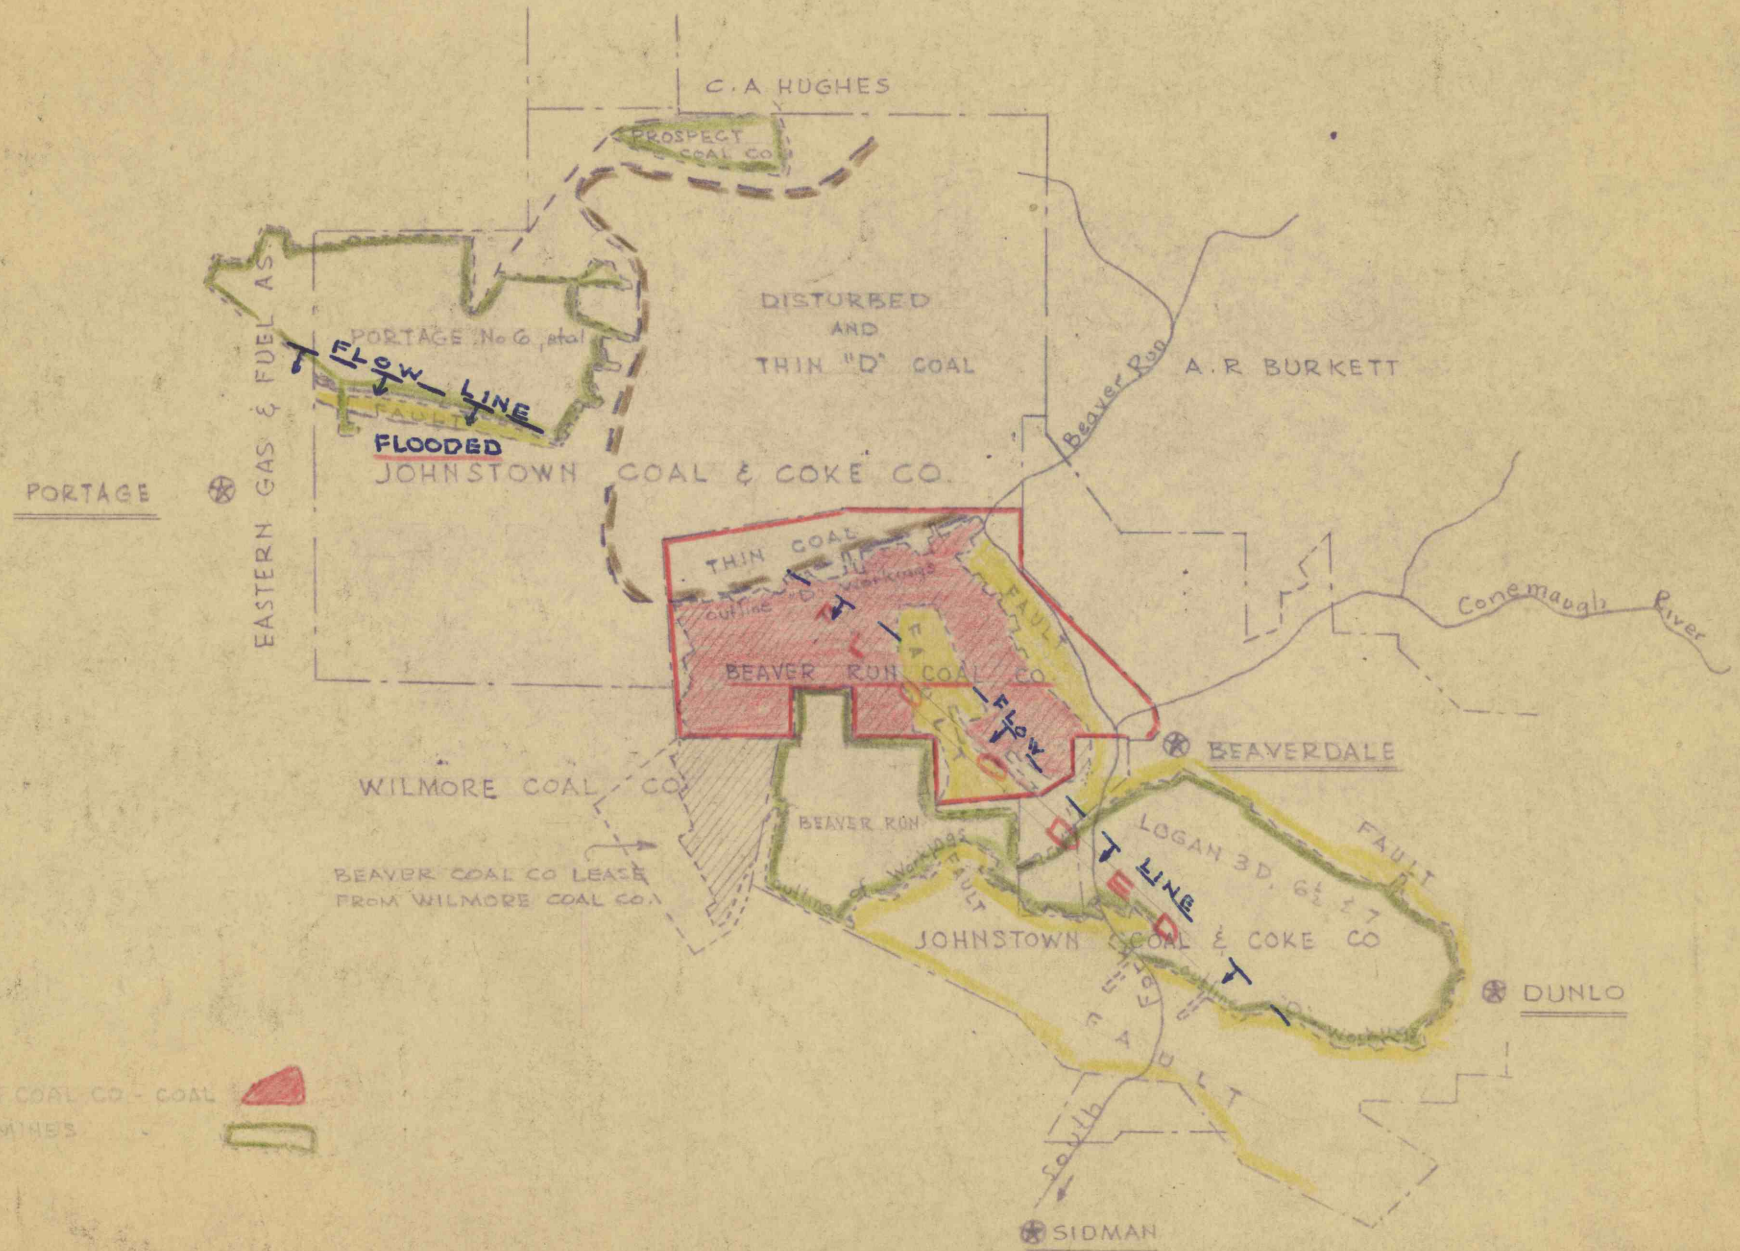

BEAVER RUN COAL CO, ETAL.  
 'D' SEAM MINE WORKINGS  
 IN  
 PORTAGE, SUMMERHILL & ADAMS TWPS  
 CAMBRIA CO - PENNA  
 SCALE - 1" = 5208' .. SEPT 12, 1962

LEGEND:  
 BEAVER RUN COAL CO - COAL [Red shaded area symbol]  
 ADJACENT MINES [Green outlined area symbol]